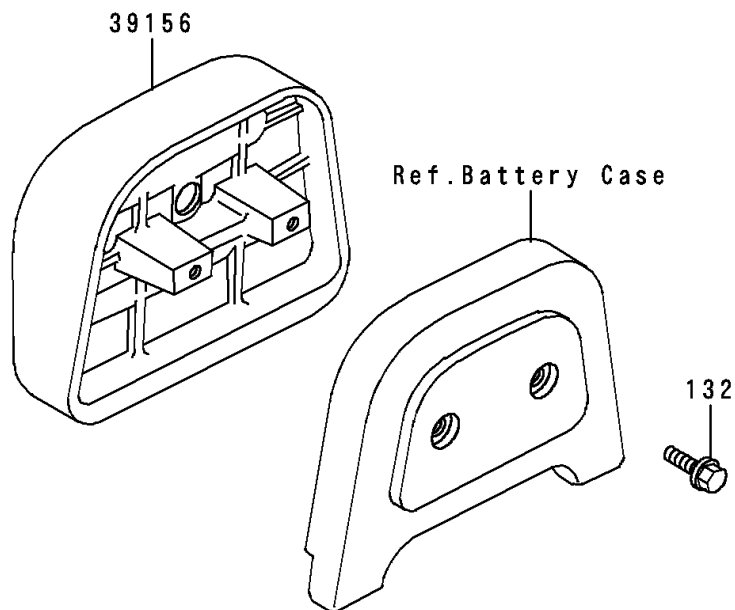

1994 Vulcan 500 PARTS DIAGRAM

Seat

F2510

1994 Vulcan 500 PARTS LIST

Seat

ITEM NAME	PART NUMBER	QUANTITY
BOLT-FLANGED-SMALL (Ref # 132)	132H0616	1
PAD,BACK REST,BLACK (Ref # 39156)	39156-1154-MA	1
SEAT-ASSY,DUAL,BLACK (Ref # 53001)	53001-1597-MA	1
LEATHER,SEAT,BLACK (Ref # 53003A)	53003-1241-MA	1