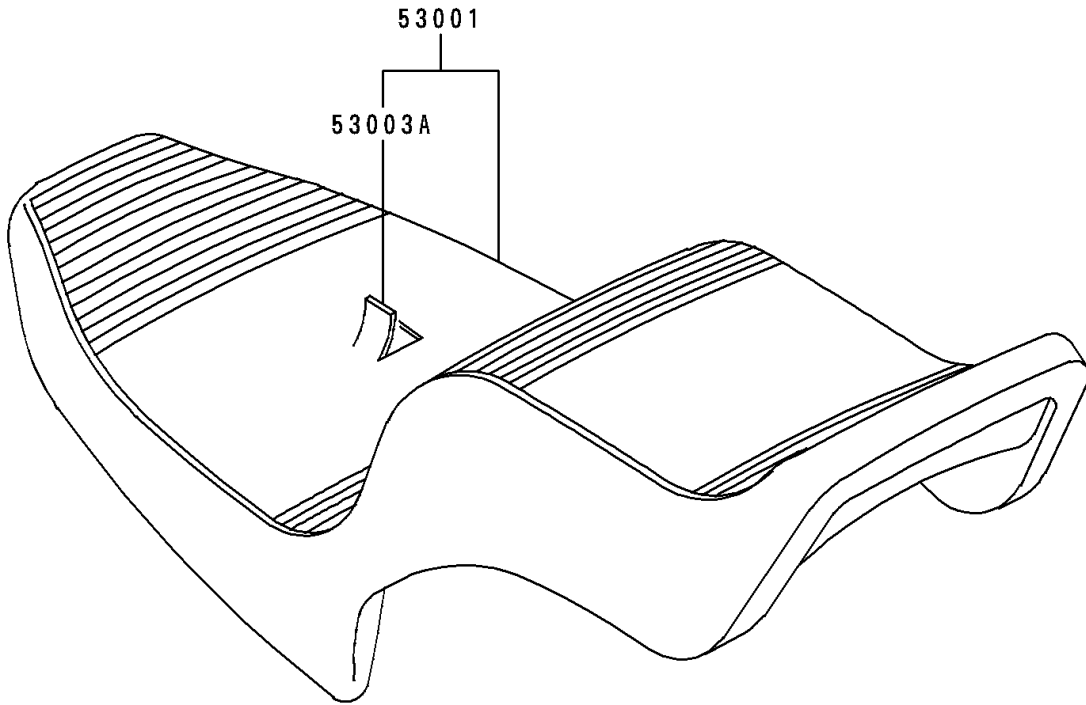

# 1994 Vulcan 500 PARTS DIAGRAM

Seat

F2510

# 1994 Vulcan 500 PARTS LIST

Seat

ITEM NAME	PART NUMBER	QUANTITY
BOLT-FLANGED-SMALL (Ref # 132)	132H0616	2
PAD,BACK REST,BLACK (Ref # 39156)	39156-1154-MA	1
SEAT-ASSY,DUAL,BLACK (Ref # 53001)	53001-1597-MA	1
LEATHER,SEAT,BLACK (Ref # 53003A)	53003-1241-MA	1