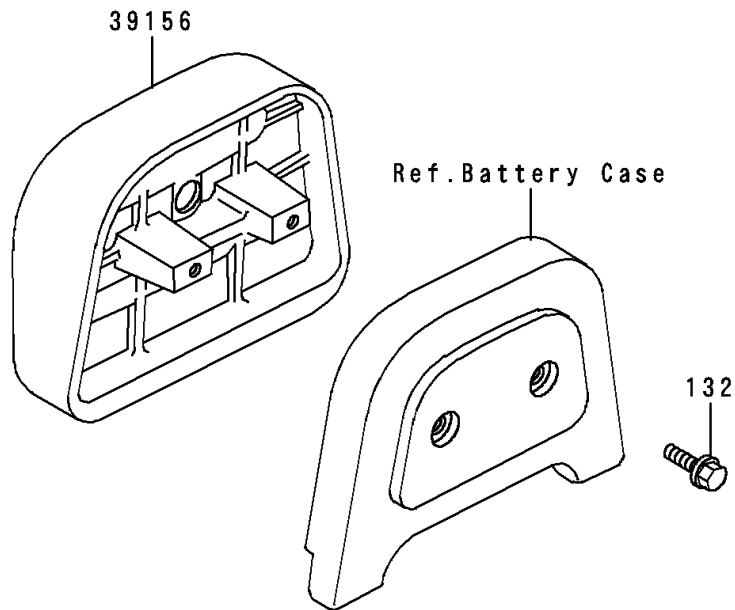

# 1994 Vulcan 500 PARTS DIAGRAM

Seat

F2510

# 1994 Vulcan 500 PARTS LIST

Seat

ITEM NAME	PART NUMBER	QUANTITY
BOLT-FLANGED-SMALL (Ref # 132)	132H0616	2
PAD,BACK REST,BLACK (Ref # 39156)	39156-1154-MA	1
SEAT-ASSY,DUAL,BLACK (Ref # 53001)	53001-1597-MA	1
LEATHER,SEAT,BLACK (Ref # 53003A)	53003-1241-MA	1