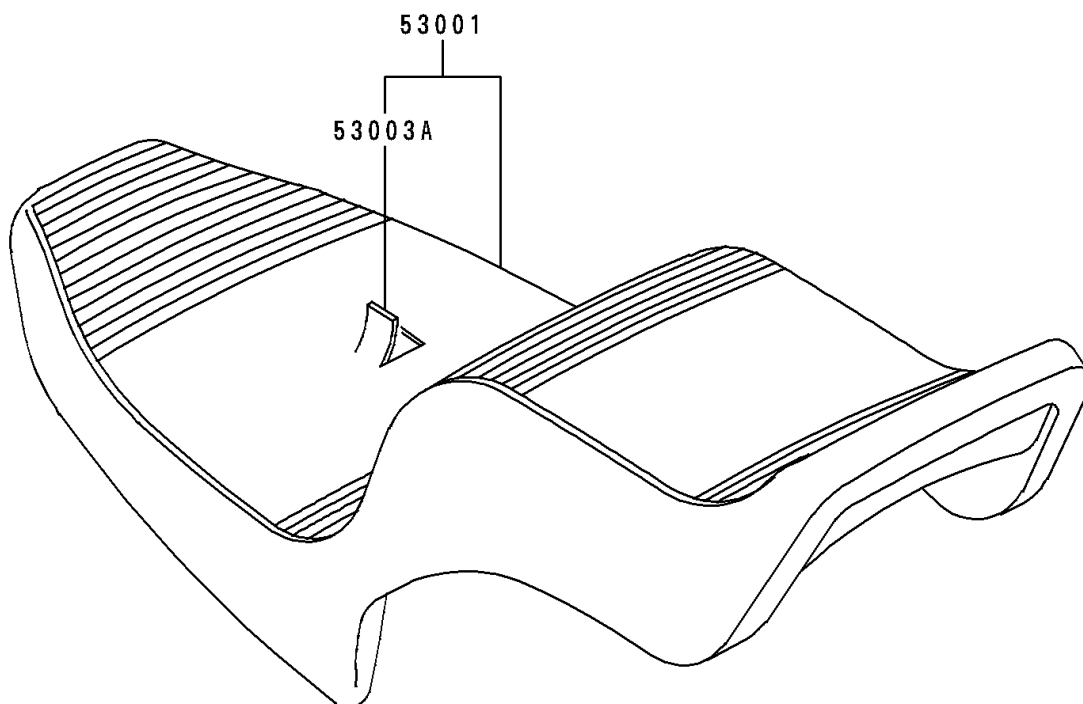

1994 Vulcan 500 PARTS DIAGRAM

Seat

F2510

1994 Vulcan 500 PARTS LIST

Seat

ITEM NAME	PART NUMBER	QUANTITY
BOLT-FLANGED-SMALL (Ref # 132)	132H0616	1
PAD,BACK REST,BLACK (Ref # 39156)	39156-1154-MA	1
SEAT-ASSY,DUAL,BLACK (Ref # 53001)	53001-1597-MA	1
LEATHER,SEAT,BLACK (Ref # 53003A)	53003-1241-MA	1