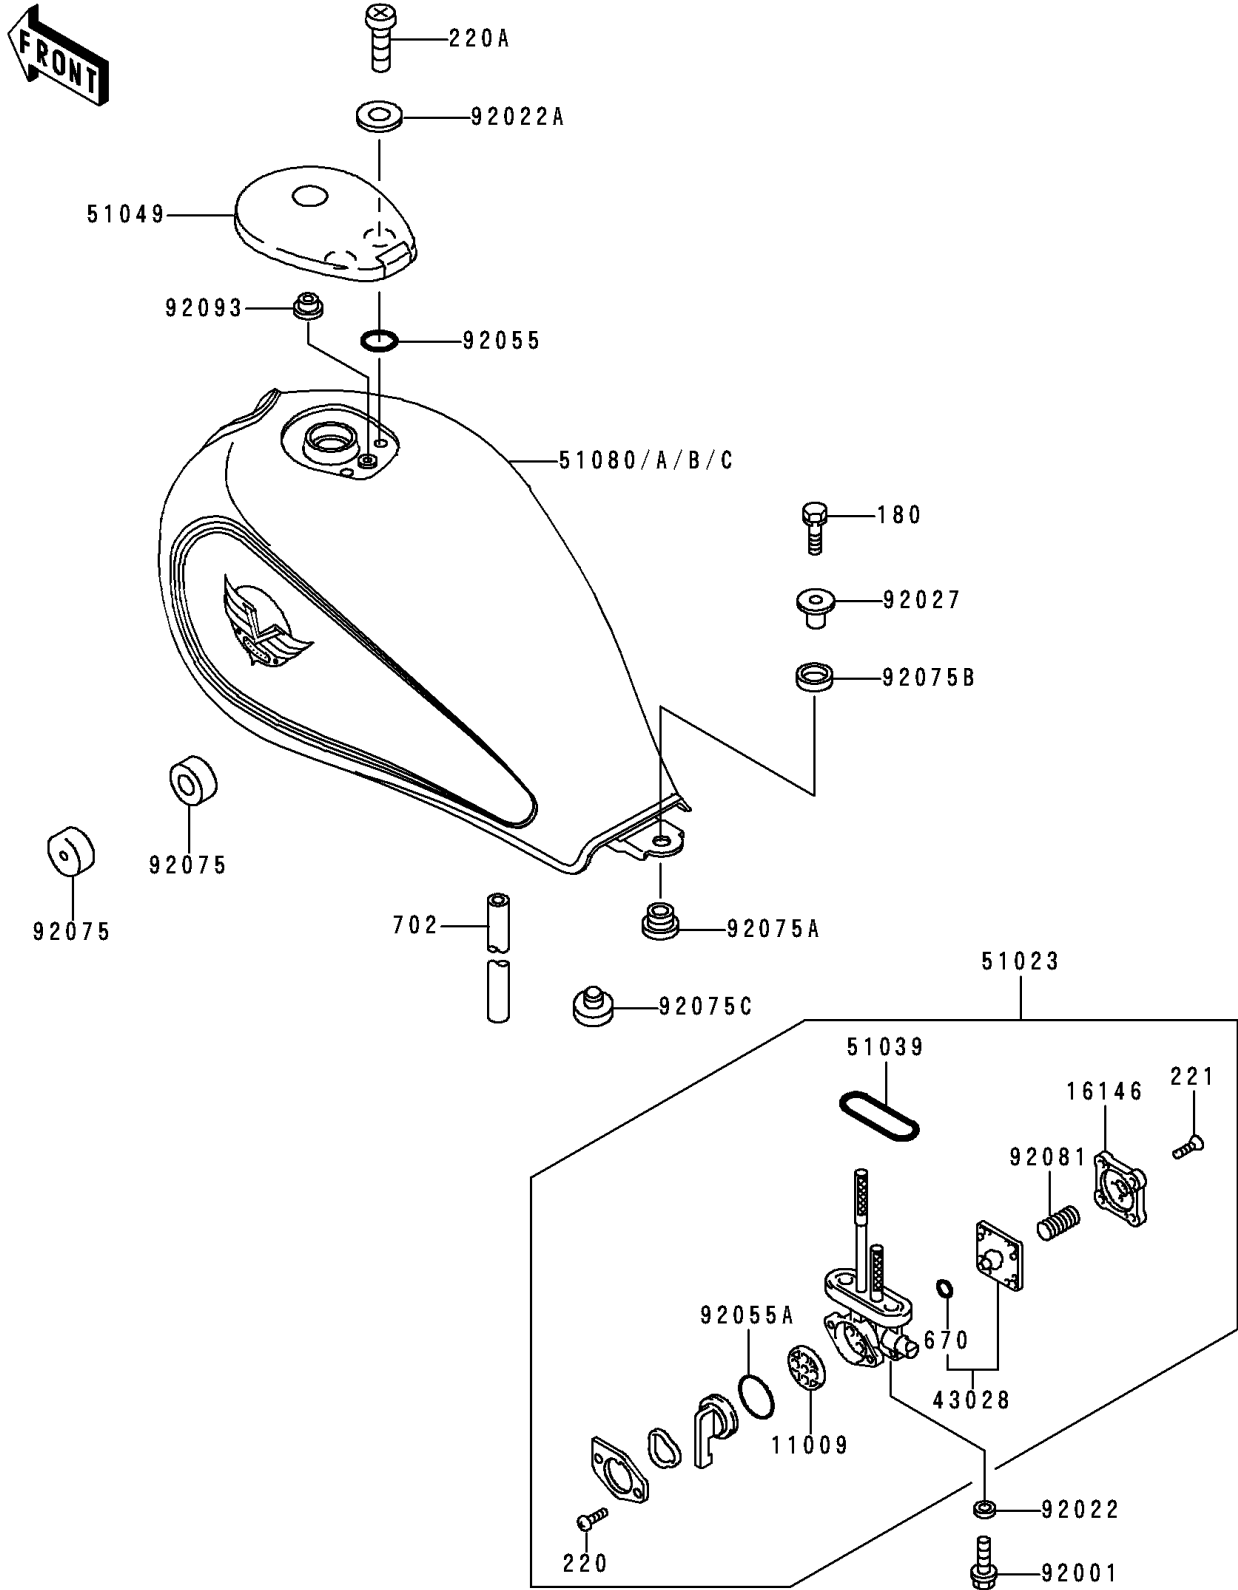

1994 Vulcan 500 PARTS DIAGRAM

Fuel Tank(EN500-A5)

F2410B

1994 Vulcan 500 PARTS LIST

Fuel Tank(EN500-A5)

ITEM NAME	PART NUMBER	QUANTITY
GASKET,TAP VALVE (Ref # 11009)	11009-1188	1
COVER-ASSY,TAP DIAPHRAGM (Ref # 16146)	16146-1010	1
DIAPHRAGM (Ref # 43028)	43028-1033	1
BOLT-UPSET-WS,6X25 (Ref # 180)	180D0625	1
SCREW-PAN-CROS (Ref # 220)	220B0308	2
SCREW-PAN-CROS (Ref # 220A)	220D0510	2
SCREW-CSK-CROS,4X14 (Ref # 221)	221B0414	4
O RING,4MM (Ref # 670)	670B1504	1
TAP-ASSY,FUEL (Ref # 51023)	51023-1142	1
RING,TAP FLANGED (Ref # 51039)	51039-003	1
CAP-TANK,FUEL (Ref # 51049)	51049-1088	1
BOLT,6X20 (Ref # 92001)	92001-1091	2
WASHER,6.2X11X1.5 (Ref # 92022)	92022-183	2
WASHER,5.1X10X1.0 (Ref # 92022A)	92022-1977	2
COLLAR,L=13.1 (Ref # 92027)	92027-251	1
RING-O (Ref # 92055)	92055-1023	2
RING-O,TAP LEVER (Ref # 92055A)	92055-1085	1
DAMPER,FUEL TANK (Ref # 92075)	92075-125	2
DAMPER,MALE (Ref # 92075A)	92075-174	1
DAMPER,FEMALE (Ref # 92075B)	92075-175	1
DAMPER (Ref # 92075C)	92075-281	1
SPRING,TAP DIAPHRAGM (Ref # 92081)	92081-1240	1
TUBE-RUBBER,5X8X620 (Ref # 702)	702A05620	1
TANK-COMP-FUEL,RED/RED (Ref # 51080)	51080-5043-46	1
TANK-COMP-FUEL,RED/RED (Ref # 51080A)	51080-5044-46	1
TANK-COMP-FUEL,GREEN/WHITE (Ref # 51080B)	51080-5045-RX	1
TANK-COMP-FUEL,GREEN/WHITE (Ref # 51080C)	51080-5046-RX	1
SEAL,FUEL TANK CAP (Ref # 92093)	92093-1030	1