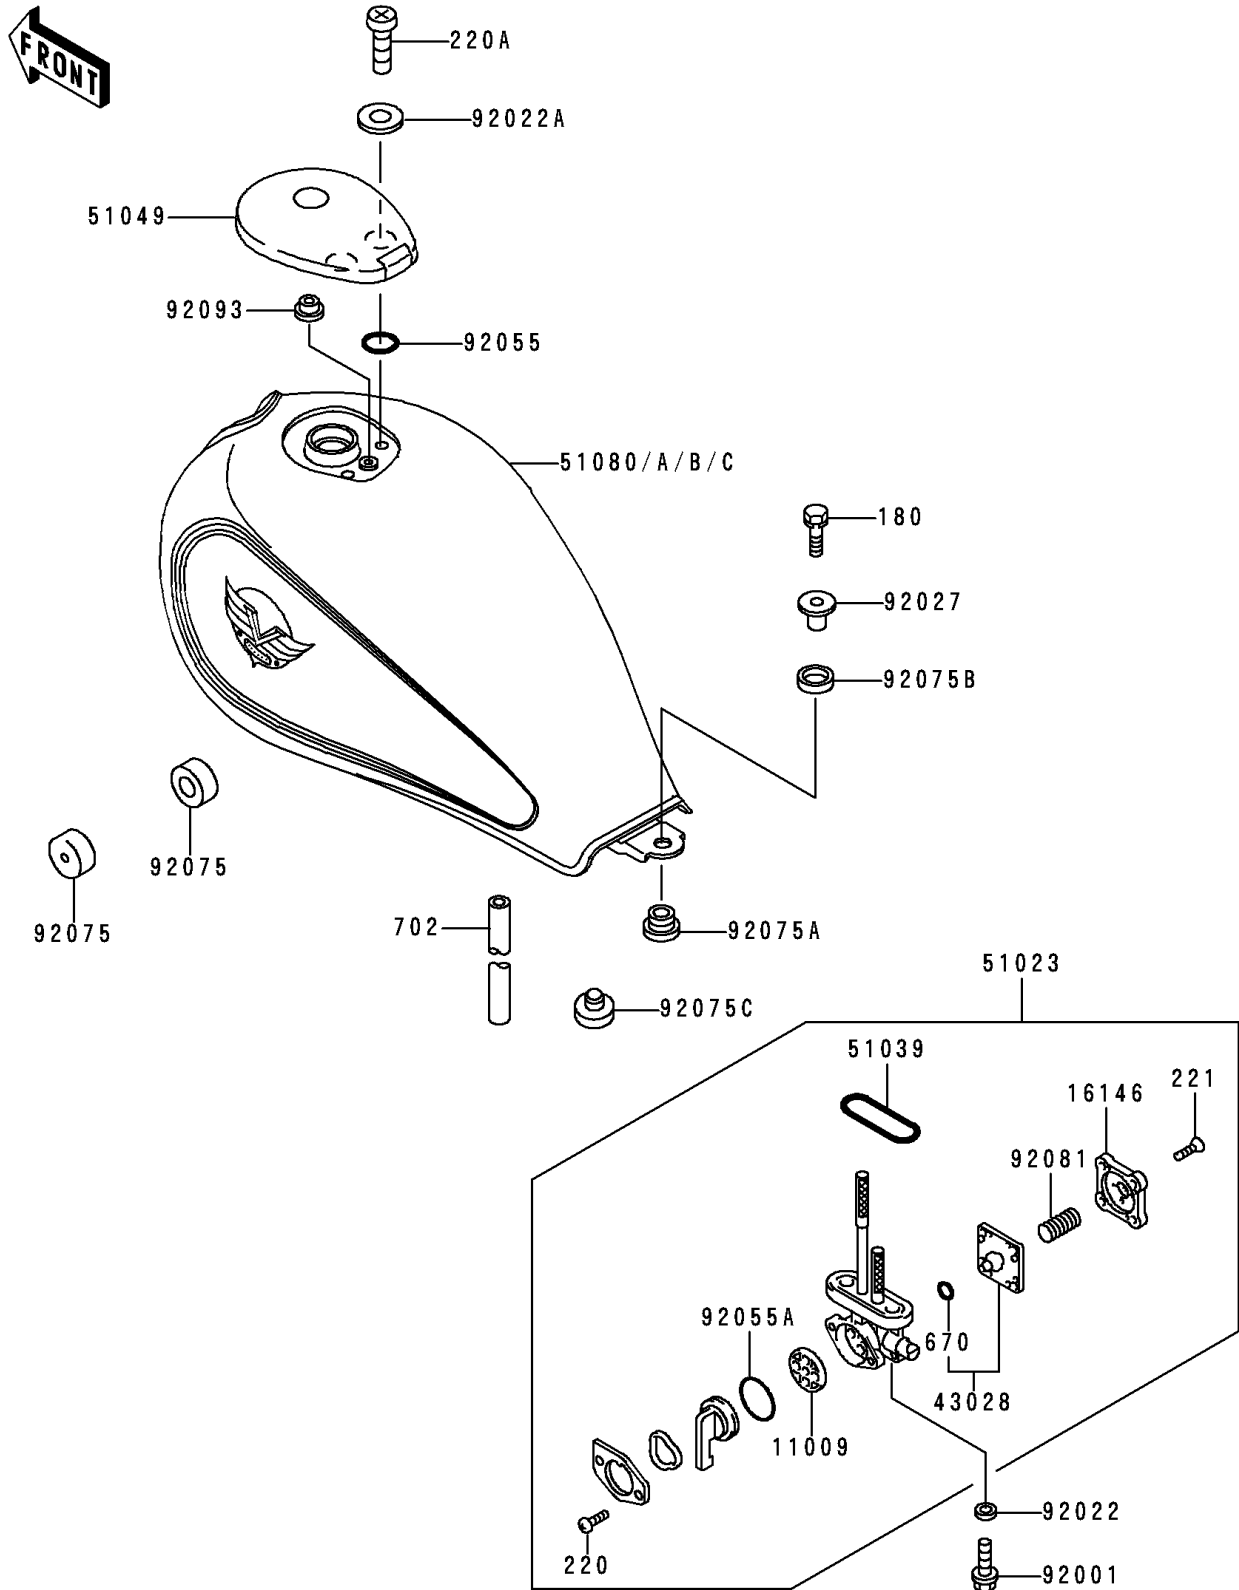

1994 Vulcan 500 PARTS DIAGRAM

Fuel Tank(EN500-A5)

F2410B

1994 Vulcan 500 PARTS LIST

Fuel Tank(EN500-A5)

ITEM NAME	PART NUMBER	QUANTITY
GASKET,TAP VALVE (Ref # 11009)	11009-1188	1
COVER-ASSY,TAP DIAPHRAGM (Ref # 16146)	16146-1010	1
DIAPHRAGM (Ref # 43028)	43028-1033	1
BOLT-UPSET-WS,6X25 (Ref # 180)	180D0625	1
SCREW-PAN-CROS (Ref # 220)	220B0308	1
SCREW-PAN-CROS (Ref # 220A)	220D0510	1
SCREW-CSK-CROS,4X14 (Ref # 221)	221B0414	1
O RING,4MM (Ref # 670)	670B1504	1
TAP-ASSY,FUEL (Ref # 51023)	51023-1142	1
RING,TAP FLANGED (Ref # 51039)	51039-003	1
CAP-TANK,FUEL (Ref # 51049)	51049-1088	1
BOLT,6X20 (Ref # 92001)	92001-1091	1
WASHER,6.2X11X1.5 (Ref # 92022)	92022-183	1
WASHER,5.1X10X1.0 (Ref # 92022A)	92022-1977	1
COLLAR,L=13.1 (Ref # 92027)	92027-251	1
RING-O (Ref # 92055)	92055-1023	1
RING-O,TAP LEVER (Ref # 92055A)	92055-1085	1
DAMPER,FUEL TANK (Ref # 92075)	92075-125	1
DAMPER,MALE (Ref # 92075A)	92075-174	1
DAMPER,FEMALE (Ref # 92075B)	92075-175	1
DAMPER (Ref # 92075C)	92075-281	1
SPRING,TAP DIAPHRAGM (Ref # 92081)	92081-1240	1
TUBE-RUBBER,5X8X620 (Ref # 702)	702A05620	1
TANK-COMP-FUEL,RED/RED (Ref # 51080)	51080-5043-46	1
TANK-COMP-FUEL,RED/RED (Ref # 51080A)	51080-5044-46	1
TANK-COMP-FUEL,GREEN/WHITE (Ref # 51080B)	51080-5045-RX	1
TANK-COMP-FUEL,GREEN/WHITE (Ref # 51080C)	51080-5046-RX	1
SEAL,FUEL TANK CAP (Ref # 92093)	92093-1030	1