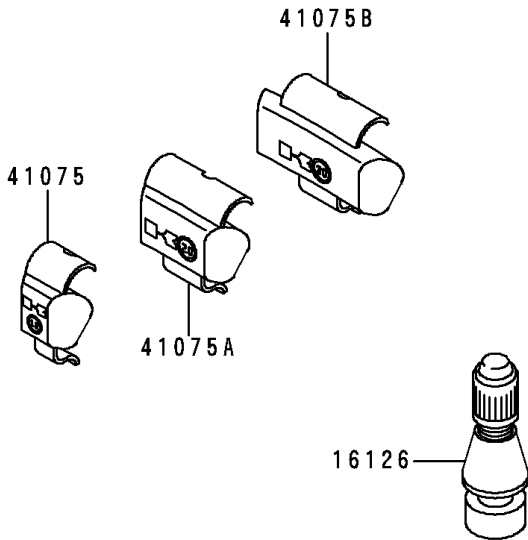

1994 Vulcan 500 PARTS DIAGRAM

Tires

F2210

1994 Vulcan 500 PARTS LIST

Tires

ITEM NAME	PART NUMBER	QUANTITY
VALVE,TIRE (Ref # 16126)	16126-1140	2
TIRE,FR,100/90-19 57S,G523(BS) (Ref # 41002)	41002-1527	1
TIRE,RR,140/90-15 M/C 70S,G524 (Ref # 41002A)	41002-1728	1
BALANCER-WHEEL,10G,SILVER (Ref # 41075)	41075-1014	AR
BALANCER-WHEEL,20G,SILVER (Ref # 41075A)	41075-1015	AR
BALANCER-WHEEL,30G,SILVER (Ref # 41075B)	41075-1016	AR