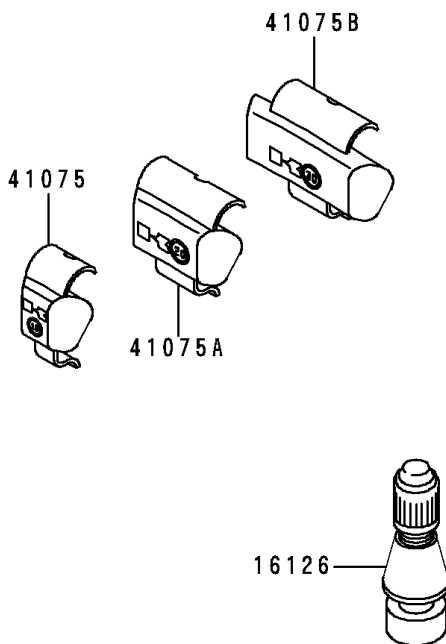

1994 Vulcan 500 PARTS DIAGRAM

Tires

F2210

1994 Vulcan 500 PARTS LIST

Tires

ITEM NAME	PART NUMBER	QUANTITY
VALVE,TIRE (Ref # 16126)	16126-1140	2
TIRE,FR,100/90-19 57S,G523(BS) (Ref # 41002)	41002-1527	1
TIRE,RR,140/90-15 M/C 70S,G524 (Ref # 41002A)	41002-1728	1
BALANCER-WHEEL,10G,SILVER (Ref # 41075)	41075-1014	AR
BALANCER-WHEEL,20G,SILVER (Ref # 41075A)	41075-1015	AR
BALANCER-WHEEL,30G,SILVER (Ref # 41075B)	41075-1016	AR