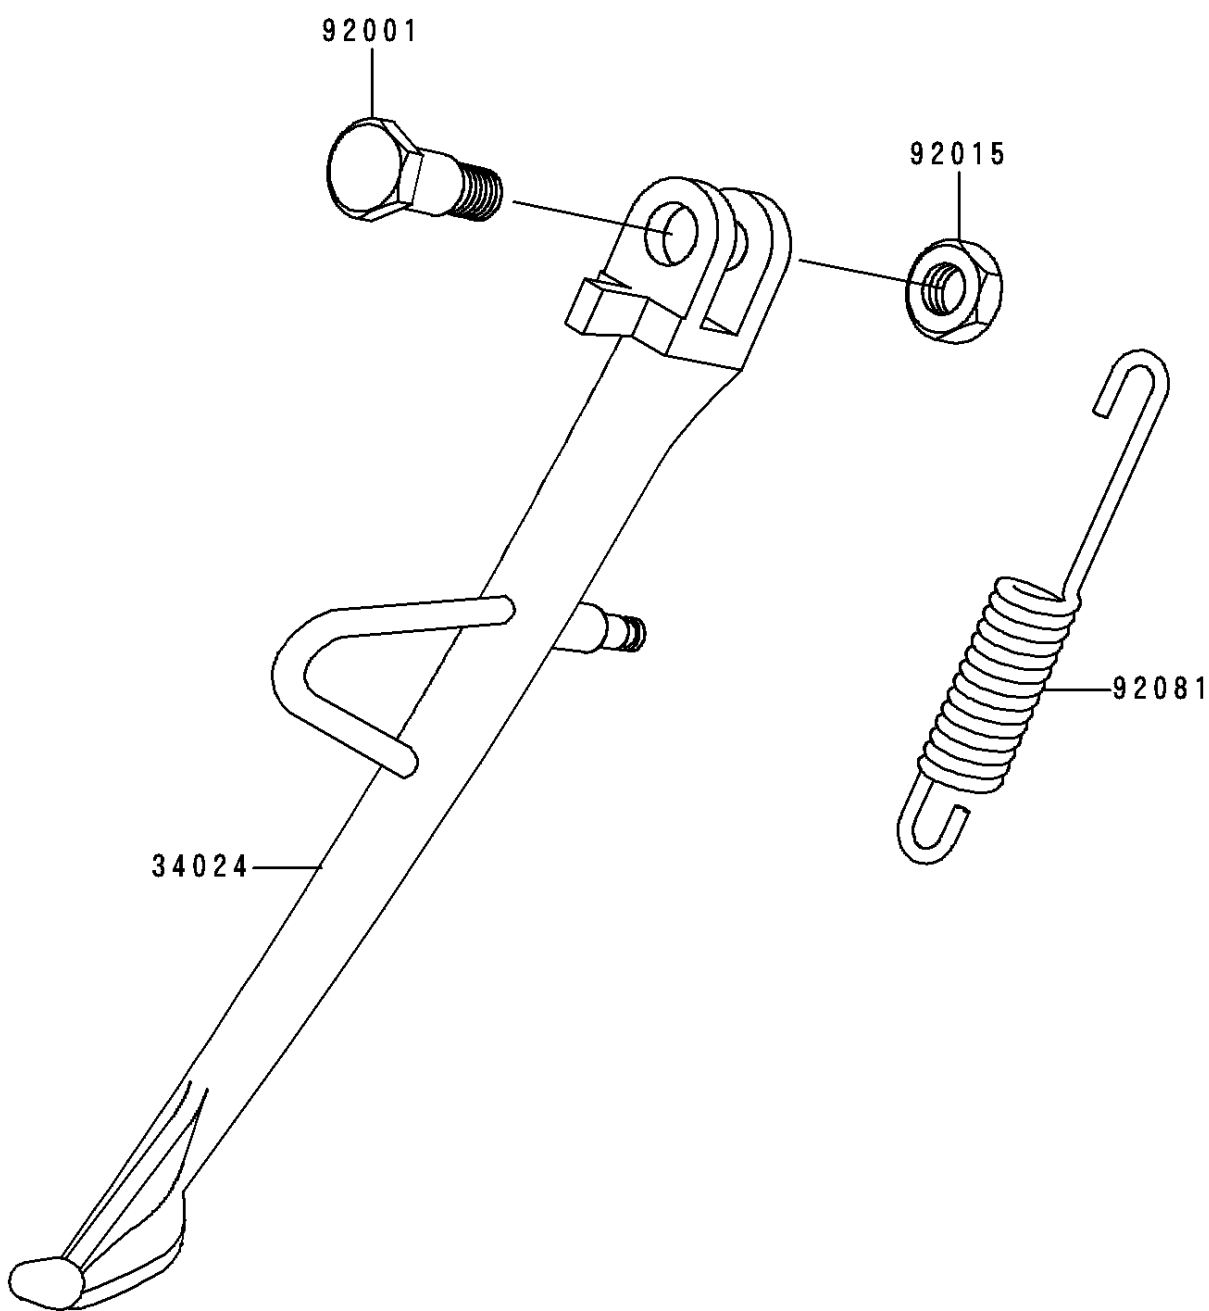

1994 Vulcan 500 PARTS DIAGRAM

Stands

F2190

1994 Vulcan 500 PARTS LIST

Stands

| ITEM NAME | PART NUMBER | QUANTITY |
|-------------------------------------|-------------|----------|
| STAND-SIDE (Ref # 34024) | 34024-1220 | 1 |
| BOLT,SIDE STAND,BLACK (Ref # 92001) | 92001-1543 | 1 |
| NUT,LOCK,10MM,BLACK (Ref # 92015) | 92015-1188 | 1 |
| SPRING,SIDE STAND (Ref # 92081) | 92081-1727 | 1 |