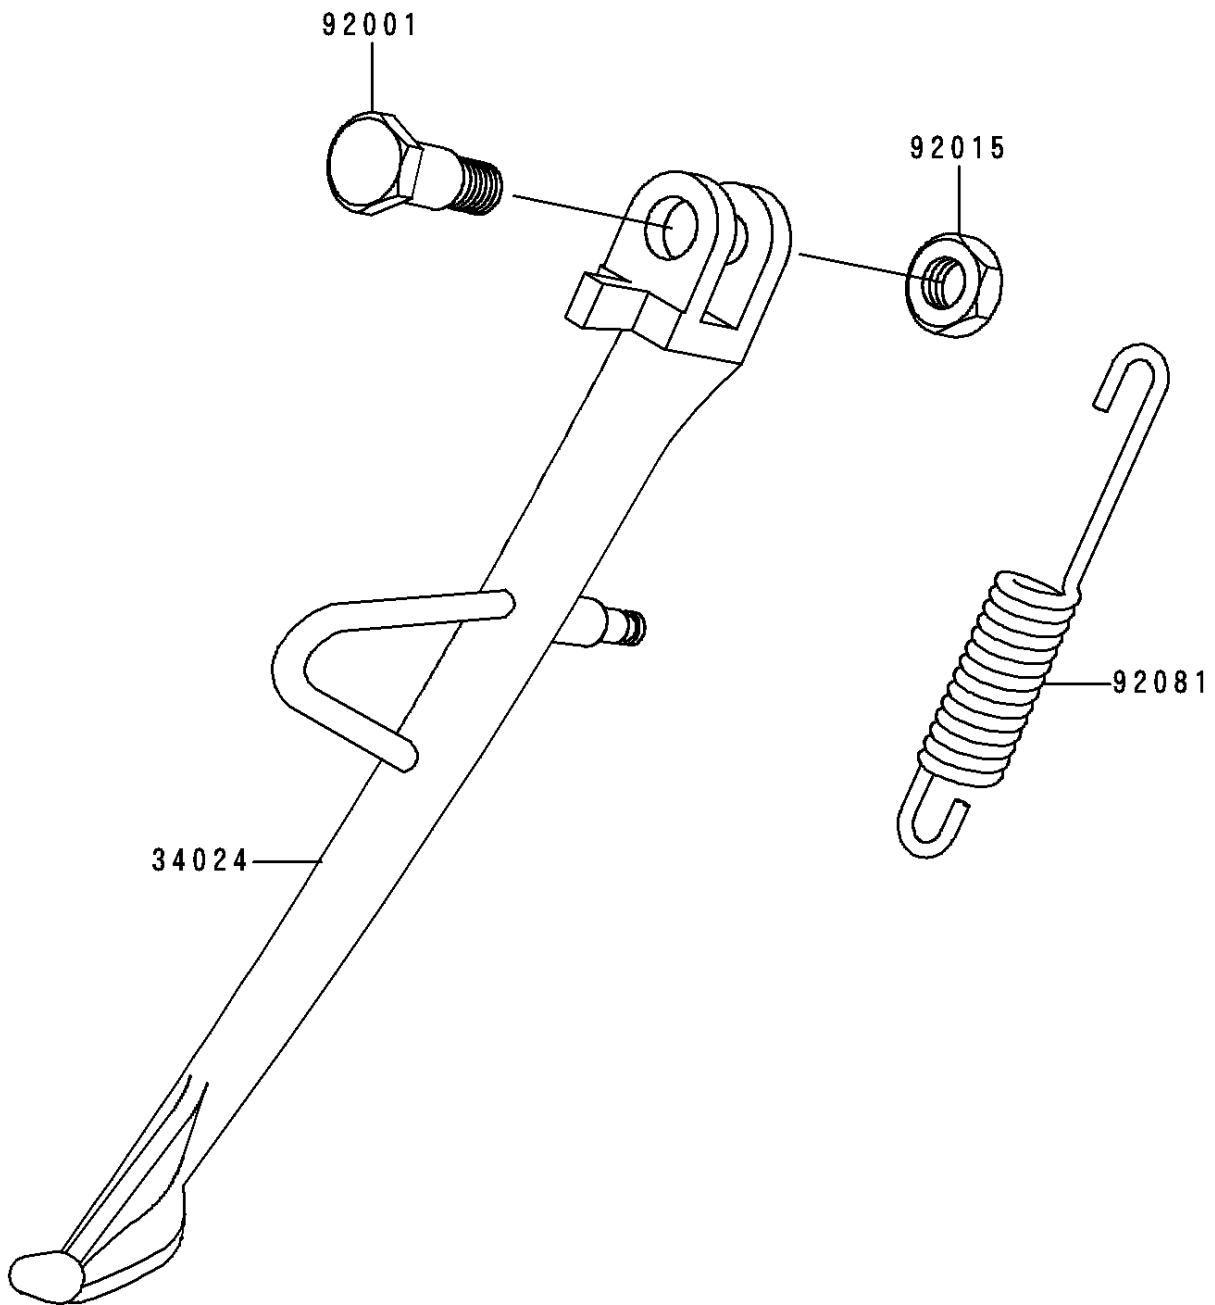

# 1994 Vulcan 500 PARTS DIAGRAM

Stands

F2190

# 1994 Vulcan 500 PARTS LIST

## Stands

<b>ITEM NAME</b>	<b>PART NUMBER</b>	<b>QUANTITY</b>
STAND-SIDE (Ref # 34024)	34024-1220	1
BOLT,SIDE STAND,BLACK (Ref # 92001)	92001-1543	1
NUT,LOCK,10MM,BLACK (Ref # 92015)	92015-1188	1
SPRING,SIDE STAND (Ref # 92081)	92081-1727	1