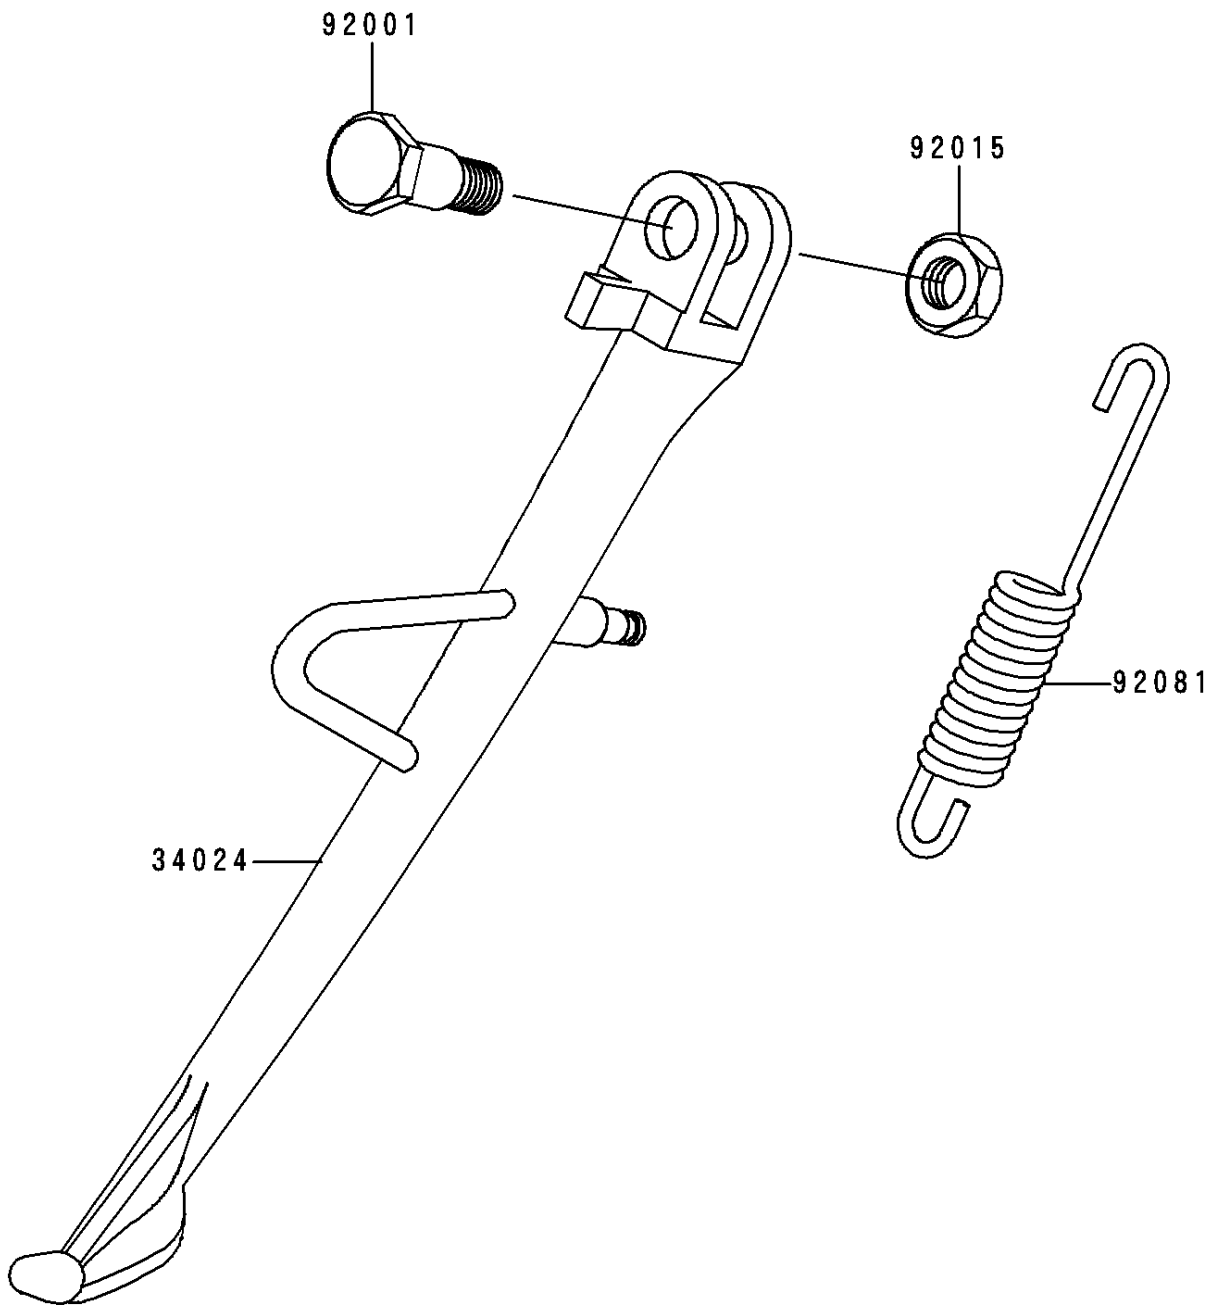

1990 Vulcan 500 PARTS DIAGRAM

Stands

F2190

1990 Vulcan 500 PARTS LIST

Stands

ITEM NAME	PART NUMBER	QUANTITY
STAND-SIDE (Ref # 34024)	34024-1220	1
BOLT,SIDE STAND,BLACK (Ref # 92001)	92001-1543	1
NUT,LOCK,10MM,BLACK (Ref # 92015)	92015-1188	1
SPRING,SIDE STAND (Ref # 92081)	92081-1727	1