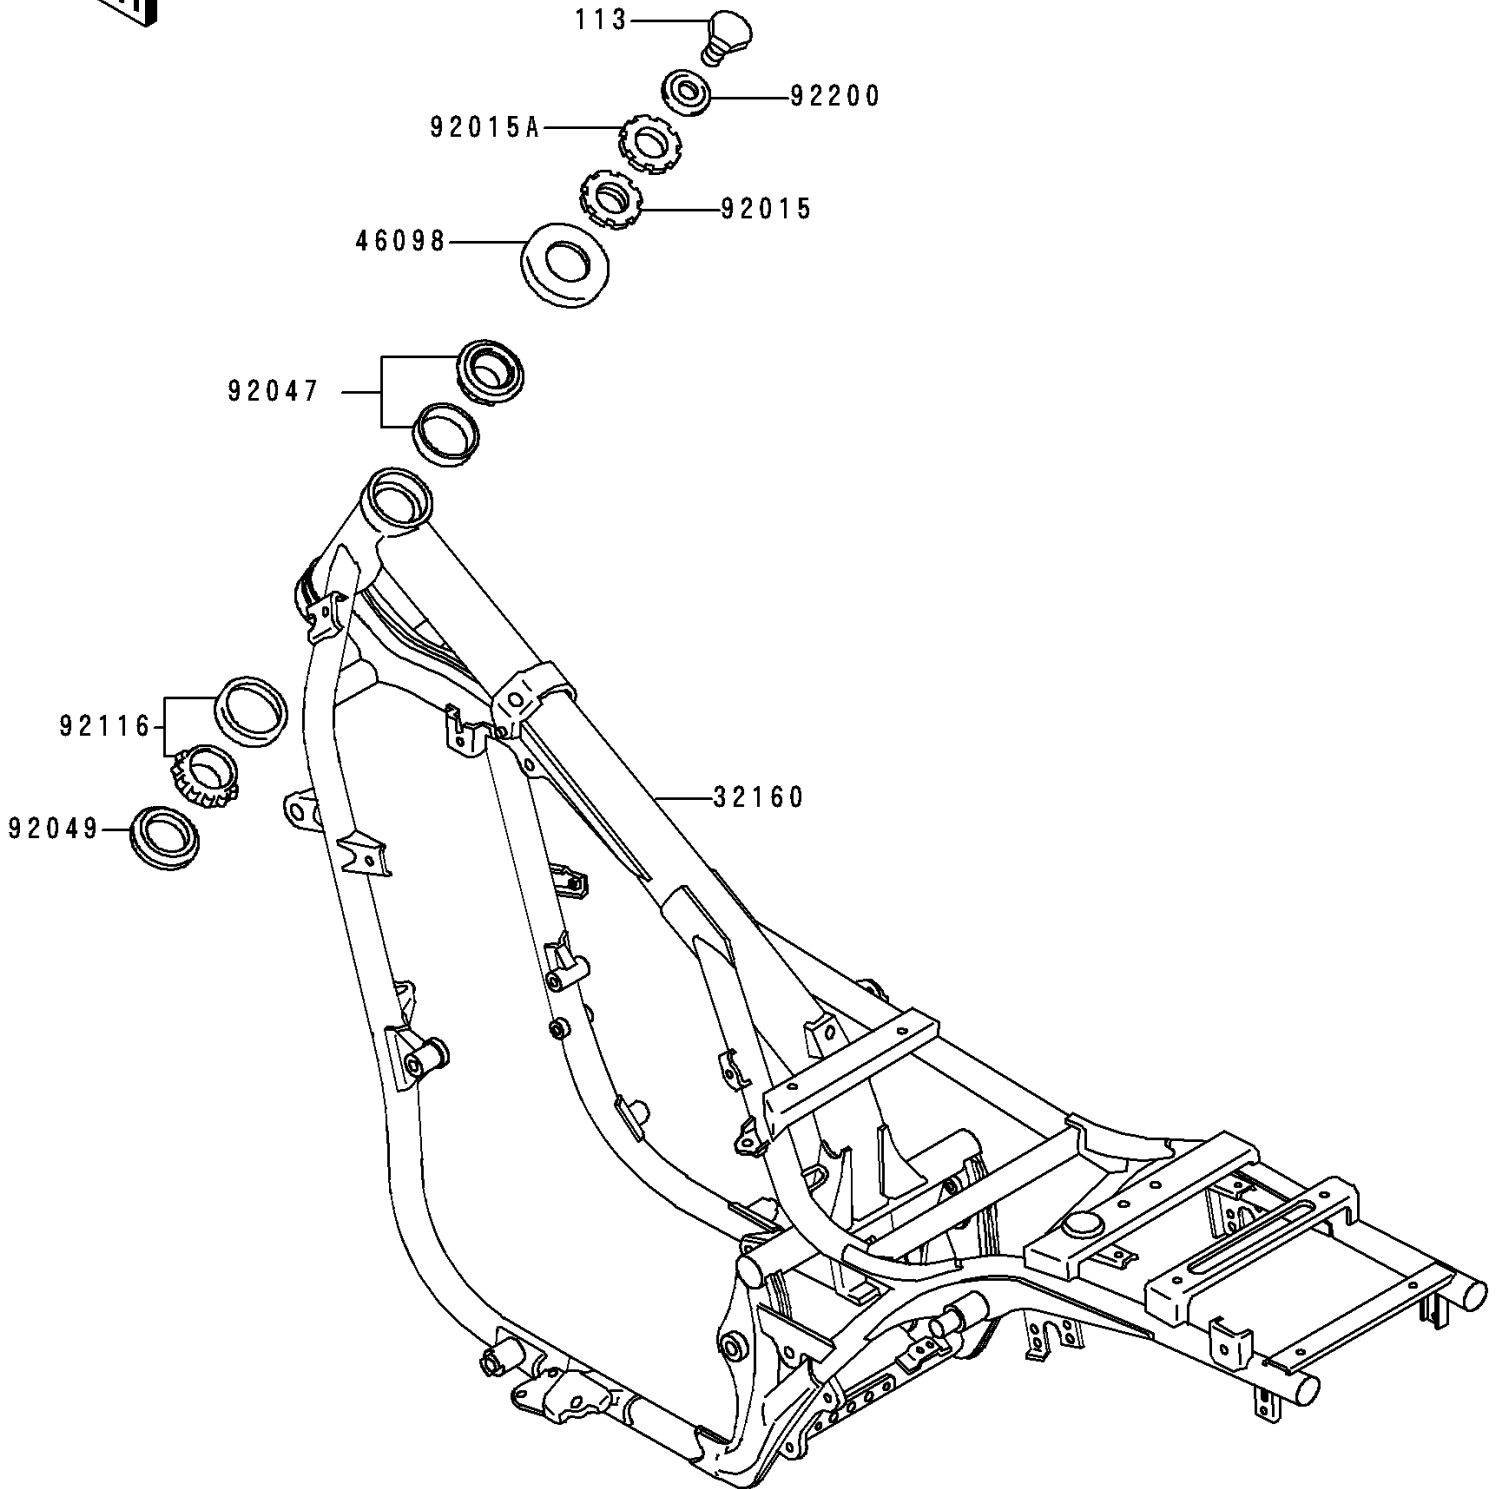

1994 Vulcan 500 PARTS DIAGRAM

Frame

F2120

1994 Vulcan 500 PARTS LIST

Frame

ITEM NAME	PART NUMBER	QUANTITY
BOLT-SMALL-FINE,14X25 (Ref # 113)	113G1425	1
FRAME-COMP (Ref # 32160)	32160-1107	1
CAP,STEERING STEM (Ref # 46098)	46098-017	1
NUT,25MM,T=10 (Ref # 92015)	92015-1377	1
NUT,25MM,T=6 (Ref # 92015A)	92015-1378	1
RACE,ROLLER,32005JR RS (Ref # 92047)	92047-017	1
SEAL-OIL,XMHE36X52X4J (Ref # 92049)	92049-1162	1
BEARING-ROLLER,HR320/28XJ (Ref # 92116)	92116-1009	1
WASHER (Ref # 92200)	92200-1140	1