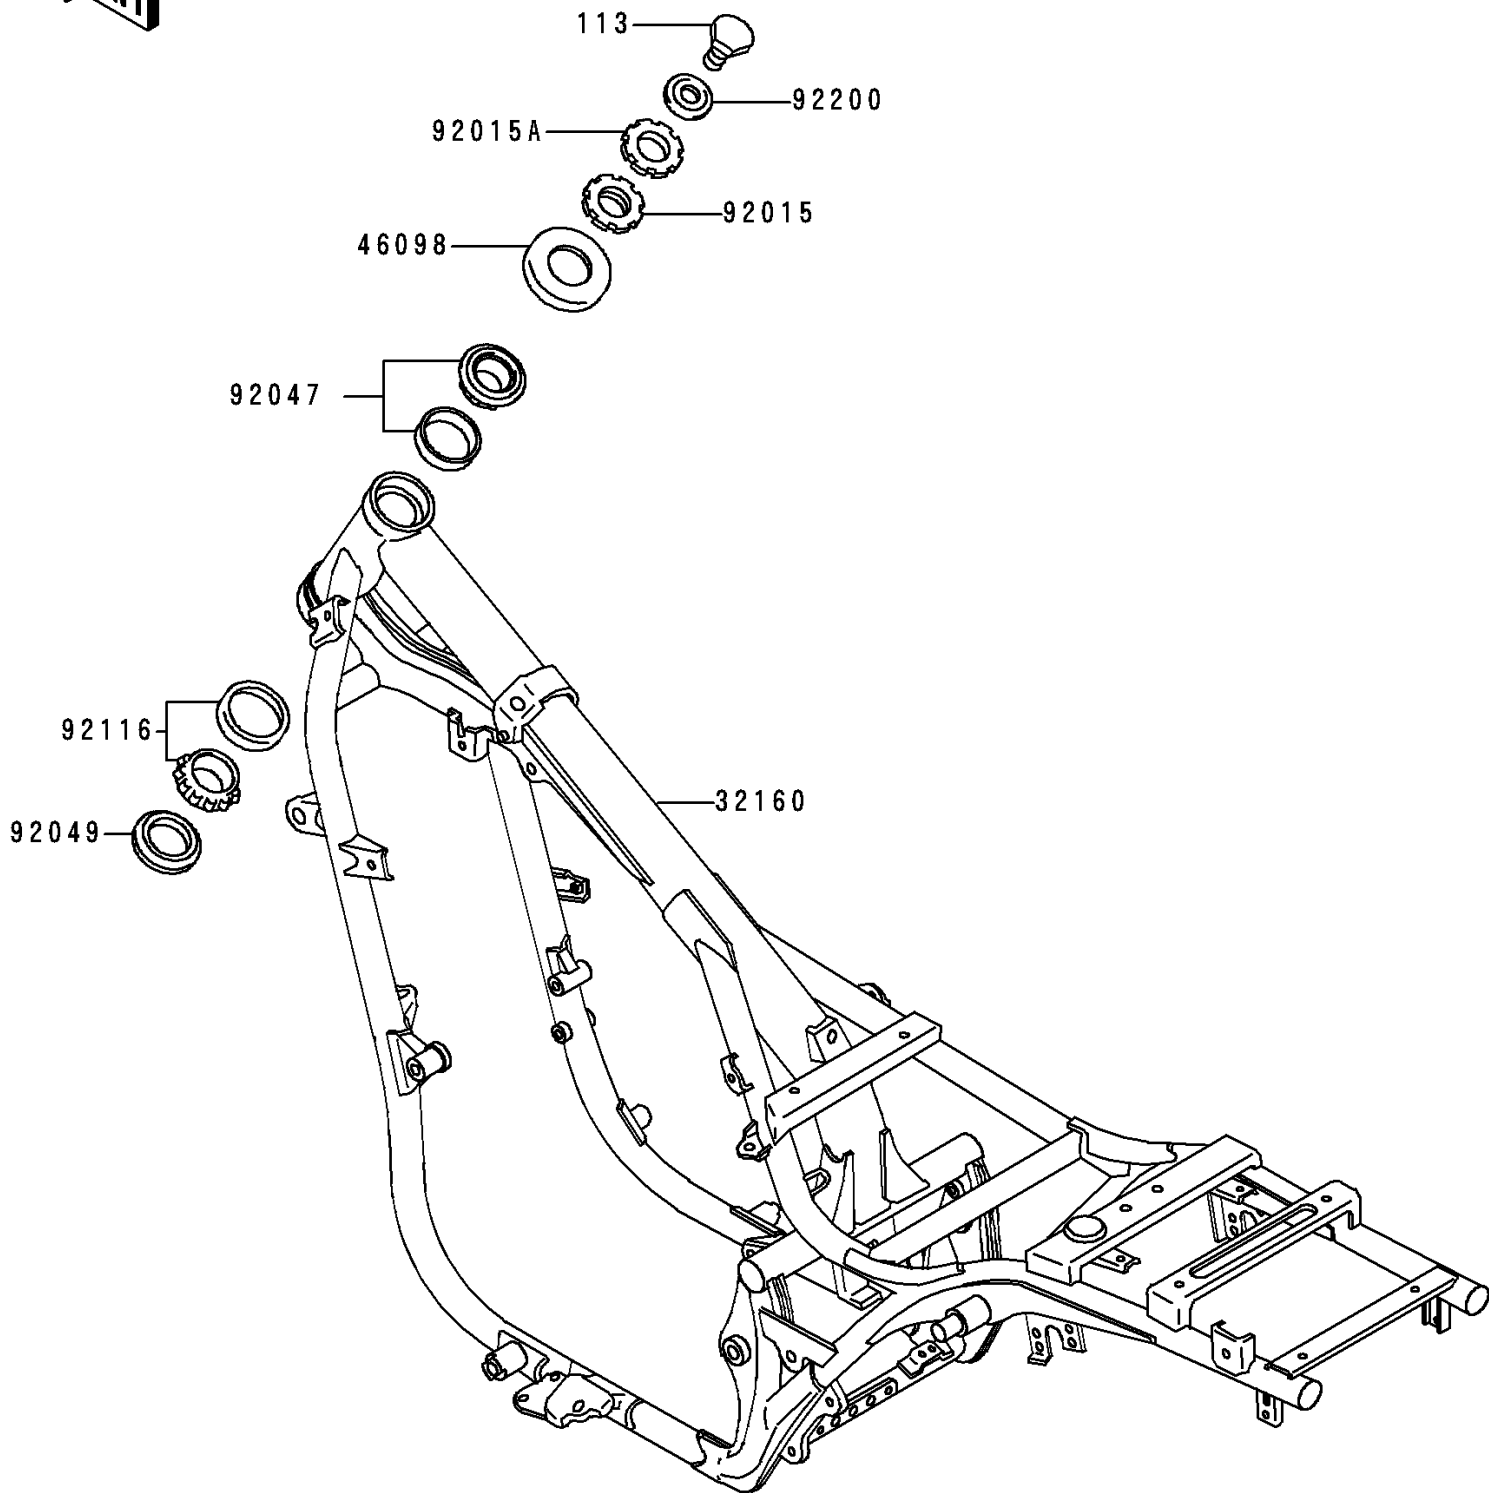

## 1994 Vulcan 500 PARTS DIAGRAM

Frame

F2120

## 1994 Vulcan 500 PARTS LIST

Frame

ITEM NAME	PART NUMBER	QUANTITY
BOLT-SMALL-FINE,14X25 (Ref # 113)	113G1425	1
FRAME-COMP (Ref # 32160)	32160-1107	1
CAP,STEERING STEM (Ref # 46098)	46098-017	1
NUT,25MM,T=10 (Ref # 92015)	92015-1377	1
NUT,25MM,T=6 (Ref # 92015A)	92015-1378	1
RACE,ROLLER,32005JR RS (Ref # 92047)	92047-017	1
SEAL-OIL,XMHE36X52X4J (Ref # 92049)	92049-1162	1
BEARING-ROLLER,HR320/28XJ (Ref # 92116)	92116-1009	1
WASHER (Ref # 92200)	92200-1140	1