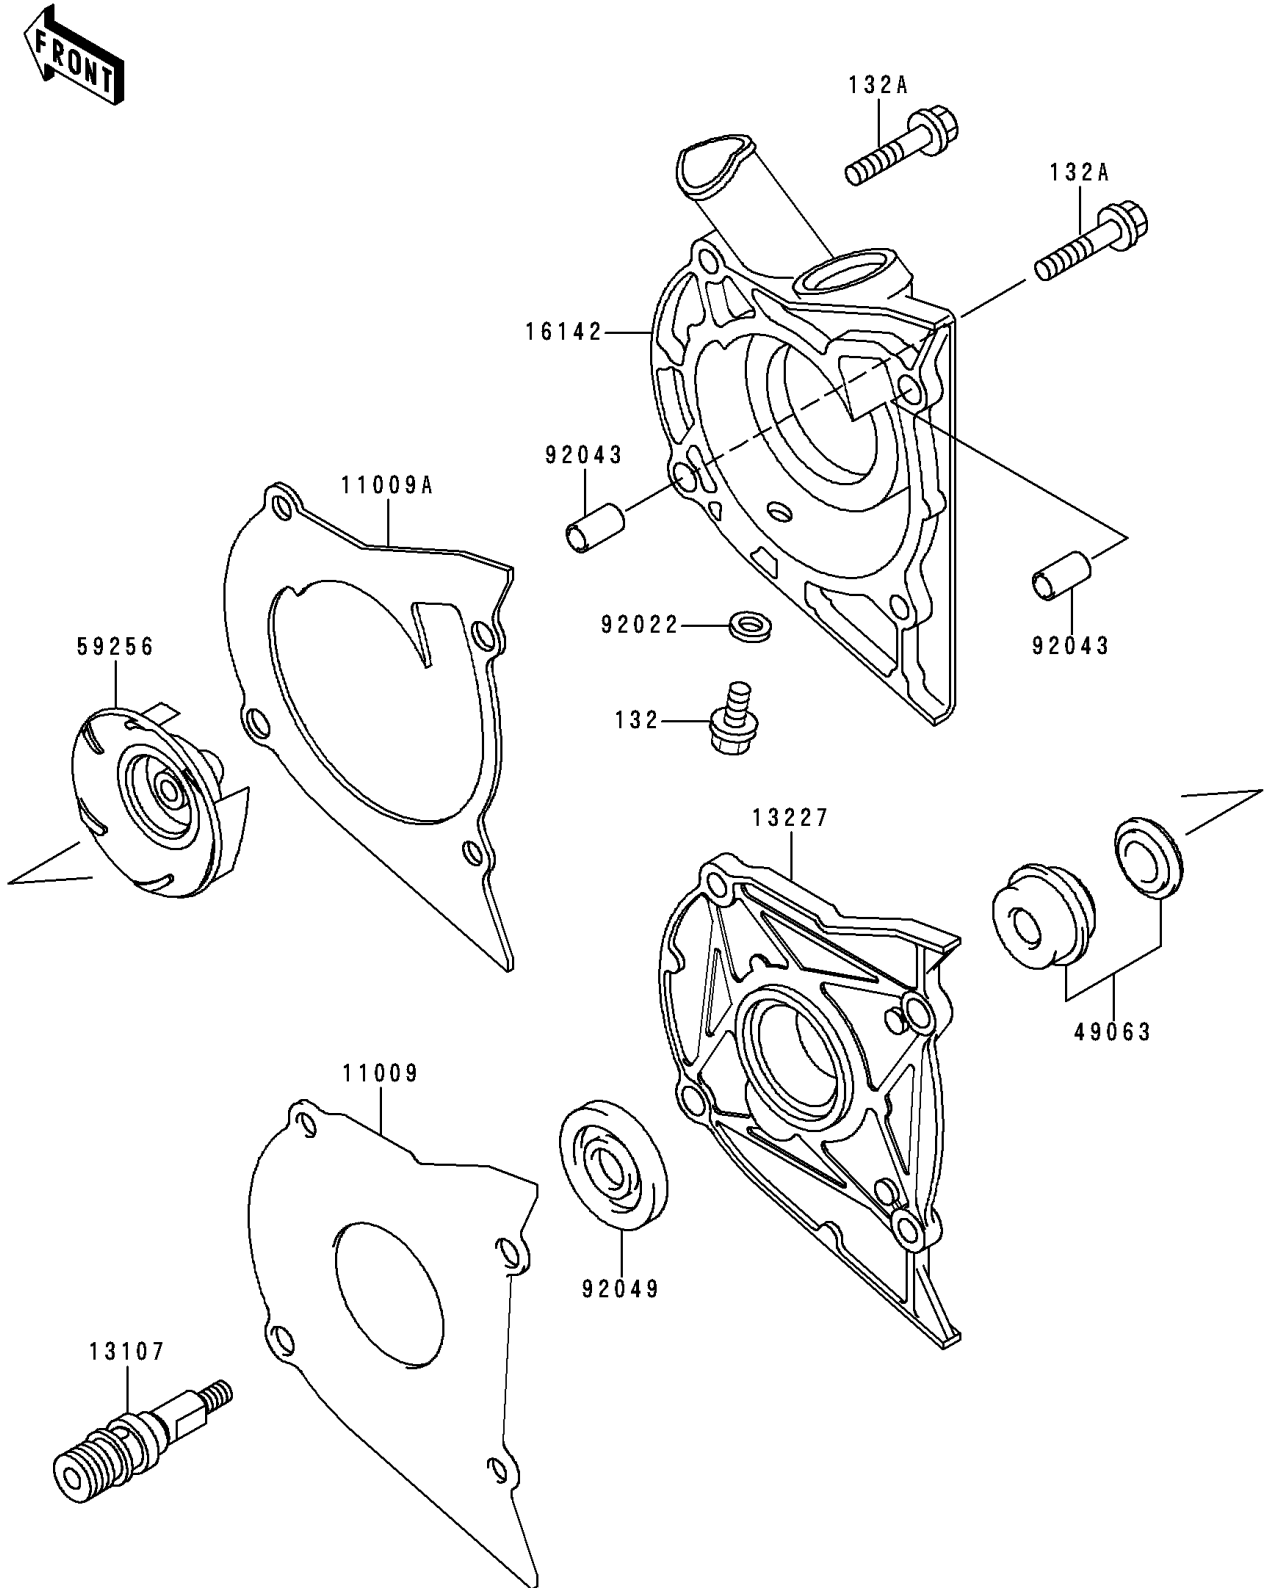

1994 Vulcan 500 PARTS DIAGRAM

Water Pump

E3031

1994 Vulcan 500 PARTS LIST

Water Pump

ITEM NAME	PART NUMBER	QUANTITY
BOLT-FLANGED-SMALL (Ref # 132)	132E0612	1
BOLT-FLANGED-SMALL (Ref # 132A)	132E0635	4
GASKET,PUMP HOUSING (Ref # 11009)	11009-1838	1
GASKET,PUMP COVER (Ref # 11009A)	11009-1839	1
SHAFT,IMPELLER (Ref # 13107)	13107-1203	1
HOUSING,WATER PUMP (Ref # 13227)	13227-1055	1
COVER-PUMP (Ref # 16142)	16142-1099	1
SEAL-MECHANICAL (Ref # 49063)	49063-1054	1
IMPELLER (Ref # 59256)	59256-1060	1
WASHER,6.2X11X1 (Ref # 92022)	92022-304	1
PIN,6.2X8X14 (Ref # 92043)	92043-1263	2
SEAL-OIL,SC12365 (Ref # 92049)	92049-1215	1