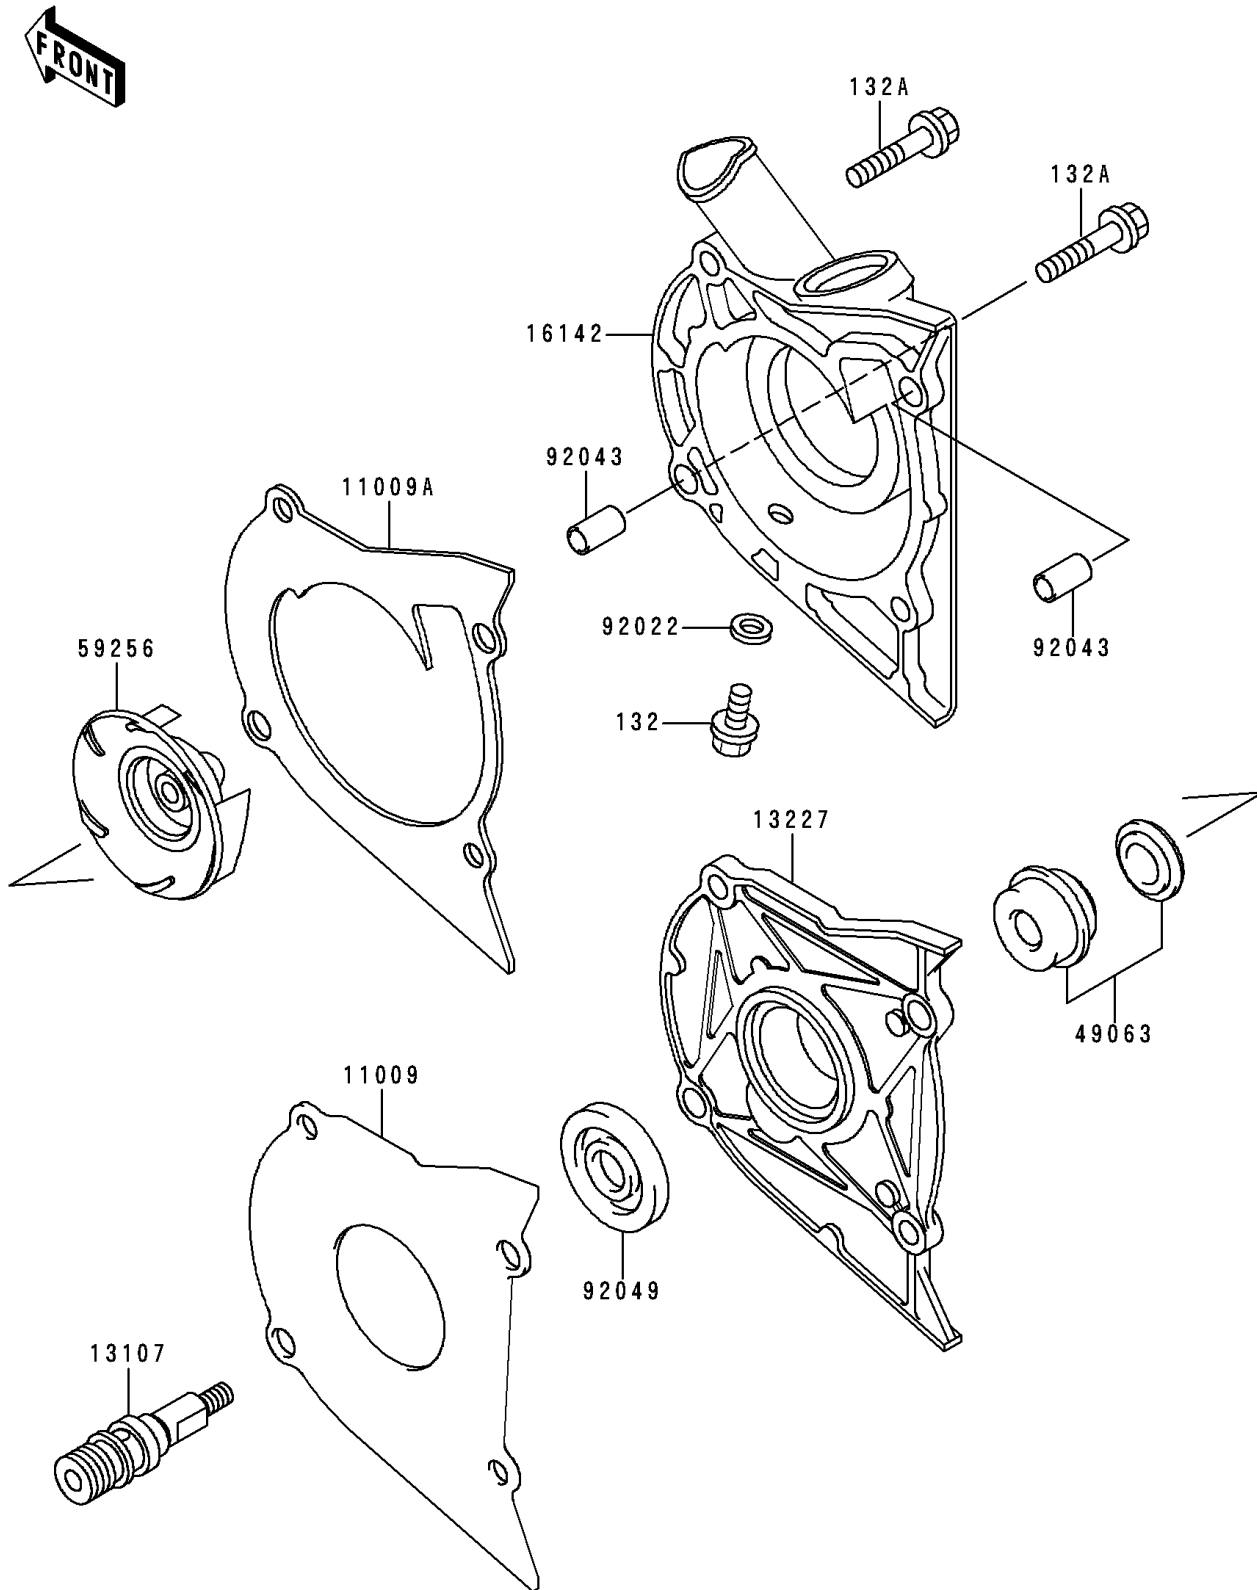

## 1994 Vulcan 500 PARTS DIAGRAM

Water Pump

E3031

## 1994 Vulcan 500 PARTS LIST

Water Pump

ITEM NAME	PART NUMBER	QUANTITY
BOLT-FLANGED-SMALL (Ref # 132)	132E0612	1
BOLT-FLANGED-SMALL (Ref # 132A)	132E0635	1
GASKET,PUMP HOUSING (Ref # 11009)	11009-1838	1
GASKET,PUMP COVER (Ref # 11009A)	11009-1839	1
SHAFT,IMPELLER (Ref # 13107)	13107-1203	1
HOUSING,WATER PUMP (Ref # 13227)	13227-1055	1
COVER-PUMP (Ref # 16142)	16142-1099	1
SEAL-MECHANICAL (Ref # 49063)	49063-1054	1
IMPELLER (Ref # 59256)	59256-1060	1
WASHER,6.2X11X1 (Ref # 92022)	92022-304	1
PIN,6.2X8X14 (Ref # 92043)	92043-1263	1
SEAL-OIL,SC12365 (Ref # 92049)	92049-1215	1