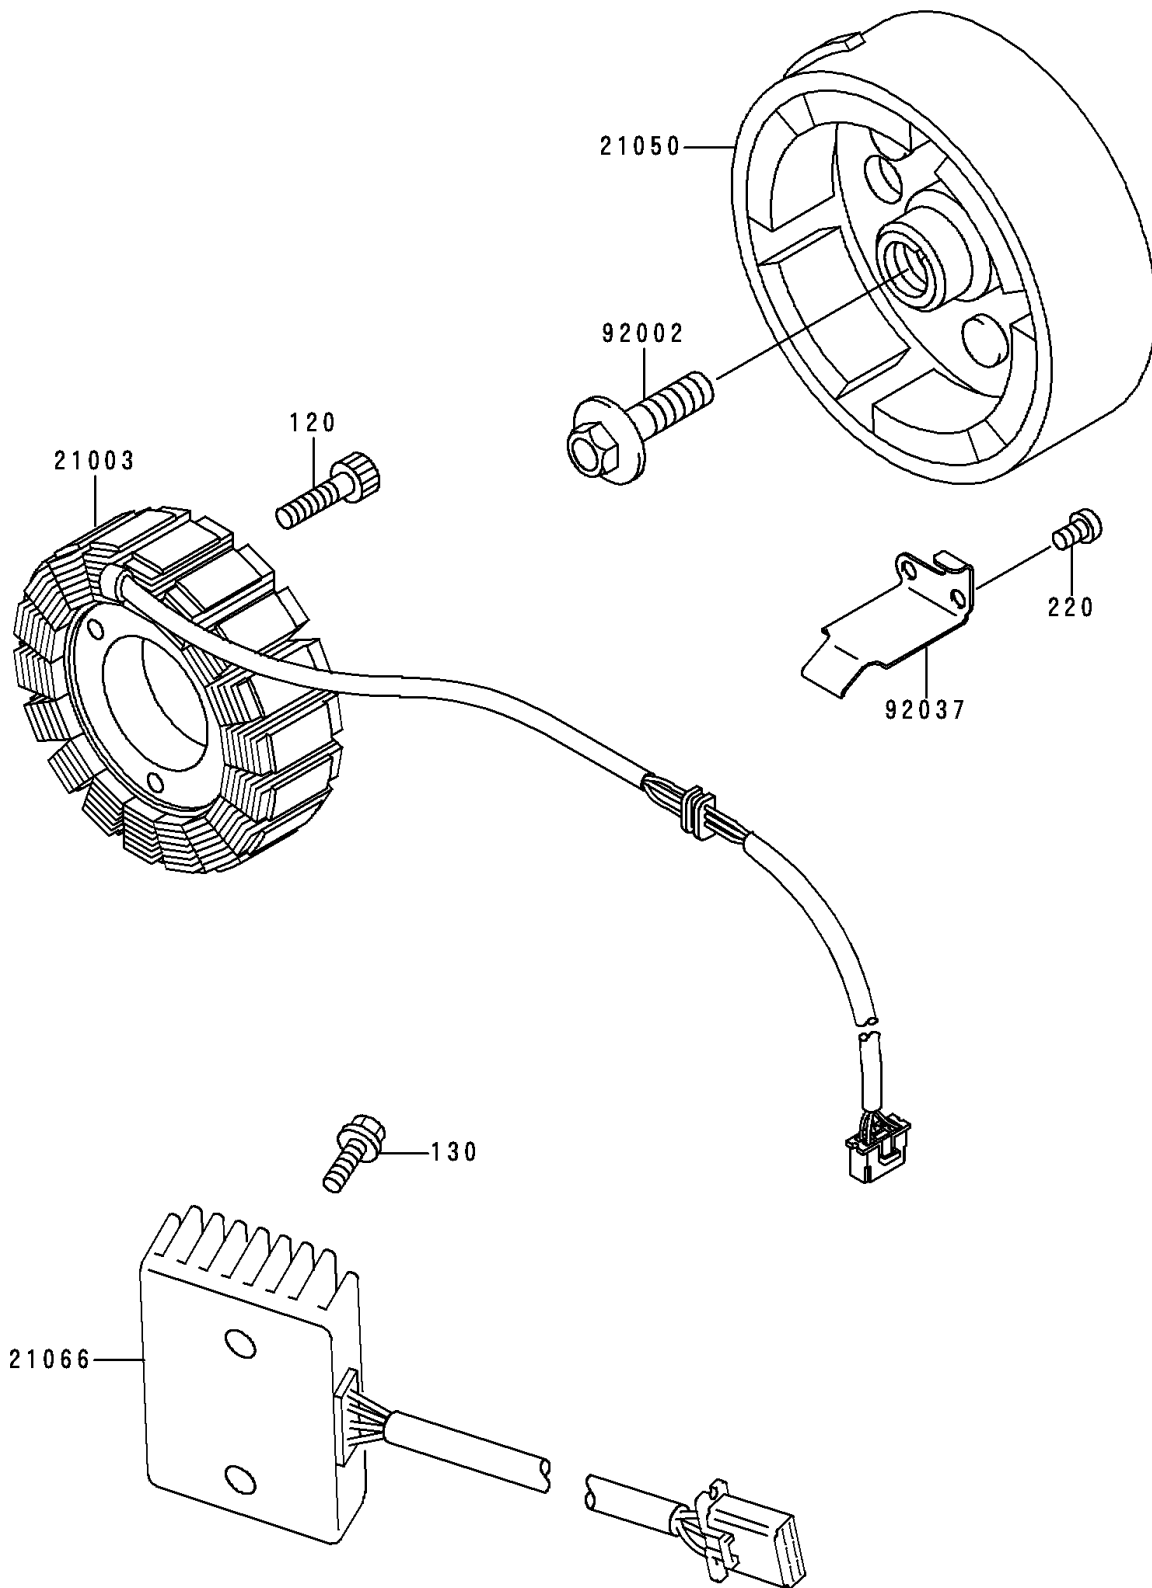

1994 Vulcan 500 PARTS DIAGRAM

Generator

E1810

1994 Vulcan 500 PARTS LIST

Generator

ITEM NAME	PART NUMBER	QUANTITY
BOLT-SOCKET,6X25 (Ref # 120)	120P0625	1
BOLT-FLANGED,6X25 (Ref # 130)	130B0625	1
SCREW-PAN-CROS (Ref # 220)	220B0510	1
STATOR (Ref # 21003)	21003-1123	1
FLYWHEEL (Ref # 21050)	21050-1110	1
REGULATOR-VOLTAGE (Ref # 21066)	21066-1030	1
BOLT,FLANGED,10X36 (Ref # 92002)	92002-1457	1
CLAMP,GENERATOR LEAD (Ref # 92037)	92037-1630	1