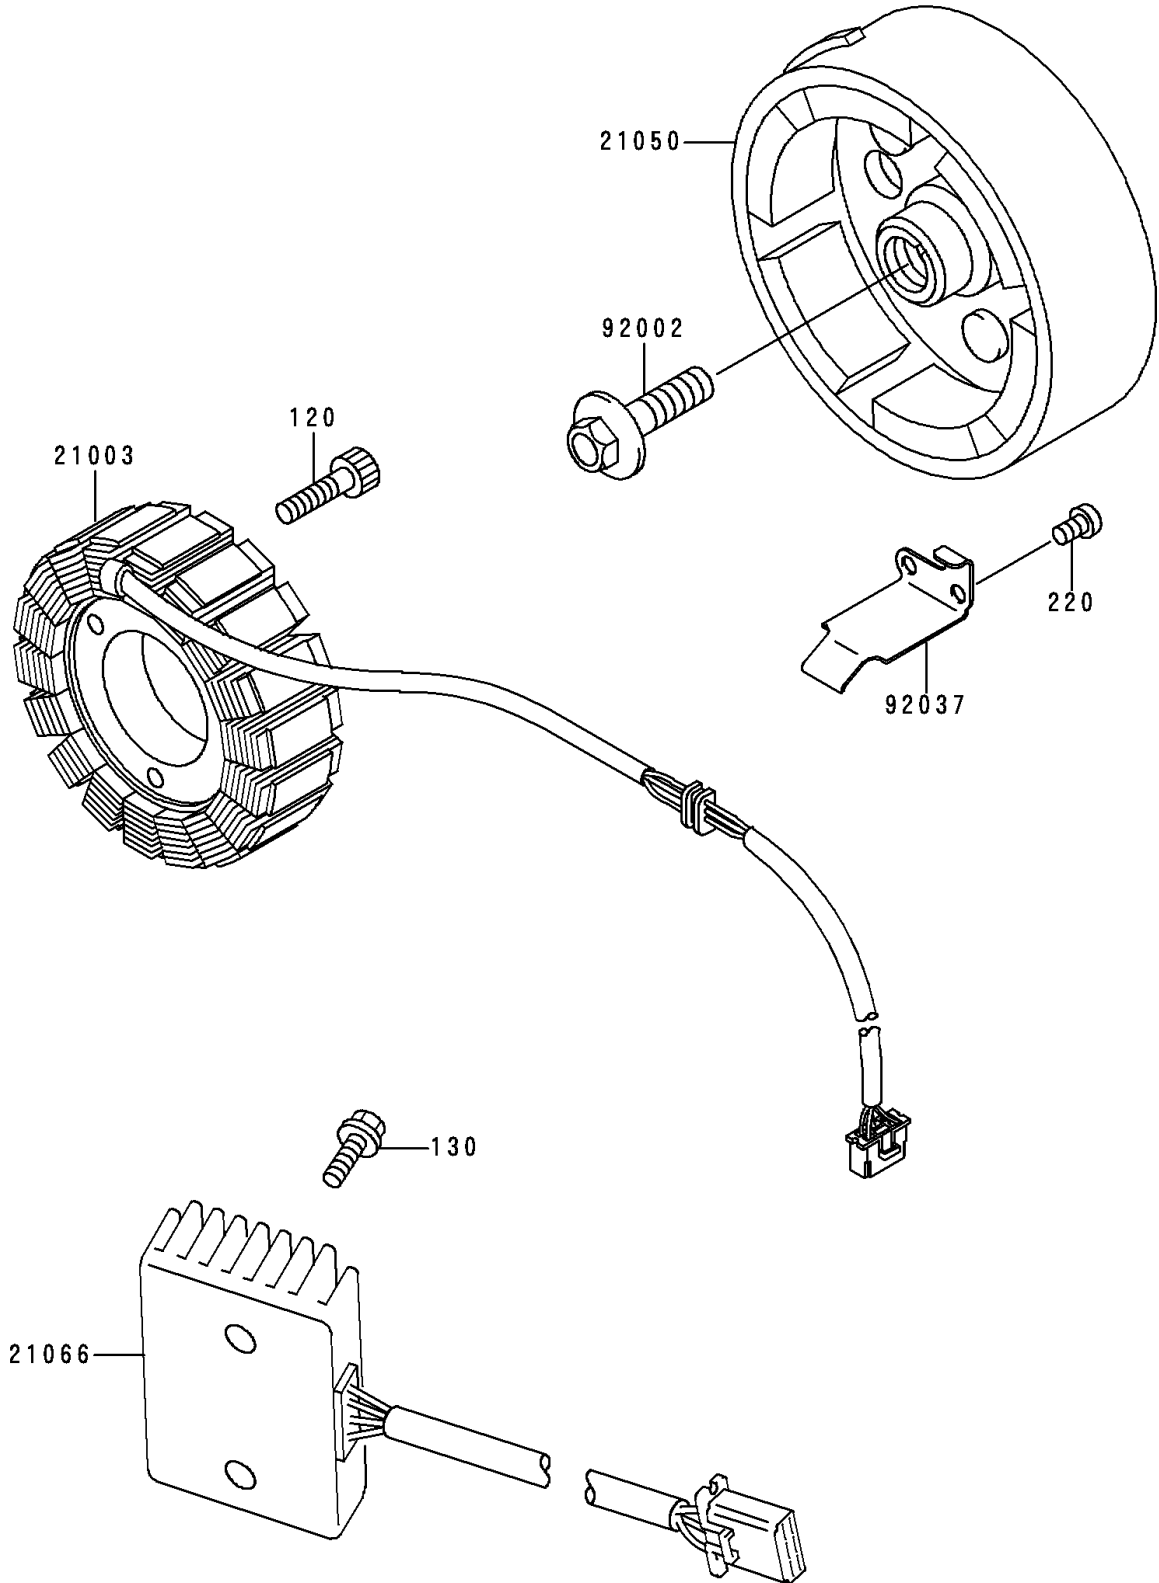

1994 Vulcan 500 PARTS DIAGRAM

Generator

E1810

1994 Vulcan 500 PARTS LIST

Generator

ITEM NAME	PART NUMBER	QUANTITY
BOLT-SOCKET,6X25 (Ref # 120)	120P0625	3
BOLT-FLANGED,6X25 (Ref # 130)	130B0625	2
SCREW-PAN-CROS (Ref # 220)	220B0510	2
STATOR (Ref # 21003)	21003-1123	1
FLYWHEEL (Ref # 21050)	21050-1110	1
REGULATOR-VOLTAGE (Ref # 21066)	21066-1030	1
BOLT,FLANGED,10X36 (Ref # 92002)	92002-1457	1
CLAMP,GENERATOR LEAD (Ref # 92037)	92037-1630	1