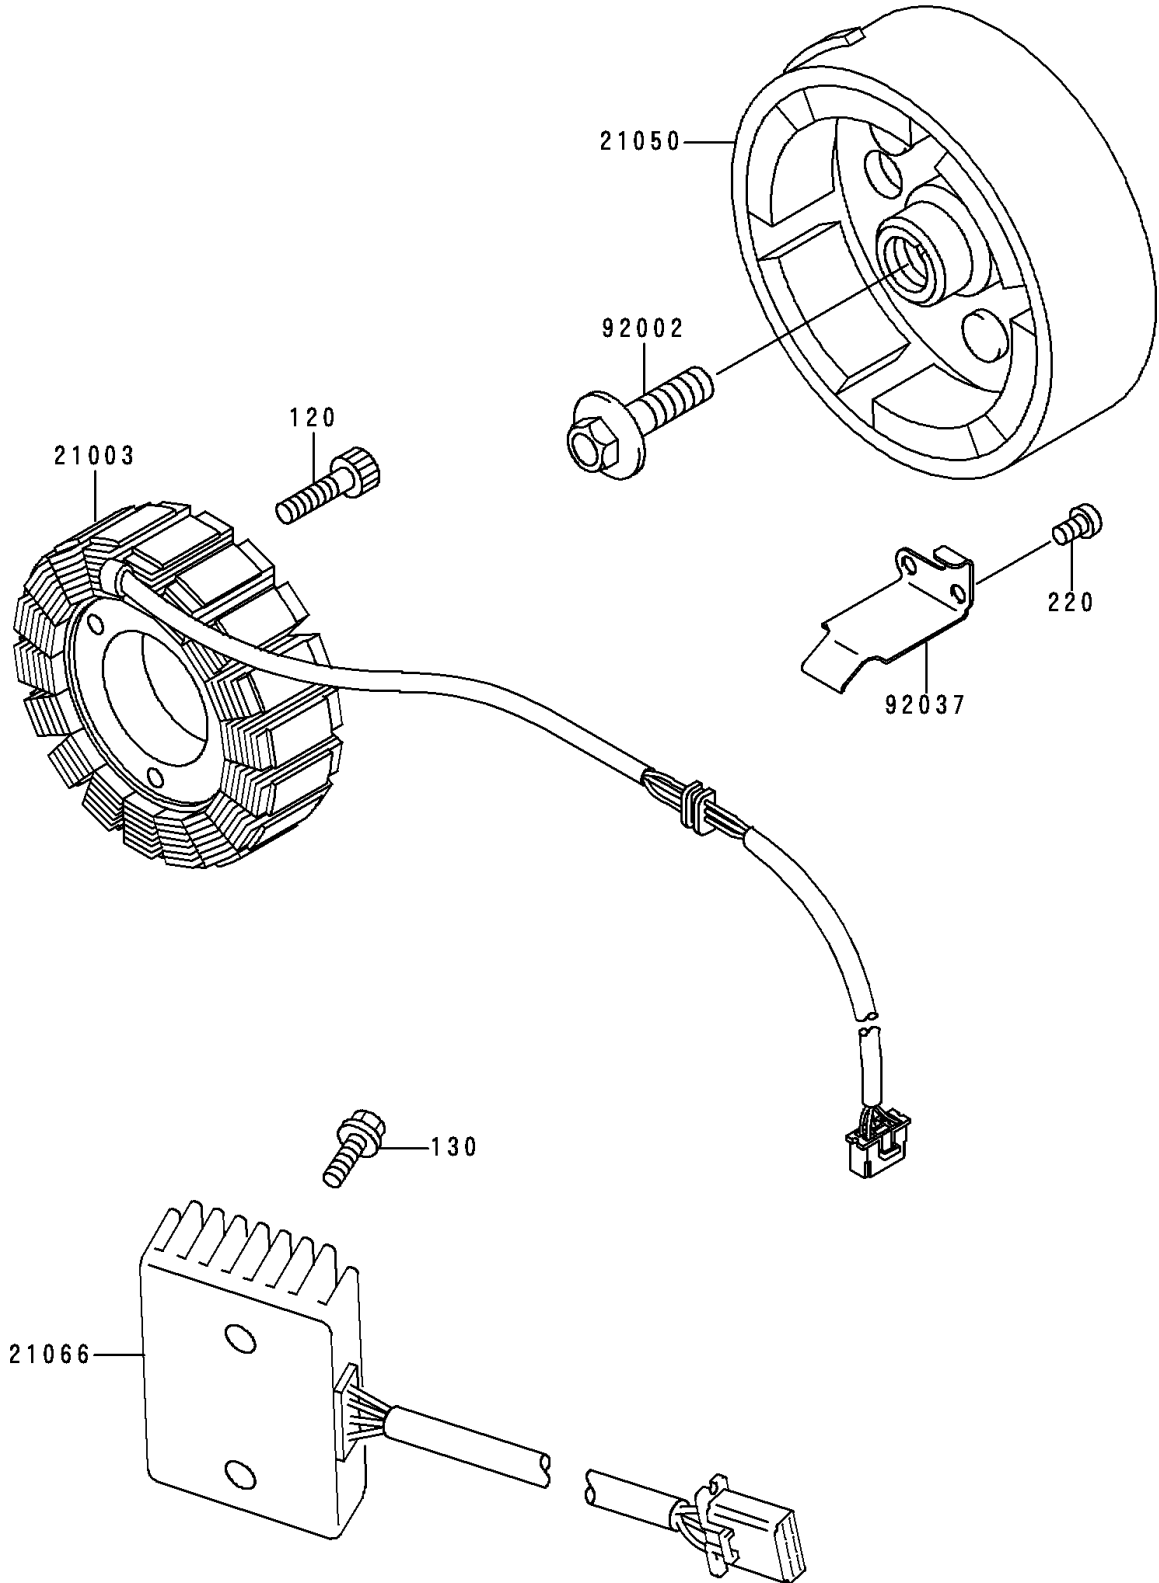

1990 Vulcan 500 PARTS DIAGRAM

Generator

E1810

1990 Vulcan 500 PARTS LIST

Generator

ITEM NAME	PART NUMBER	QUANTITY
BOLT-SOCKET,6X25 (Ref # 120)	120P0625	3
BOLT-FLANGED,6X25 (Ref # 130)	130B0625	2
SCREW-PAN-CROS (Ref # 220)	220B0510	2
STATOR (Ref # 21003)	21003-1123	1
FLYWHEEL (Ref # 21050)	21050-1110	1
REGULATOR-VOLTAGE (Ref # 21066)	21066-1030	1
BOLT,FLANGED,10X36 (Ref # 92002)	92002-1457	1
CLAMP,GENERATOR LEAD (Ref # 92037)	92037-1630	1