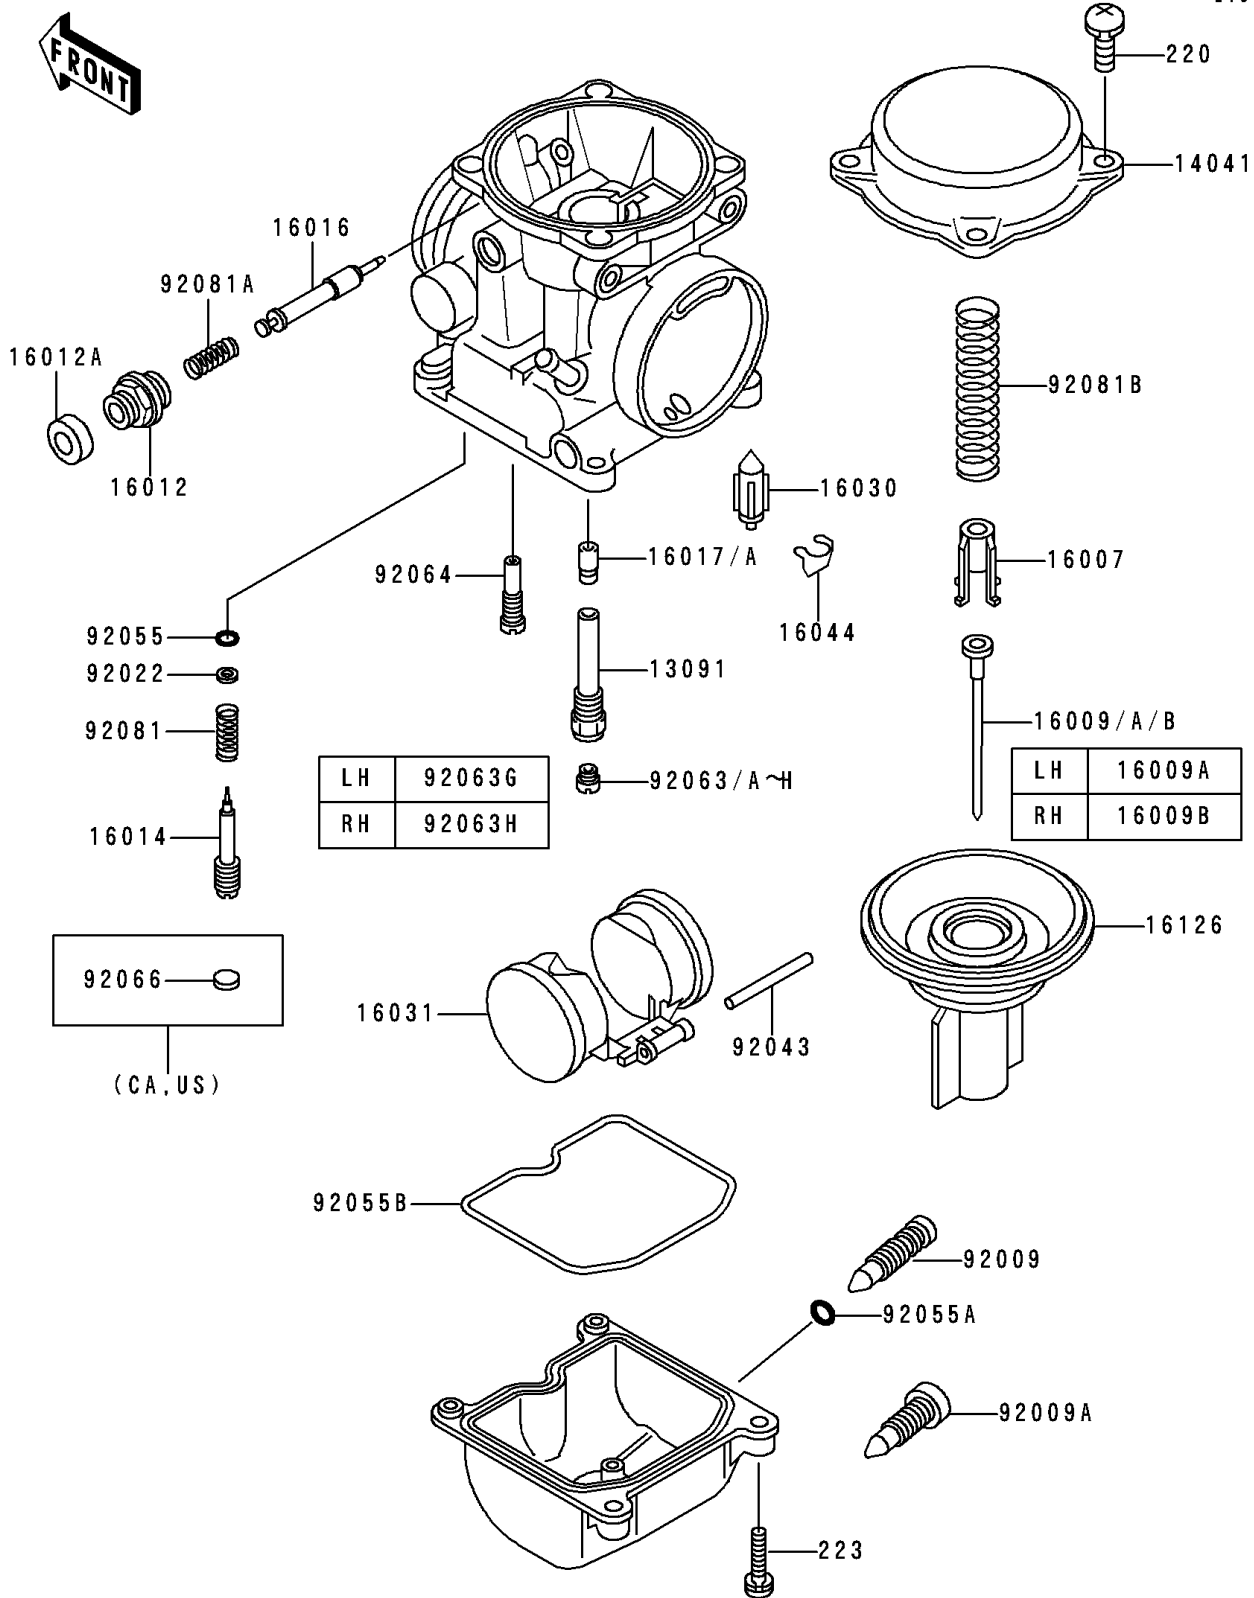

## 1994 Vulcan 500 PARTS DIAGRAM

Carburetor Parts

E1612

### Carburetor Parts

ITEM NAME	PART NUMBER	QUANTITY
HOLDER,NEEDLE JET (Ref # 13091)	13091-1425	1
COVER-COMP,MIXING CHAMBER (Ref # 14041)	14041-1065	1
SEAT-SPRING,VALVE (Ref # 16007)	16007-1117	1
CAP-STARTER PLUNGER (Ref # 16012)	16012-1051	1
CAP-STARTER PLUNGER (Ref # 16012A)	16012-1052	1
SCREW-PILOT AIR (Ref # 16014)	16014-1054	1
PLUNGER,STARTER (Ref # 16016)	16016-1077	1
VALVE-FLOAT (Ref # 16030)	16030-1007	1
FLOAT (Ref # 16031)	16031-1056	1
CLAMP,FLOAT VALVE (Ref # 16044)	16044-007	1
VALVE,VACUUM,60PS (Ref # 16126)	16126-1173	1
SCREW,DRAIN,M6X1.0 (Ref # 92009)	92009-1095	1
SCREW,DRAIN,M6X0.75 (Ref # 92009A)	92009-1551	1
WASHER,PLAIN (Ref # 92022)	92022-1003	1
PIN,FLOAT (Ref # 92043)	92043-1207	1
RING-O,PILOT ADJUST (Ref # 92055)	92055-1002	1
RING-O,DRAIN SCREW (Ref # 92055A)	92055-1053	1
RING-O,FLOAT CHAMBER (Ref # 92055B)	92055-1222	1
JET-MAIN,#110 (Ref # 92063D)	92063-1114	1
SCREW-PAN-WS-CROS (Ref # 223)	223C0416	1
JET-MAIN,#108 (Ref # 92063F)	92063-1116	1
JET-PILOT,#35 (Ref # 92064)	92064-1101	1
SPRING,PILOT ADJUST SCREW (Ref # 92081)	92081-1002	1
SPRING,STARTER PLUNGER (Ref # 92081A)	92081-1618	1
SPRING,VACUUM VALVE (Ref # 92081B)	92081-1874	1
NEEDLE-JET,N60Q (Ref # 16009)	16009-1615	1
NEEDLE-JET,N60T (Ref # 16009A)	16009-1616	1
NEEDLE-JET,N60S (Ref # 16009B)	16009-1617	1
JET-NEEDLE (Ref # 16017)	16017-1059	1

## 1994 Vulcan 500 PARTS LIST

### Carburetor Parts

ITEM NAME	PART NUMBER	QUANTITY
JET-NEEDLE,#6 (Ref # 16017A)	16017-1208	1
JET-MAIN,2ND,#100 (Ref # 92063)	92063-1008	1
JET-MAIN,2ND,#105 (Ref # 92063A)	92063-1009	1
JET-MAIN,#118 (Ref # 92063B)	92063-1071	1
JET-MAIN,#120 (Ref # 92063C)	92063-1072	1
SCREW-PAN-CROS (Ref # 220)	220B0408	2
CIRCLIP-TYPE-E,4MM (Ref # 482)	482L4000	1
JET-MAIN,#102 (Ref # 92063E)	92063-1115	1
JET-MAIN,#112 (Ref # 92063G)	92063-1117	1
JET-MAIN,#115 (Ref # 92063H)	92063-1118	1
PLUG,PILOT AIR SCREW,6.9X2 (Ref # 92066)	92066-1051	1