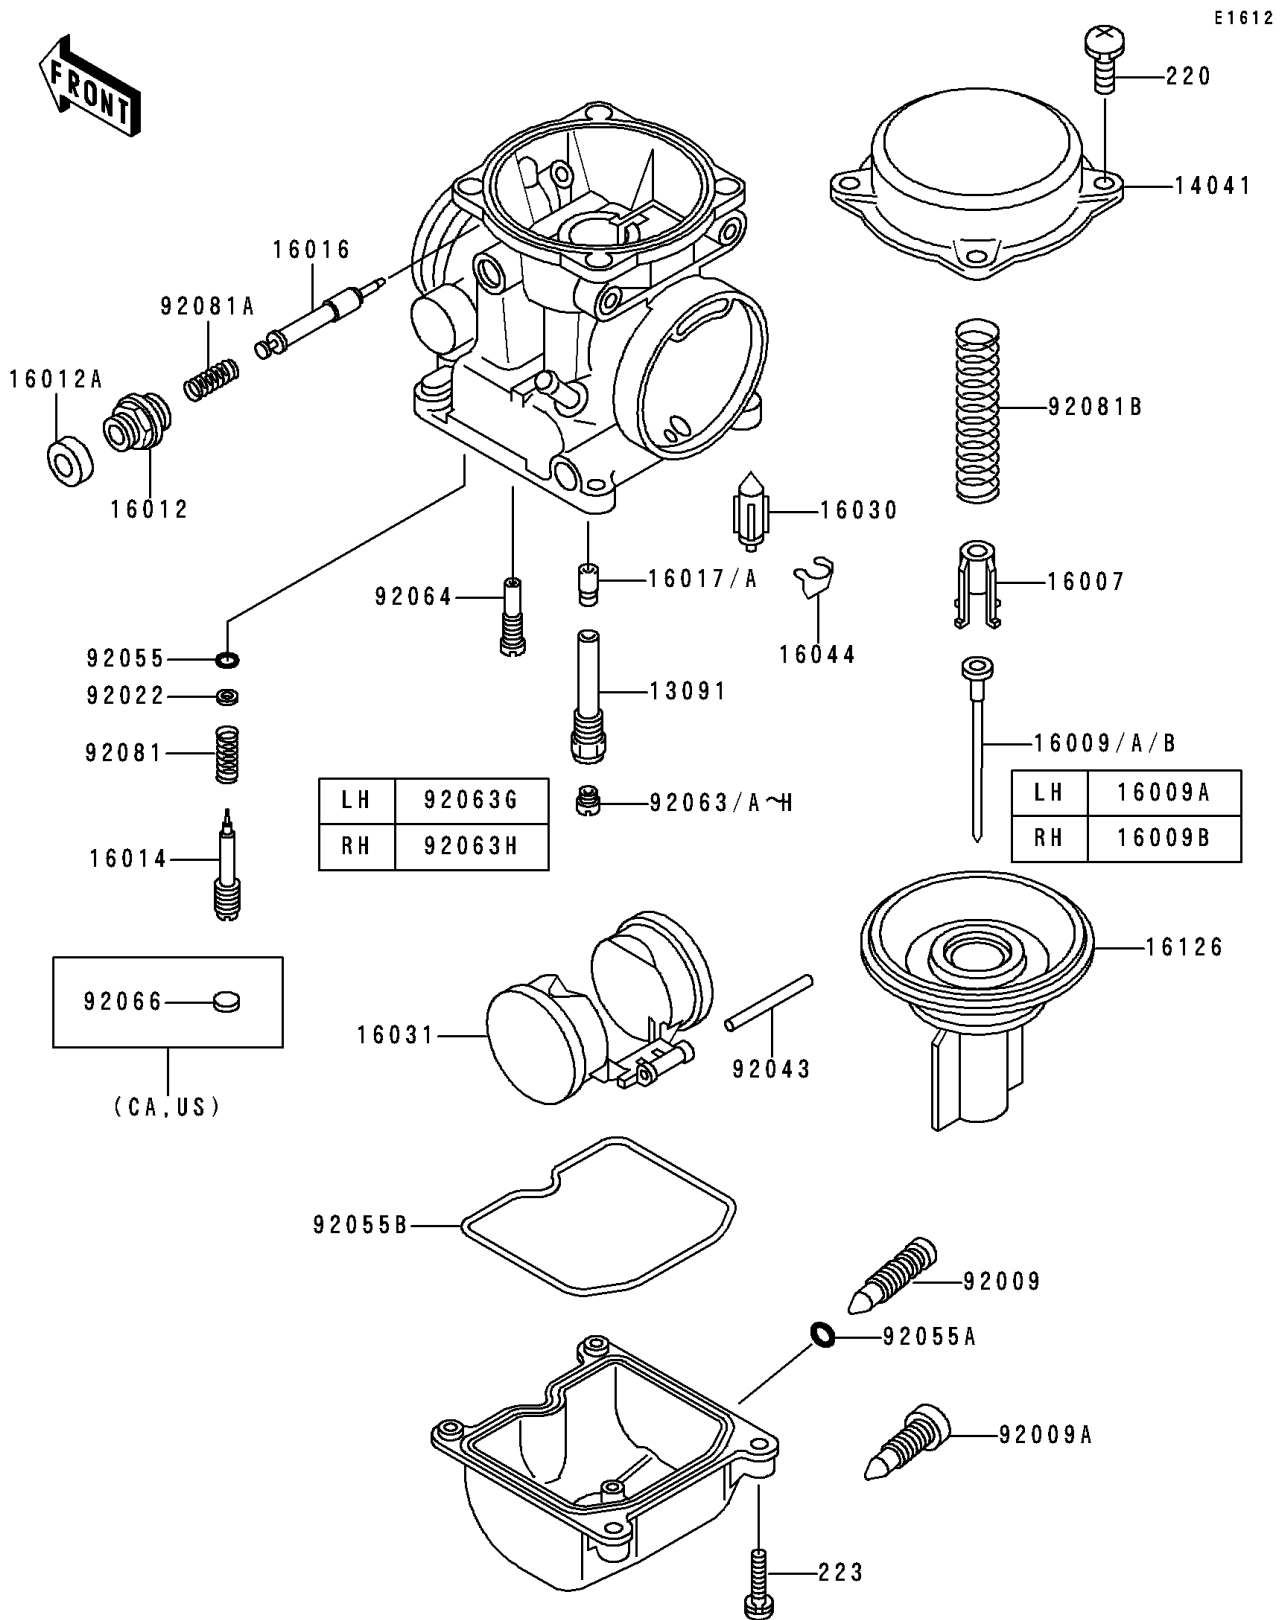

# 1994 Vulcan 500 PARTS DIAGRAM

## Carburetor Parts

## Carburetor Parts

ITEM NAME	PART NUMBER	QUANTITY
HOLDER,NEEDLE JET (Ref # 13091)	13091-1425	2
COVER-COMP,MIXING CHAMBER (Ref # 14041)	14041-1065	2
SEAT-SPRING,VALVE (Ref # 16007)	16007-1117	2
CAP-STARTER PLUNGER (Ref # 16012)	16012-1051	2
CAP-STARTER PLUNGER (Ref # 16012A)	16012-1052	2
SCREW-PILOT AIR (Ref # 16014)	16014-1054	2
PLUNGER,STARTER (Ref # 16016)	16016-1077	2
VALVE-FLOAT (Ref # 16030)	16030-1007	2
FLOAT (Ref # 16031)	16031-1056	2
CLAMP,FLOAT VALVE (Ref # 16044)	16044-007	2
VALVE,VACUUM,60PS (Ref # 16126)	16126-1173	2
SCREW,DRAIN,M6X1.0 (Ref # 92009)	92009-1095	2
SCREW,DRAIN,M6X0.75 (Ref # 92009A)	92009-1551	2
WASHER,PLAIN (Ref # 92022)	92022-1003	2
PIN,FLOAT (Ref # 92043)	92043-1207	2
RING-O,PILOT ADJUST (Ref # 92055)	92055-1002	2
RING-O,DRAIN SCREW (Ref # 92055A)	92055-1053	2
RING-O,FLOAT CHAMBER (Ref # 92055B)	92055-1222	2
JET-MAIN,#110 (Ref # 92063D)	92063-1114	2
SCREW-PAN-WS-CROS (Ref # 223)	223C0416	8
JET-MAIN,#108 (Ref # 92063F)	92063-1116	2
JET-PILOT,#35 (Ref # 92064)	92064-1101	2
SPRING,PILOT ADJUST SCREW (Ref # 92081)	92081-1002	2
SPRING,STARTER PLUNGER (Ref # 92081A)	92081-1618	2
SPRING,VACUUM VALVE (Ref # 92081B)	92081-1874	2
NEEDLE-JET,N60Q (Ref # 16009)	16009-1615	2
NEEDLE-JET,N60T (Ref # 16009A)	16009-1616	1
NEEDLE-JET,N60S (Ref # 16009B)	16009-1617	1
JET-NEEDLE (Ref # 16017)	16017-1059	2

## Carburetor Parts

ITEM NAME	PART NUMBER	QUANTITY
JET-NEEDLE,#6 (Ref # 16017A)	16017-1208	2
JET-MAIN,2ND,#100 (Ref # 92063)	92063-1008	2
JET-MAIN,2ND,#105 (Ref # 92063A)	92063-1009	2
JET-MAIN,#118 (Ref # 92063B)	92063-1071	2
JET-MAIN,#120 (Ref # 92063C)	92063-1072	2
SCREW-PAN-CROS (Ref # 220)	220B0408	7
SCREW-PAN-CROS (Ref # 220)	220B0408	8
CIRCLIP-TYPE-E,4MM (Ref # 482)	482L4000	2
JET-MAIN,#102 (Ref # 92063E)	92063-1115	2
JET-MAIN,#112 (Ref # 92063G)	92063-1117	1
JET-MAIN,#115 (Ref # 92063H)	92063-1118	1
PLUG,PILOT AIR SCREW,6.9X2 (Ref # 92066)	92066-1051	2