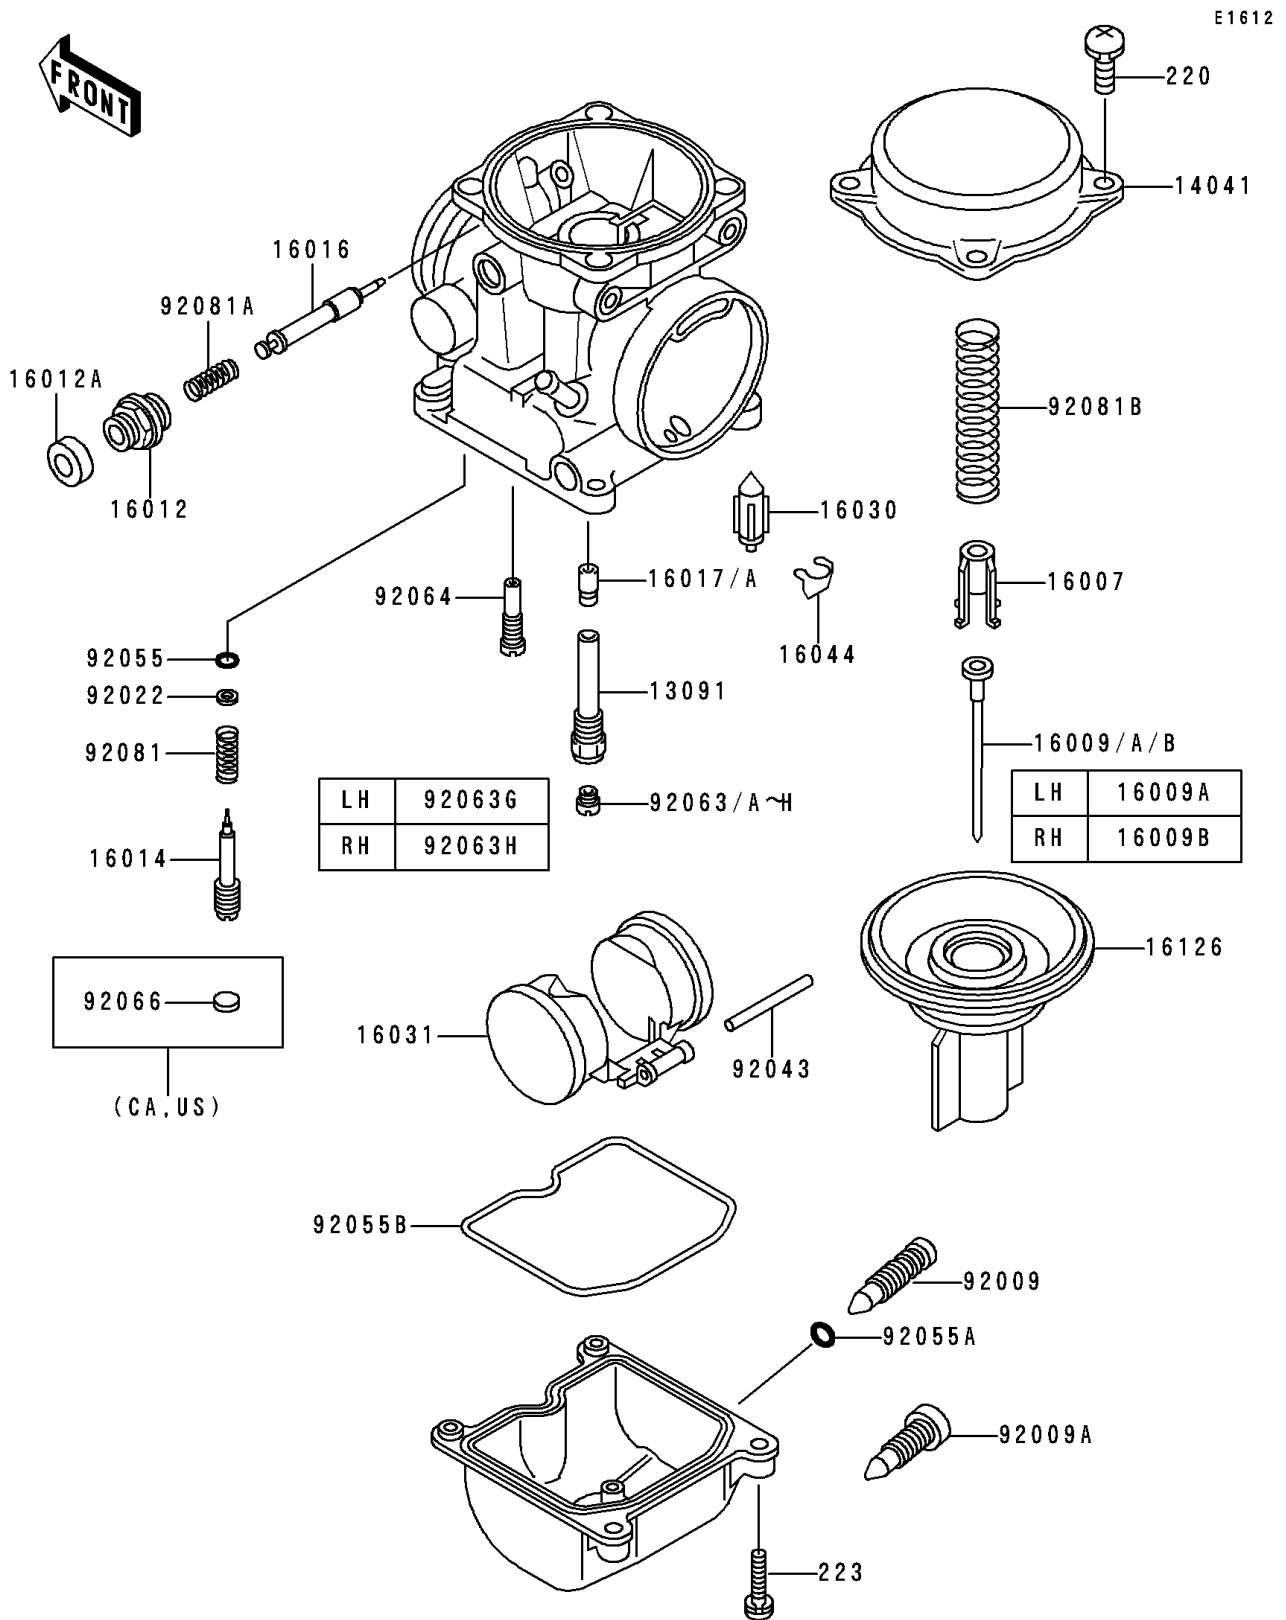

1994 Vulcan 500 PARTS DIAGRAM

Carburetor Parts