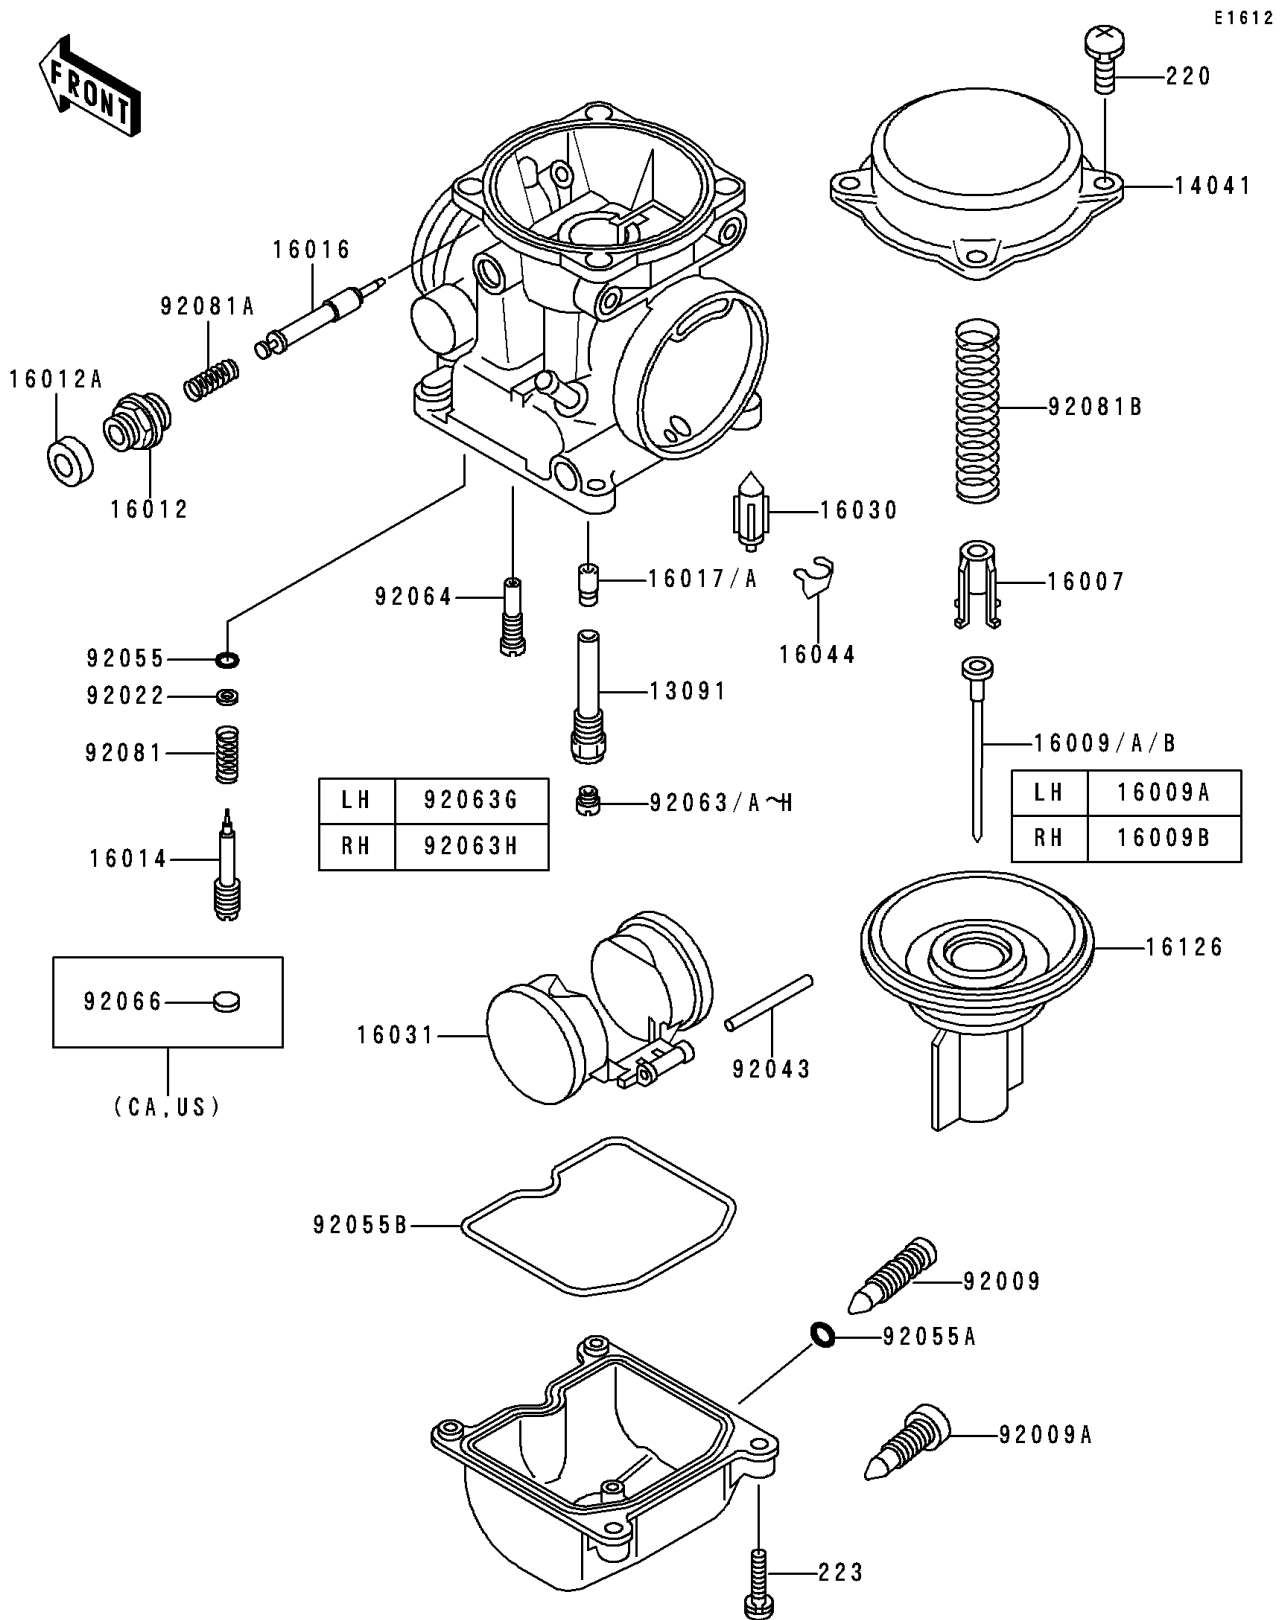

# 1993 Vulcan 500 PARTS DIAGRAM

## Carburetor Parts

## Carburetor Parts

ITEM NAME	PART NUMBER	QUANTITY
HOLDER,NEEDLE JET (Ref # 13091)	13091-1425	2
COVER-COMP,MIXING CHAMBER (Ref # 14041)	14041-1065	2
SEAT-SPRING,VALVE (Ref # 16007)	16007-1117	2
CAP-STARTER PLUNGER (Ref # 16012)	16012-1051	2
CAP-STARTER PLUNGER (Ref # 16012A)	16012-1052	2
SCREW-PILOT AIR (Ref # 16014)	16014-1054	2
PLUNGER,STARTER (Ref # 16016)	16016-1077	2
VALVE-FLOAT (Ref # 16030)	16030-1007	2
FLOAT (Ref # 16031)	16031-1056	2
CLAMP,FLOAT VALVE (Ref # 16044)	16044-007	2
VALVE,VACUUM,60PS (Ref # 16126)	16126-1173	2
SCREW,DRAIN,M6X1.0 (Ref # 92009)	92009-1095	2
SCREW,DRAIN,M6X0.75 (Ref # 92009A)	92009-1551	2
WASHER,PLAIN (Ref # 92022)	92022-1003	2
PIN,FLOAT (Ref # 92043)	92043-1207	2
RING-O,PILOT ADJUST (Ref # 92055)	92055-1002	2
RING-O,DRAIN SCREW (Ref # 92055A)	92055-1053	2
RING-O,FLOAT CHAMBER (Ref # 92055B)	92055-1222	2
JET-MAIN,#110 (Ref # 92063D)	92063-1114	2
SCREW-PAN-WS-CROS (Ref # 223)	223C0416	8
JET-MAIN,#108 (Ref # 92063F)	92063-1116	2
JET-PILOT,#35 (Ref # 92064)	92064-1101	2
SPRING,PILOT ADJUST SCREW (Ref # 92081)	92081-1002	2
SPRING,STARTER PLUNGER (Ref # 92081A)	92081-1618	2
SPRING,VACUUM VALVE (Ref # 92081B)	92081-1874	2
NEEDLE-JET,N60Q (Ref # 16009)	16009-1615	2
NEEDLE-JET,N60T (Ref # 16009A)	16009-1616	1
NEEDLE-JET,N60S (Ref # 16009B)	16009-1617	1
JET-NEEDLE (Ref # 16017)	16017-1059	2

## Carburetor Parts

ITEM NAME	PART NUMBER	QUANTITY
JET-NEEDLE,#6 (Ref # 16017A)	16017-1208	2
JET-MAIN,2ND,#100 (Ref # 92063)	92063-1008	2
JET-MAIN,2ND,#105 (Ref # 92063A)	92063-1009	2
JET-MAIN,#118 (Ref # 92063B)	92063-1071	2
JET-MAIN,#120 (Ref # 92063C)	92063-1072	2
SCREW-PAN-CROS (Ref # 220)	220B0408	7
SCREW-PAN-CROS (Ref # 220)	220B0408	8
CIRCLIP-TYPE-E,4MM (Ref # 482)	482L4000	2
JET-MAIN,#102 (Ref # 92063E)	92063-1115	2
JET-MAIN,#112 (Ref # 92063G)	92063-1117	1
JET-MAIN,#115 (Ref # 92063H)	92063-1118	1
PLUG,PILOT AIR SCREW,6.9X2 (Ref # 92066)	92066-1051	2