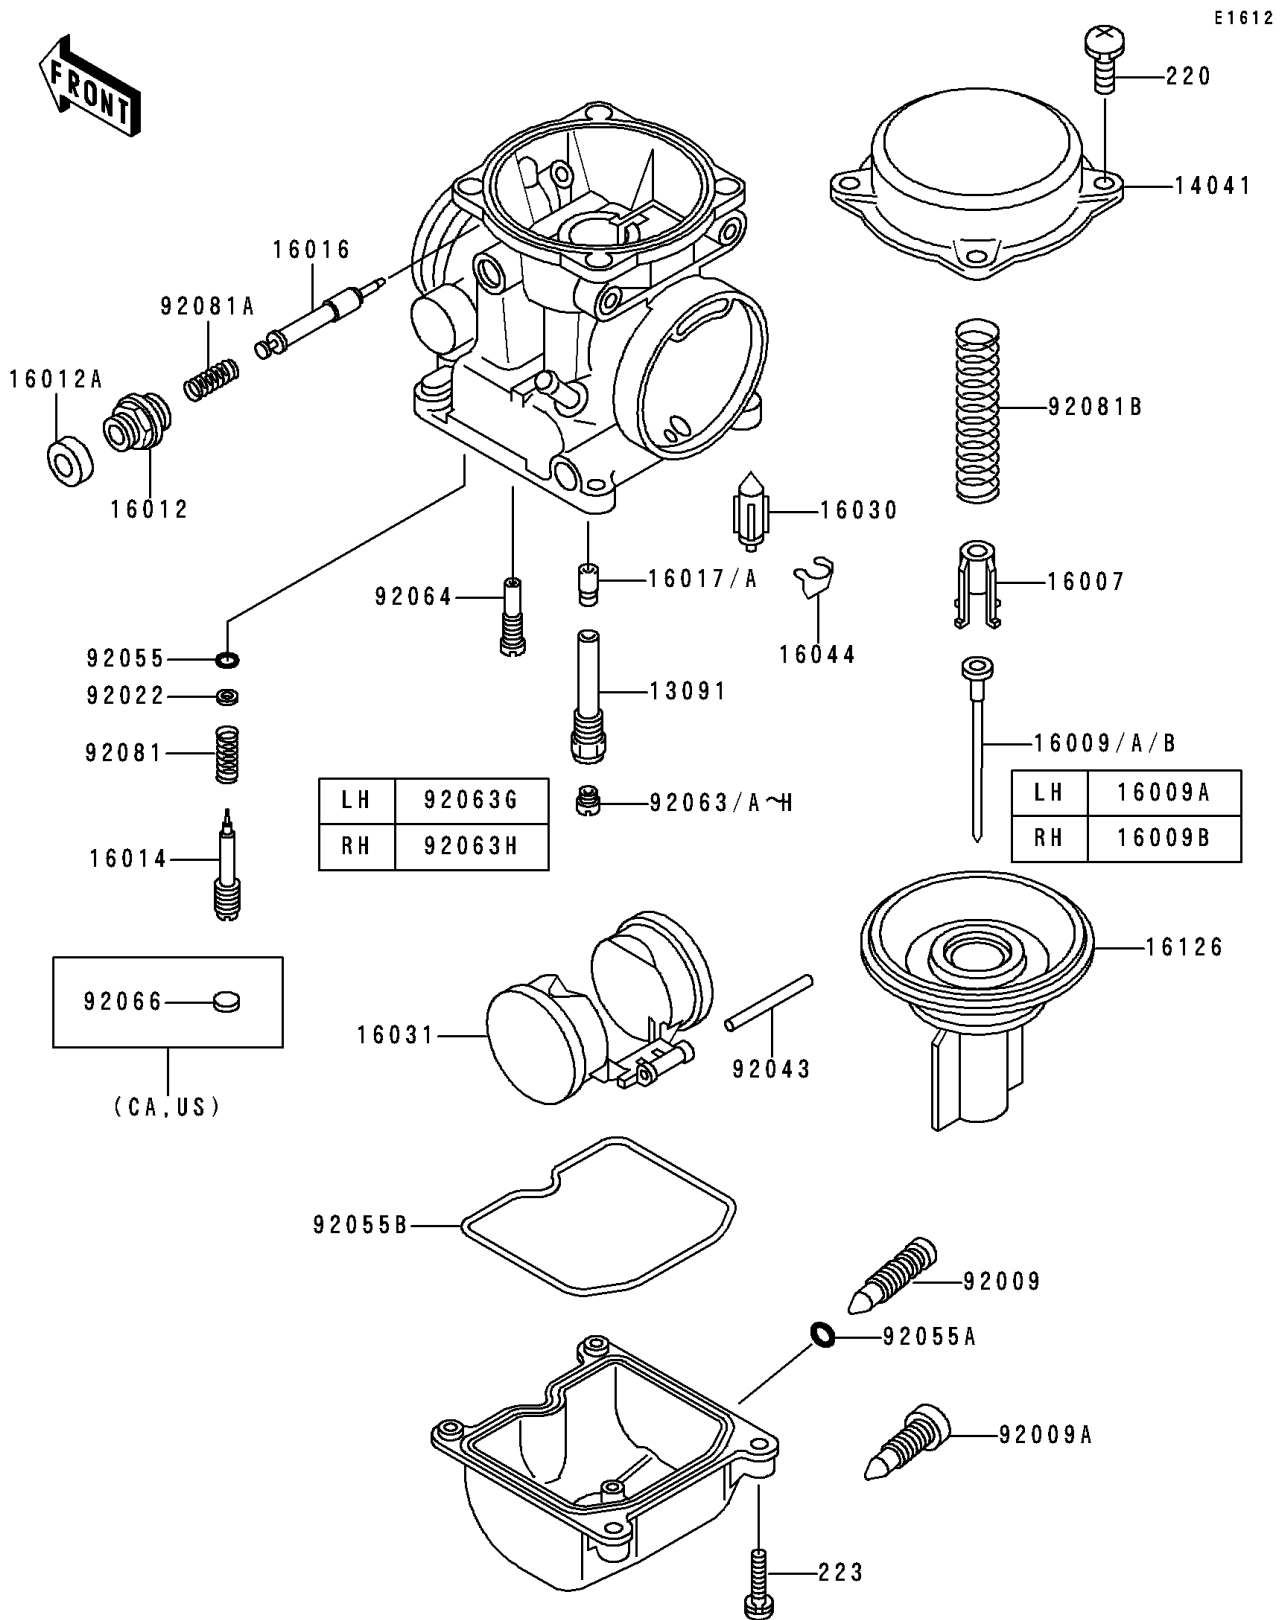

1991 Vulcan 500 PARTS DIAGRAM

Carburetor Parts