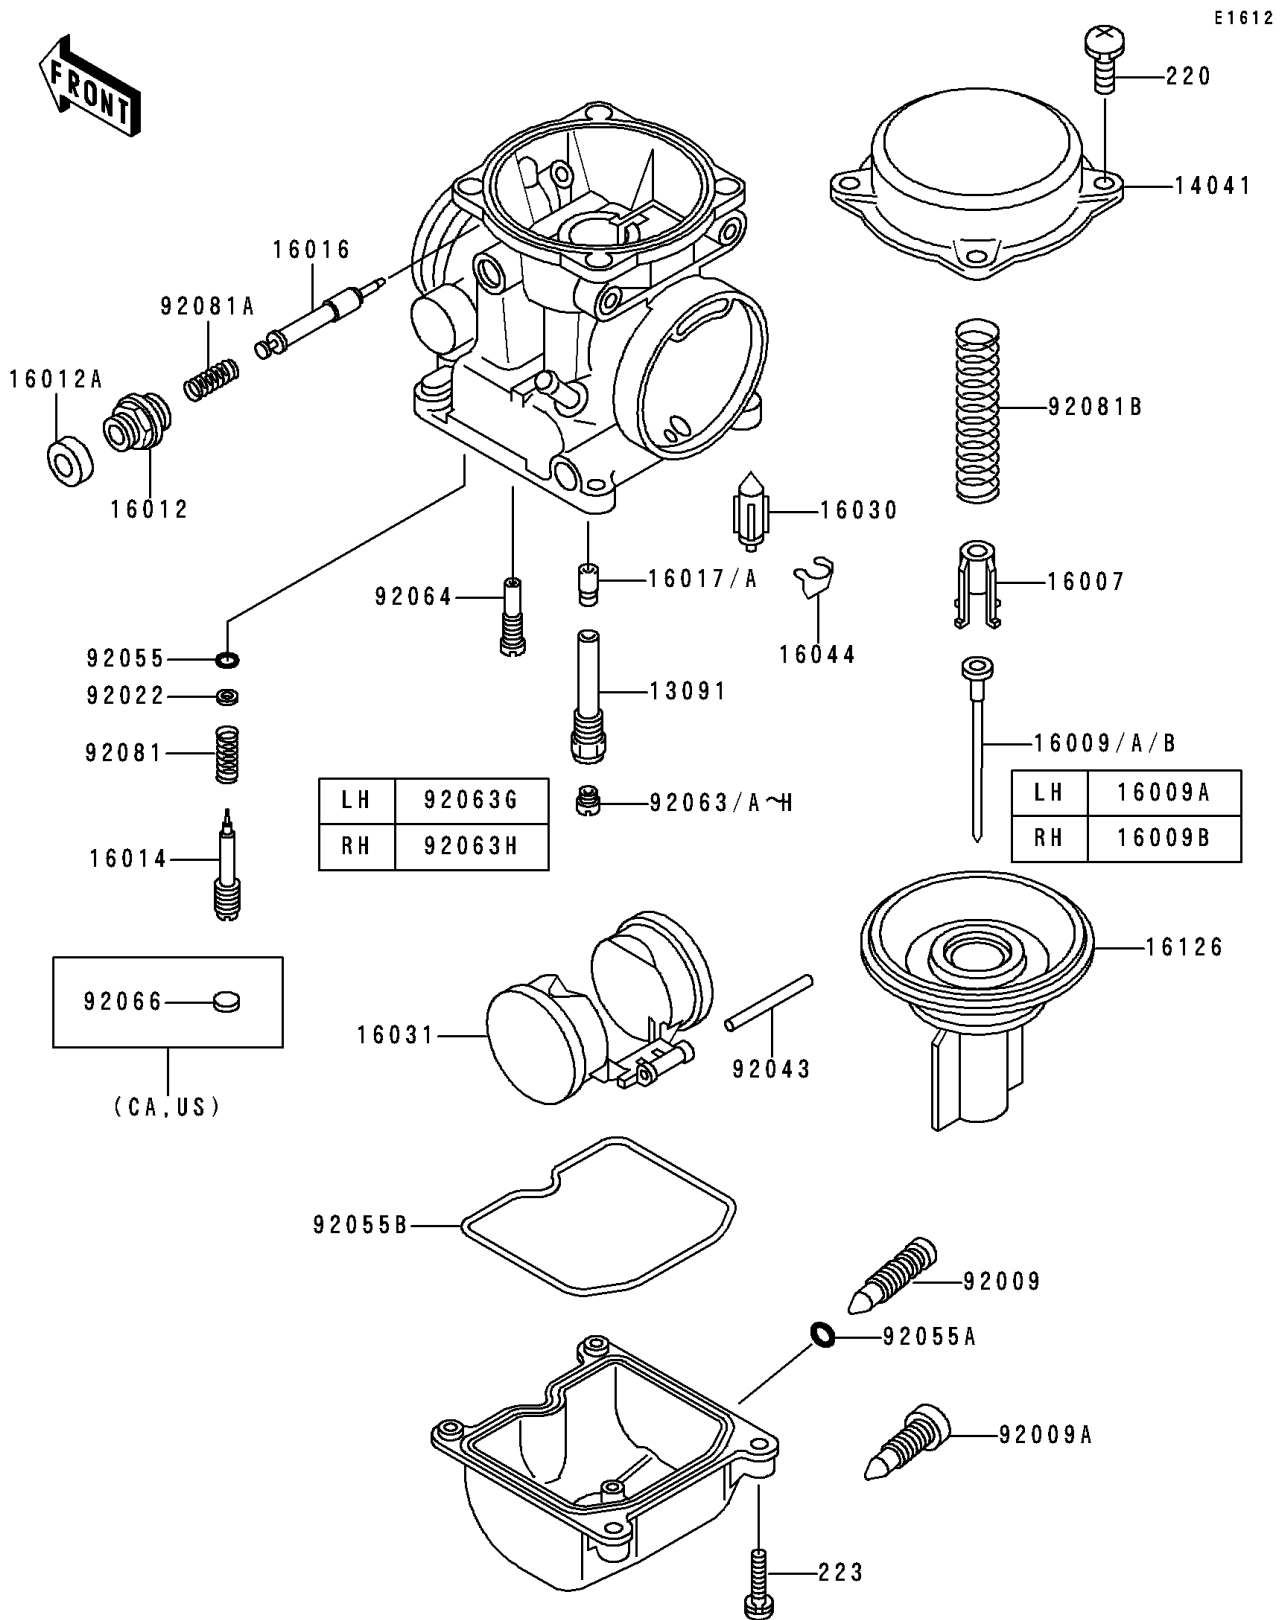

1990 Vulcan 500 PARTS DIAGRAM

Carburetor Parts

1990 Vulcan 500 PARTS LIST

Carburetor Parts

ITEM NAME	PART NUMBER	QUANTITY
HOLDER,NEEDLE JET (Ref # 13091)	13091-1425	2
COVER-COMP,MIXING CHAMBER (Ref # 14041)	14041-1065	2
SEAT-SPRING,VALVE (Ref # 16007)	16007-1117	2
NEEDLE-JET,N60Q (Ref # 16009)	16009-1615	2
CAP-STARTER PLUNGER (Ref # 16012)	16012-1051	2
CAP-STARTER PLUNGER (Ref # 16012A)	16012-1052	2
SCREW-PILOT AIR (Ref # 16014)	16014-1054	2
PLUNGER,STARTER (Ref # 16016)	16016-1077	2
JET-NEEDLE (Ref # 16017)	16017-1059	2
VALVE-FLOAT (Ref # 16030)	16030-1007	2
FLOAT (Ref # 16031)	16031-1056	2
CLAMP,FLOAT VALVE (Ref # 16044)	16044-007	2
VALVE,VACUUM,60PS (Ref # 16126)	16126-1173	2
SCREW,DRAIN,M6X1.0 (Ref # 92009)	92009-1095	2
SCREW,DRAIN,M6X0.75 (Ref # 92009A)	92009-1551	2
WASHER,PLAIN (Ref # 92022)	92022-1003	2
PIN,FLOAT (Ref # 92043)	92043-1207	2
RING-O,PILOT ADJUST (Ref # 92055)	92055-1002	2
RING-O,DRAIN SCREW (Ref # 92055A)	92055-1053	2
RING-O,FLOAT CHAMBER (Ref # 92055B)	92055-1222	2
JET-MAIN,#118 (Ref # 92063B)	92063-1071	2
JET-MAIN,#120 (Ref # 92063C)	92063-1072	2
JET-MAIN,#110 (Ref # 92063D)	92063-1114	2
SCREW-PAN-CROS (Ref # 220)	220B0408	7
SCREW-PAN-WS-CROS (Ref # 223)	223C0416	8
JET-MAIN,#108 (Ref # 92063F)	92063-1116	2
JET-MAIN,#112 (Ref # 92063G)	92063-1117	1
JET-MAIN,#115 (Ref # 92063H)	92063-1118	1
JET-PILOT,#35 (Ref # 92064)	92064-1101	2

1990 Vulcan 500 PARTS LIST

Carburetor Parts

ITEM NAME	PART NUMBER	QUANTITY
PLUG,PILOT AIR SCREW,6.9X2 (Ref # 92066)	92066-1051	2
SPRING,PILOT ADJUST SCREW (Ref # 92081)	92081-1002	2
SPRING,STARTER PLUNGER (Ref # 92081A)	92081-1618	2
SPRING,VACUUM VALVE (Ref # 92081B)	92081-1874	2
CIRCLIP-TYPE-E,4MM (Ref # 482)	482L4000	2