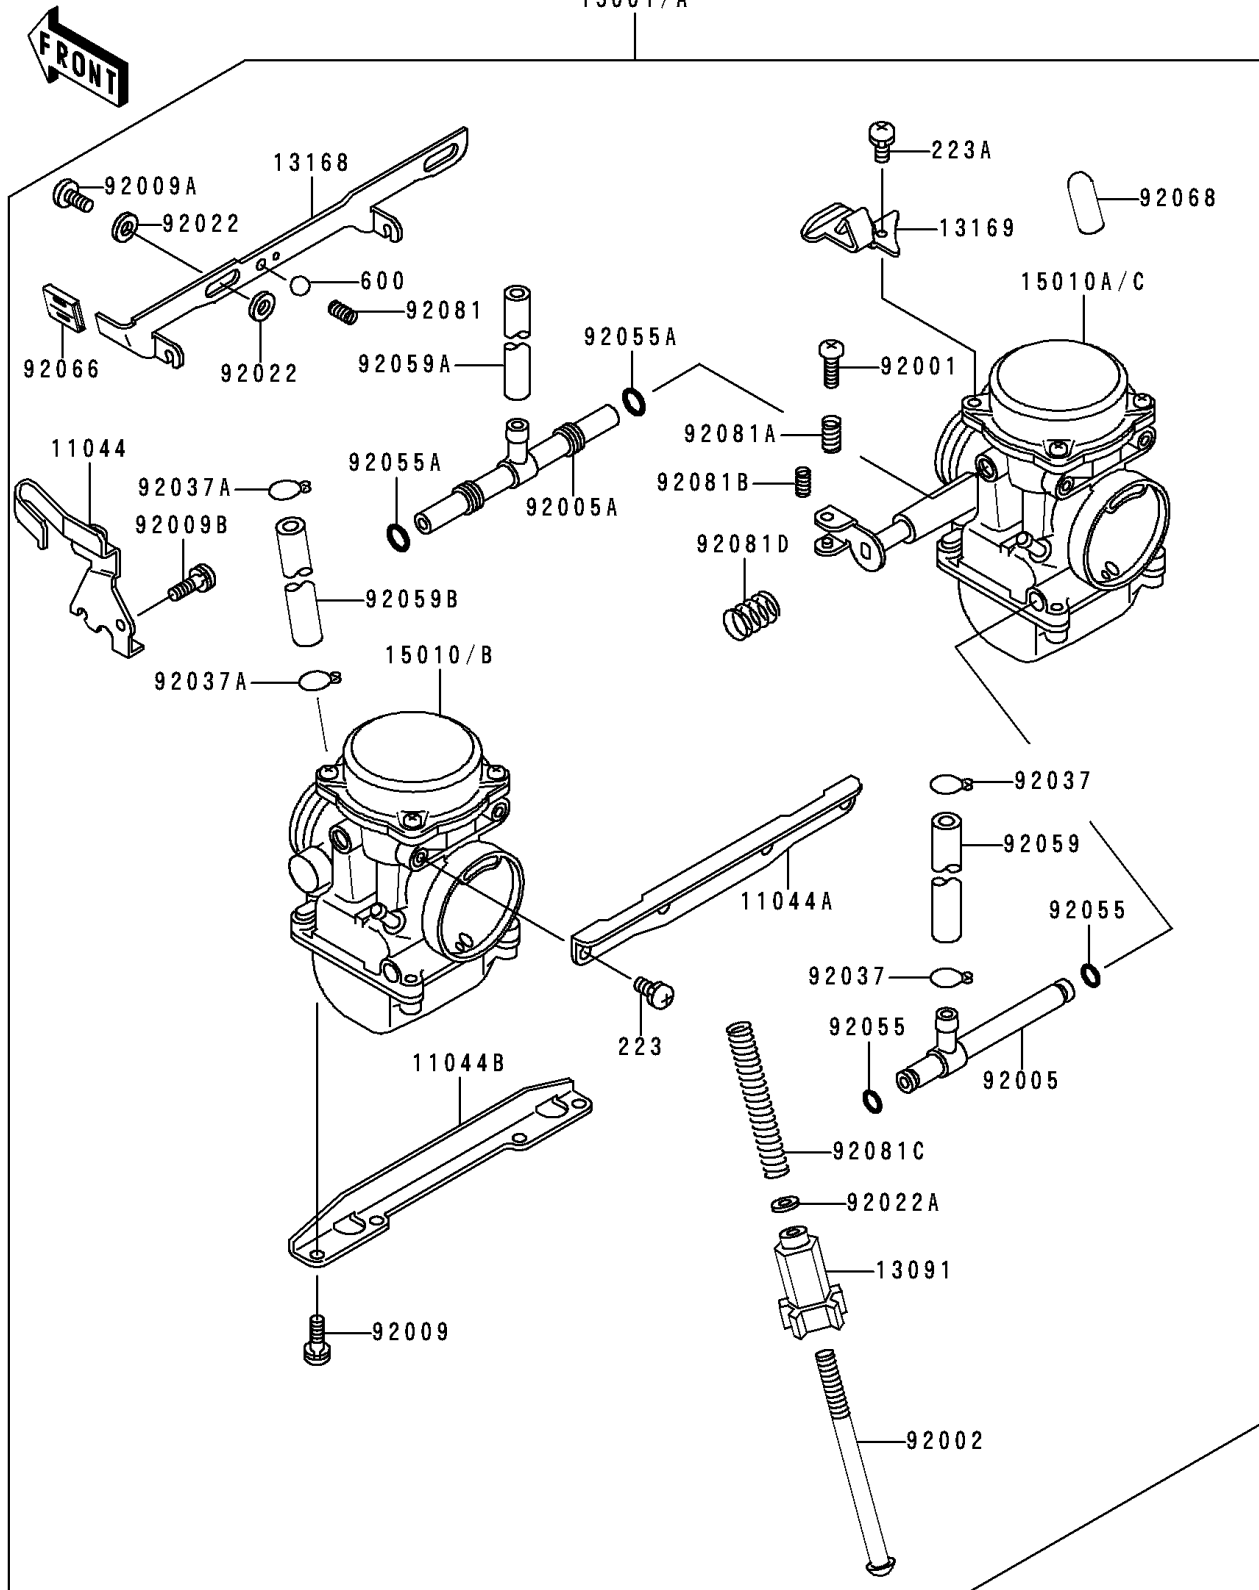

## 1994 Vulcan 500 PARTS LIST

Carburetor

| ITEM NAME                                  | PART NUMBER | QUANTITY |
|--|-------------|----------|
| BRACKET,THROTTLE CABLE (Ref # 11044)       | 11044-1312  | 1        |
| BRACKET,CARBURETOR STAY,UPP (Ref # 11044A) | 11044-1313  | 1        |
| BRACKET,CARBURETOR STAY,6MM (Ref # 11044B) | 11044-1314  | 1        |
| HOLDER,THROTTLE STOP SCREW (Ref # 13091)   | 13091-1382  | 1        |
| LEVER,STARTER (Ref # 13168)                | 13168-1444  | 1        |
| BOLT,THROTTLE ADJUST (Ref # 92001)         | 92001-1998  | 1        |
| BOLT,THROTTLE STOP SCREW (Ref # 92002)     | 92002-1552  | 1        |
| FITTING (Ref # 92005)                      | 92005-1133  | 1        |
| FITTING (Ref # 92005A)                     | 92005-1134  | 1        |
| SCREW,6X16 (Ref # 92009)                   | 92009-1129  | 1        |
| SCREW (Ref # 92009A)                       | 92009-1262  | 1        |
| SCREW,5X10 (Ref # 92009B)                  | 92009-1365  | 1        |
| WASHER,6.1X11X0.8,POLYACETAL (Ref # 92022) | 92022-1199  | 1        |
| WASHER,PLAIN,STOP SPRING (Ref # 92022A)    | 92022-1480  | 1        |
| CLAMP,FUEL TUBE (Ref # 92037)              | 92037-1075  | 1        |
| CLAMP,TUBE (Ref # 92037A)                  | 92037-1477  | 1        |
| RING-O (Ref # 92055)                       | 92055-1004  | 1        |
| RING-O,FUEL FITTING (Ref # 92055A)         | 92055-1223  | 1        |
| TUBE,7.3X12.5X180 (Ref # 92059)            | 92059-1597  | 1        |
| TUBE,6.5X9.5X260 (Ref # 92059A)            | 92059-1598  | 1        |
| TUBE,5X9X75 (Ref # 92059B)                 | 92059-1599  | 1        |
| PLUG,STARTER LEVER (Ref # 92066)           | 92066-1157  | 1        |
| SPRING,SHAFT STOP (Ref # 92081)            | 92081-1619  | 1        |
| SPRING,THROTTLE ADJUST UPP (Ref # 92081A)  | 92081-1620  | 1        |
| SPRING,THROTTLE ADJUST LWR (Ref # 92081B)  | 92081-1621  | 1        |
| SCREW-PAN-WS-CROS (Ref # 223)              | 223C0510    | 1        |
| BALL-STEEL,3/16" (Ref # 600)               | 600A0600    | 1        |
| SPRING,THROTTLE STOP SCREW (Ref # 92081C)  | 92081-1875  | 1        |
| SPRING (Ref # 92081D)                      | 92081-1876  | 1        |