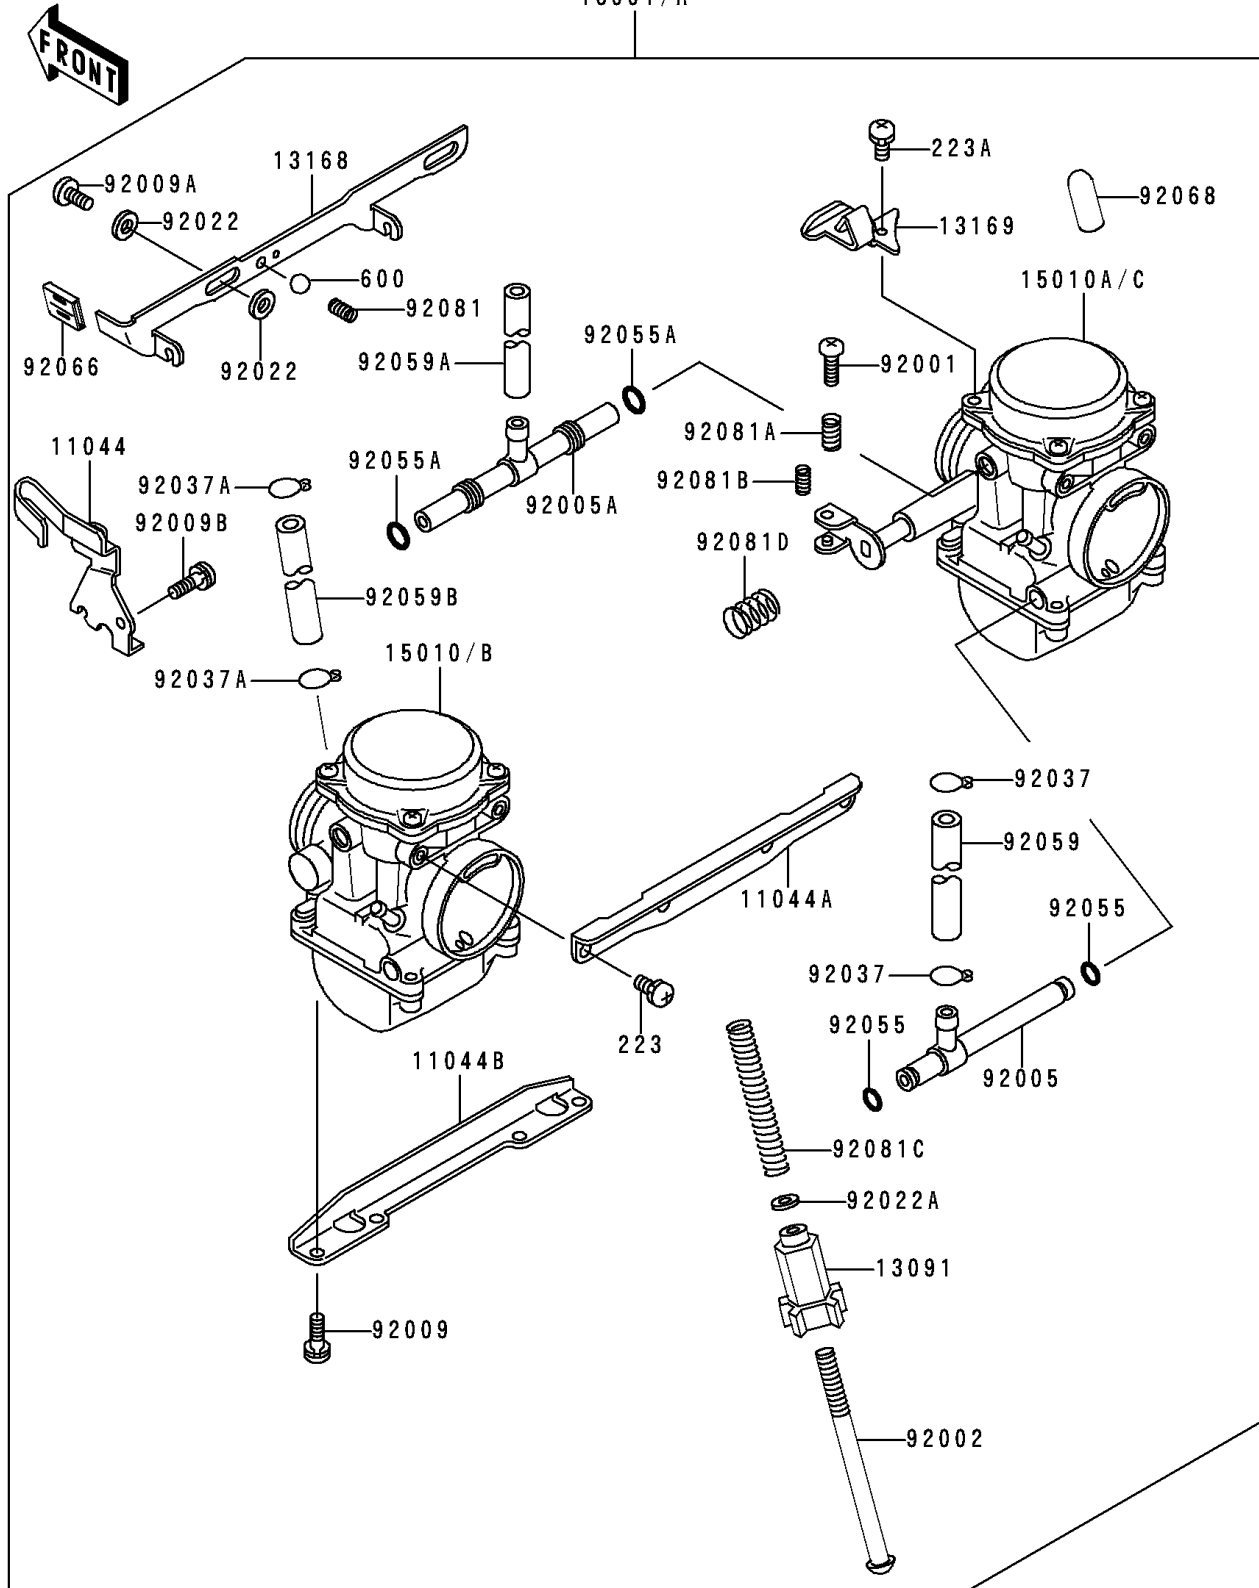

# 1994 Vulcan 500 PARTS DIAGRAM

Carburetor

15001/A

E1611

## Carburetor

ITEM NAME	PART NUMBER	QUANTITY
BRACKET,THROTTLE CABLE (Ref # 11044)	11044-1312	1
BRACKET,CARBURETOR STAY,UPP (Ref # 11044A)	11044-1313	1
BRACKET,CARBURETOR STAY,6MM (Ref # 11044B)	11044-1314	1
HOLDER,THROTTLE STOP SCREW (Ref # 13091)	13091-1382	1
LEVER,STARTER (Ref # 13168)	13168-1444	1
BOLT,THROTTLE ADJUST (Ref # 92001)	92001-1998	1
BOLT,THROTTLE STOP SCREW (Ref # 92002)	92002-1552	1
FITTING (Ref # 92005)	92005-1133	1
FITTING (Ref # 92005A)	92005-1134	1
SCREW,6X16 (Ref # 92009)	92009-1129	4
SCREW (Ref # 92009A)	92009-1262	2
SCREW,5X10 (Ref # 92009B)	92009-1365	1
WASHER,6.1X11X0.8,POLYACETAL (Ref # 92022)	92022-1199	4
WASHER,PLAIN,STOP SPRING (Ref # 92022A)	92022-1480	1
CLAMP,FUEL TUBE (Ref # 92037)	92037-1075	2
CLAMP,TUBE (Ref # 92037A)	92037-1477	2
RING-O (Ref # 92055)	92055-1004	2
RING-O,FUEL FITTING (Ref # 92055A)	92055-1223	2
TUBE,7.3X12.5X180 (Ref # 92059)	92059-1597	1
TUBE,6.5X9.5X260 (Ref # 92059A)	92059-1598	1
TUBE,5X9X75 (Ref # 92059B)	92059-1599	1
PLUG,STARTER LEVER (Ref # 92066)	92066-1157	1
SPRING,SHAFT STOP (Ref # 92081)	92081-1619	1
SPRING,THROTTLE ADJUST UPP (Ref # 92081A)	92081-1620	1
SPRING,THROTTLE ADJUST LWR (Ref # 92081B)	92081-1621	1
SCREW-PAN-WS-CROS (Ref # 223)	223C0510	4
BALL-STEEL,3/16" (Ref # 600)	600A0600	1
SPRING,THROTTLE STOP SCREW (Ref # 92081C)	92081-1875	1
SPRING (Ref # 92081D)	92081-1876	1

# 1994 Vulcan 500 PARTS LIST

## Carburetor

ITEM NAME	PART NUMBER	QUANTITY
PLATE (Ref # 13169)	13169-1955	1
CARBURETOR-ASSY (Ref # 15001)	15001-1568	1
CARBURETOR-ASSY (Ref # 15001A)	15001-1573	1
CARBURETOR,LH (Ref # 15010)	15010-1053	1
CARBURETOR,RH (Ref # 15010A)	15010-1054	1
CARBURETOR,LH (Ref # 15010B)	15010-1055	1
CARBURETOR,RH (Ref # 15010C)	15010-1056	1
PLUG,12X25 (Ref # 92068)	92068-006	1
SCREW-PAN-WS-CROS (Ref # 223A)	223D0410	1