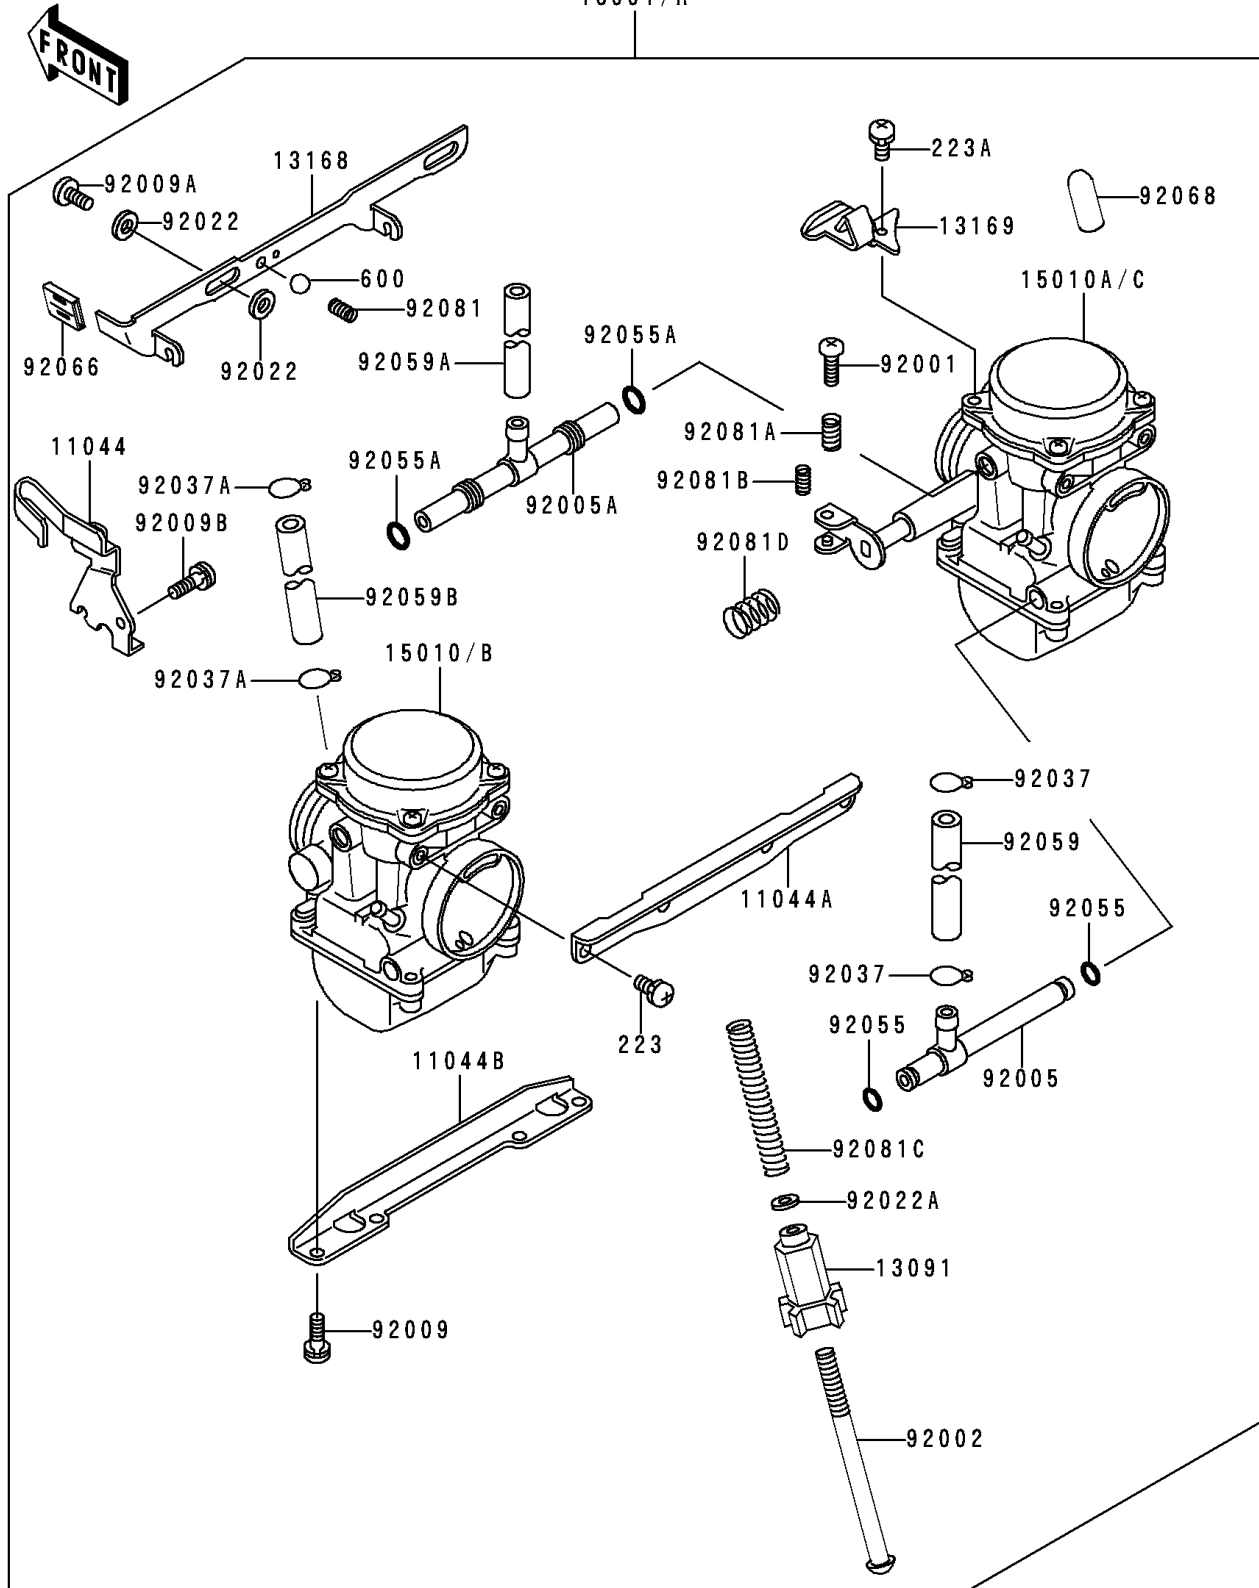

# 1993 Vulcan 500 PARTS DIAGRAM

Carburetor

15001/A

E1611

## Carburetor

ITEM NAME	PART NUMBER	QUANTITY
BRACKET,THROTTLE CABLE (Ref # 11044)	11044-1312	1
BRACKET,CARBURETOR STAY,UPP (Ref # 11044A)	11044-1313	1
BRACKET,CARBURETOR STAY,6MM (Ref # 11044B)	11044-1314	1
HOLDER,THROTTLE STOP SCREW (Ref # 13091)	13091-1382	1
LEVER,STARTER (Ref # 13168)	13168-1444	1
BOLT,THROTTLE ADJUST (Ref # 92001)	92001-1998	1
BOLT,THROTTLE STOP SCREW (Ref # 92002)	92002-1552	1
FITTING (Ref # 92005)	92005-1133	1
FITTING (Ref # 92005A)	92005-1134	1
SCREW,6X16 (Ref # 92009)	92009-1129	4
SCREW (Ref # 92009A)	92009-1262	2
SCREW,5X10 (Ref # 92009B)	92009-1365	1
WASHER,6.1X11X0.8,POLYACETAL (Ref # 92022)	92022-1199	4
WASHER,PLAIN,STOP SPRING (Ref # 92022A)	92022-1480	1
CLAMP,FUEL TUBE (Ref # 92037)	92037-1075	2
CLAMP,TUBE (Ref # 92037A)	92037-1477	2
RING-O (Ref # 92055)	92055-1004	2
RING-O,FUEL FITTING (Ref # 92055A)	92055-1223	2
TUBE,7.3X12.5X180 (Ref # 92059)	92059-1597	1
TUBE,6.5X9.5X260 (Ref # 92059A)	92059-1598	1
TUBE,5X9X75 (Ref # 92059B)	92059-1599	1
PLUG,STARTER LEVER (Ref # 92066)	92066-1157	1
SPRING,SHAFT STOP (Ref # 92081)	92081-1619	1
SPRING,THROTTLE ADJUST UPP (Ref # 92081A)	92081-1620	1
SPRING,THROTTLE ADJUST LWR (Ref # 92081B)	92081-1621	1
SCREW-PAN-WS-CROS (Ref # 223)	223C0510	4
BALL-STEEL,3/16" (Ref # 600)	600A0600	1
SPRING,THROTTLE STOP SCREW (Ref # 92081C)	92081-1875	1
SPRING (Ref # 92081D)	92081-1876	1

# 1993 Vulcan 500 PARTS LIST

## Carburetor

ITEM NAME	PART NUMBER	QUANTITY
PLATE (Ref # 13169)	13169-1955	1
CARBURETOR-ASSY (Ref # 15001)	15001-1568	1
CARBURETOR-ASSY (Ref # 15001A)	15001-1573	1
CARBURETOR,LH (Ref # 15010)	15010-1053	1
CARBURETOR,RH (Ref # 15010A)	15010-1054	1
CARBURETOR,LH (Ref # 15010B)	15010-1055	1
CARBURETOR,RH (Ref # 15010C)	15010-1056	1
PLUG,12X25 (Ref # 92068)	92068-006	1
SCREW-PAN-WS-CROS (Ref # 223A)	223D0410	1