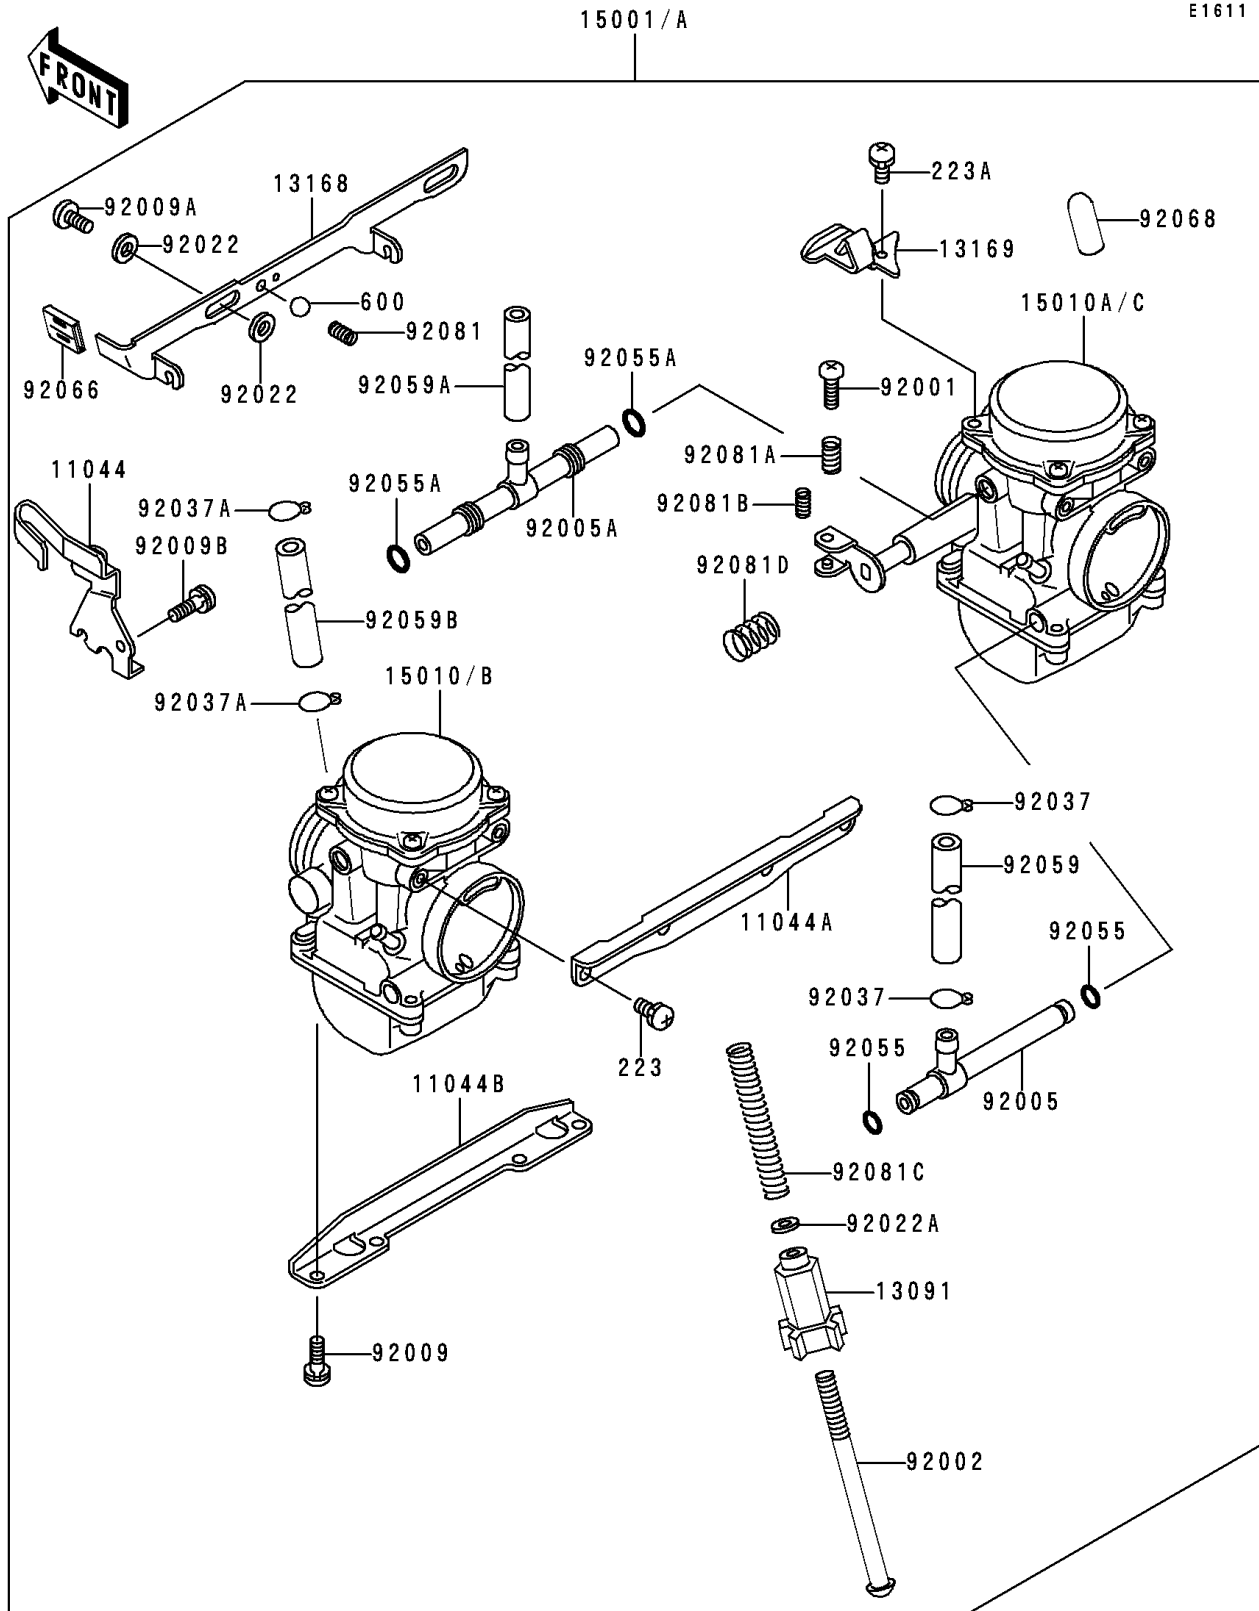

## 1991 Vulcan 500 PARTS DIAGRAM

Carburetor

## 1991 Vulcan 500 PARTS LIST

Carburetor

ITEM NAME	PART NUMBER	QUANTITY
BRACKET,THROTTLE CABLE (Ref # 11044)	11044-1312	1
BRACKET,CARBURETOR STAY,UPP (Ref # 11044A)	11044-1313	1
BRACKET,CARBURETOR STAY,6MM (Ref # 11044B)	11044-1314	1
HOLDER,THROTTLE STOP SCREW (Ref # 13091)	13091-1382	1
LEVER,STARTER (Ref # 13168)	13168-1444	1
BOLT,THROTTLE ADJUST (Ref # 92001)	92001-1998	1
BOLT,THROTTLE STOP SCREW (Ref # 92002)	92002-1552	1
FITTING (Ref # 92005)	92005-1133	1
FITTING (Ref # 92005A)	92005-1134	1
SCREW,6X16 (Ref # 92009)	92009-1129	1
SCREW (Ref # 92009A)	92009-1262	1
SCREW,5X10 (Ref # 92009B)	92009-1365	1
WASHER,6.1X11X0.8,POLYACETAL (Ref # 92022)	92022-1199	1
WASHER,PLAIN,STOP SPRING (Ref # 92022A)	92022-1480	1
CLAMP,FUEL TUBE (Ref # 92037)	92037-1075	1
CLAMP,TUBE (Ref # 92037A)	92037-1477	1
RING-O (Ref # 92055)	92055-1004	1
RING-O,FUEL FITTING (Ref # 92055A)	92055-1223	1
TUBE,7.3X12.5X180 (Ref # 92059)	92059-1597	1
TUBE,6.5X9.5X260 (Ref # 92059A)	92059-1598	1
TUBE,5X9X75 (Ref # 92059B)	92059-1599	1
PLUG,STARTER LEVER (Ref # 92066)	92066-1157	1
SPRING,SHAFT STOP (Ref # 92081)	92081-1619	1
SPRING,THROTTLE ADJUST UPP (Ref # 92081A)	92081-1620	1
SPRING,THROTTLE ADJUST LWR (Ref # 92081B)	92081-1621	1
SCREW-PAN-WS-CROS (Ref # 223)	223C0510	1
BALL-STEEL,3/16" (Ref # 600)	600A0600	1
SPRING,THROTTLE STOP SCREW (Ref # 92081C)	92081-1875	1
SPRING (Ref # 92081D)	92081-1876	1

## 1991 Vulcan 500 PARTS LIST

Carburetor

ITEM NAME	PART NUMBER	QUANTITY
PLATE (Ref # 13169)	13169-1955	1
CARBURETOR-ASSY (Ref # 15001)	15001-1568	1
CARBURETOR-ASSY (Ref # 15001A)	15001-1573	1
CARBURETOR,LH (Ref # 15010)	15010-1053	1
CARBURETOR,RH (Ref # 15010A)	15010-1054	1
CARBURETOR,LH (Ref # 15010B)	15010-1055	1
CARBURETOR,RH (Ref # 15010C)	15010-1056	1
PLUG,12X25 (Ref # 92068)	92068-006	1
SCREW-PAN-WS-CROS (Ref # 223A)	223D0410	1