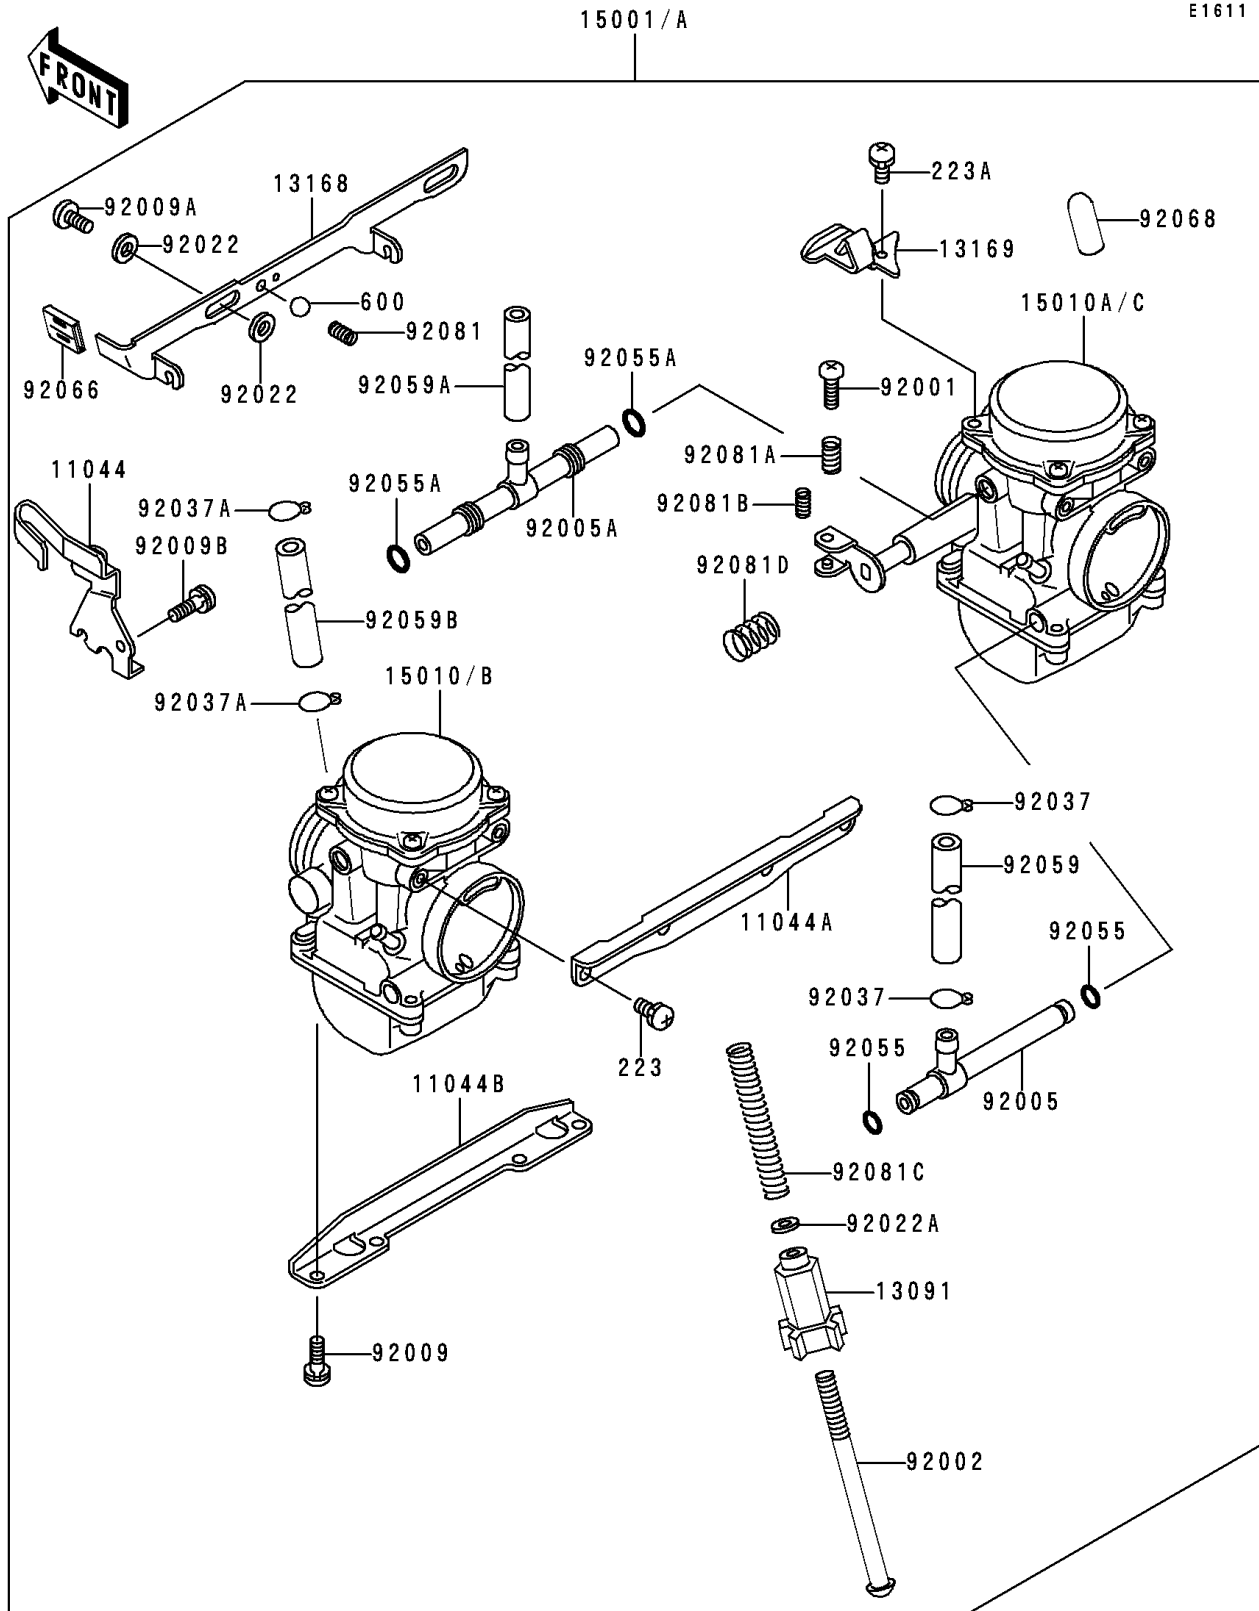

1990 Vulcan 500 PARTS DIAGRAM

Carburetor

1990 Vulcan 500 PARTS LIST

Carburetor

ITEM NAME	PART NUMBER	QUANTITY
BRACKET,THROTTLE CABLE (Ref # 11044)	11044-1312	1
BRACKET,CARBURETOR STAY,UPP (Ref # 11044A)	11044-1313	1
BRACKET,CARBURETOR STAY,6MM (Ref # 11044B)	11044-1314	1
HOLDER,THROTTLE STOP SCREW (Ref # 13091)	13091-1382	1
LEVER,STARTER (Ref # 13168)	13168-1444	1
PLATE (Ref # 13169)	13169-1955	1
CARBURETOR-ASSY (Ref # 15001)	15001-1568	1
CARBURETOR,LH (Ref # 15010B)	15010-1055	1
CARBURETOR,RH (Ref # 15010C)	15010-1056	1
BOLT,THROTTLE ADJUST (Ref # 92001)	92001-1998	1
BOLT,THROTTLE STOP SCREW (Ref # 92002)	92002-1552	1
FITTING (Ref # 92005)	92005-1133	1
FITTING (Ref # 92005A)	92005-1134	1
SCREW,6X16 (Ref # 92009)	92009-1129	4
SCREW (Ref # 92009A)	92009-1262	2
SCREW,5X10 (Ref # 92009B)	92009-1365	1
WASHER,6.1X11X0.8,POLYACETAL (Ref # 92022)	92022-1199	4
WASHER,PLAIN,STOP SPRING (Ref # 92022A)	92022-1480	1
CLAMP,FUEL TUBE (Ref # 92037)	92037-1075	2
CLAMP,TUBE (Ref # 92037A)	92037-1477	2
RING-O (Ref # 92055)	92055-1004	2
RING-O,FUEL FITTING (Ref # 92055A)	92055-1223	2
TUBE,7.3X12.5X180 (Ref # 92059)	92059-1597	1
TUBE,6.5X9.5X260 (Ref # 92059A)	92059-1598	1
TUBE,5X9X75 (Ref # 92059B)	92059-1599	1
PLUG,STARTER LEVER (Ref # 92066)	92066-1157	1
SPRING,SHAFT STOP (Ref # 92081)	92081-1619	1
SPRING,THROTTLE ADJUST UPP (Ref # 92081A)	92081-1620	1
SPRING,THROTTLE ADJUST LWR (Ref # 92081B)	92081-1621	1

1990 Vulcan 500 PARTS LIST

Carburetor

ITEM NAME	PART NUMBER	QUANTITY
SCREW-PAN-WS-CROS (Ref # 223)	223C0510	4
SCREW-PAN-WS-CROS (Ref # 223A)	223D0410	1
BALL-STEEL,3/16" (Ref # 600)	600A0600	1
SPRING,THROTTLE STOP SCREW (Ref # 92081C)	92081-1875	1
SPRING (Ref # 92081D)	92081-1876	1