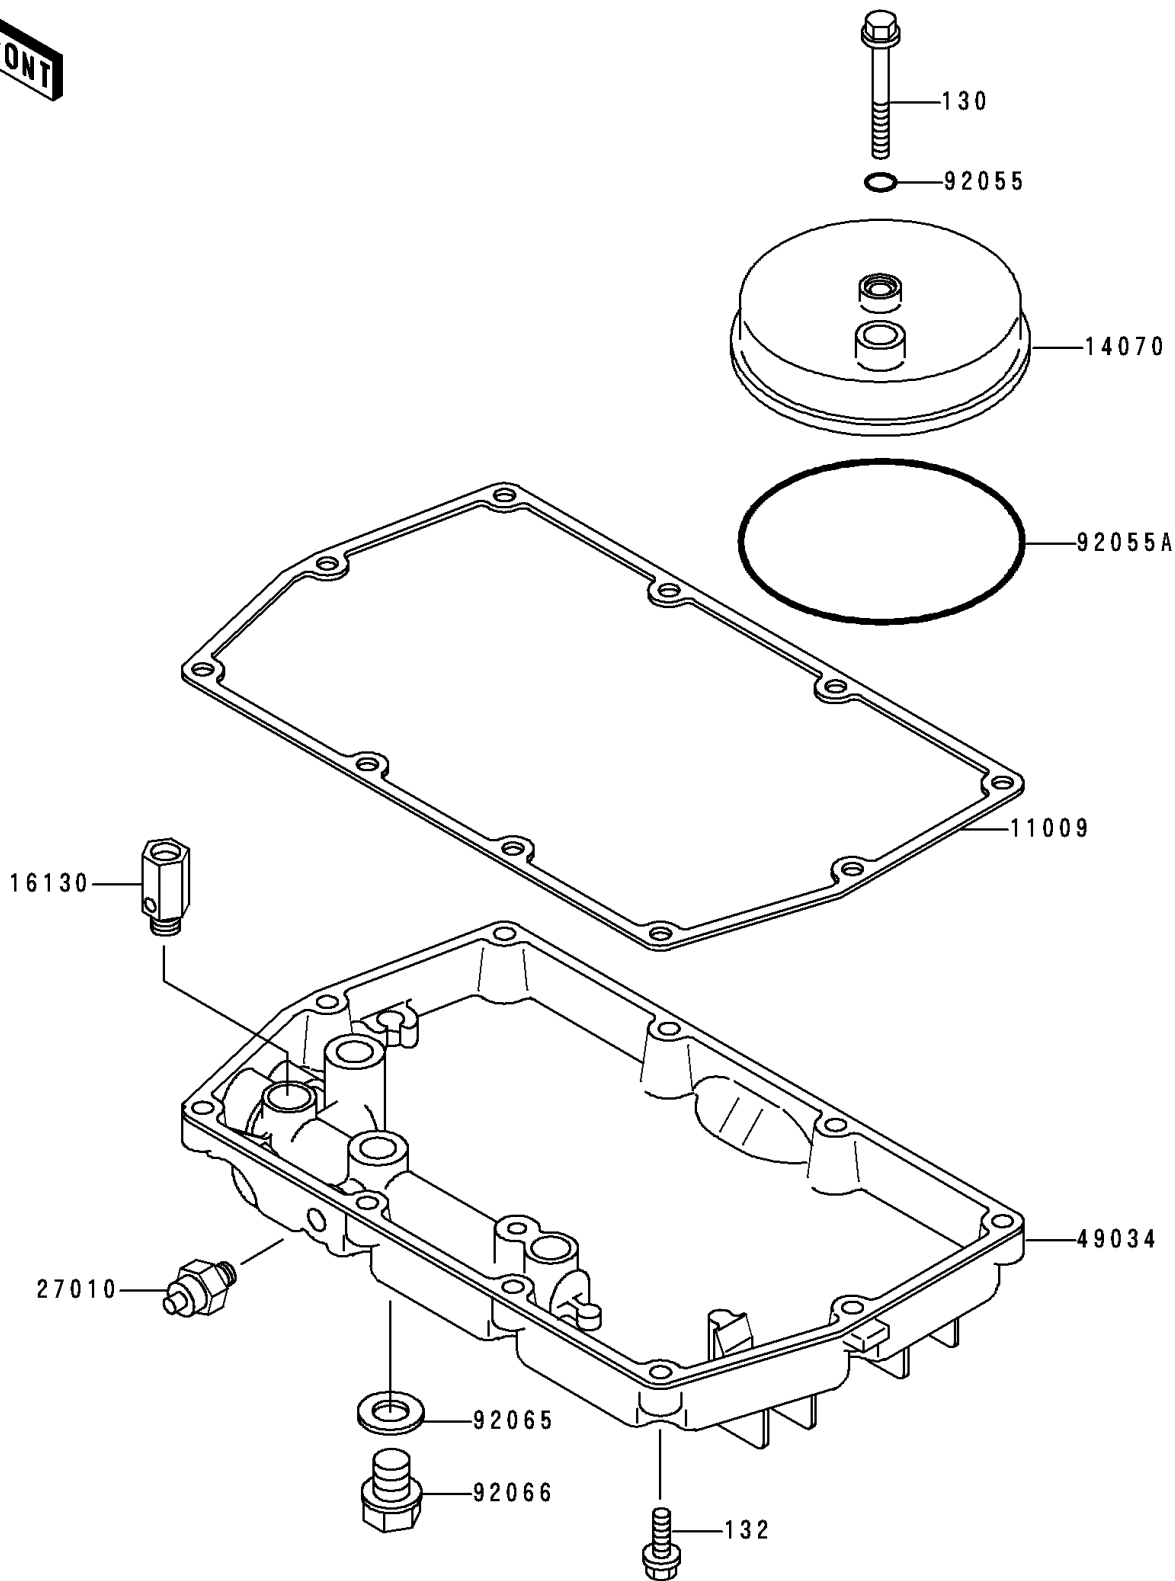

## 1994 Vulcan 500 PARTS DIAGRAM

Breather Cover/Oil Pan

E 1432

## 1994 Vulcan 500 PARTS LIST

Breather Cover/Oil Pan

| ITEM NAME                               | PART NUMBER | QUANTITY |
|---|-------------|----------|
| BOLT-FLANGED (Ref # 130)                | 130Y0645    | 1        |
| BOLT-FLANGED-SMALL (Ref # 132)          | 132Y0625    | 1        |
| GASKET,OIL PAN (Ref # 11009)            | 11009-1837  | 1        |
| BODY-BREATHER (Ref # 14070)             | 14070-1058  | 1        |
| VALVE-ASSY-RELIEF (Ref # 16130)         | 16130-1001  | 1        |
| SWITCH,OIL PRESSURE (Ref # 27010)       | 27010-1313  | 1        |
| PAN-OIL (Ref # 49034)                   | 49034-1071  | 1        |
| RING-O,6MM (Ref # 92055)                | 92055-1089  | 1        |
| RING-O,BREATHER BODY (Ref # 92055A)     | 92055-1284  | 1        |
| GASKET,12X22X2,DRAIN PLUG (Ref # 92065) | 92065-097   | 1        |
| PLUG,OIL DRAIN,12X15 (Ref # 92066)      | 92066-1174  | 1        |