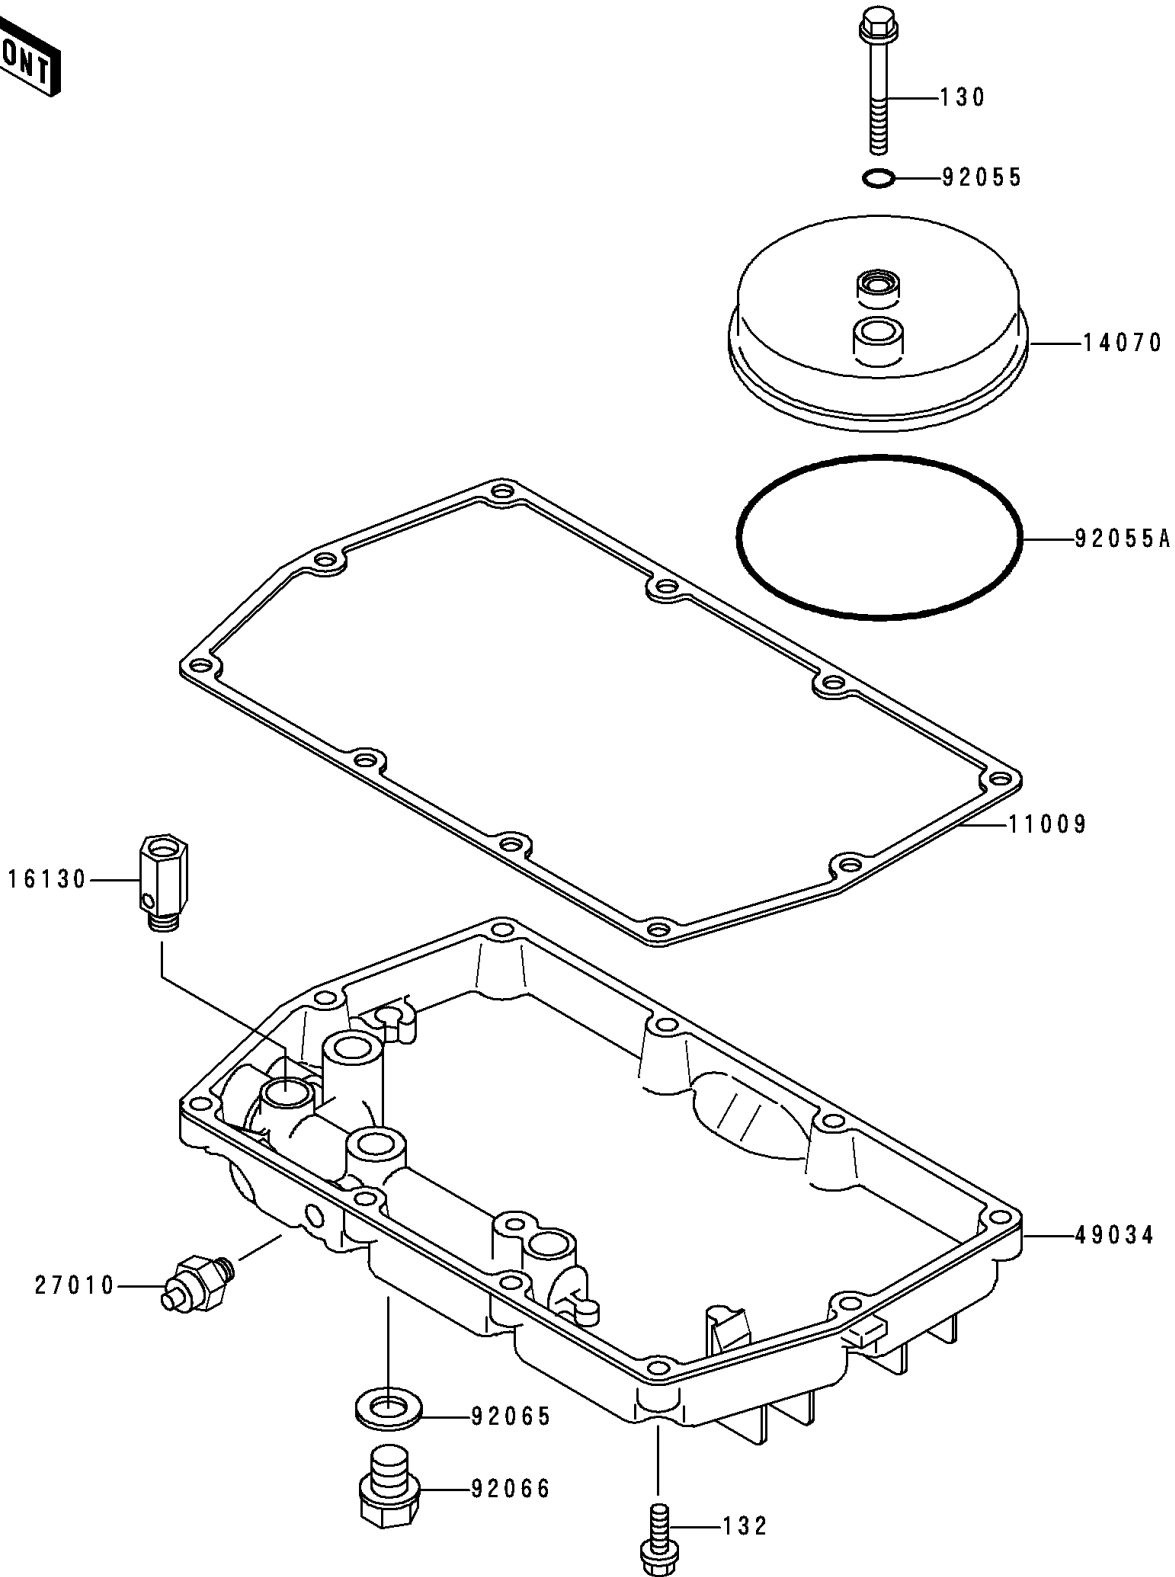

1994 Vulcan 500 PARTS DIAGRAM

Breather Cover/Oil Pan

E 1432

1994 Vulcan 500 PARTS LIST

Breather Cover/Oil Pan

| ITEM NAME | PART NUMBER | QUANTITY |
|---|-------------|----------|
| BOLT-FLANGED (Ref # 130) | 130Y0645 | 1 |
| BOLT-FLANGED-SMALL (Ref # 132) | 132Y0625 | 10 |
| GASKET,OIL PAN (Ref # 11009) | 11009-1837 | 1 |
| BODY-BREATHER (Ref # 14070) | 14070-1058 | 1 |
| VALVE-ASSY-RELIEF (Ref # 16130) | 16130-1001 | 1 |
| SWITCH,OIL PRESSURE (Ref # 27010) | 27010-1313 | 1 |
| PAN-OIL (Ref # 49034) | 49034-1071 | 1 |
| RING-O,6MM (Ref # 92055) | 92055-1089 | 1 |
| RING-O,BREATHER BODY (Ref # 92055A) | 92055-1284 | 1 |
| GASKET,12X22X2,DRAIN PLUG (Ref # 92065) | 92065-097 | 1 |
| PLUG,OIL DRAIN,12X15 (Ref # 92066) | 92066-1174 | 1 |