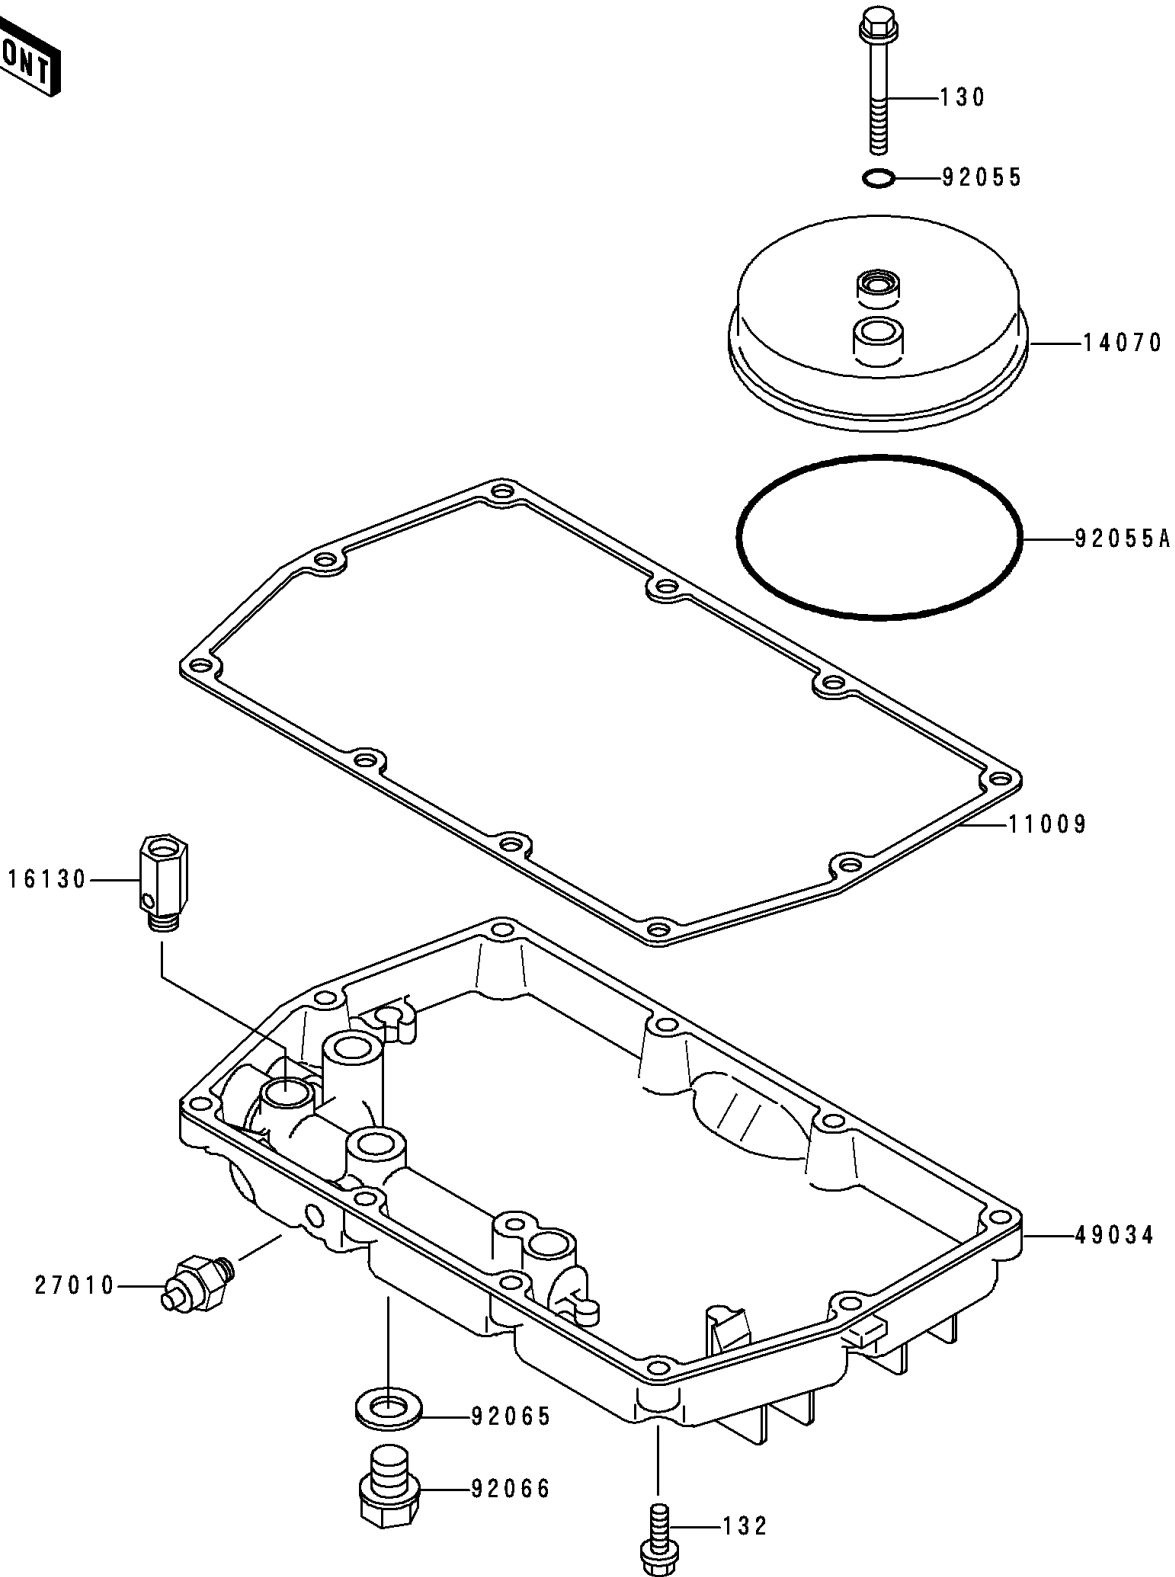

# 1993 Vulcan 500 PARTS DIAGRAM

Breather Cover/Oil Pan

E 1432

## 1993 Vulcan 500 PARTS LIST

### Breather Cover/Oil Pan

ITEM NAME	PART NUMBER	QUANTITY
BOLT-FLANGED (Ref # 130)	130Y0645	1
BOLT-FLANGED-SMALL (Ref # 132)	132Y0625	10
GASKET,OIL PAN (Ref # 11009)	11009-1837	1
BODY-BREATHER (Ref # 14070)	14070-1058	1
VALVE-ASSY-RELIEF (Ref # 16130)	16130-1001	1
SWITCH,OIL PRESSURE (Ref # 27010)	27010-1313	1
PAN-OIL (Ref # 49034)	49034-1071	1
RING-O,6MM (Ref # 92055)	92055-1089	1
RING-O,BREATHER BODY (Ref # 92055A)	92055-1284	1
GASKET,12X22X2,DRAIN PLUG (Ref # 92065)	92065-097	1
PLUG,OIL DRAIN,12X15 (Ref # 92066)	92066-1174	1