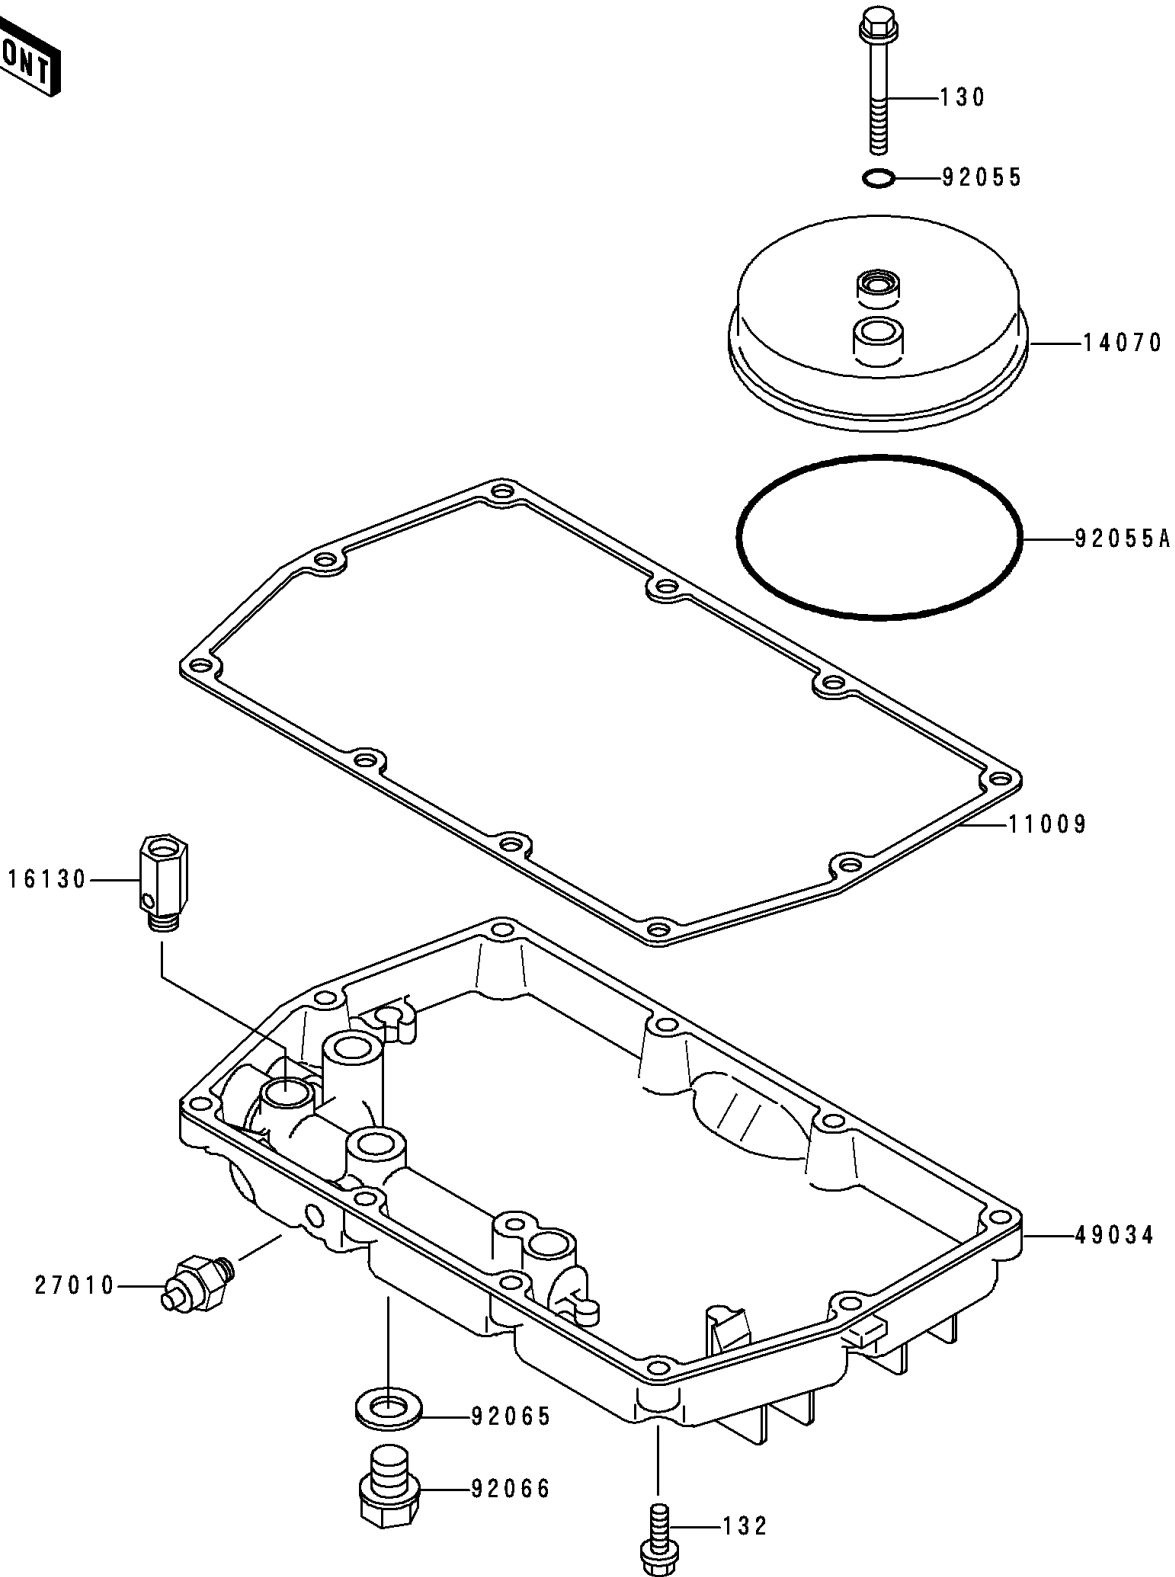

1990 Vulcan 500 PARTS DIAGRAM

Breather Cover/Oil Pan

E 1432

1990 Vulcan 500 PARTS LIST

Breather Cover/Oil Pan

ITEM NAME	PART NUMBER	QUANTITY
BOLT-FLANGED (Ref # 130)	130Y0645	1
BOLT-FLANGED-SMALL (Ref # 132)	132Y0625	10
GASKET,OIL PAN (Ref # 11009)	11009-1837	1
BODY-BREATHER (Ref # 14070)	14070-1058	1
VALVE-ASSY-RELIEF (Ref # 16130)	16130-1001	1
SWITCH,OIL PRESSURE (Ref # 27010)	27010-1313	1
PAN-OIL (Ref # 49034)	49034-1071	1
RING-O,6MM (Ref # 92055)	92055-1089	1
RING-O,BREATHER BODY (Ref # 92055A)	92055-1284	1
GASKET,12X22X2,DRAIN PLUG (Ref # 92065)	92065-097	1
PLUG,OIL DRAIN,12X15 (Ref # 92066)	92066-1174	1