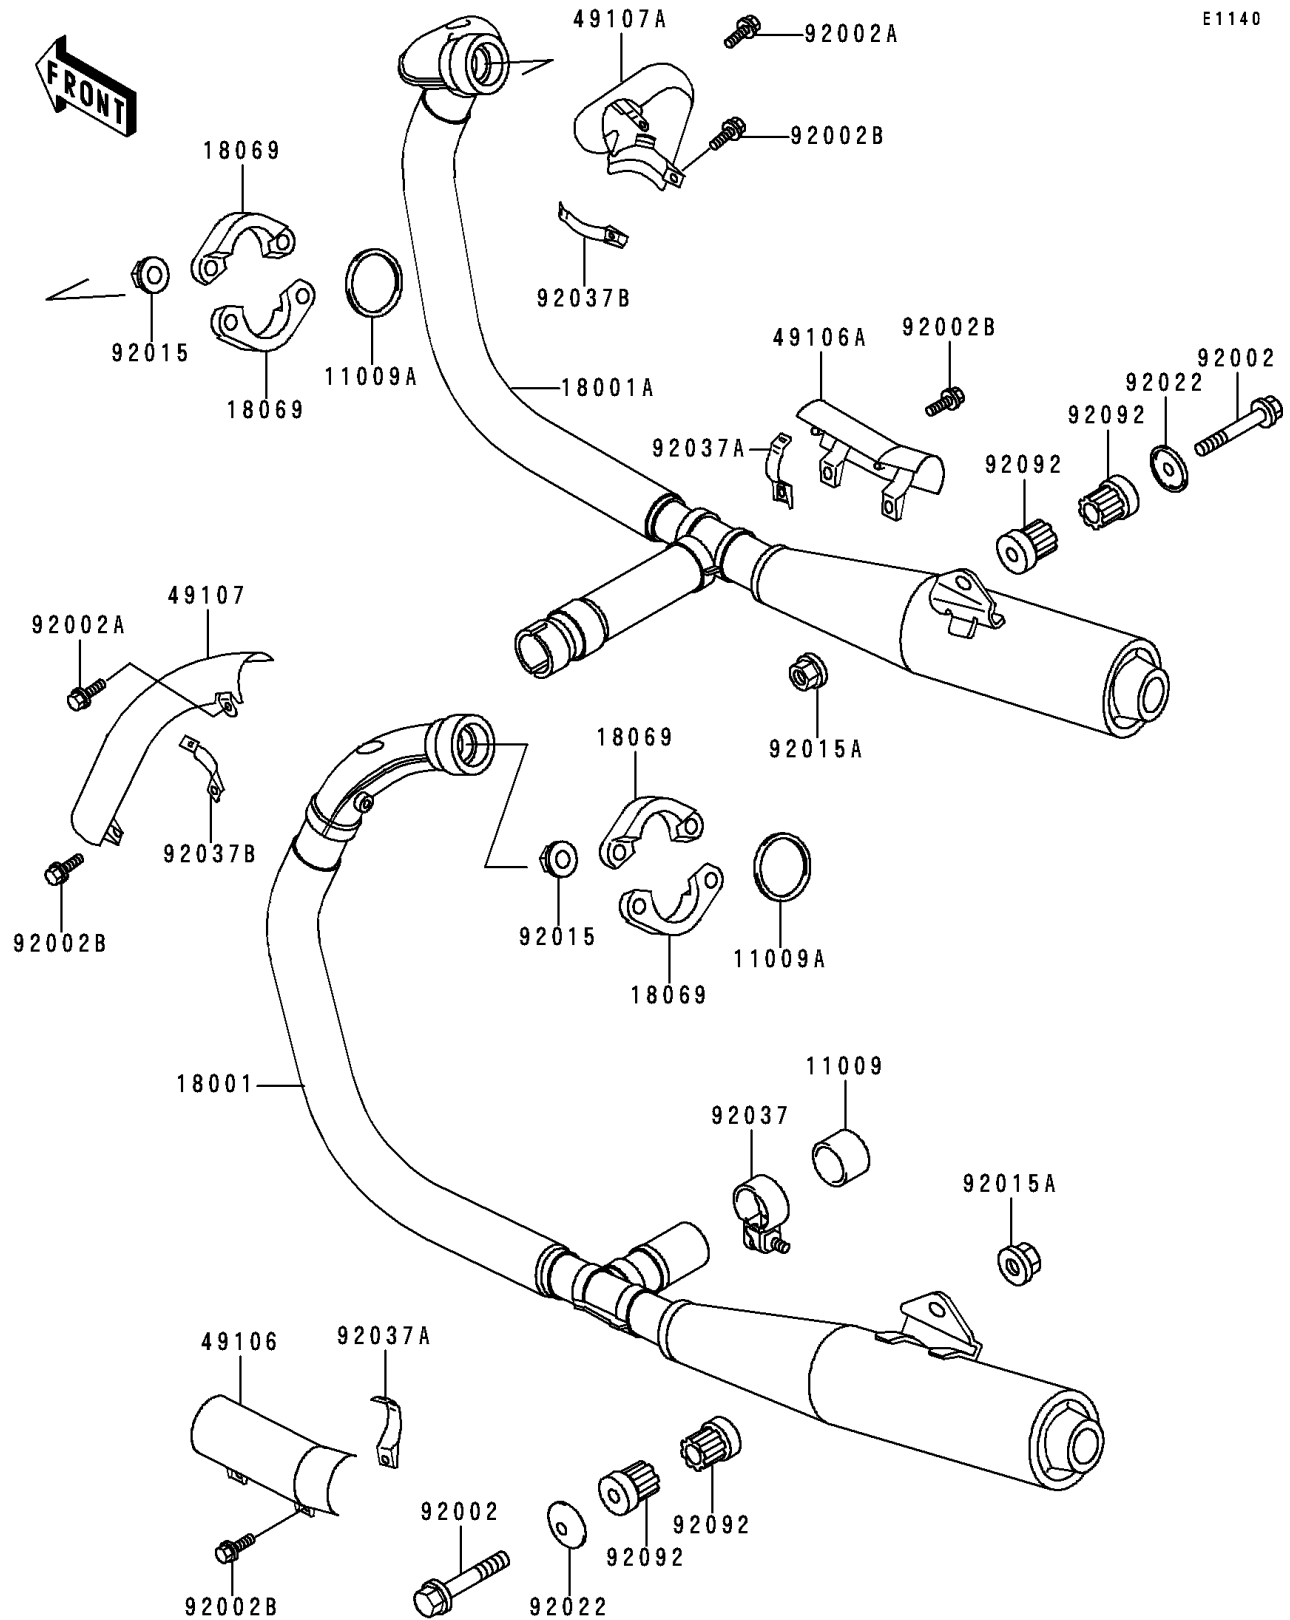

1994 Vulcan 500 PARTS DIAGRAM

Mufflers

E1140

1994 Vulcan 500 PARTS LIST

Mufflers

ITEM NAME	PART NUMBER	QUANTITY
GASKET,EXHAUST PIPE CONNECTING (Ref # 11009)	11009-1667	1
GASKET,EXHAUST PIPE HOLDER (Ref # 11009A)	11009-1840	2
MUFFLER,LH (Ref # 18001)	18001-1743	1
MUFFLER,RH (Ref # 18001A)	18001-1744	1
HOLDER-EXHAUST PIPE (Ref # 18069)	18069-1064	4
COVER-MUFFLER,LH (Ref # 49106)	49106-1115	1
COVER-MUFFLER,RH (Ref # 49106A)	49106-1116	1
COVER-EXHAUST PIPE,LH (Ref # 49107)	49107-1062	1
COVER-EXHAUST PIPE,RH (Ref # 49107A)	49107-1063	1
BOLT,10X55 (Ref # 92002)	92002-1127	2
BOLT,6X8 (Ref # 92002A)	92002-1604	2
BOLT,6X20 (Ref # 92002B)	92002-1607	6
NUT,CAP,8MM (Ref # 92015)	92015-1371	4
NUT,FLANGED,10MM (Ref # 92015A)	92015-1387	2
WASHER (Ref # 92022)	92022-289	2
CLAMP,42MM (Ref # 92037)	92037-1349	1
CLAMP,EXHAUST PIPE COVER (Ref # 92037A)	92037-1671	4
CLAMP,EXHAUST PIPE COVER (Ref # 92037B)	92037-1699	2
BUSHING-RUBBER,MUFFLER (Ref # 92092)	92092-1013	4