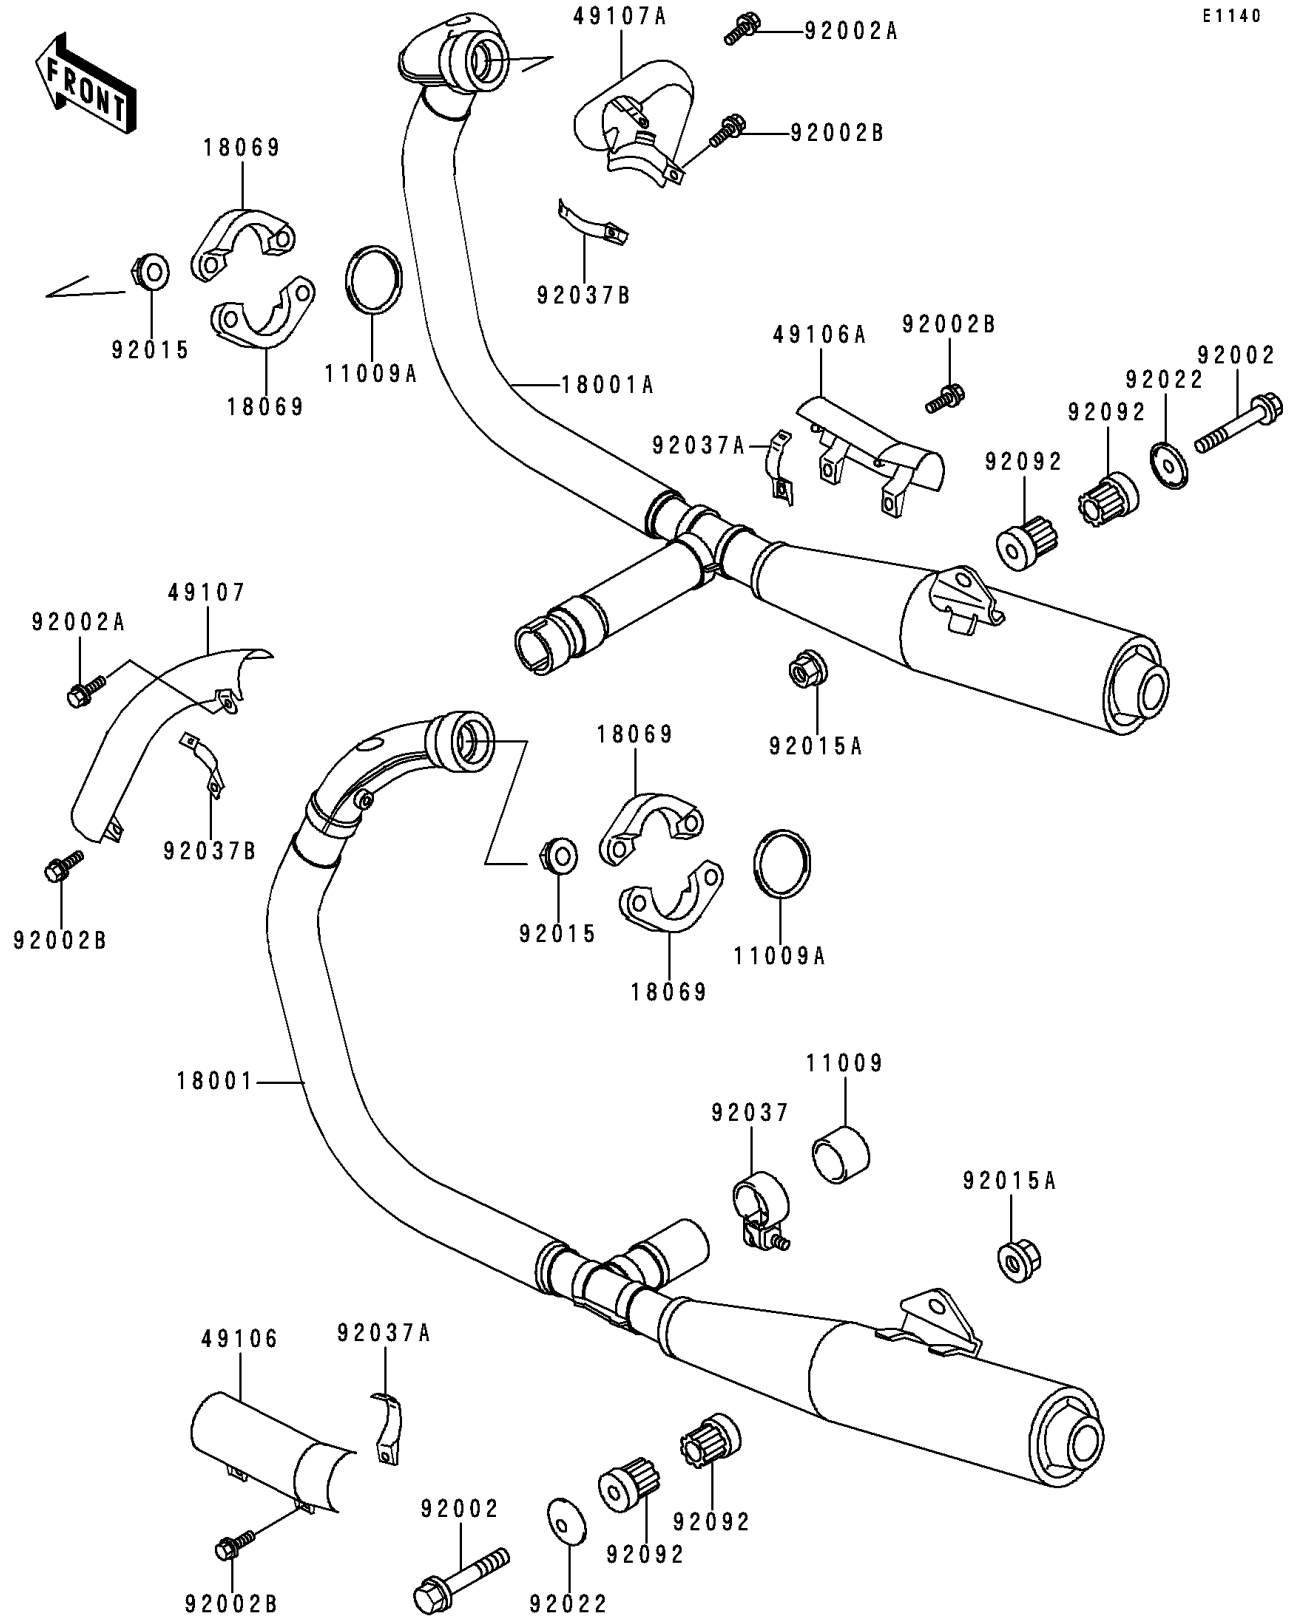

1994 Vulcan 500 PARTS DIAGRAM

Mufflers

E1140

1994 Vulcan 500 PARTS LIST

Mufflers

ITEM NAME	PART NUMBER	QUANTITY
GASKET,EXHAUST PIPE CONNECTING (Ref # 11009)	11009-1667	1
GASKET,EXHAUST PIPE HOLDER (Ref # 11009A)	11009-1840	1
MUFFLER,LH (Ref # 18001)	18001-1743	1
MUFFLER,RH (Ref # 18001A)	18001-1744	1
HOLDER-EXHAUST PIPE (Ref # 18069)	18069-1064	1
COVER-MUFFLER,LH (Ref # 49106)	49106-1115	1
COVER-MUFFLER,RH (Ref # 49106A)	49106-1116	1
COVER-EXHAUST PIPE,LH (Ref # 49107)	49107-1062	1
COVER-EXHAUST PIPE,RH (Ref # 49107A)	49107-1063	1
BOLT,10X55 (Ref # 92002)	92002-1127	1
BOLT,6X8 (Ref # 92002A)	92002-1604	1
BOLT,6X20 (Ref # 92002B)	92002-1607	1
NUT,CAP,8MM (Ref # 92015)	92015-1371	1
NUT,FLANGED,10MM (Ref # 92015A)	92015-1387	1
WASHER (Ref # 92022)	92022-289	1
CLAMP,42MM (Ref # 92037)	92037-1349	1
CLAMP,EXHAUST PIPE COVER (Ref # 92037A)	92037-1671	1
CLAMP,EXHAUST PIPE COVER (Ref # 92037B)	92037-1699	1
BUSHING-RUBBER,MUFFLER (Ref # 92092)	92092-1013	1