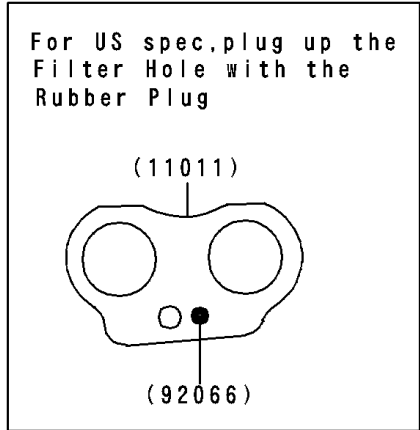

1994 Vulcan 500 PARTS DIAGRAM

Air Cleaner

E1130

1994 Vulcan 500 PARTS LIST

Air Cleaner

ITEM NAME	PART NUMBER	QUANTITY
BOLT-FLANGED (Ref # 130)	130D0610	1
BOLT-FLANGED (Ref # 130A)	130D0612	1
CASE-AIR FILTER (Ref # 11011)	11011-1331	1
CAP,AIR FILTER (Ref # 11012)	11012-1727	1
ELEMENT-AIR FILTER (Ref # 11013)	11013-1185	1
DUCT,CARBURETOR (Ref # 14073)	14073-1413	1
TUBE-ASSY,DRAIN (Ref # 51044)	51044-1084	1
CLAMP,69MM (Ref # 92037A)	92037-1631	1
CLAMP (Ref # 92037C)	92037-1861	1
SPRING,COIL,BLACK (Ref # 92081)	92081-1457	1
TUBE,BREATHER (Ref # 92190)	92190-1071	1
DUCT,AIR INTAKE (Ref # 14073A)	14073-1425	1
DUCT,AIR INTAKE (Ref # 14073B)	14073-1439	1
VALVE,AIR SWITCH (Ref # 16126)	16126-1014	1
CLAMP,TUBE (Ref # 92037)	92037-1076	1
CLAMP (Ref # 92037B)	92037-1712	1
CLAMP,TUBE (Ref # 92037D)	92037-213	1
TUBE,4X9X220 (Ref # 92059)	92059-1040	1
TUBE,4X9X290 (Ref # 92059A)	92059-1043	1
TUBE,AIR SWITCH VALVE (Ref # 92059B)	92059-1529	1
TUBE,AIR SWITCH VALVE (Ref # 92059C)	92059-1530	1
PLUG,17MM (Ref # 92066)	92066-1320	1
PLUG,25MM (Ref # 92066A)	92066-1321	1
GROMMET,AIR FILTER (Ref # 92071)	92071-1028	1
GROMMET,AIR FILTER (Ref # 92071A)	92071-1114	1