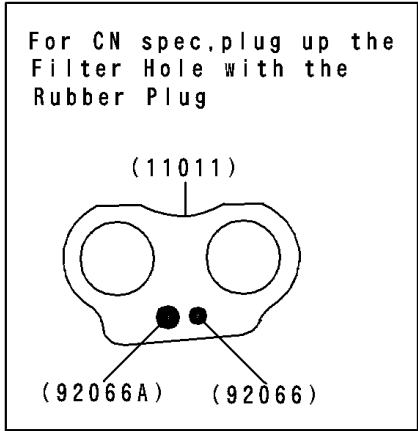

# 1994 Vulcan 500 PARTS DIAGRAM

Air Cleaner

E1130

## Air Cleaner

ITEM NAME	PART NUMBER	QUANTITY
BOLT-FLANGED (Ref # 130)	130D0610	2
BOLT-FLANGED (Ref # 130A)	130D0612	3
CASE-AIR FILTER (Ref # 11011)	11011-1331	1
CAP,AIR FILTER (Ref # 11012)	11012-1727	1
ELEMENT-AIR FILTER (Ref # 11013)	11013-1185	1
DUCT,CARBURETOR (Ref # 14073)	14073-1413	2
TUBE-ASSY,DRAIN (Ref # 51044)	51044-1084	1
CLAMP,69MM (Ref # 92037A)	92037-1631	2
CLAMP (Ref # 92037C)	92037-1861	1
SPRING,COIL,BLACK (Ref # 92081)	92081-1457	2
TUBE,BREATHER (Ref # 92190)	92190-1071	1
DUCT,AIR INTAKE (Ref # 14073A)	14073-1425	1
DUCT,AIR INTAKE (Ref # 14073B)	14073-1439	1
VALVE,AIR SWITCH (Ref # 16126)	16126-1014	1
CLAMP,TUBE (Ref # 92037)	92037-1076	1
CLAMP (Ref # 92037B)	92037-1712	1
CLAMP,TUBE (Ref # 92037D)	92037-213	4
TUBE,4X9X220 (Ref # 92059)	92059-1040	1
TUBE,4X9X290 (Ref # 92059A)	92059-1043	1
TUBE,AIR SWITCH VALVE (Ref # 92059B)	92059-1529	2
TUBE,AIR SWITCH VALVE (Ref # 92059C)	92059-1530	1
PLUG,17MM (Ref # 92066)	92066-1320	1
PLUG,25MM (Ref # 92066A)	92066-1321	1
GROMMET,AIR FILTER (Ref # 92071)	92071-1028	1
GROMMET,AIR FILTER (Ref # 92071A)	92071-1114	1