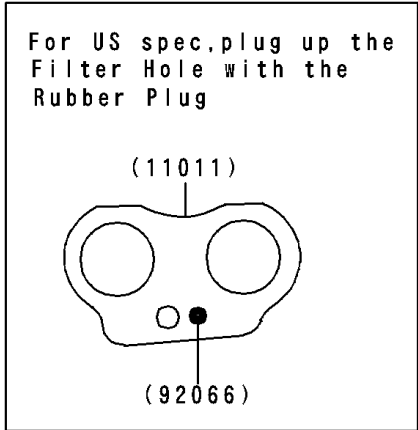

# 1994 Vulcan 500 PARTS DIAGRAM

Air Cleaner

E1130