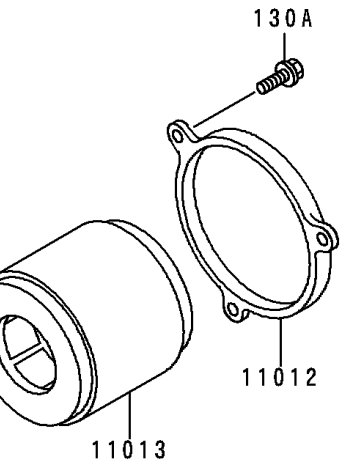

# 1994 Vulcan 500 PARTS DIAGRAM

Air Cleaner

E1130

# 1994 Vulcan 500 PARTS LIST

## Air Cleaner

ITEM NAME	PART NUMBER	QUANTITY
BOLT-FLANGED (Ref # 130)	130D0610	2
BOLT-FLANGED (Ref # 130A)	130D0612	3
CASE-AIR FILTER (Ref # 11011)	11011-1331	1
CAP,AIR FILTER (Ref # 11012)	11012-1727	1
ELEMENT-AIR FILTER (Ref # 11013)	11013-1185	1
DUCT,CARBURETOR (Ref # 14073)	14073-1413	2
TUBE-ASSY,DRAIN (Ref # 51044)	51044-1084	1
CLAMP,69MM (Ref # 92037A)	92037-1631	2
CLAMP (Ref # 92037C)	92037-1861	1
SPRING,COIL,BLACK (Ref # 92081)	92081-1457	2
TUBE,BREATHER (Ref # 92190)	92190-1071	1
DUCT,AIR INTAKE (Ref # 14073A)	14073-1425	1
DUCT,AIR INTAKE (Ref # 14073B)	14073-1439	1
VALVE,AIR SWITCH (Ref # 16126)	16126-1014	1
CLAMP,TUBE (Ref # 92037)	92037-1076	1
CLAMP (Ref # 92037B)	92037-1712	1
CLAMP,TUBE (Ref # 92037D)	92037-213	4
TUBE,4X9X220 (Ref # 92059)	92059-1040	1
TUBE,4X9X290 (Ref # 92059A)	92059-1043	1
TUBE,AIR SWITCH VALVE (Ref # 92059B)	92059-1529	2
TUBE,AIR SWITCH VALVE (Ref # 92059C)	92059-1530	1
PLUG,17MM (Ref # 92066)	92066-1320	1
PLUG,25MM (Ref # 92066A)	92066-1321	1
GROMMET,AIR FILTER (Ref # 92071)	92071-1028	1
GROMMET,AIR FILTER (Ref # 92071A)	92071-1114	1