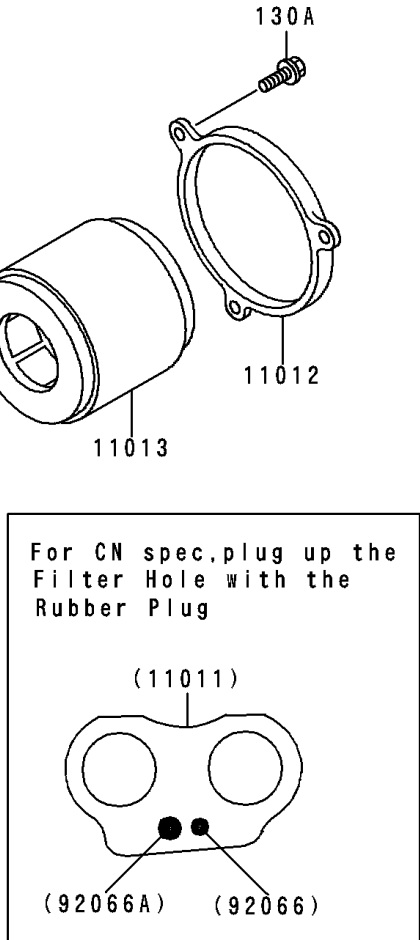

1994 Vulcan 500 PARTS DIAGRAM

Air Cleaner

E1130

1994 Vulcan 500 PARTS LIST

Air Cleaner

ITEM NAME	PART NUMBER	QUANTITY
BOLT-FLANGED (Ref # 130)	130D0610	1
BOLT-FLANGED (Ref # 130A)	130D0612	1
CASE-AIR FILTER (Ref # 11011)	11011-1331	1
CAP,AIR FILTER (Ref # 11012)	11012-1727	1
ELEMENT-AIR FILTER (Ref # 11013)	11013-1185	1
DUCT,CARBURETOR (Ref # 14073)	14073-1413	1
TUBE-ASSY,DRAIN (Ref # 51044)	51044-1084	1
CLAMP,69MM (Ref # 92037A)	92037-1631	1
CLAMP (Ref # 92037C)	92037-1861	1
SPRING,COIL,BLACK (Ref # 92081)	92081-1457	1
TUBE,BREATHER (Ref # 92190)	92190-1071	1
DUCT,AIR INTAKE (Ref # 14073A)	14073-1425	1
DUCT,AIR INTAKE (Ref # 14073B)	14073-1439	1
VALVE,AIR SWITCH (Ref # 16126)	16126-1014	1
CLAMP,TUBE (Ref # 92037)	92037-1076	1
CLAMP (Ref # 92037B)	92037-1712	1
CLAMP,TUBE (Ref # 92037D)	92037-213	1
TUBE,4X9X220 (Ref # 92059)	92059-1040	1
TUBE,4X9X290 (Ref # 92059A)	92059-1043	1
TUBE,AIR SWITCH VALVE (Ref # 92059B)	92059-1529	1
TUBE,AIR SWITCH VALVE (Ref # 92059C)	92059-1530	1
PLUG,17MM (Ref # 92066)	92066-1320	1
PLUG,25MM (Ref # 92066A)	92066-1321	1
GROMMET,AIR FILTER (Ref # 92071)	92071-1028	1
GROMMET,AIR FILTER (Ref # 92071A)	92071-1114	1