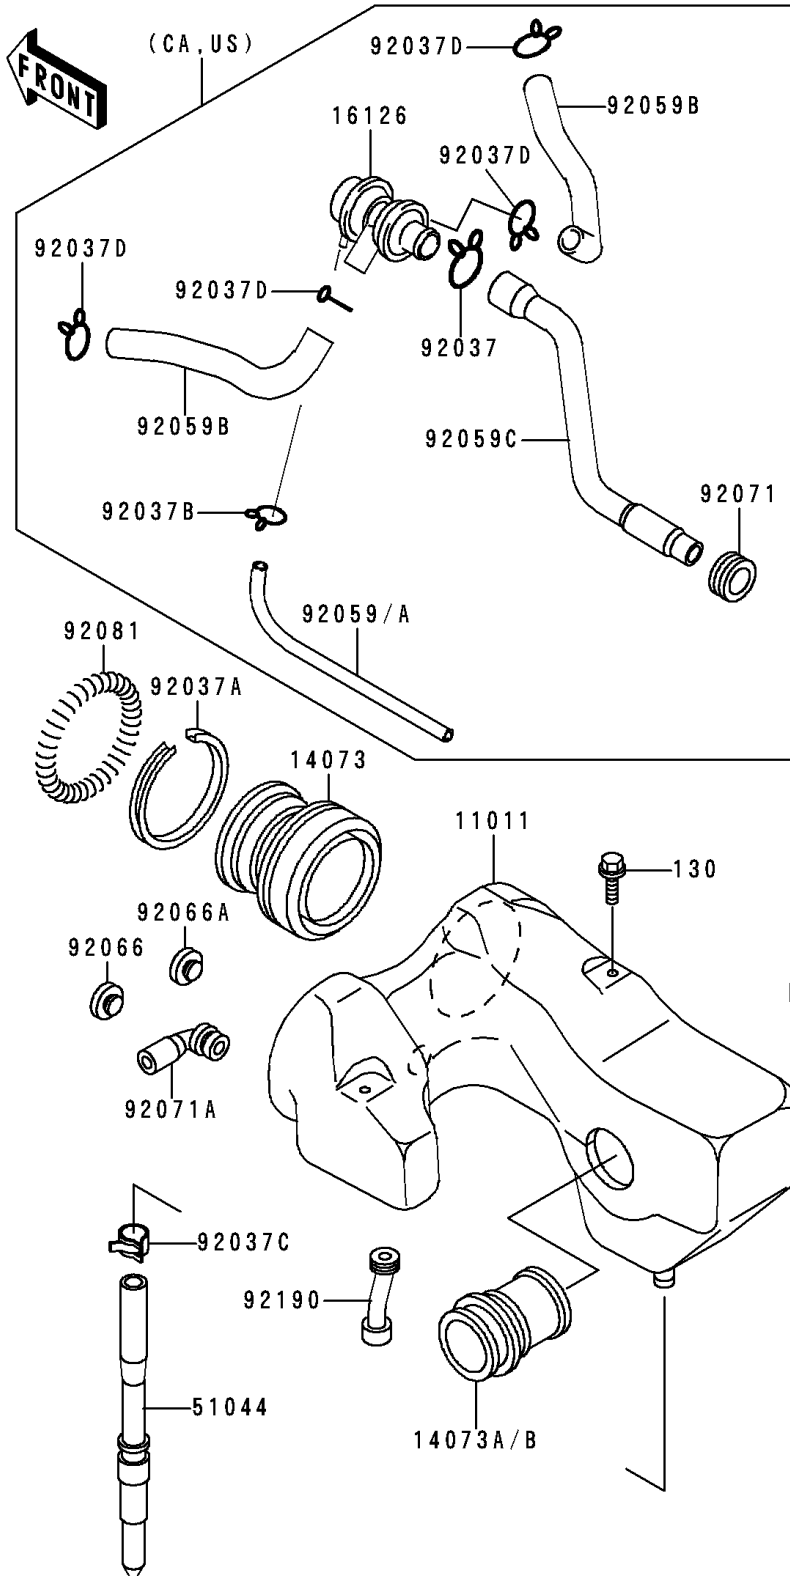

# 1994 Vulcan 500 PARTS DIAGRAM

Air Cleaner

E1130

# 1994 Vulcan 500 PARTS LIST

## Air Cleaner

ITEM NAME	PART NUMBER	QUANTITY
BOLT-FLANGED (Ref # 130)	130D0610	2
BOLT-FLANGED (Ref # 130A)	130D0612	3
CASE-AIR FILTER (Ref # 11011)	11011-1331	1
CAP,AIR FILTER (Ref # 11012)	11012-1727	1
ELEMENT-AIR FILTER (Ref # 11013)	11013-1185	1
DUCT,CARBURETOR (Ref # 14073)	14073-1413	2
TUBE-ASSY,DRAIN (Ref # 51044)	51044-1084	1
CLAMP,69MM (Ref # 92037A)	92037-1631	2
CLAMP (Ref # 92037C)	92037-1861	1
SPRING,COIL,BLACK (Ref # 92081)	92081-1457	2
TUBE,BREATHER (Ref # 92190)	92190-1071	1
DUCT,AIR INTAKE (Ref # 14073A)	14073-1425	1
DUCT,AIR INTAKE (Ref # 14073B)	14073-1439	1
VALVE,AIR SWITCH (Ref # 16126)	16126-1014	1
CLAMP,TUBE (Ref # 92037)	92037-1076	1
CLAMP (Ref # 92037B)	92037-1712	1
CLAMP,TUBE (Ref # 92037D)	92037-213	4
TUBE,4X9X220 (Ref # 92059)	92059-1040	1
TUBE,4X9X290 (Ref # 92059A)	92059-1043	1
TUBE,AIR SWITCH VALVE (Ref # 92059B)	92059-1529	2
TUBE,AIR SWITCH VALVE (Ref # 92059C)	92059-1530	1
PLUG,17MM (Ref # 92066)	92066-1320	1
PLUG,25MM (Ref # 92066A)	92066-1321	1
GROMMET,AIR FILTER (Ref # 92071)	92071-1028	1
GROMMET,AIR FILTER (Ref # 92071A)	92071-1114	1