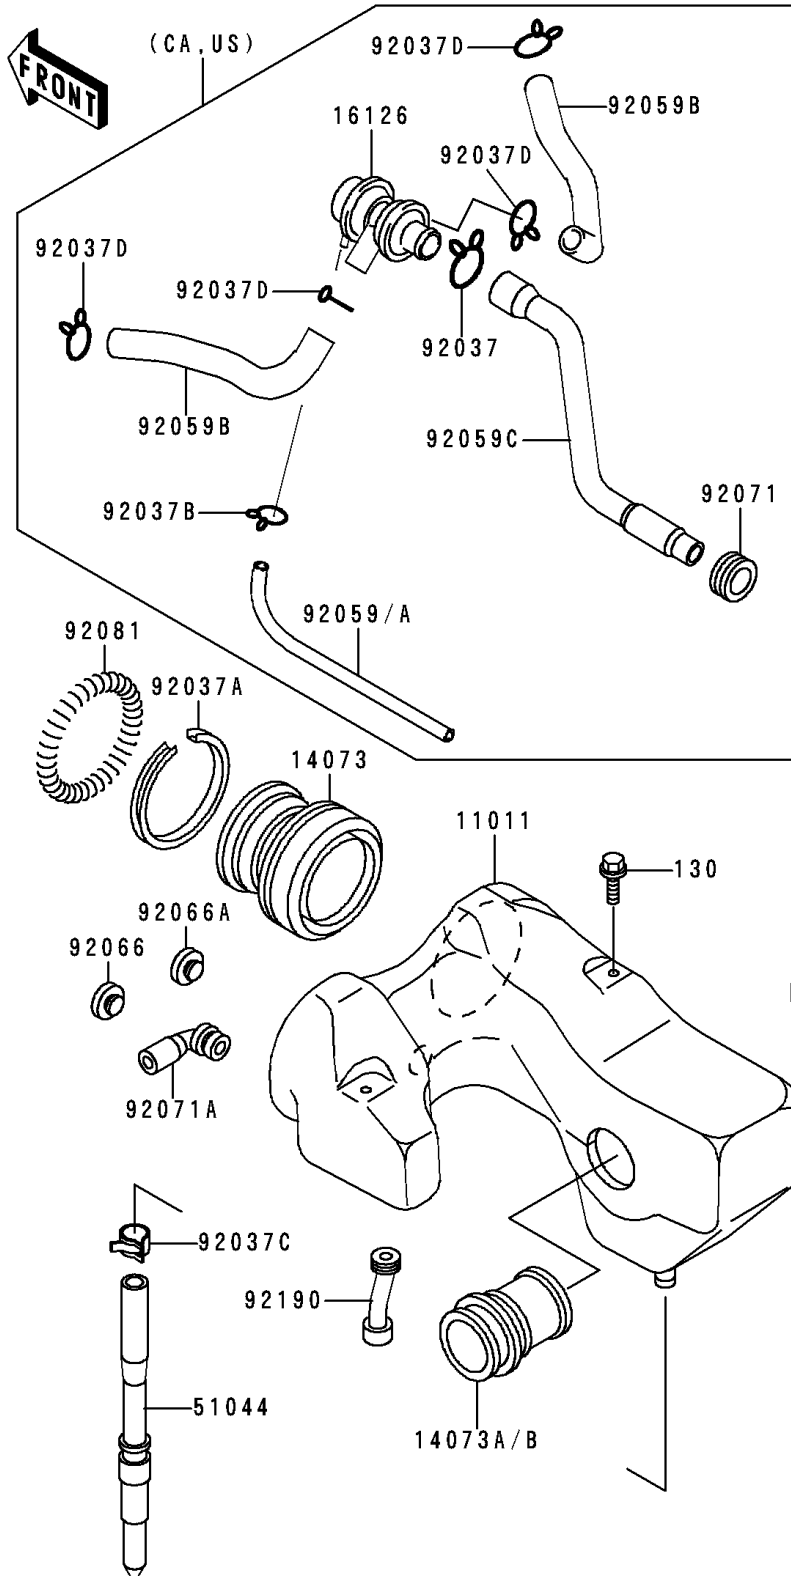

1994 Vulcan 500 PARTS DIAGRAM

Air Cleaner

E1130

1994 Vulcan 500 PARTS LIST

Air Cleaner

ITEM NAME	PART NUMBER	QUANTITY
BOLT-FLANGED (Ref # 130)	130D0610	1
BOLT-FLANGED (Ref # 130A)	130D0612	1
CASE-AIR FILTER (Ref # 11011)	11011-1331	1
CAP,AIR FILTER (Ref # 11012)	11012-1727	1
ELEMENT-AIR FILTER (Ref # 11013)	11013-1185	1
DUCT,CARBURETOR (Ref # 14073)	14073-1413	1
TUBE-ASSY,DRAIN (Ref # 51044)	51044-1084	1
CLAMP,69MM (Ref # 92037A)	92037-1631	1
CLAMP (Ref # 92037C)	92037-1861	1
SPRING,COIL,BLACK (Ref # 92081)	92081-1457	1
TUBE,BREATHER (Ref # 92190)	92190-1071	1
DUCT,AIR INTAKE (Ref # 14073A)	14073-1425	1
DUCT,AIR INTAKE (Ref # 14073B)	14073-1439	1
VALVE,AIR SWITCH (Ref # 16126)	16126-1014	1
CLAMP,TUBE (Ref # 92037)	92037-1076	1
CLAMP (Ref # 92037B)	92037-1712	1
CLAMP,TUBE (Ref # 92037D)	92037-213	1
TUBE,4X9X220 (Ref # 92059)	92059-1040	1
TUBE,4X9X290 (Ref # 92059A)	92059-1043	1
TUBE,AIR SWITCH VALVE (Ref # 92059B)	92059-1529	1
TUBE,AIR SWITCH VALVE (Ref # 92059C)	92059-1530	1
PLUG,17MM (Ref # 92066)	92066-1320	1
PLUG,25MM (Ref # 92066A)	92066-1321	1
GROMMET,AIR FILTER (Ref # 92071)	92071-1028	1
GROMMET,AIR FILTER (Ref # 92071A)	92071-1114	1