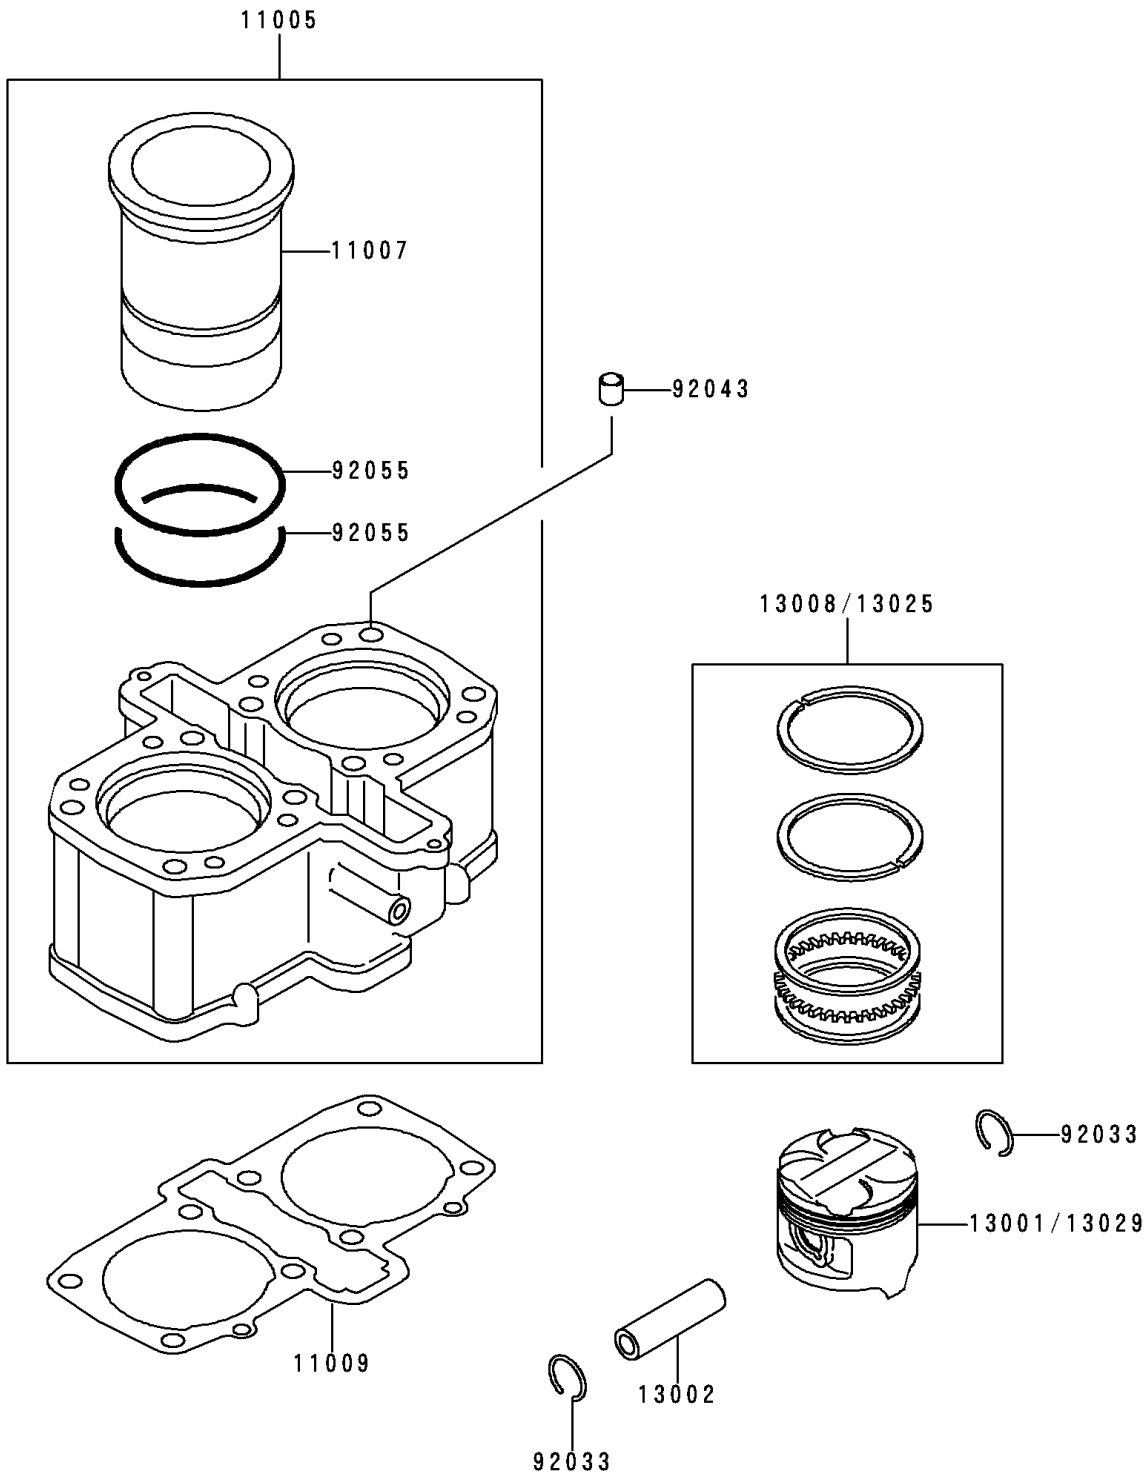

## 1994 Vulcan 500 PARTS DIAGRAM

Cylinder/Piston

E1120

## 1994 Vulcan 500 PARTS LIST

Cylinder/Piston

ITEM NAME	PART NUMBER	QUANTITY
CYLINDER-ENGINE (Ref # 11005)	11005-1626	1
LINER-CYLINDER (Ref # 11007)	11007-1096	1
GASKET,CYLINDER BASE (Ref # 11009)	11009-1640	1
PISTON-ENGINE,STD (Ref # 13001)	13001-1251	1
PIN-PISTON (Ref # 13002)	13002-1058	1
RING-SET-PISTON,STD (Ref # 13008)	13008-1084	1
RING-SET-PISTON L,O/S 0.50 (Ref # 13025)	13025-1084	1
PISTON-ENGINE L,O/S 0.50 (Ref # 13029)	13029-1160	1
RING-SNAP,20.5X1.2 (Ref # 92033)	92033-1099	1
PIN,11.5X14X14 (Ref # 92043)	92043-1279	1
RING-O (Ref # 92055)	92055-1247	1