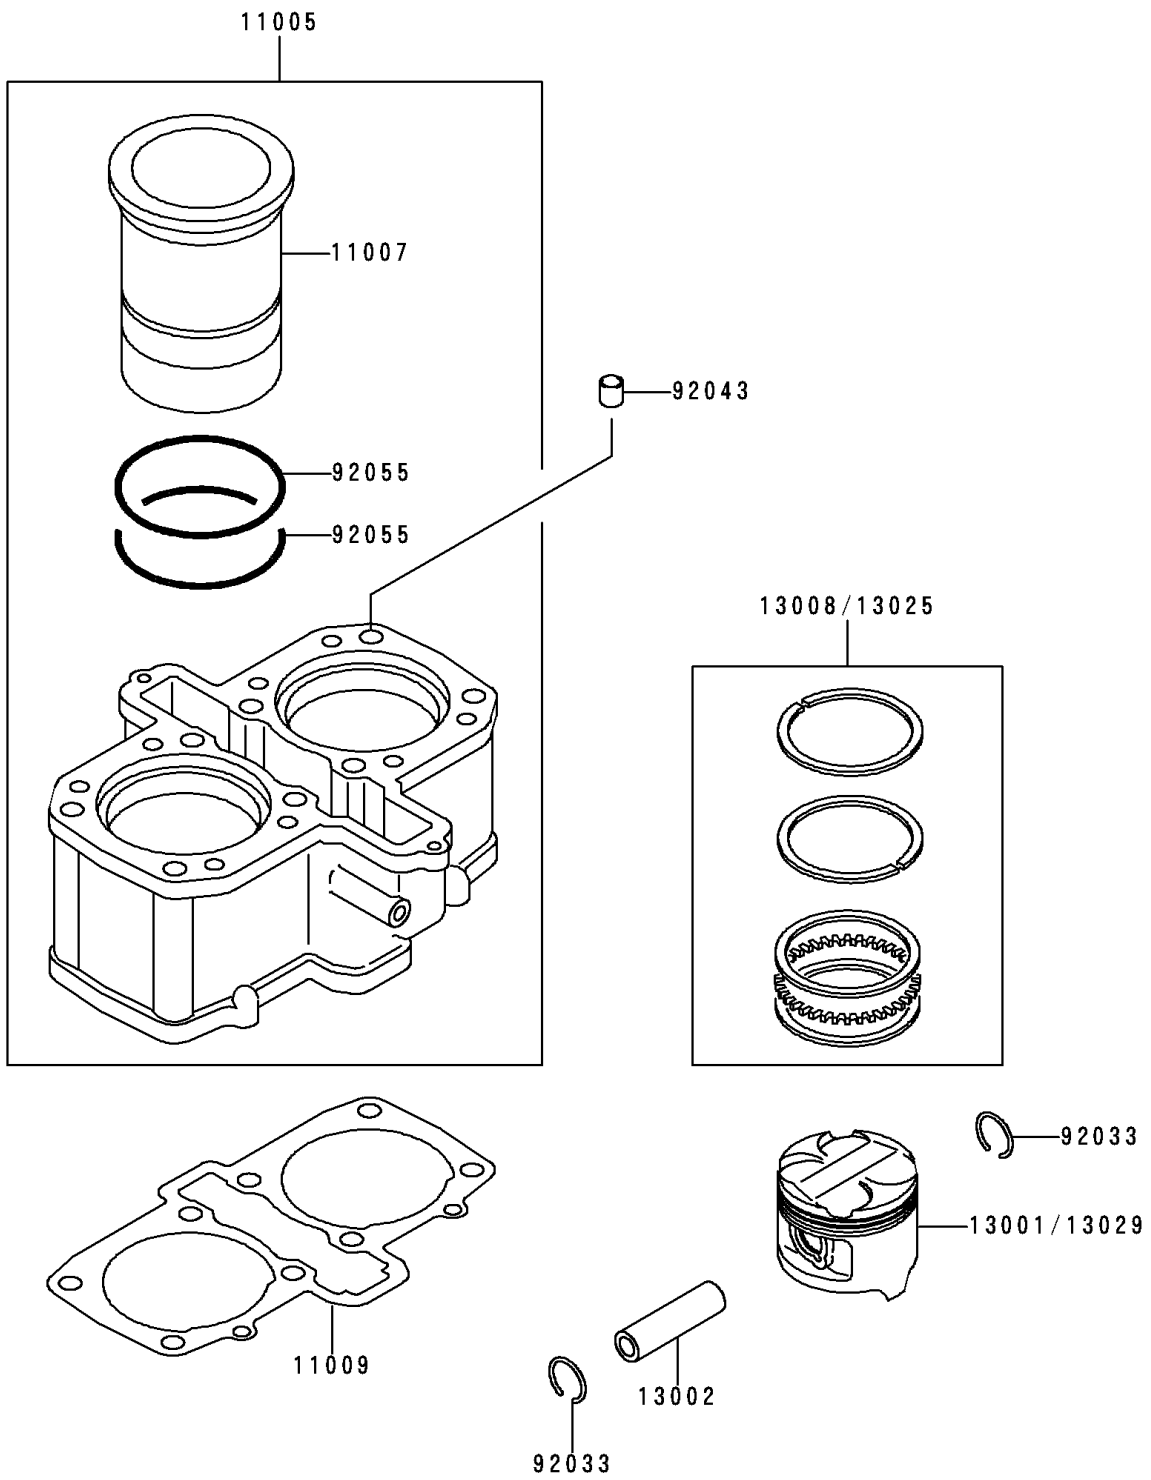

# 1994 Vulcan 500 PARTS DIAGRAM

Cylinder/Piston

E1120

# 1994 Vulcan 500 PARTS LIST

## Cylinder/Piston

ITEM NAME	PART NUMBER	QUANTITY
CYLINDER-ENGINE (Ref # 11005)	11005-1626	1
LINER-CYLINDER (Ref # 11007)	11007-1096	2
GASKET,CYLINDER BASE (Ref # 11009)	11009-1640	1
PISTON-ENGINE,STD (Ref # 13001)	13001-1251	2
PIN-PISTON (Ref # 13002)	13002-1058	2
RING-SET-PISTON,STD (Ref # 13008)	13008-1084	2
RING-SET-PISTON L,O/S 0.50 (Ref # 13025)	13025-1084	AR
PISTON-ENGINE L,O/S 0.50 (Ref # 13029)	13029-1160	AR
RING-SNAP,20.5X1.2 (Ref # 92033)	92033-1099	4
PIN,11.5X14X14 (Ref # 92043)	92043-1279	2
RING-O (Ref # 92055)	92055-1247	4