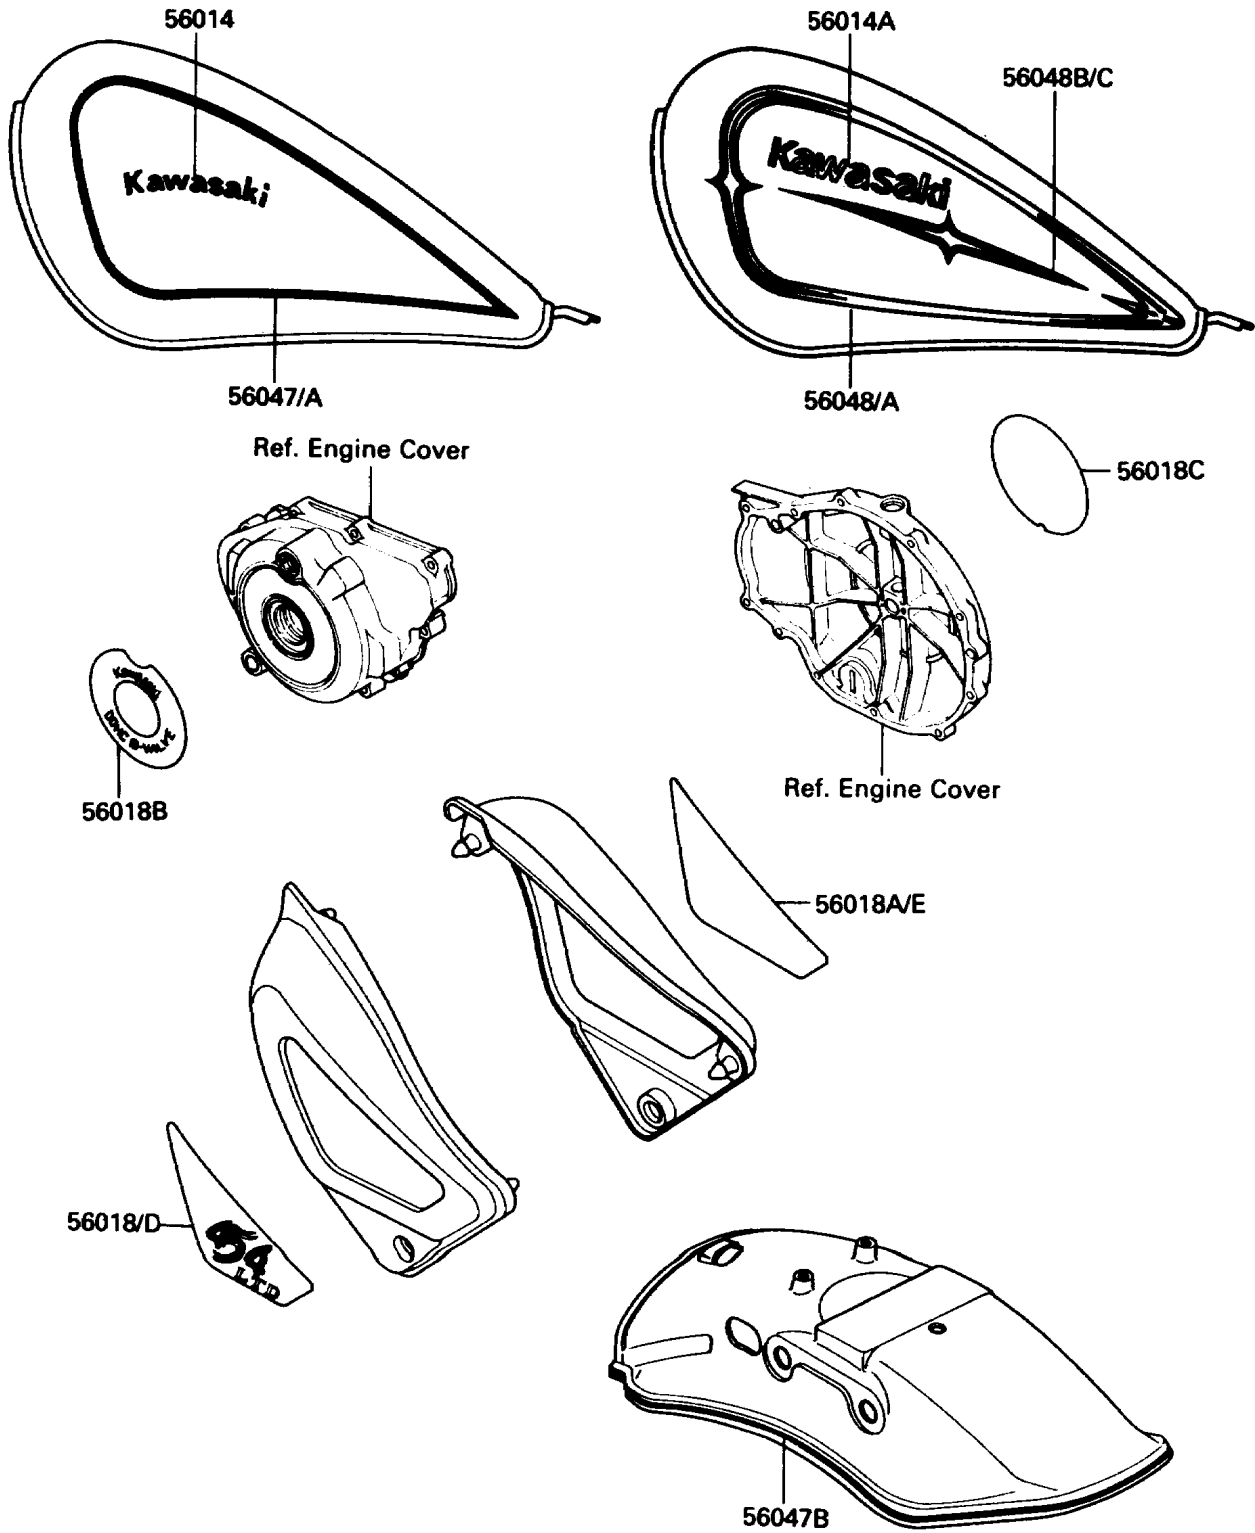

## 1988 454 LTD PARTS DIAGRAM

Decals

F 2861

## 1988 454 LTD PARTS LIST

Decals

| ITEM NAME                               | PART NUMBER | QUANTITY |
|---|-------------|----------|
| EMBLEM,FUEL TANK,KAWASAKI (Ref # 56014) | 56014-1202  | 1        |
| MARK,GENERATOR COVER (Ref # 56018B)     | 56018-1649  | 1        |
| MARK,CLUTCH COVER (Ref # 56018C)        | 56018-1650  | 1        |
| MARK,SIDE COVER,LH (Ref # 56018D)       | 56018-1900  | 1        |
| MARK,SIDE COVER,RH (Ref # 56018E)       | 56018-1901  | 1        |
| PATTERN,FUEL TANK,LH (Ref # 56047)      | 56047-1942  | 1        |
| PATTERN,FUEL TANK,RH (Ref # 56047A)     | 56047-1943  | 1        |
| PATTERN,SEAT COVER (Ref # 56047B)       | 56047-1944  | 1        |