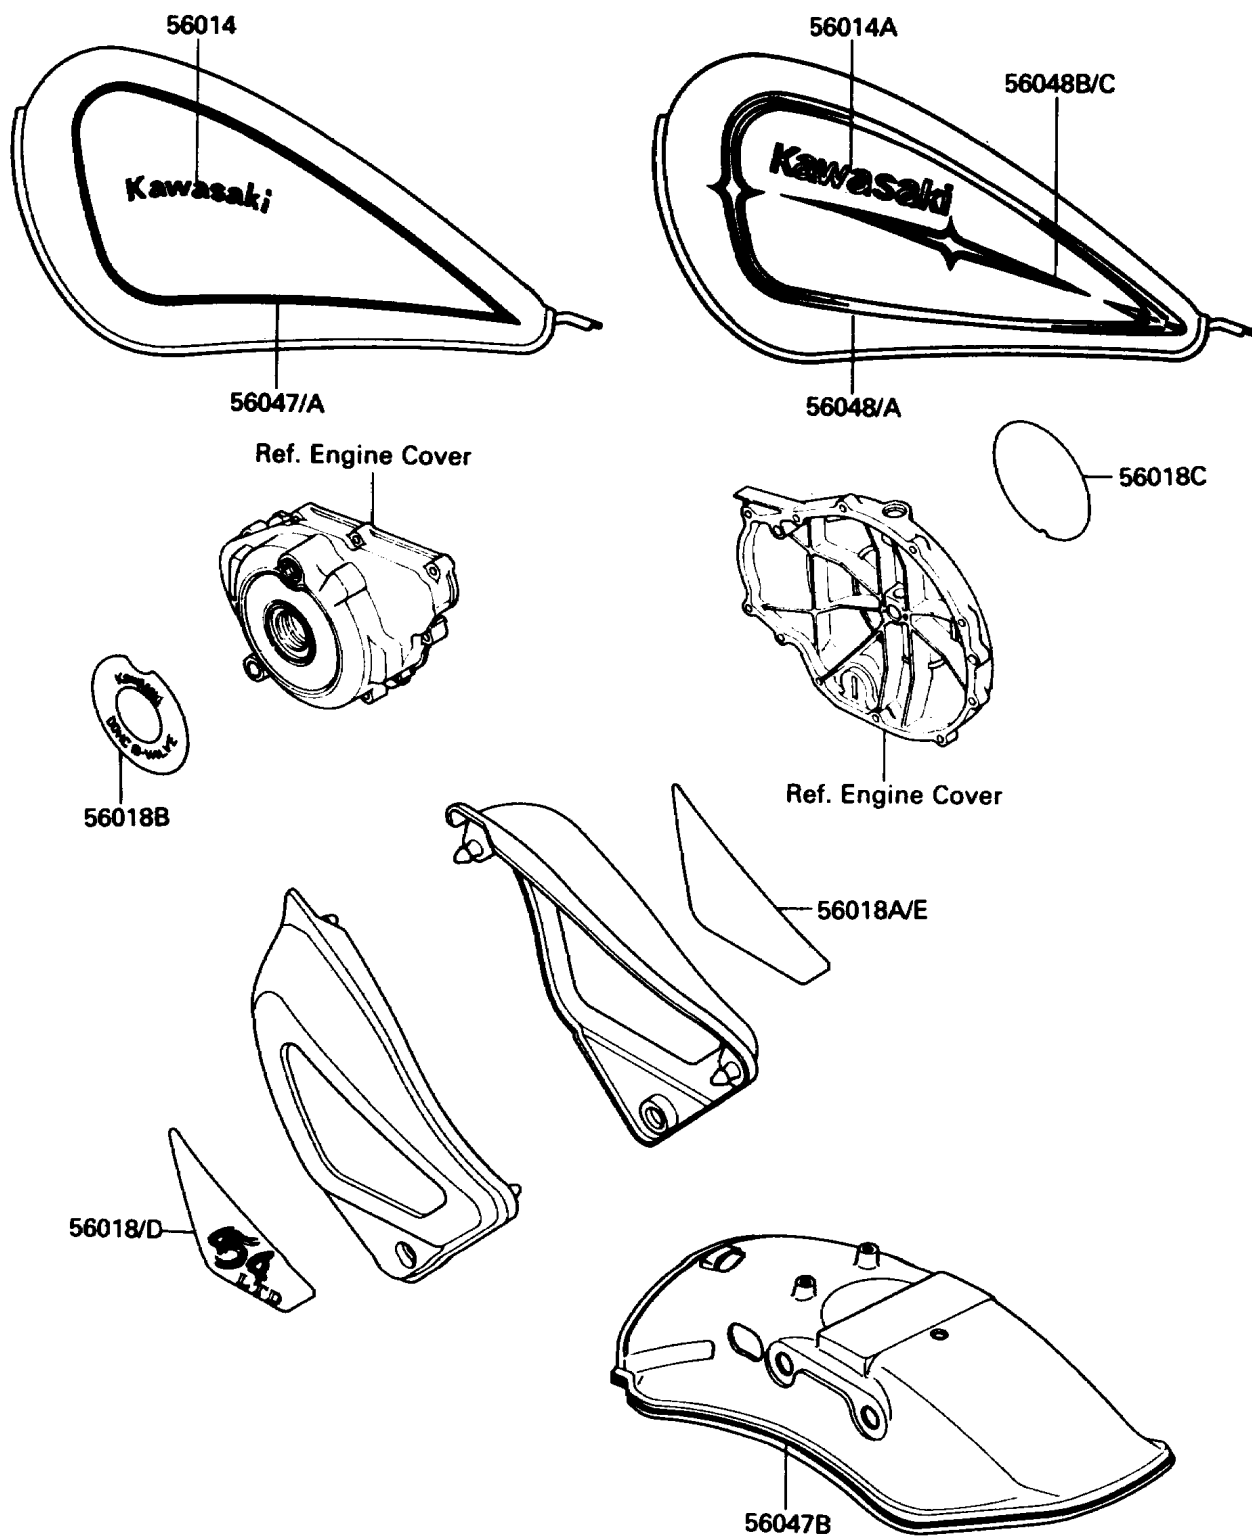

1987 454 LTD PARTS DIAGRAM

Decals

F 2861

1987 454 LTD PARTS LIST

Decals

ITEM NAME	PART NUMBER	QUANTITY
MARK,GENERATOR COVER (Ref # 56018B)	56018-1649	1
MARK,CLUTCH COVER (Ref # 56018C)	56018-1650	1
MARK,SIDE COVER,LH (Ref # 56018D)	56018-1900	1
MARK,SIDE COVER,RH (Ref # 56018E)	56018-1901	1