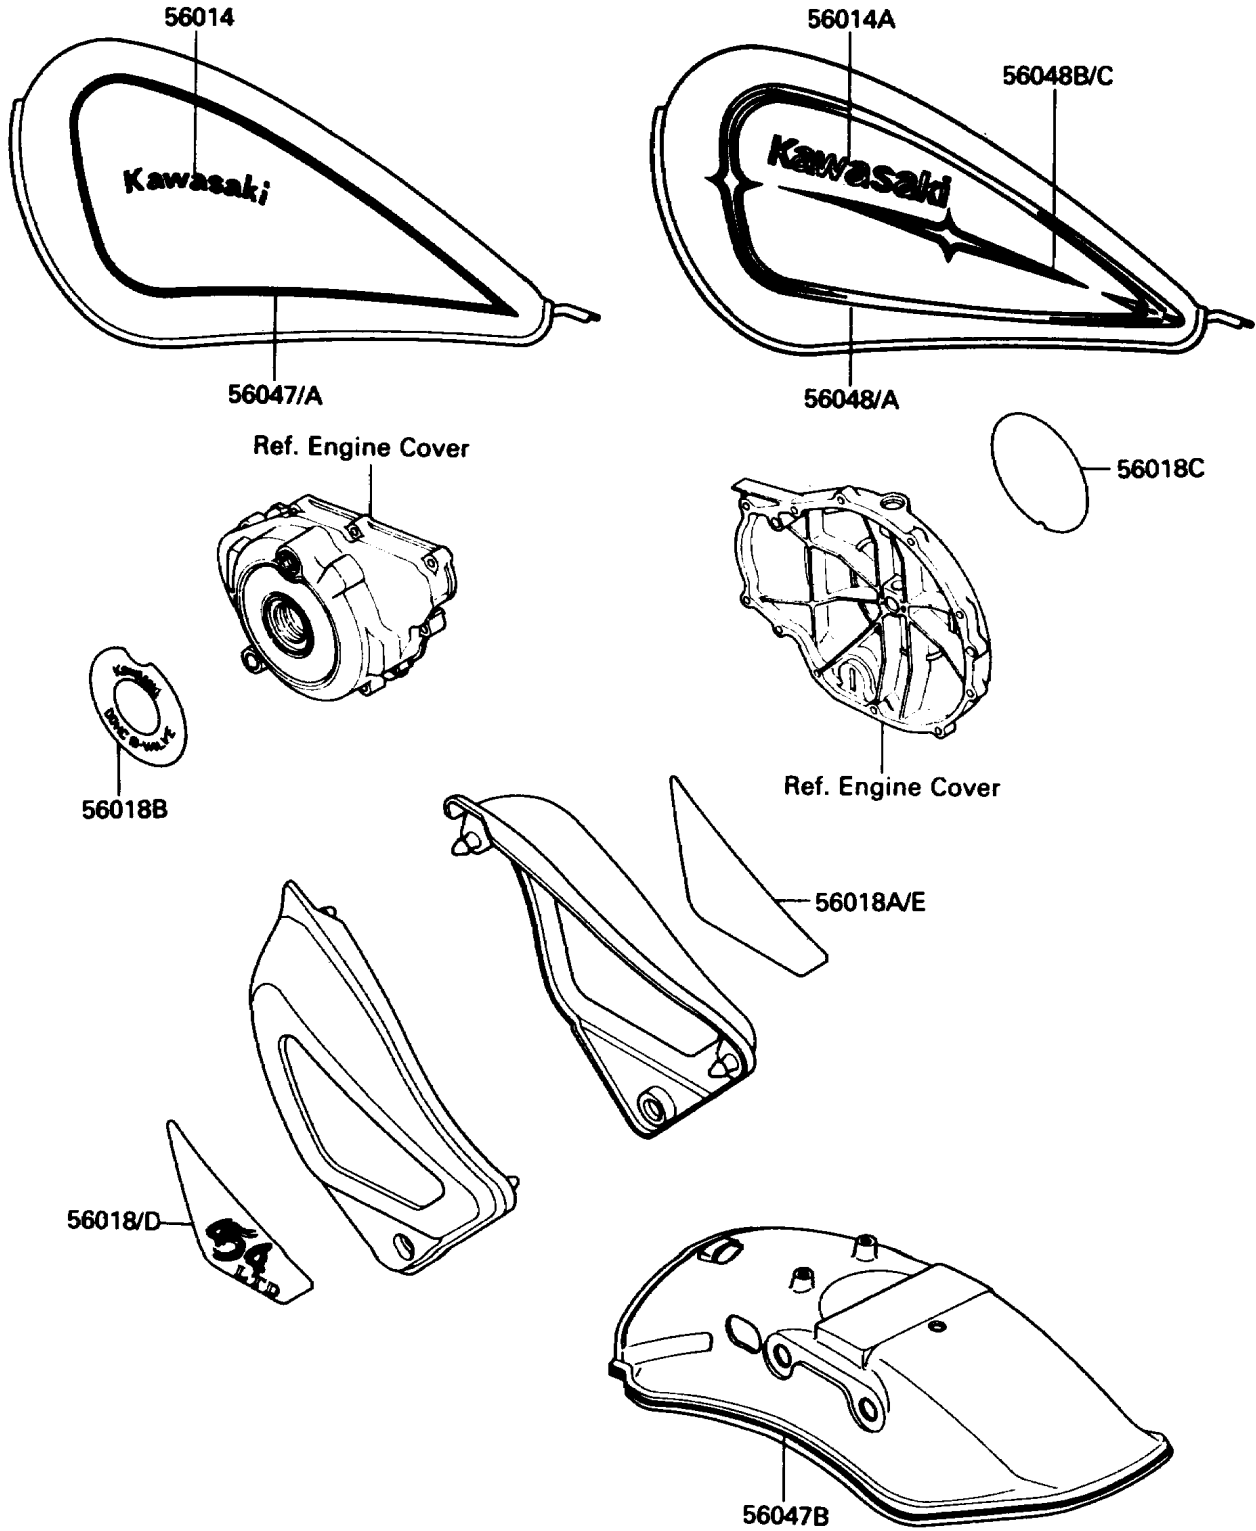

# 1985 454 LTD PARTS DIAGRAM

Decals

F2861

# 1985 454 LTD PARTS LIST

## Decals

ITEM NAME	PART NUMBER	QUANTITY
MARK,SIDE COVER,LH (Ref # 56018)	56018-1647	1
MARK,SIDE COVER,RH (Ref # 56018A)	56018-1648	1
MARK,GENERATOR COVER (Ref # 56018B)	56018-1649	1
MARK,CLUTCH COVER (Ref # 56018C)	56018-1650	1