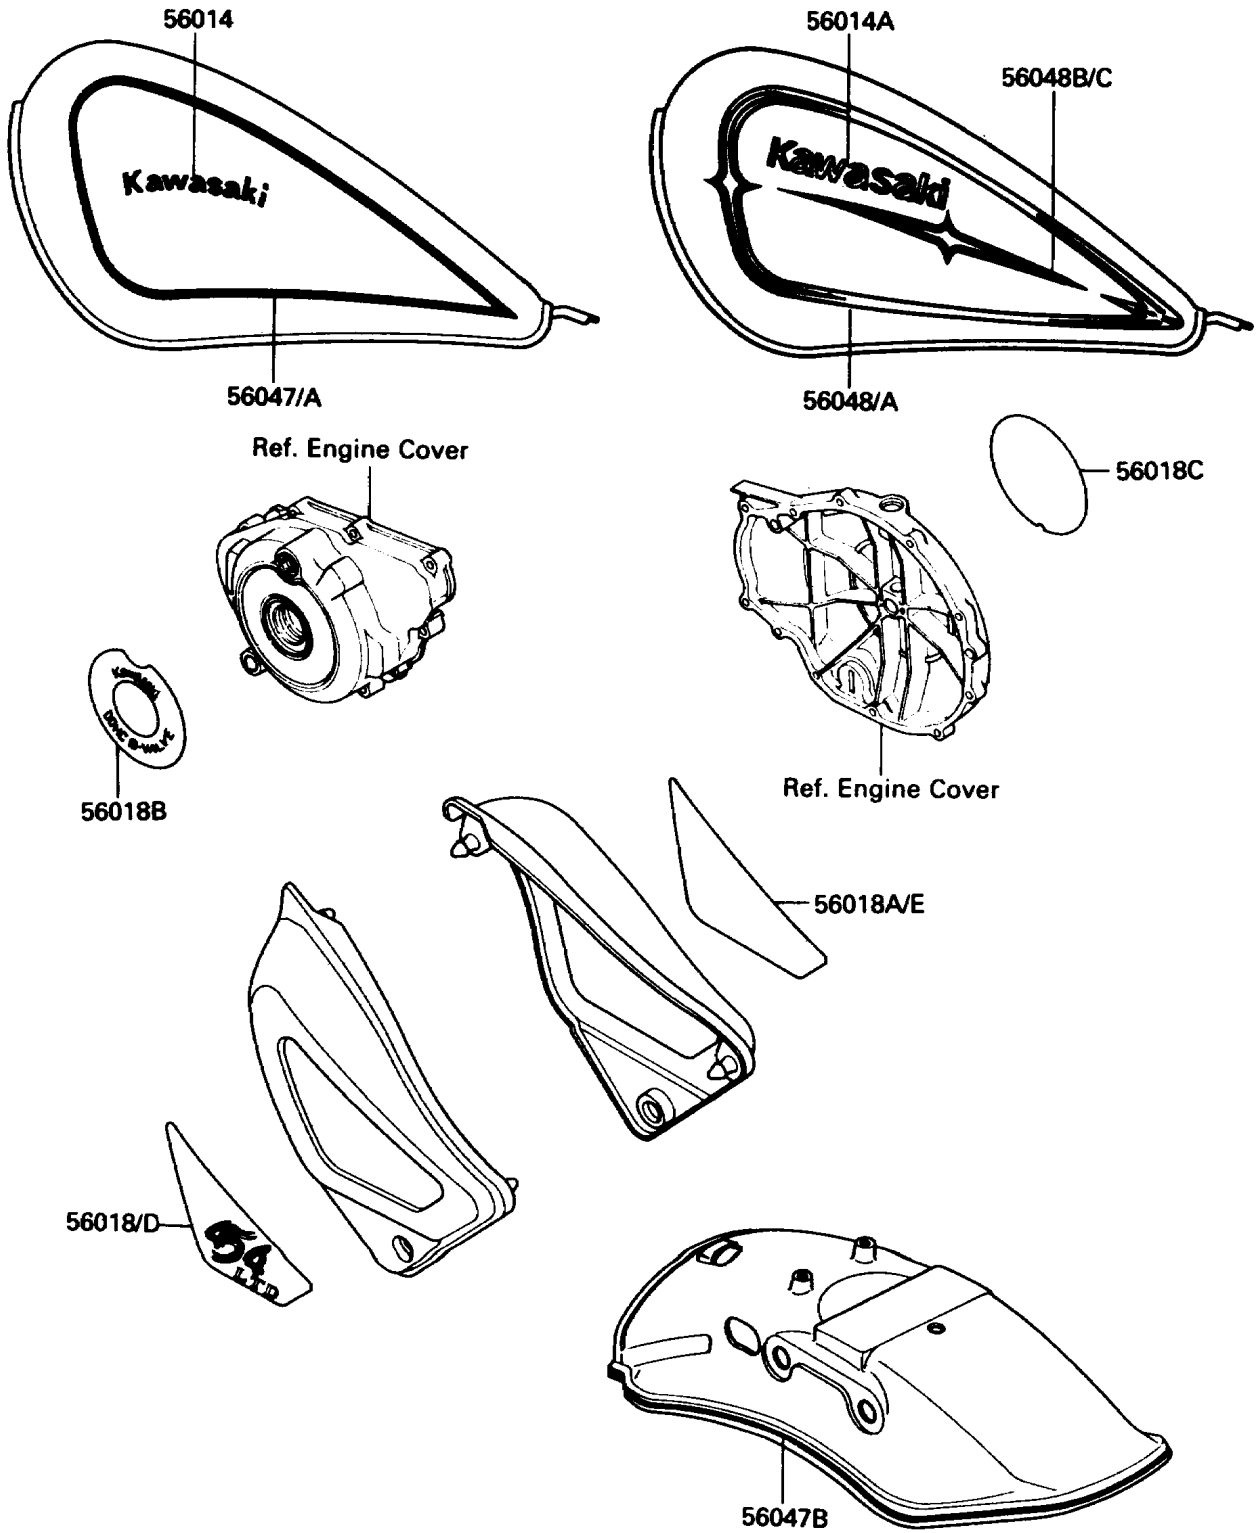

1985 454 LTD PARTS DIAGRAM

Decals

F2861

1985 454 LTD PARTS LIST

Decals

ITEM NAME	PART NUMBER	QUANTITY
MARK,SIDE COVER,LH (Ref # 56018)	56018-1647	1
MARK,SIDE COVER,RH (Ref # 56018A)	56018-1648	1
MARK,GENERATOR COVER (Ref # 56018B)	56018-1649	1
MARK,CLUTCH COVER (Ref # 56018C)	56018-1650	1