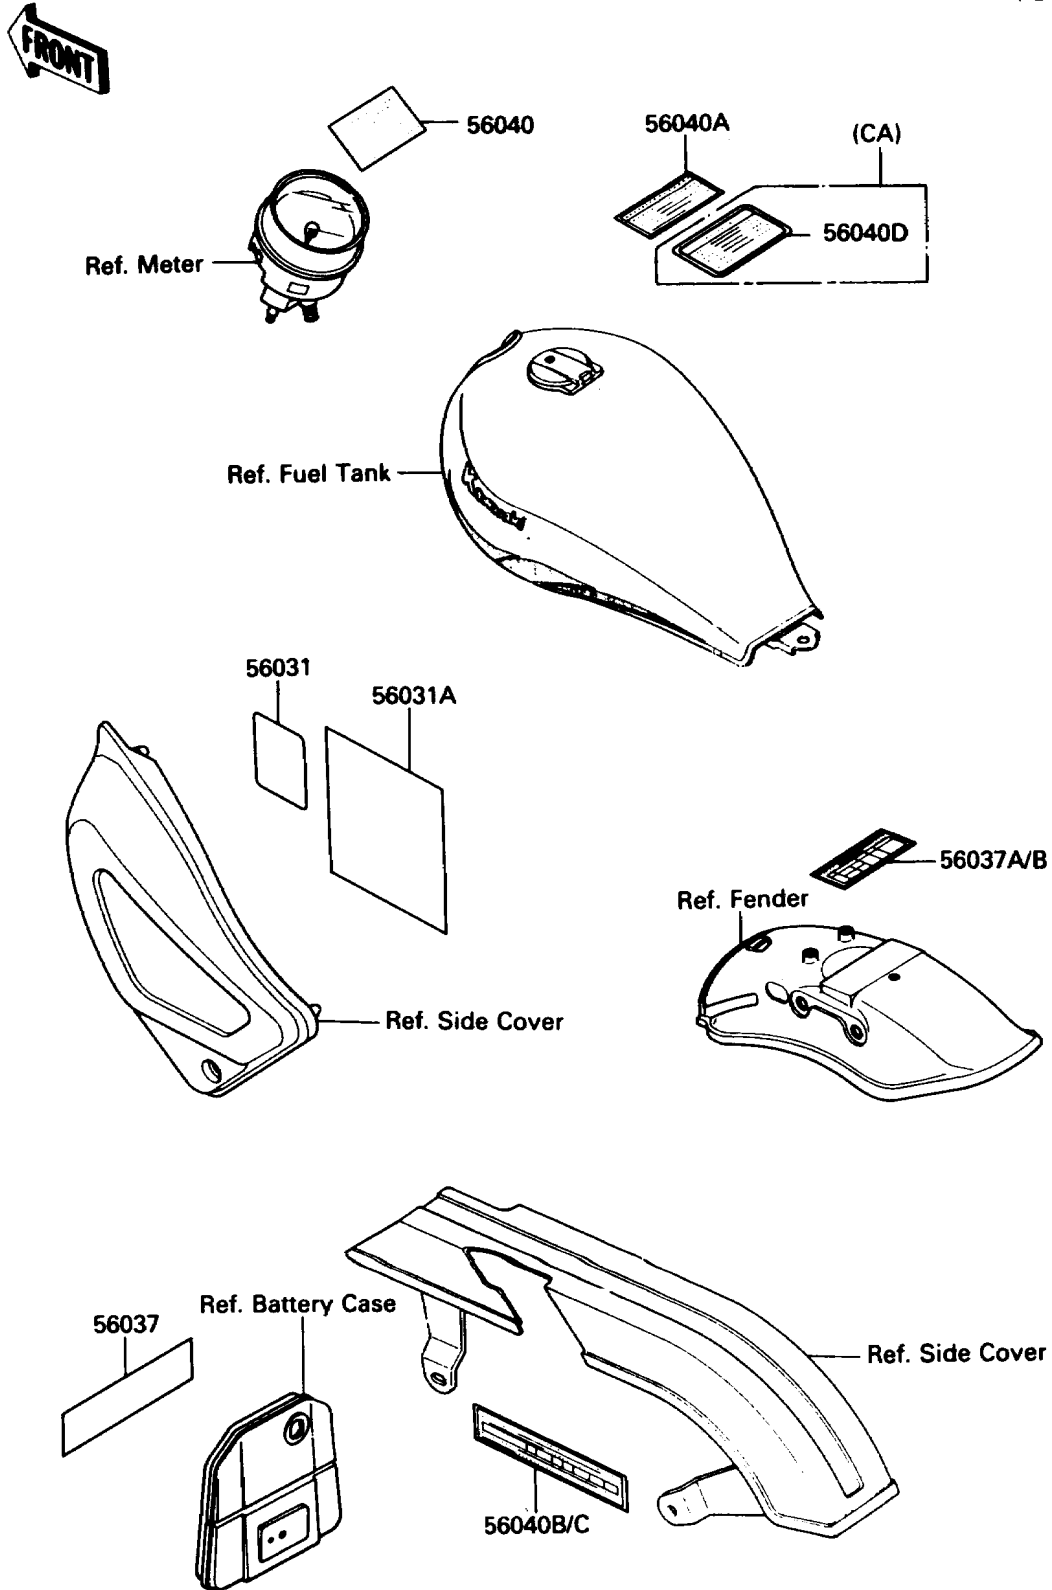

1989 454 LTD PARTS DIAGRAM

Labels

F2860

1989 454 LTD PARTS LIST

Labels

ITEM NAME	PART NUMBER	QUANTITY
LABEL-MANUAL,BATTERY VENT (Ref # 56031)	56031-1392	1
LABEL-MANUAL,DAILY SAFETY (Ref # 56031A)	56031-1393	1
LABEL-SPECIFICATION,OIL FILTER (Ref # 56037)	56037-1301	1
LABEL-SPECIFICATION,TIRE&LOAD (Ref # 56037B)	56037-1432	1
LABEL-WARNING,BREAK IN CAUTION (Ref # 56040)	56040-1007	1
LABEL-WARNING,BREAK IN CAUTION (Ref # 56040A)	56040-1008	1
LABEL-WARNING,BELT (Ref # 56040B)	56040-1027	1
LABEL-WARNING,BELT (Ref # 56040C)	56040-1031	1
LABEL-WARNING,EVAPO (Ref # 56040D)	56040-1121	1