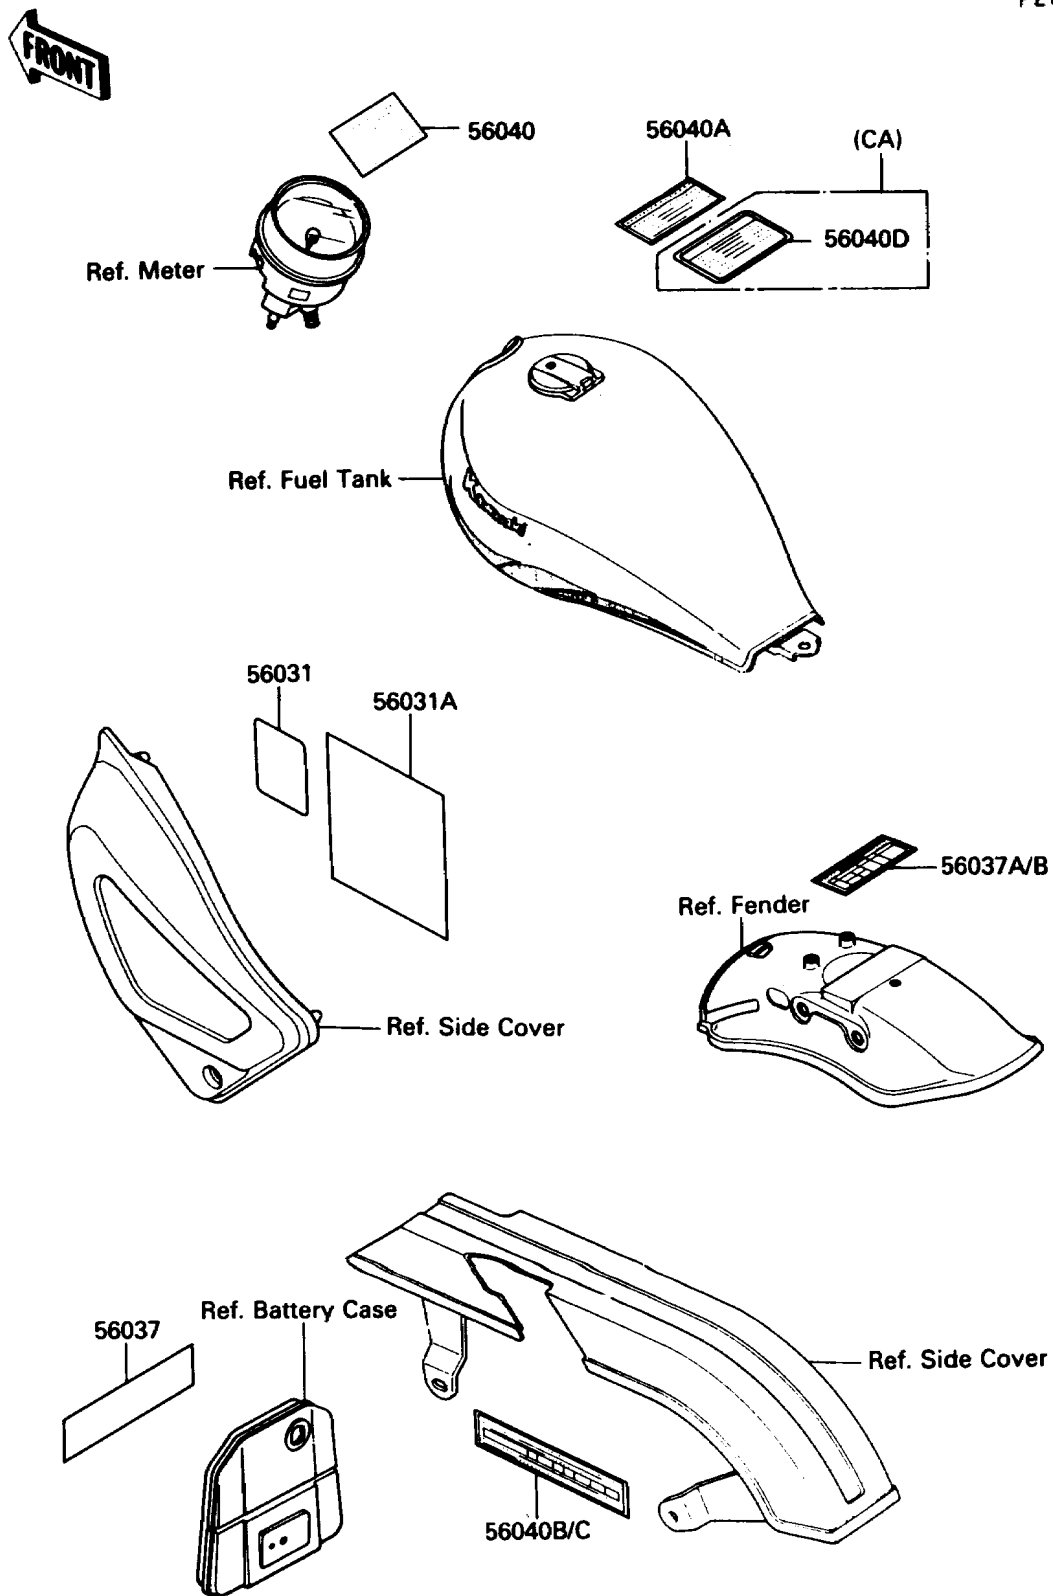

## 1988 454 LTD PARTS DIAGRAM

Labels

F2860

## 1988 454 LTD PARTS LIST

Labels

ITEM NAME	PART NUMBER	QUANTITY
LABEL-MANUAL,BATTERY VENT (Ref # 56031)	56031-1392	1
LABEL-MANUAL,DAILY SAFETY (Ref # 56031A)	56031-1393	1
LABEL-SPECIFICATION,OIL FILTER (Ref # 56037)	56037-1301	1
LABEL-SPECIFICATION,TIRE&LOAD (Ref # 56037A)	56037-1302	1
LABEL-WARNING,BREAK IN CAUTION (Ref # 56040)	56040-1007	1
LABEL-WARNING,BREAK IN CAUTION (Ref # 56040A)	56040-1008	1
LABEL-WARNING,BELT (Ref # 56040B)	56040-1027	1
LABEL-WARNING,BELT (Ref # 56040C)	56040-1031	1
LABEL-WARNING,EVAPO (Ref # 56040D)	56040-1121	1