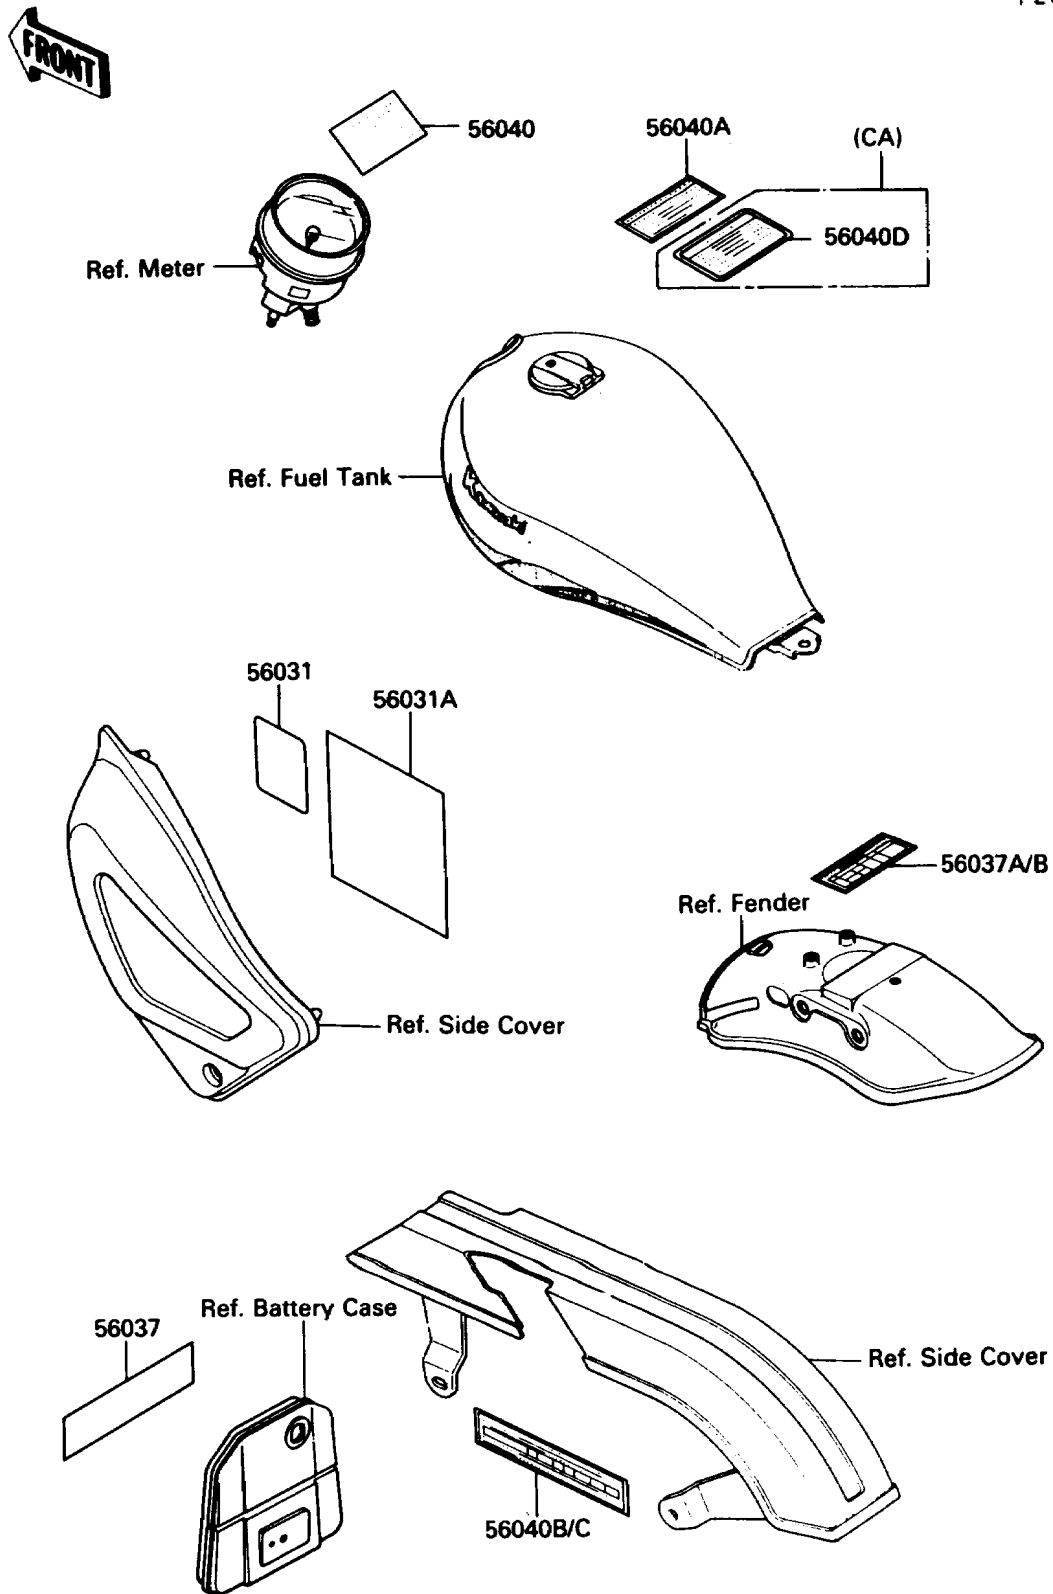

## 1987 454 LTD PARTS DIAGRAM

Labels

F2860

## 1987 454 LTD PARTS LIST

Labels

ITEM NAME	PART NUMBER	QUANTITY
LABEL-MANUAL,BATTERY VENT (Ref # 56031)	56031-1392	1
LABEL-MANUAL,DAILY SAFETY (Ref # 56031A)	56031-1393	1
LABEL-SPECIFICATION,OIL FILTER (Ref # 56037)	56037-1301	1
LABEL-SPECIFICATION,TIRE&LOAD (Ref # 56037A)	56037-1302	1
LABEL-WARNING,BREAK IN CAUTION (Ref # 56040)	56040-1007	1
LABEL-WARNING,BREAK IN CAUTION (Ref # 56040A)	56040-1008	1
LABEL-WARNING,BELT (Ref # 56040B)	56040-1027	1
LABEL-WARNING,BELT (Ref # 56040C)	56040-1031	1
LABEL-WARNING,EVAPO (Ref # 56040D)	56040-1121	1