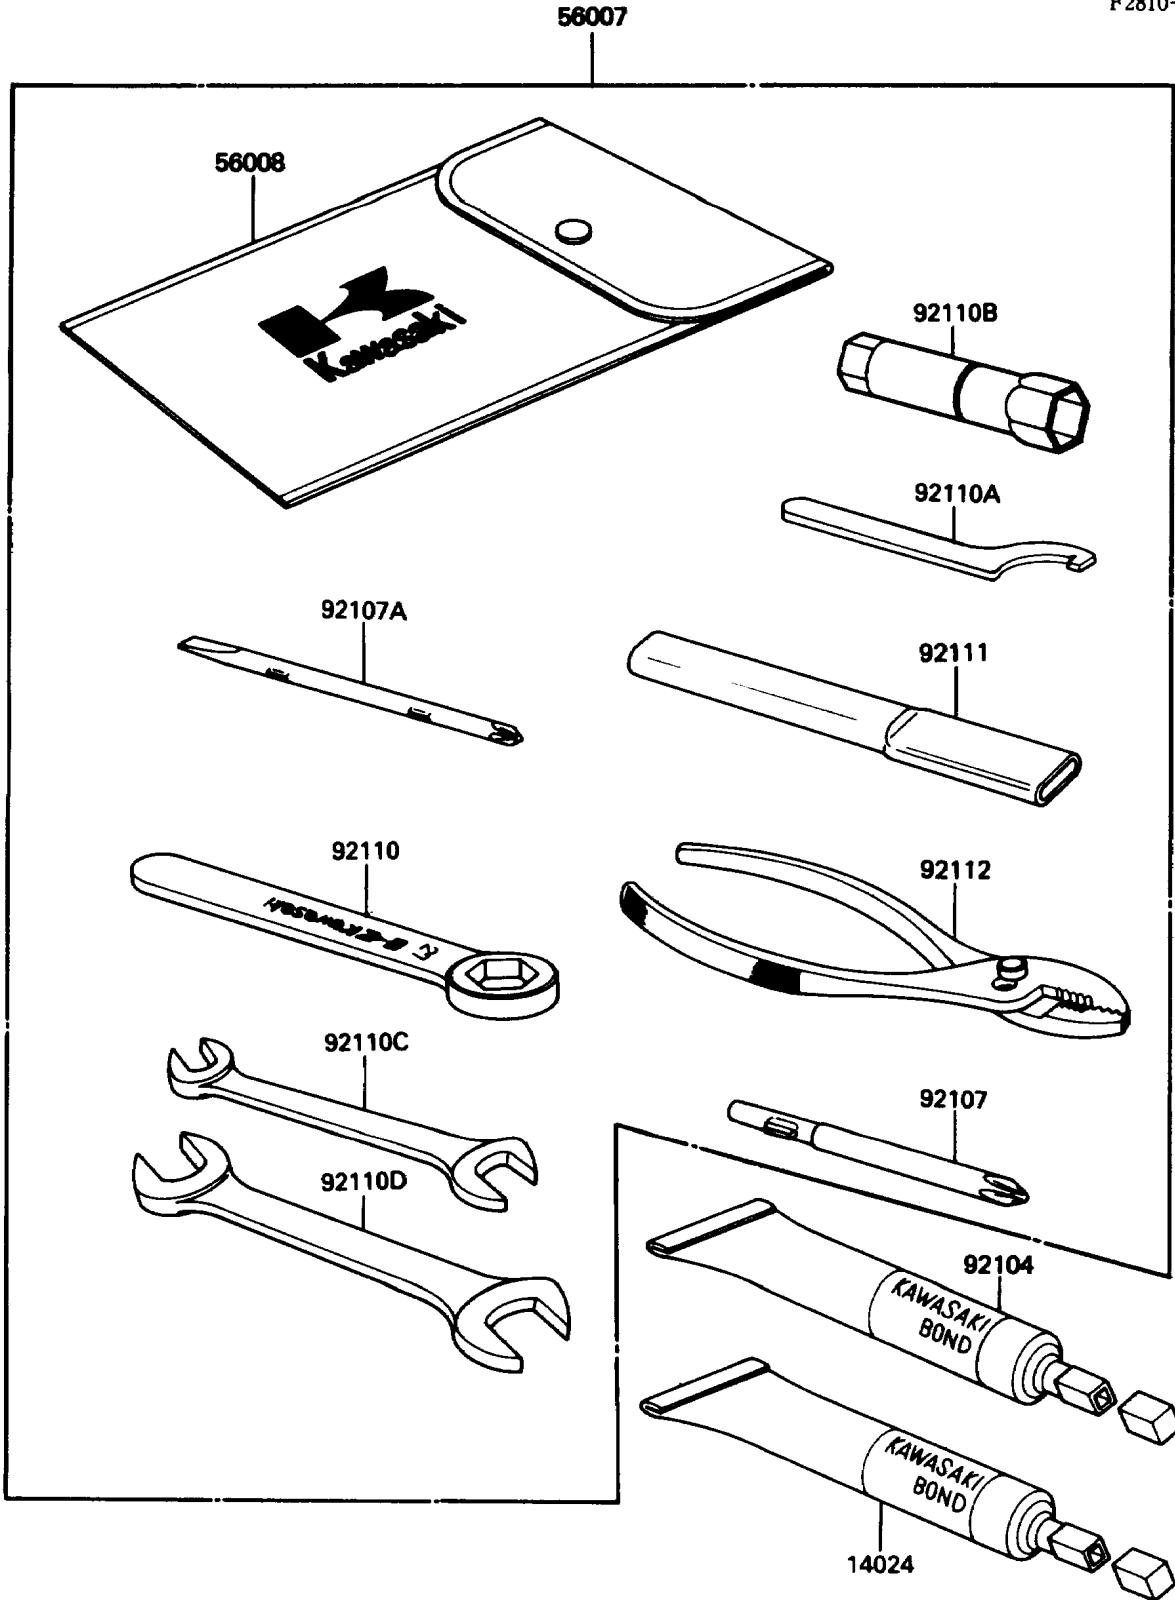

1989 454 LTD PARTS DIAGRAM

Owner's Tools

F2810-0207

1989 454 LTD PARTS LIST

Owner's Tools

ITEM NAME	PART NUMBER	QUANTITY
THREE BOND TB1211,HT/RS,WHITE (Ref # 14024)	56019-120	1
TOOLKIT (Ref # 56007)	56007-1229	1
BAG,TOOL (Ref # 56008)	56008-1019	1
GASKET-LIQUID,TUBE,100G,SILVER (Ref # 92104)	92104-002	1
TOOL-DRIVER,#3PHILLIPS (Ref # 92107)	92107-005	1
TOOL-DRIVER,#2PHILLIPS (Ref # 92107A)	92107-1051	1
TOOL-WRENCH,BOX END,27MM (Ref # 92110)	92109-009	1
TOOL-WRENCH,HOOK,45MM (Ref # 92110A)	92110-1007	1
TOOL-WRENCH,BOX,18MM (Ref # 92110B)	92110-1110	1
TOOL-WRENCH,OPEN END,10X12 (Ref # 92110C)	92110-1117	1
TOOL-WRENCH,OPEN END,14X17 (Ref # 92110D)	92126-003	1
TOOL-BAR,BOX END WRENCH (Ref # 92111)	92111-1051	1
TOOL-PLIERS (Ref # 92112)	92112-003	1