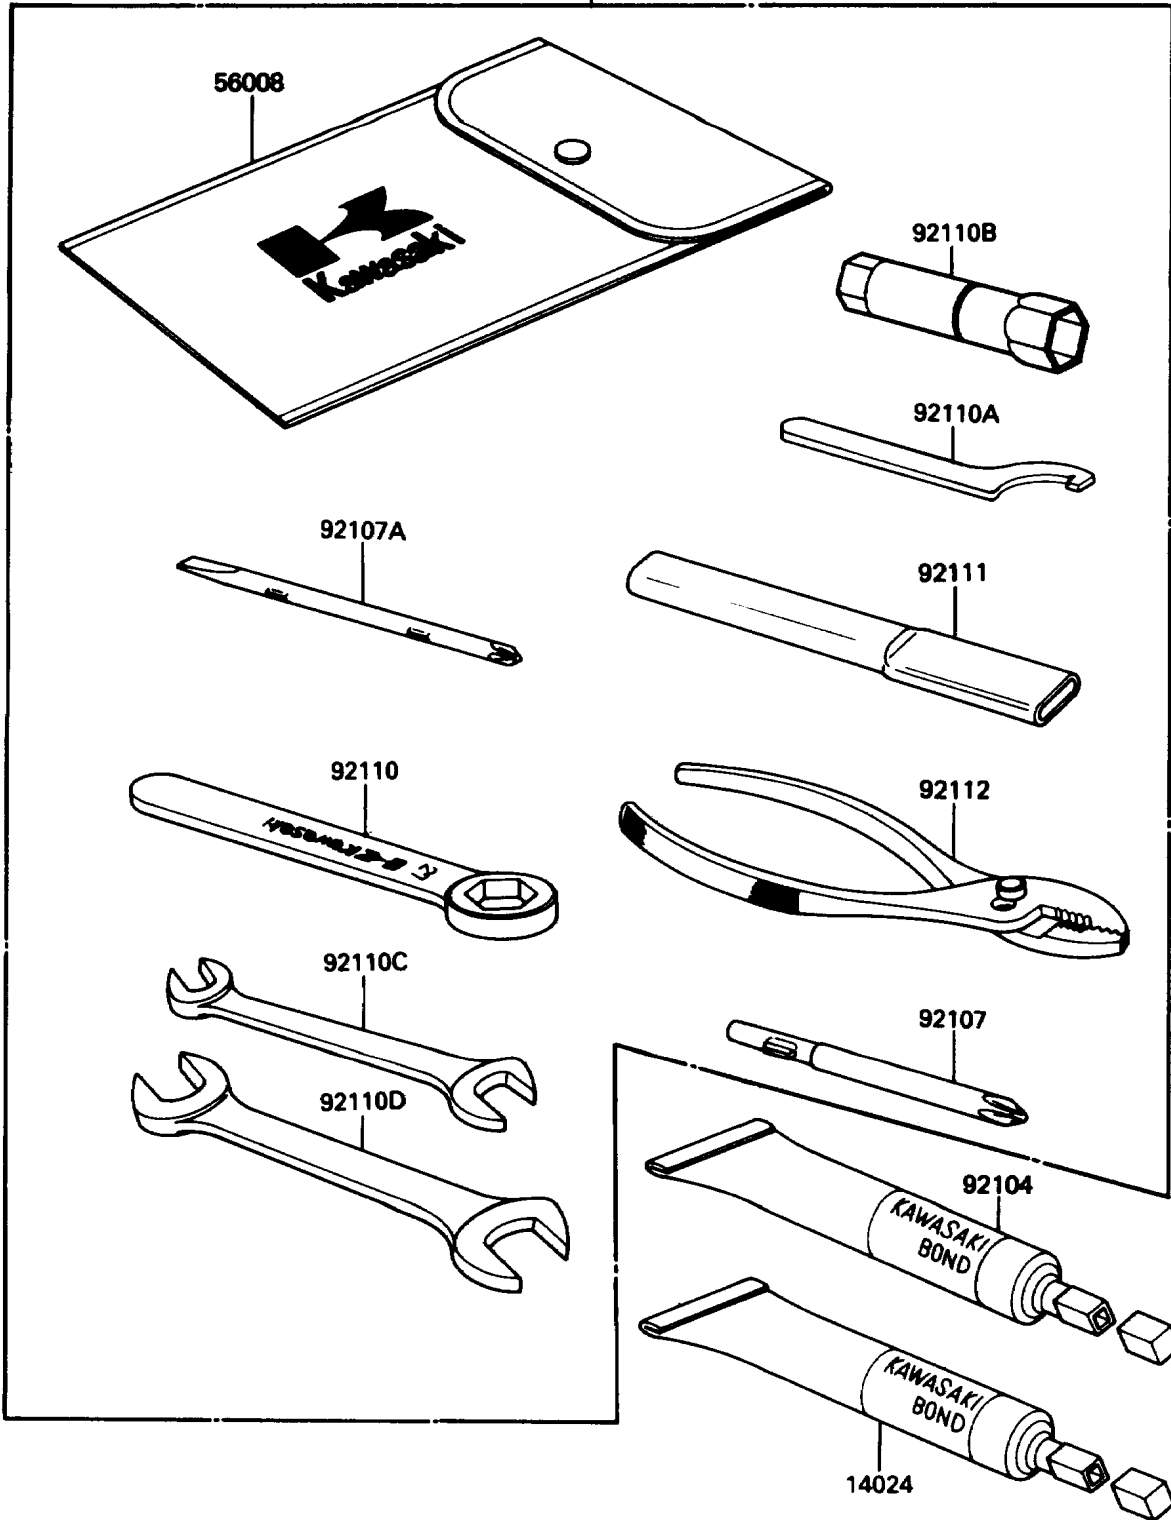

1988 454 LTD PARTS DIAGRAM

Owner's Tools

56007

F2810-0207

1988 454 LTD PARTS LIST

Owner's Tools

ITEM NAME	PART NUMBER	QUANTITY
THREE BOND TB1211,HT/RS,WHITE (Ref # 14024)	56019-120	1
TOOLKIT (Ref # 56007)	56007-1229	1
BAG,TOOL (Ref # 56008)	56008-1019	1
GASKET-LIQUID,TUBE,100G,SILVER (Ref # 92104)	92104-002	1
TOOL-DRIVER,#3PHILLIPS (Ref # 92107)	92107-005	1
TOOL-DRIVER,#2PHILLIPS (Ref # 92107A)	92107-1051	1
TOOL-WRENCH,BOX END,27MM (Ref # 92110)	92109-009	1
TOOL-WRENCH,HOOK,45MM (Ref # 92110A)	92110-1007	1
TOOL-WRENCH,BOX,18MM (Ref # 92110B)	92110-1110	1
TOOL-WRENCH,OPEN END,10X12 (Ref # 92110C)	92110-1117	1
TOOL-WRENCH,OPEN END,14X17 (Ref # 92110D)	92126-003	1
TOOL-BAR,BOX END WRENCH (Ref # 92111)	92111-1051	1
TOOL-PLIERS (Ref # 92112)	92112-003	1