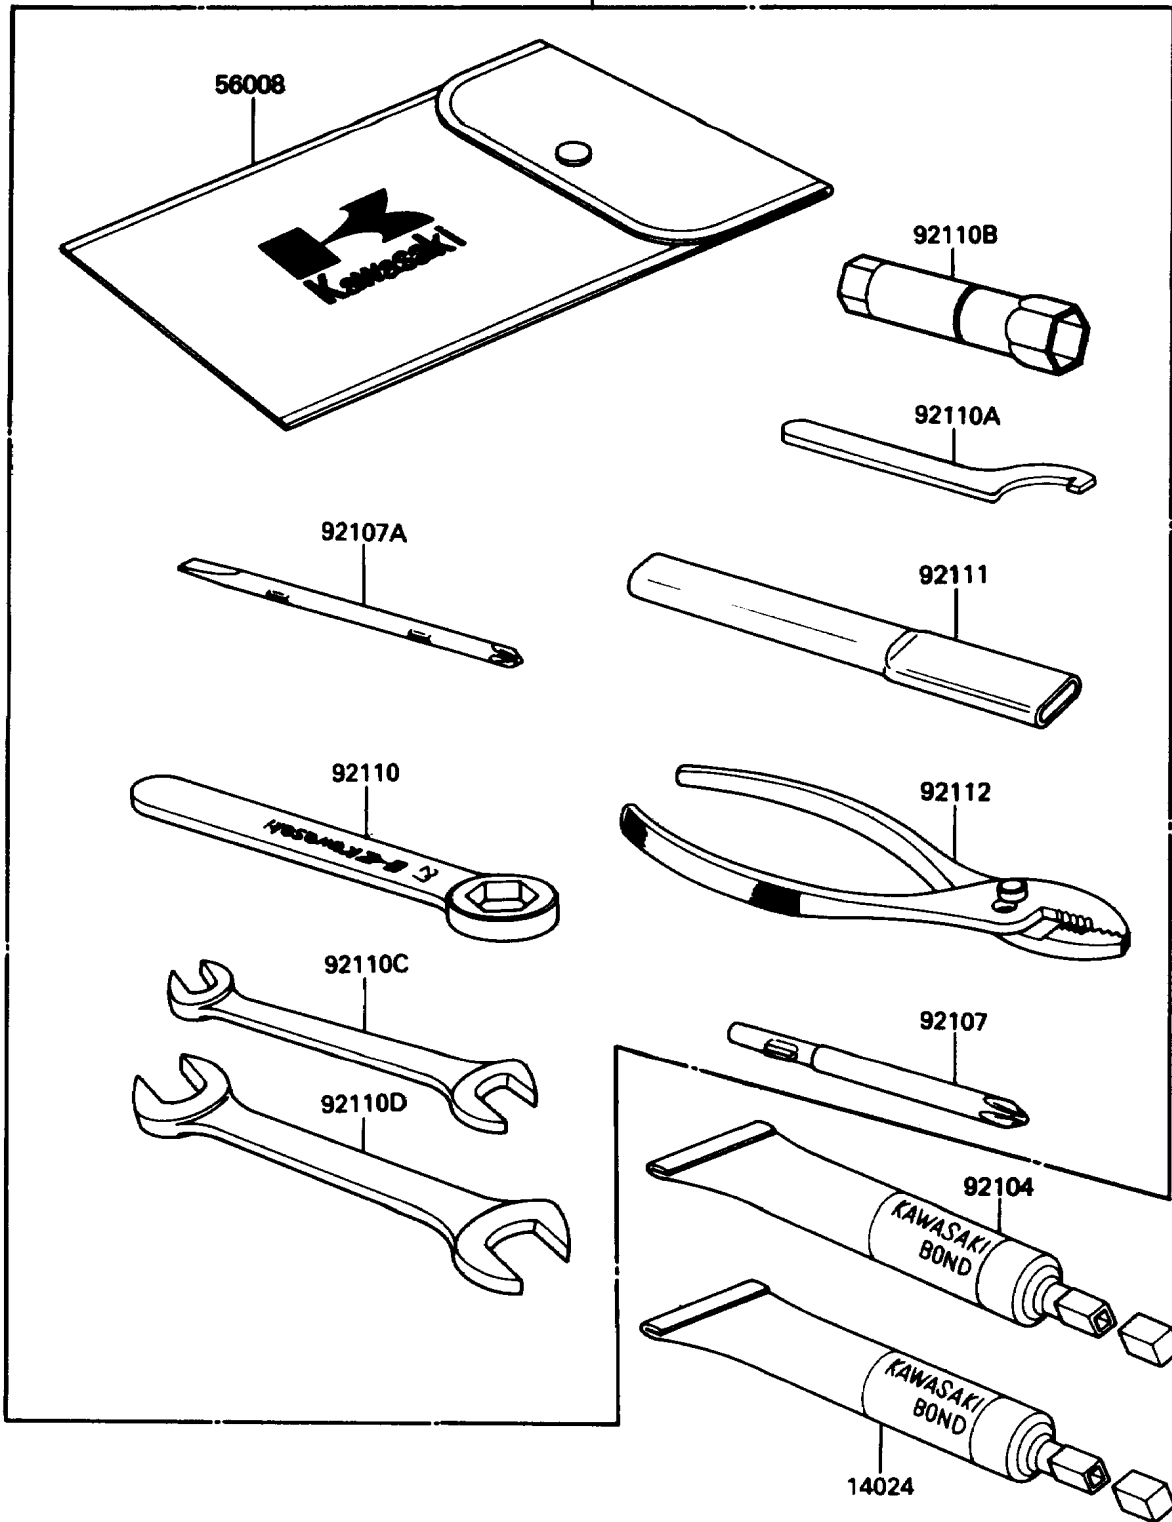

## 1987 454 LTD PARTS DIAGRAM

Owner's Tools

56007

F2810-0207

## 1987 454 LTD PARTS LIST

### Owner's Tools

ITEM NAME	PART NUMBER	QUANTITY
THREE BOND TB1211,HT/RS,WHITE (Ref # 14024)	56019-120	1
TOOLKIT (Ref # 56007)	56007-1229	1
BAG,TOOL (Ref # 56008)	56008-1019	1
GASKET-LIQUID,TUBE,100G,SILVER (Ref # 92104)	92104-002	1
TOOL-DRIVER,#3PHILLIPS (Ref # 92107)	92107-005	1
TOOL-DRIVER,#2PHILLIPS (Ref # 92107A)	92107-1051	1
TOOL-WRENCH,BOX END,27MM (Ref # 92110)	92109-009	1
TOOL-WRENCH,HOOK,45MM (Ref # 92110A)	92110-1007	1
TOOL-WRENCH,BOX,18MM (Ref # 92110B)	92110-1110	1
TOOL-WRENCH,OPEN END,10X12 (Ref # 92110C)	92110-1117	1
TOOL-WRENCH,OPEN END,14X17 (Ref # 92110D)	92126-003	1
TOOL-BAR,BOX END WRENCH (Ref # 92111)	92111-1051	1
TOOL-PLIERS (Ref # 92112)	92112-003	1