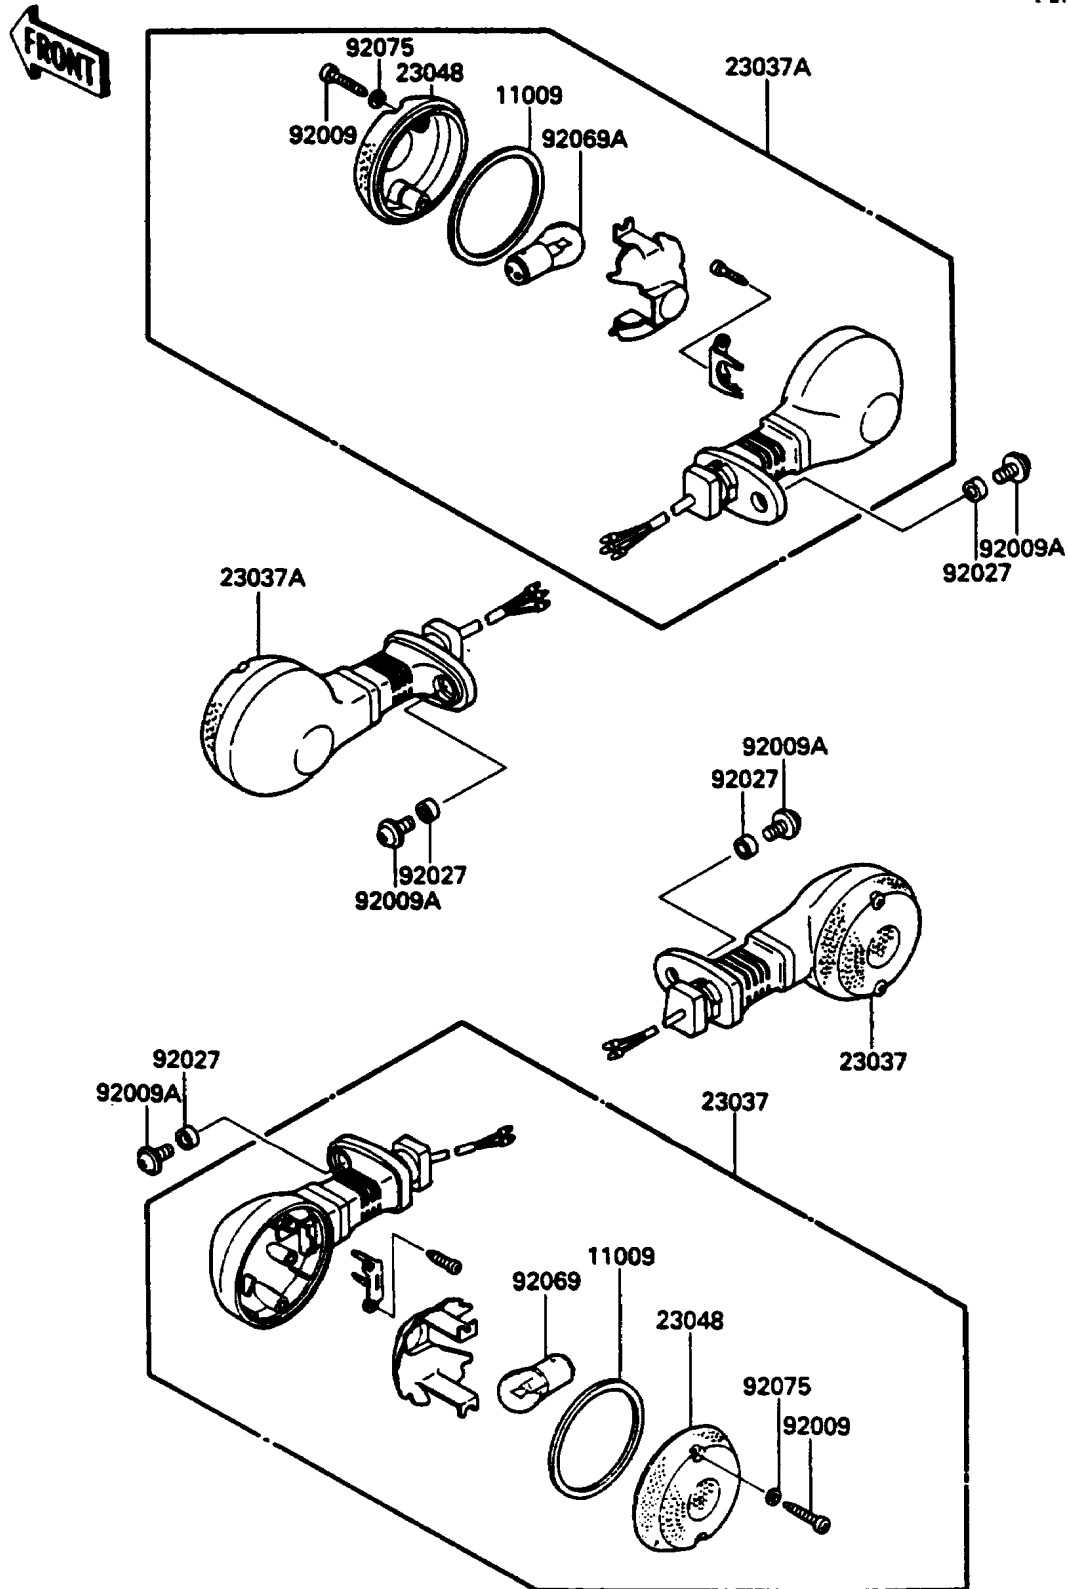

1987 454 LTD PARTS DIAGRAM

Turn Signals

F2730-0150

1987 454 LTD PARTS LIST

Turn Signals

ITEM NAME	PART NUMBER	QUANTITY
GASKET,SIGNAL LAMP (Ref # 11009)	11009-1413	1
LAMP-ASSY-SIGNAL,RR (Ref # 23037)	23037-1208	1
LAMP-ASSY-SIGNAL,FR (Ref # 23037A)	23037-1214	1
LENS-SIGNAL LAMP (Ref # 23048)	23048-1066	1
SCREW,TAPPING,4X25 (Ref # 92009)	92009-1069	1
SCREW,6X14 (Ref # 92009A)	92009-1288	1
COLLAR,6.8X10X6 (Ref # 92027)	92027-103	1
BULB,12V 32CP(23W) (Ref # 92069)	92069-055	1
BULB,12V 32/3CP(23/8W) (Ref # 92069A)	92069-060	1
WASHER,PLAIN,4MM (Ref # 92075)	23058-002	1