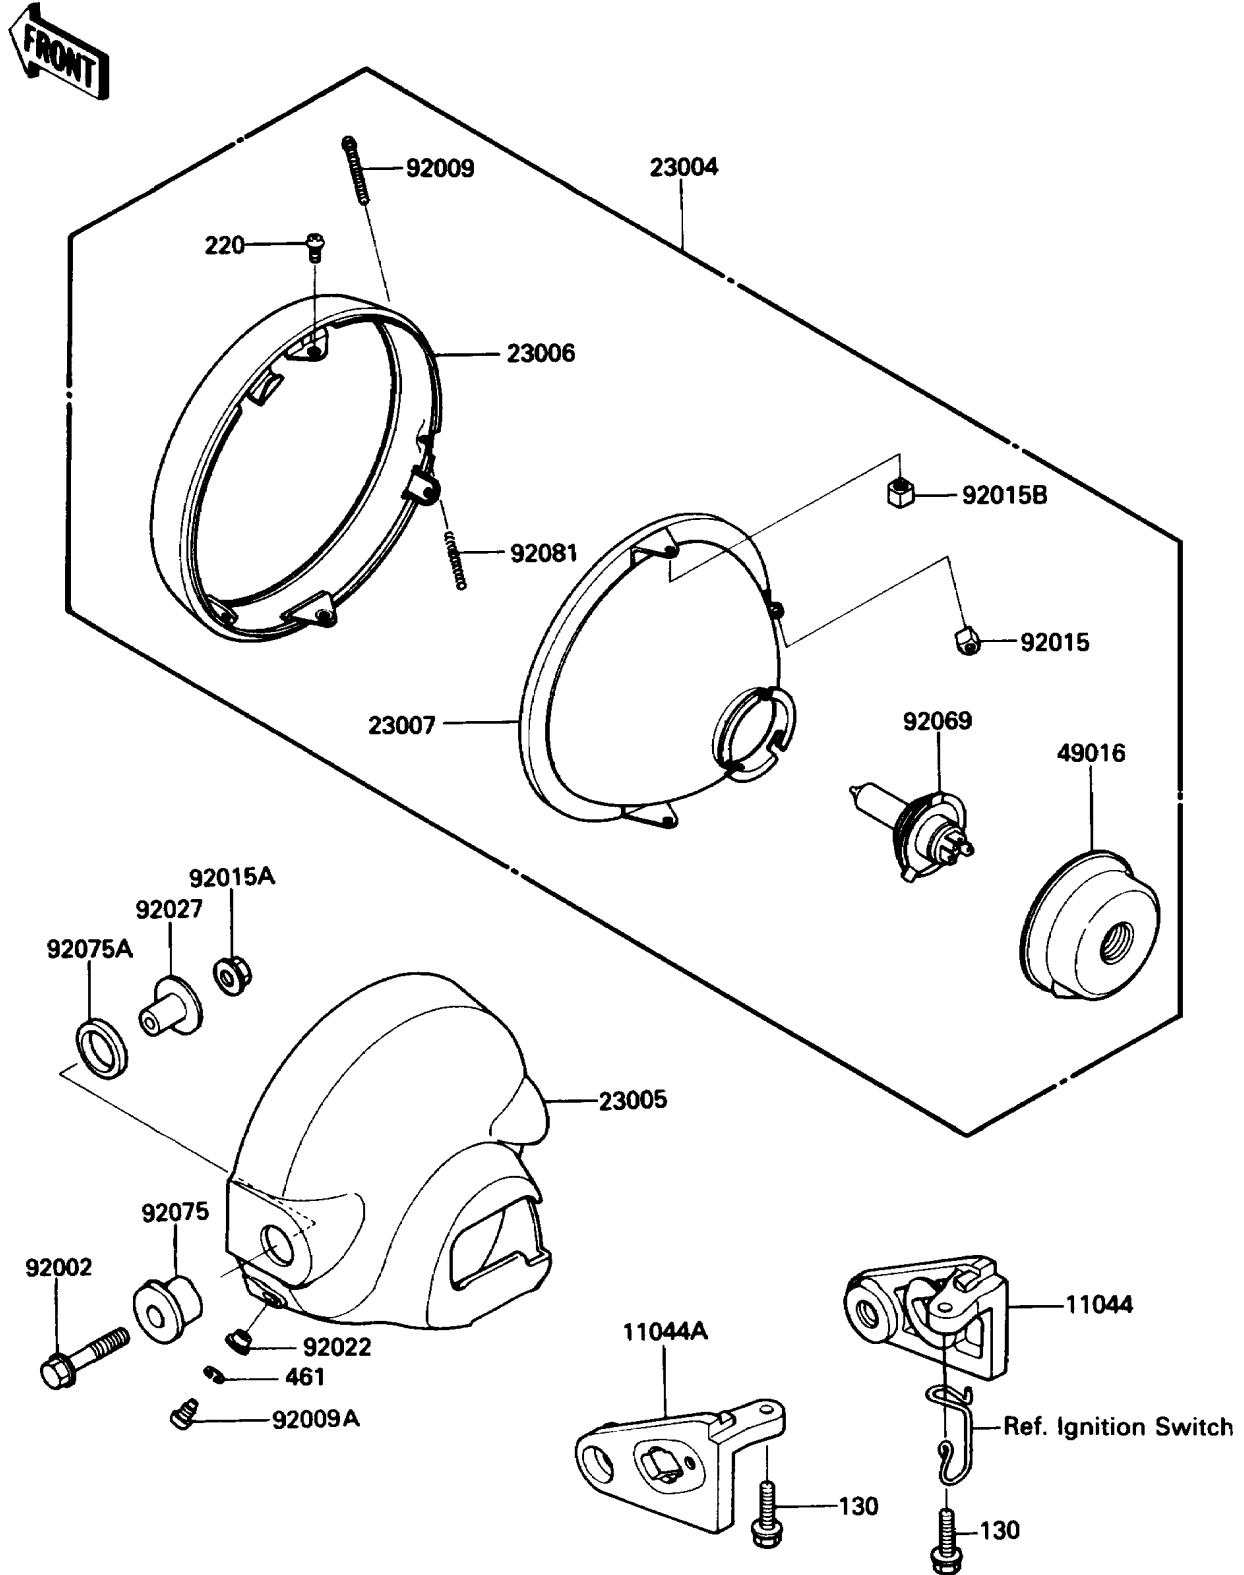

1988 454 LTD PARTS DIAGRAM

Headlight(s)

F2710-0245

1988 454 LTD PARTS LIST

Headlight(s)

ITEM NAME	PART NUMBER	QUANTITY
BRACKET,HEAD LAMP,RH (Ref # 11044)	11043-1941	1
BRACKET,HEAD LAMP,LH (Ref # 11044A)	11043-1942	1
LAMP-HEAD (Ref # 23004)	23004-1171	1
BODY-COMP-HEAD LAMP,CR PLATED (Ref # 23005)	23005-1058	1
RIM-LAMP (Ref # 23006)	23006-1055	1
LENS-COMP,HEAD LAMP (Ref # 23007)	23007-1115	1
COVER-SEAL,HEAD LAMP (Ref # 49016)	49016-1046	1
BOLT,FLANGED,8X40 (Ref # 92002)	92002-1503	1
SCREW,4X52 (Ref # 92009)	92009-1033	1
SCREW,5MM (Ref # 92009A)	92011-024	1
NUT,4MM,FOCUS ADJUST (Ref # 92015)	23020-018	1
NUT,FLANGED,8MM (Ref # 92015A)	92015-1014	1
NUT,5MM (Ref # 92015B)	92015-1157	1
WASHER (Ref # 92022)	23021-010	1
COLLAR,L=20 (Ref # 92027)	92027-1131	1
BULB,12V 60/55W,H4 (Ref # 92069)	92069-1002	1
DAMPER,HEAD LAMP FITTING (Ref # 92075)	92075-1109	1
DAMPER,HEAD LAMP FITTING (Ref # 92075A)	92075-1110	1
SPRING,FOCUS ADJUSTING (Ref # 92081)	92081-1701	1
BOLT-FLANGED (Ref # 130)	130N0825	1
SCREW-PAN-CROS (Ref # 220)	220B0510	1
WASHER-SPRING,5MM (Ref # 461)	461F0500	1