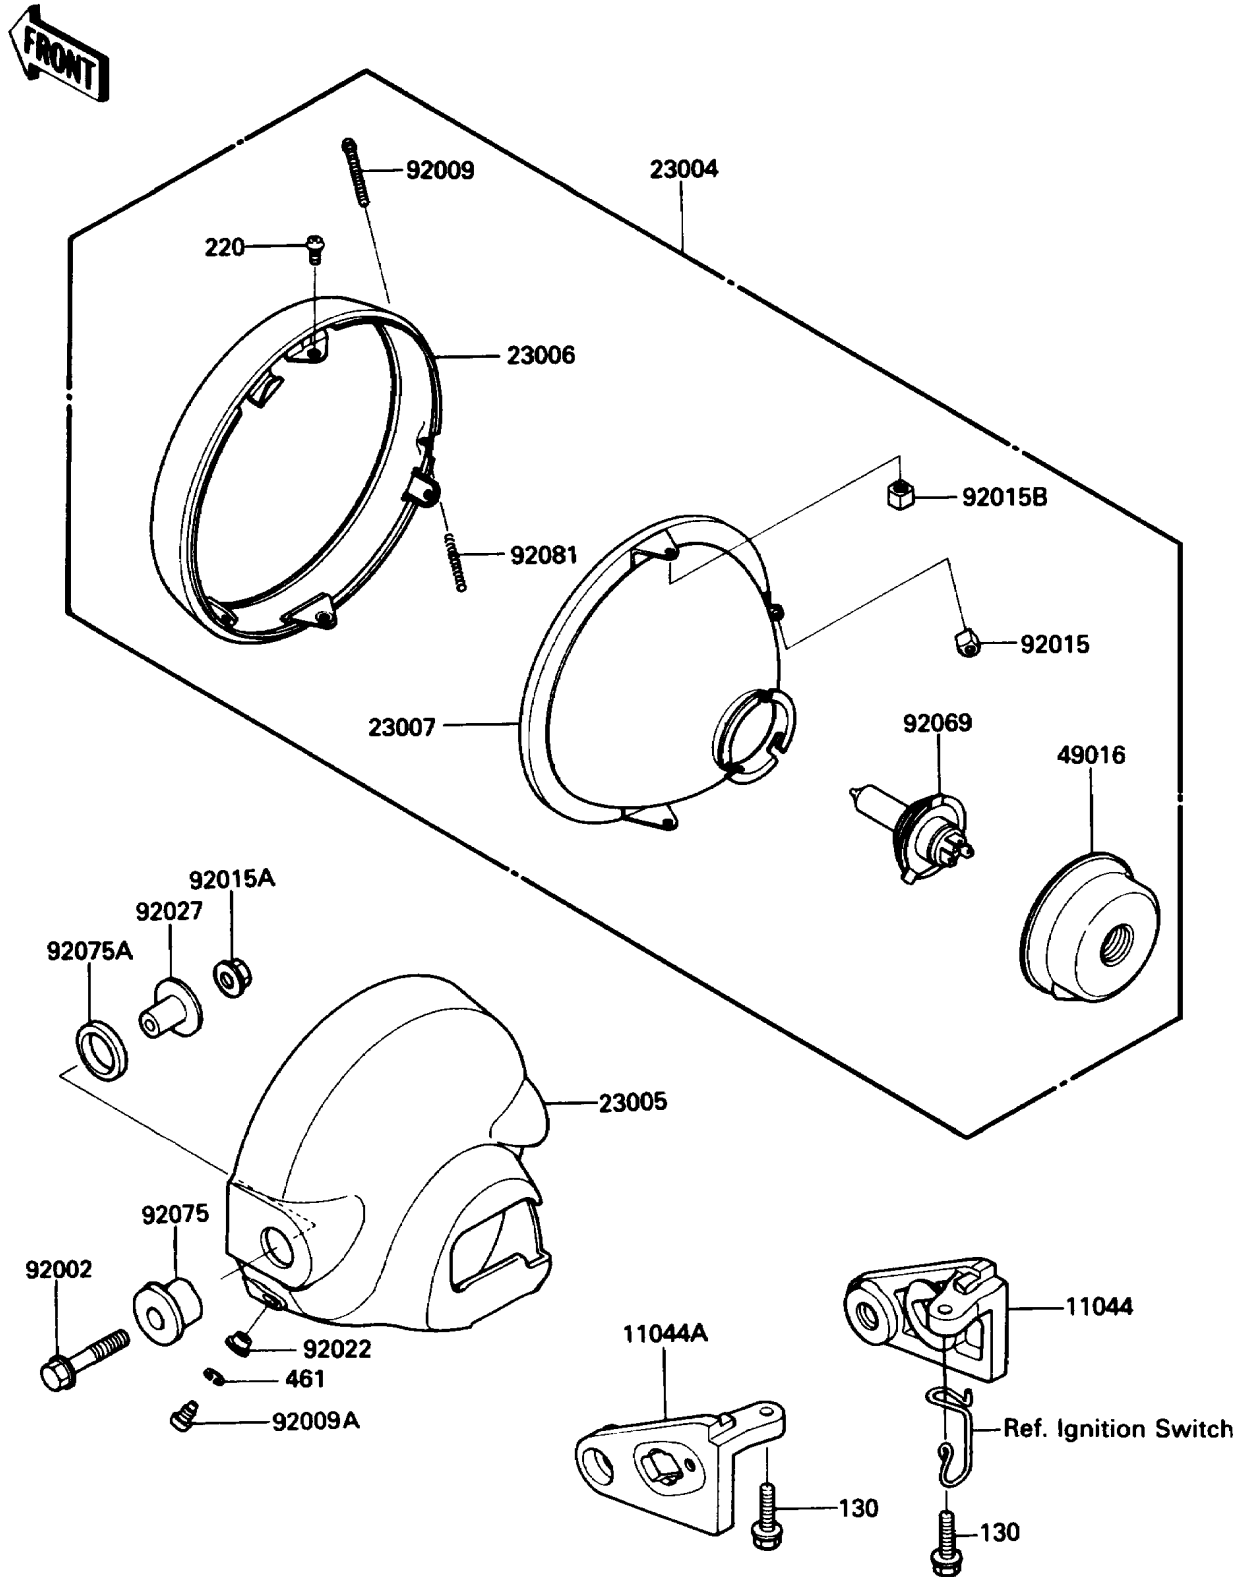

1987 454 LTD PARTS DIAGRAM

Headlight(s)

F2710-0245

1987 454 LTD PARTS LIST

Headlight(s)

ITEM NAME	PART NUMBER	QUANTITY
BRACKET,HEAD LAMP,RH (Ref # 11044)	11043-1941	1
BRACKET,HEAD LAMP,LH (Ref # 11044A)	11043-1942	1
LAMP-HEAD (Ref # 23004)	23004-1171	1
BODY-COMP-HEAD LAMP,CR PLATED (Ref # 23005)	23005-1058	1
RIM-LAMP (Ref # 23006)	23006-1055	1
LENS-COMP,HEAD LAMP (Ref # 23007)	23007-1115	1
COVER-SEAL,HEAD LAMP (Ref # 49016)	49016-1046	1
BOLT,FLANGED,8X40 (Ref # 92002)	92002-1503	1
SCREW,4X52 (Ref # 92009)	92009-1033	1
SCREW,5MM (Ref # 92009A)	92011-024	1
NUT,4MM,FOCUS ADJUST (Ref # 92015)	23020-018	1
NUT,FLANGED,8MM (Ref # 92015A)	92015-1014	1
NUT,5MM (Ref # 92015B)	92015-1157	1
WASHER (Ref # 92022)	23021-010	1
COLLAR,L=20 (Ref # 92027)	92027-1131	1
BULB,12V 60/55W,H4 (Ref # 92069)	92069-1002	1
DAMPER,HEAD LAMP FITTING (Ref # 92075)	92075-1109	1
DAMPER,HEAD LAMP FITTING (Ref # 92075A)	92075-1110	1
SPRING,FOCUS ADJUSTING (Ref # 92081)	92081-1701	1
BOLT-FLANGED (Ref # 130)	130N0825	1
SCREW-PAN-CROS (Ref # 220)	220B0510	1
WASHER-SPRING,5MM (Ref # 461)	461F0500	1