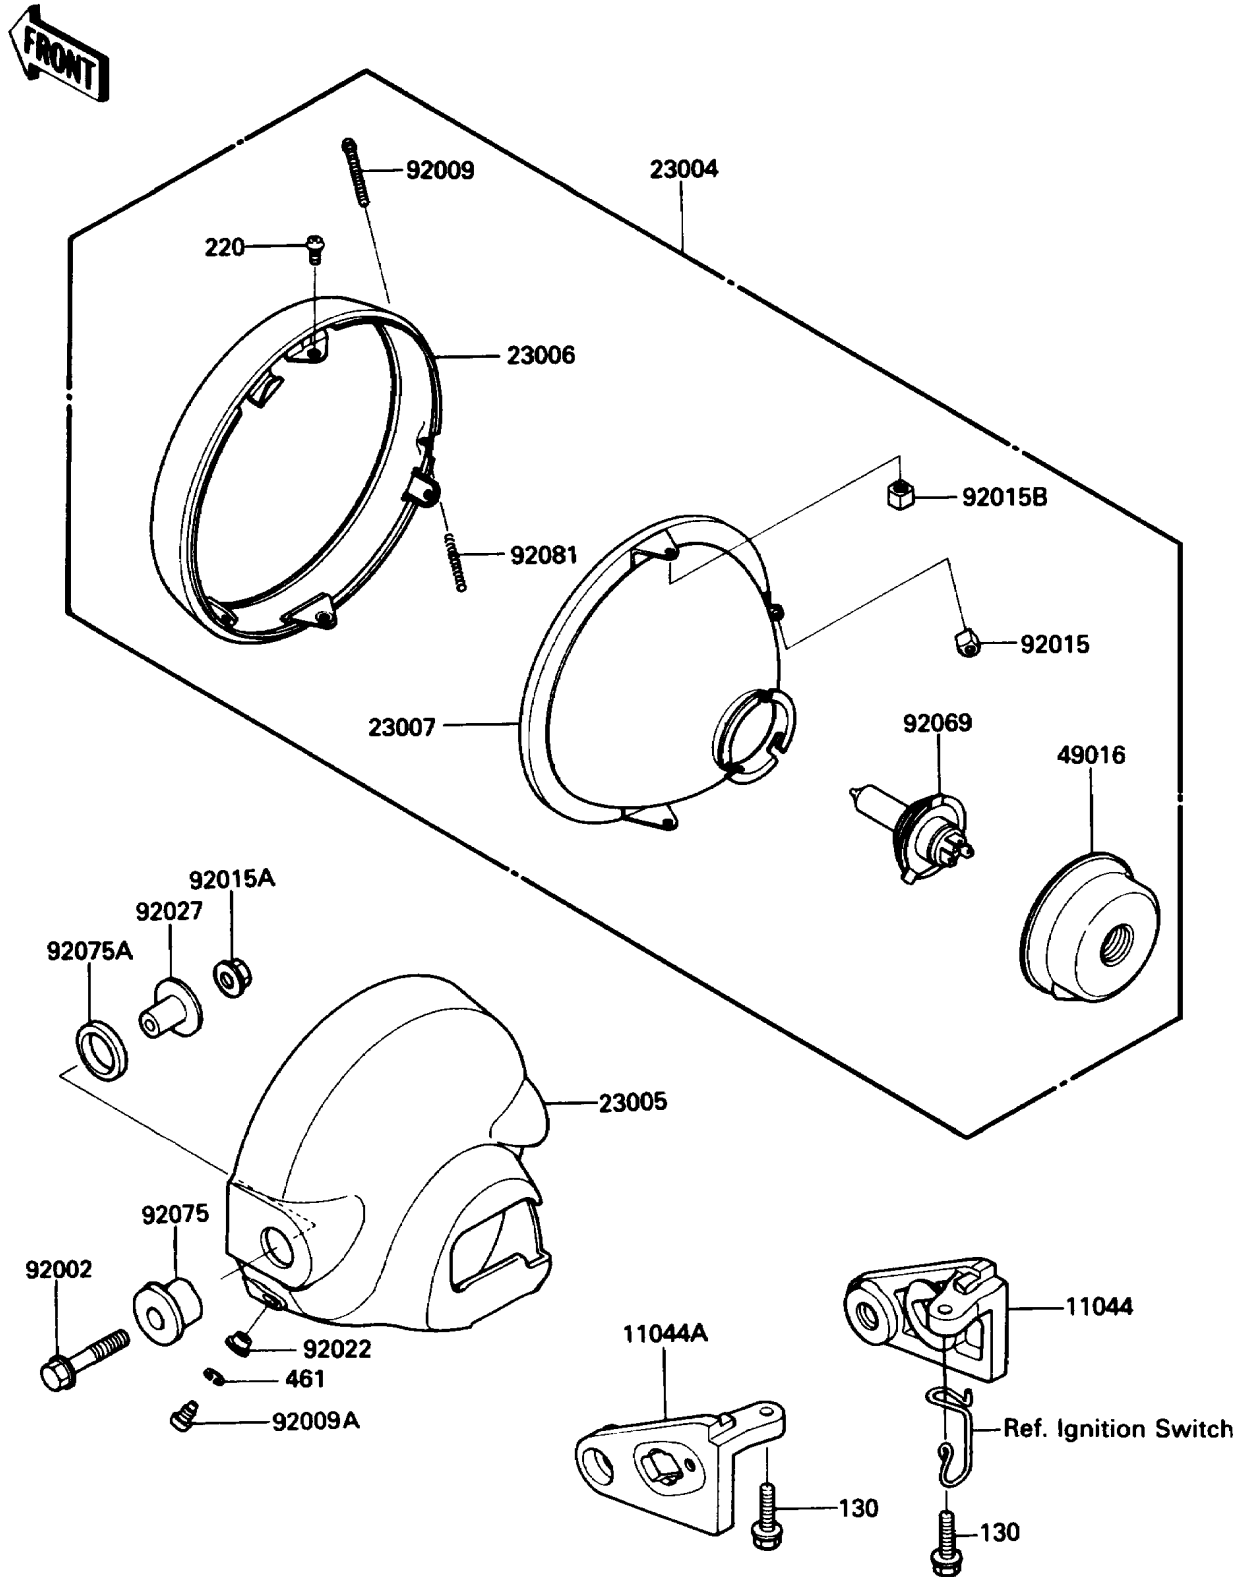

# 1985 454 LTD PARTS DIAGRAM

Headlight(s)

F2710-0245

# 1985 454 LTD PARTS LIST

## Headlight(s)

ITEM NAME	PART NUMBER	QUANTITY
BRACKET,HEAD LAMP,RH (Ref # 11044)	11043-1941	1
BRACKET,HEAD LAMP,LH (Ref # 11044A)	11043-1942	1
LAMP-HEAD (Ref # 23004)	23004-1171	1
BODY-COMP-HEAD LAMP,CR PLATED (Ref # 23005)	23005-1058	1
RIM-LAMP (Ref # 23006)	23006-1055	1
LENS-COMP,HEAD LAMP (Ref # 23007)	23007-1115	1
COVER-SEAL,HEAD LAMP (Ref # 49016)	49016-1046	1
BOLT,FLANGED,8X40 (Ref # 92002)	92002-1503	2
SCREW,4X52 (Ref # 92009)	92009-1033	1
SCREW,5MM (Ref # 92009A)	92011-024	2
NUT,4MM,FOCUS ADJUST (Ref # 92015)	23020-018	1
NUT,FLANGED,8MM (Ref # 92015A)	92015-1014	2
NUT,5MM (Ref # 92015B)	92015-1157	2
WASHER (Ref # 92022)	23021-010	2
COLLAR,L=20 (Ref # 92027)	92027-1131	2
BULB,12V 60/55W,H4 (Ref # 92069)	92069-1002	1
DAMPER,HEAD LAMP FITTING (Ref # 92075)	92075-1109	2
DAMPER,HEAD LAMP FITTING (Ref # 92075A)	92075-1110	2
SPRING,FOCUS ADJUSTING (Ref # 92081)	92081-1701	1
BOLT-FLANGED (Ref # 130)	130N0825	2
SCREW-PAN-CROS (Ref # 220)	220B0510	2
WASHER-SPRING,5MM (Ref # 461)	461F0500	2