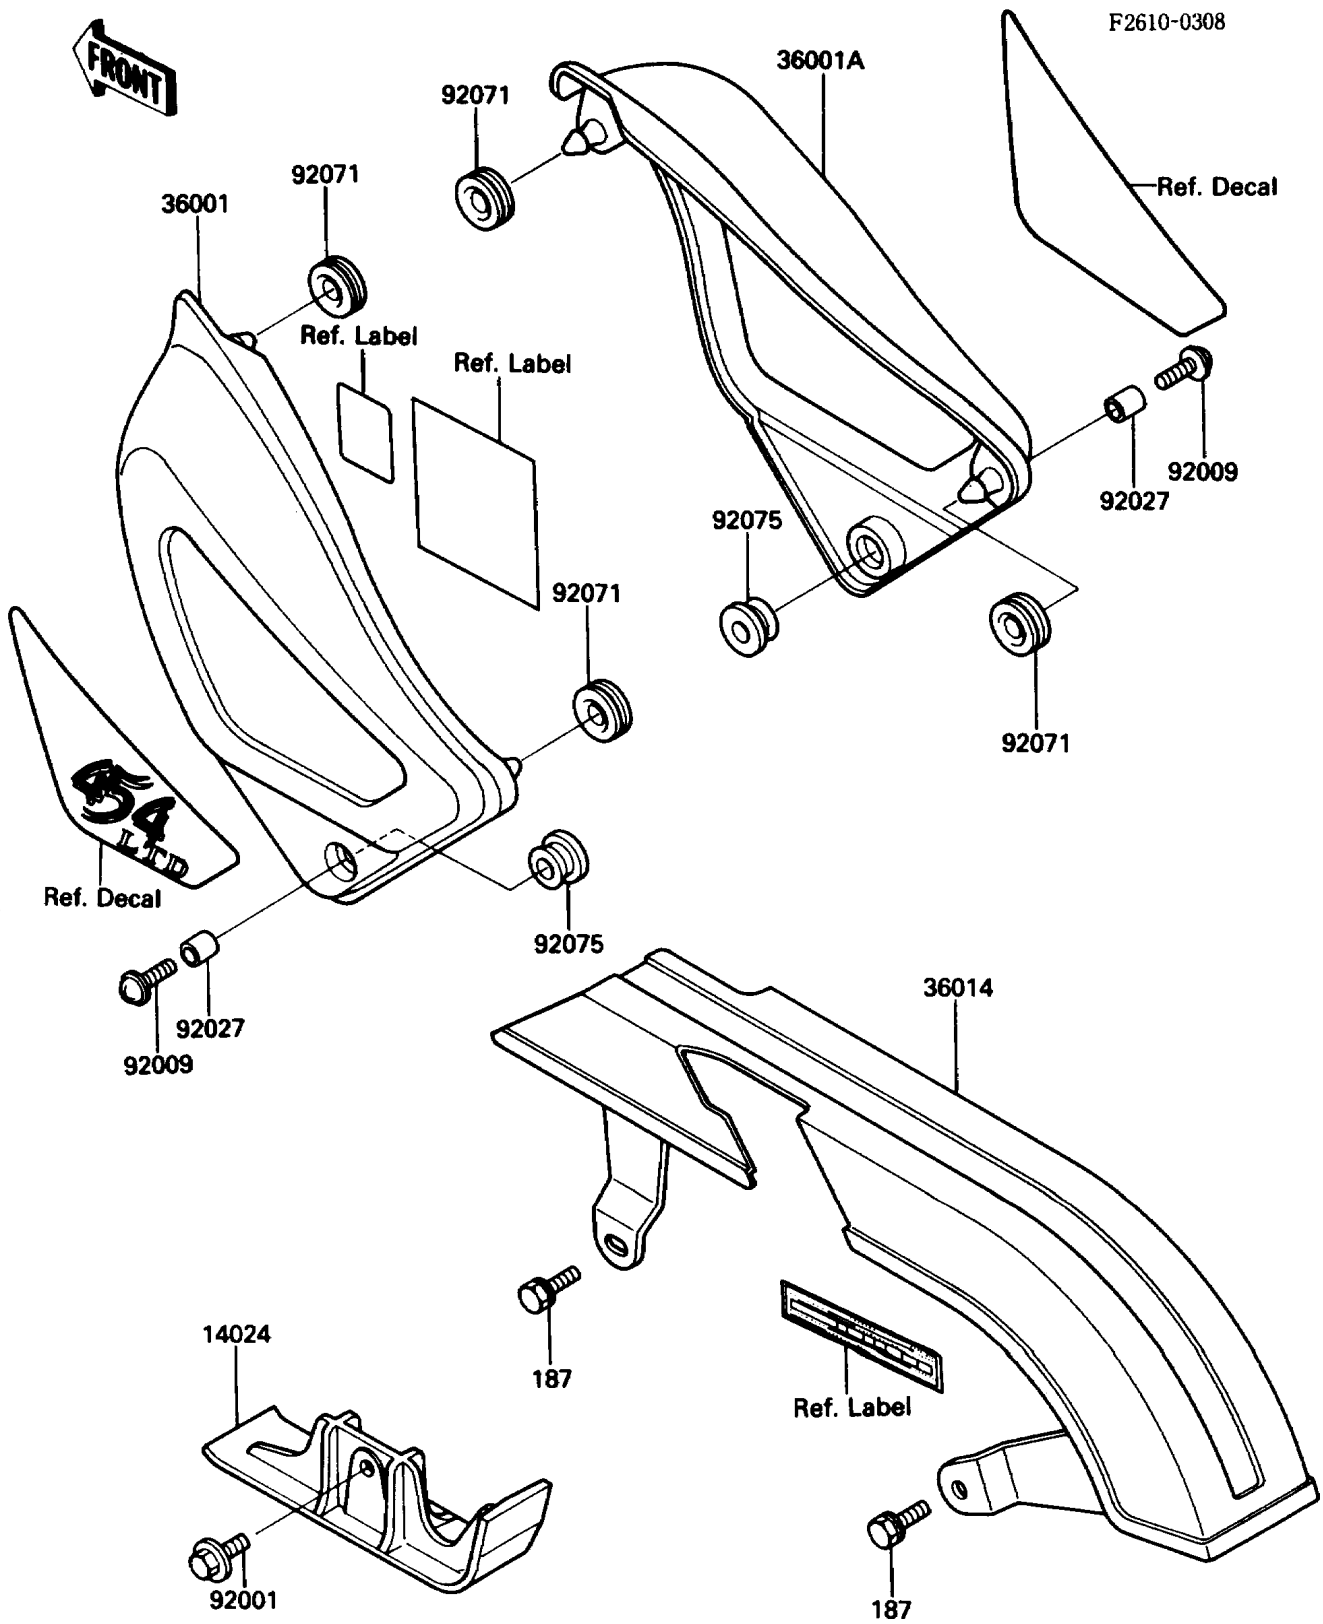

1989 454 LTD

PARTS DIAGRAM

Side Covers

Kawasaki

Let the Good Times Roll®