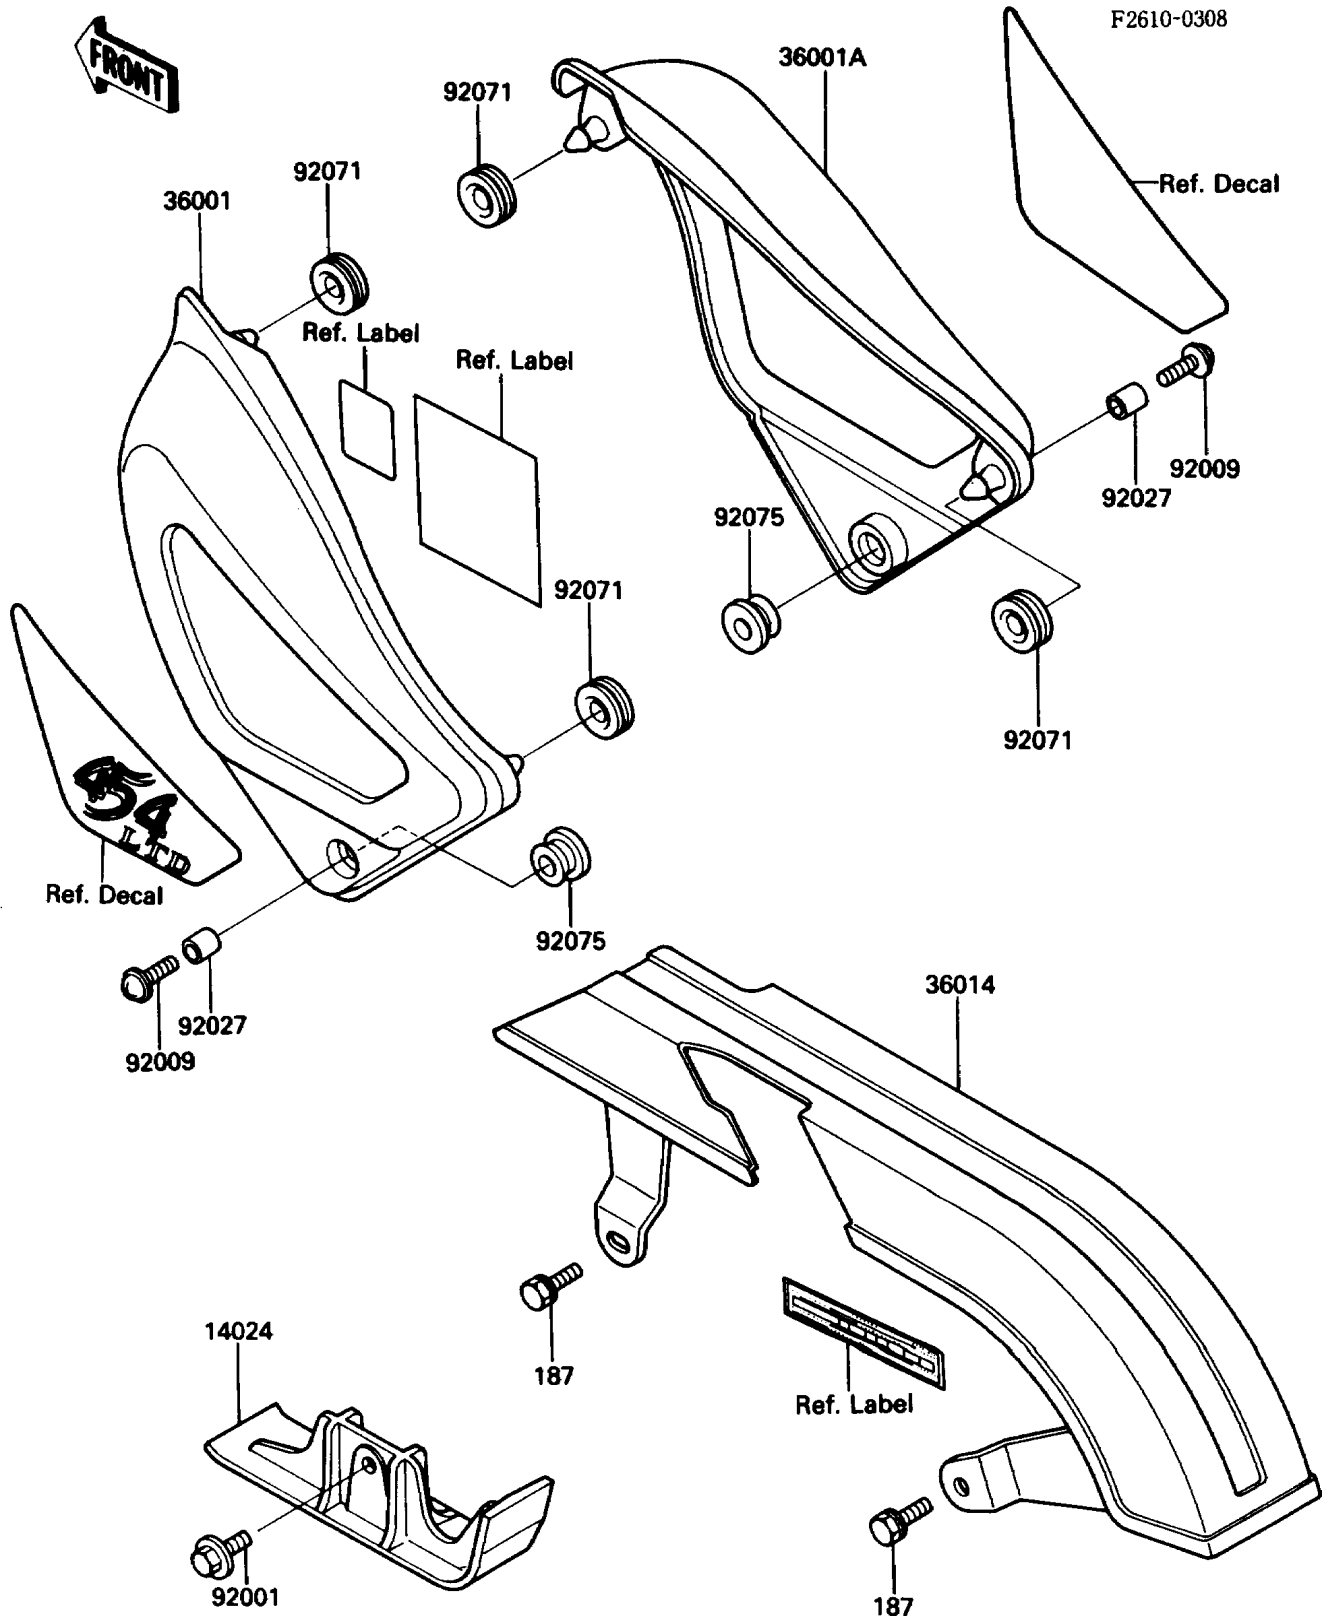

# 1989 454 LTD PARTS DIAGRAM

Side Covers

# 1989 454 LTD PARTS LIST

## Side Covers

ITEM NAME	PART NUMBER	QUANTITY
COVER,DRIVE BELT (Ref # 14024)	14025-1381	1
COVER-SIDE,LH (Ref # 36001)	36001-1282	1
COVER-SIDE,RH (Ref # 36001A)	36001-1283	1
CASE-CHAIN (Ref # 36014)	36014-1127	1
BOLT,6X16 (Ref # 92001)	92001-1772	1
SCREW,6X22,BLACK (Ref # 92009)	92009-1251	2
COLLAR,6.8X10X12 (Ref # 92027)	92027-162	2
GROMMET (Ref # 92071)	92071-056	4
DAMPER,MALE (Ref # 92075)	92075-174	2
BOLT-UPSET-WSP (Ref # 187)	187B0616	2