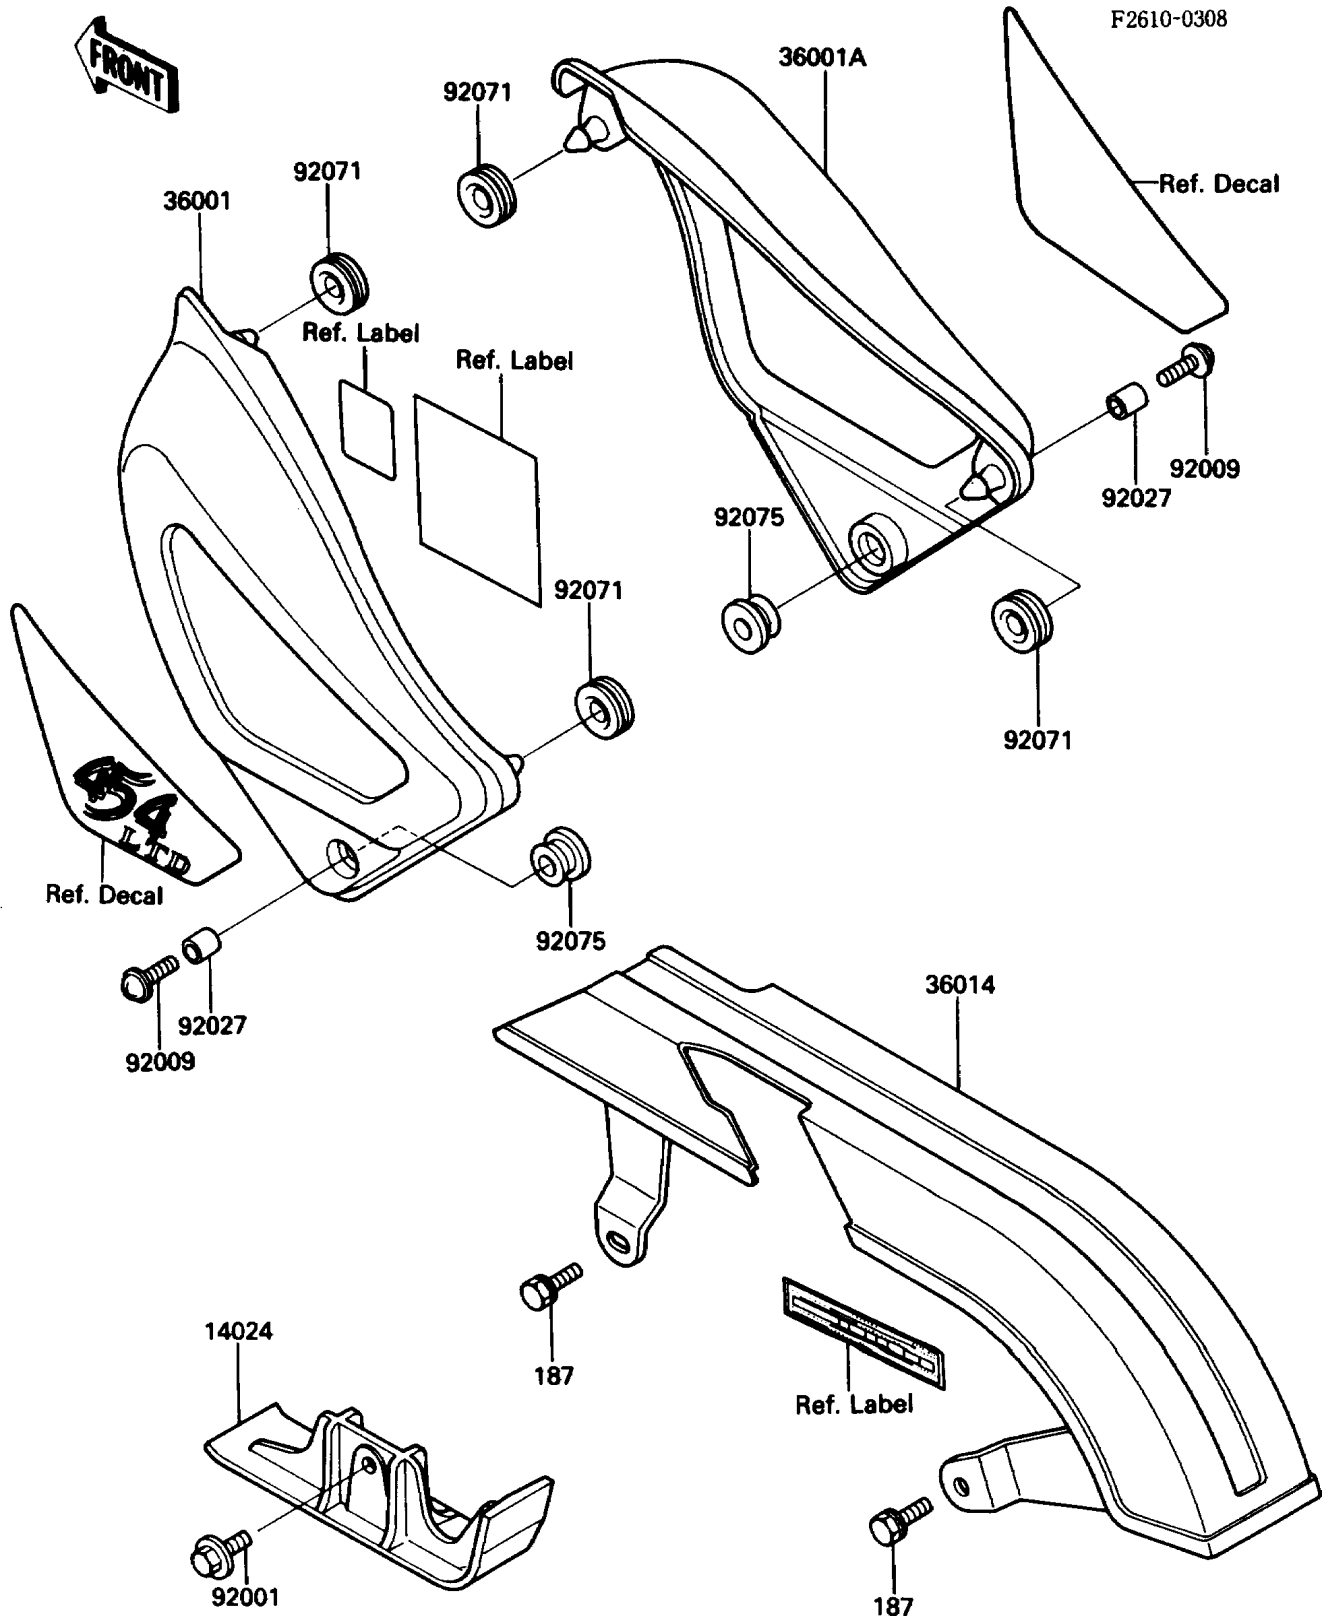

## 1988 454 LTD PARTS DIAGRAM

Side Covers

## 1988 454 LTD PARTS LIST

### Side Covers

ITEM NAME	PART NUMBER	QUANTITY
COVER,DRIVE BELT (Ref # 14024)	14025-1381	1
COVER-SIDE,LH (Ref # 36001)	36001-1282	1
COVER-SIDE,RH (Ref # 36001A)	36001-1283	1
CASE-CHAIN (Ref # 36014)	36014-1127	1
BOLT,6X16 (Ref # 92001)	92001-1772	1
SCREW,6X22,BLACK (Ref # 92009)	92009-1251	1
COLLAR,6.8X10X12 (Ref # 92027)	92027-162	1
GROMMET (Ref # 92071)	92071-056	1
DAMPER,MALE (Ref # 92075)	92075-174	1
BOLT-UPSET-WSP (Ref # 187)	187B0616	1