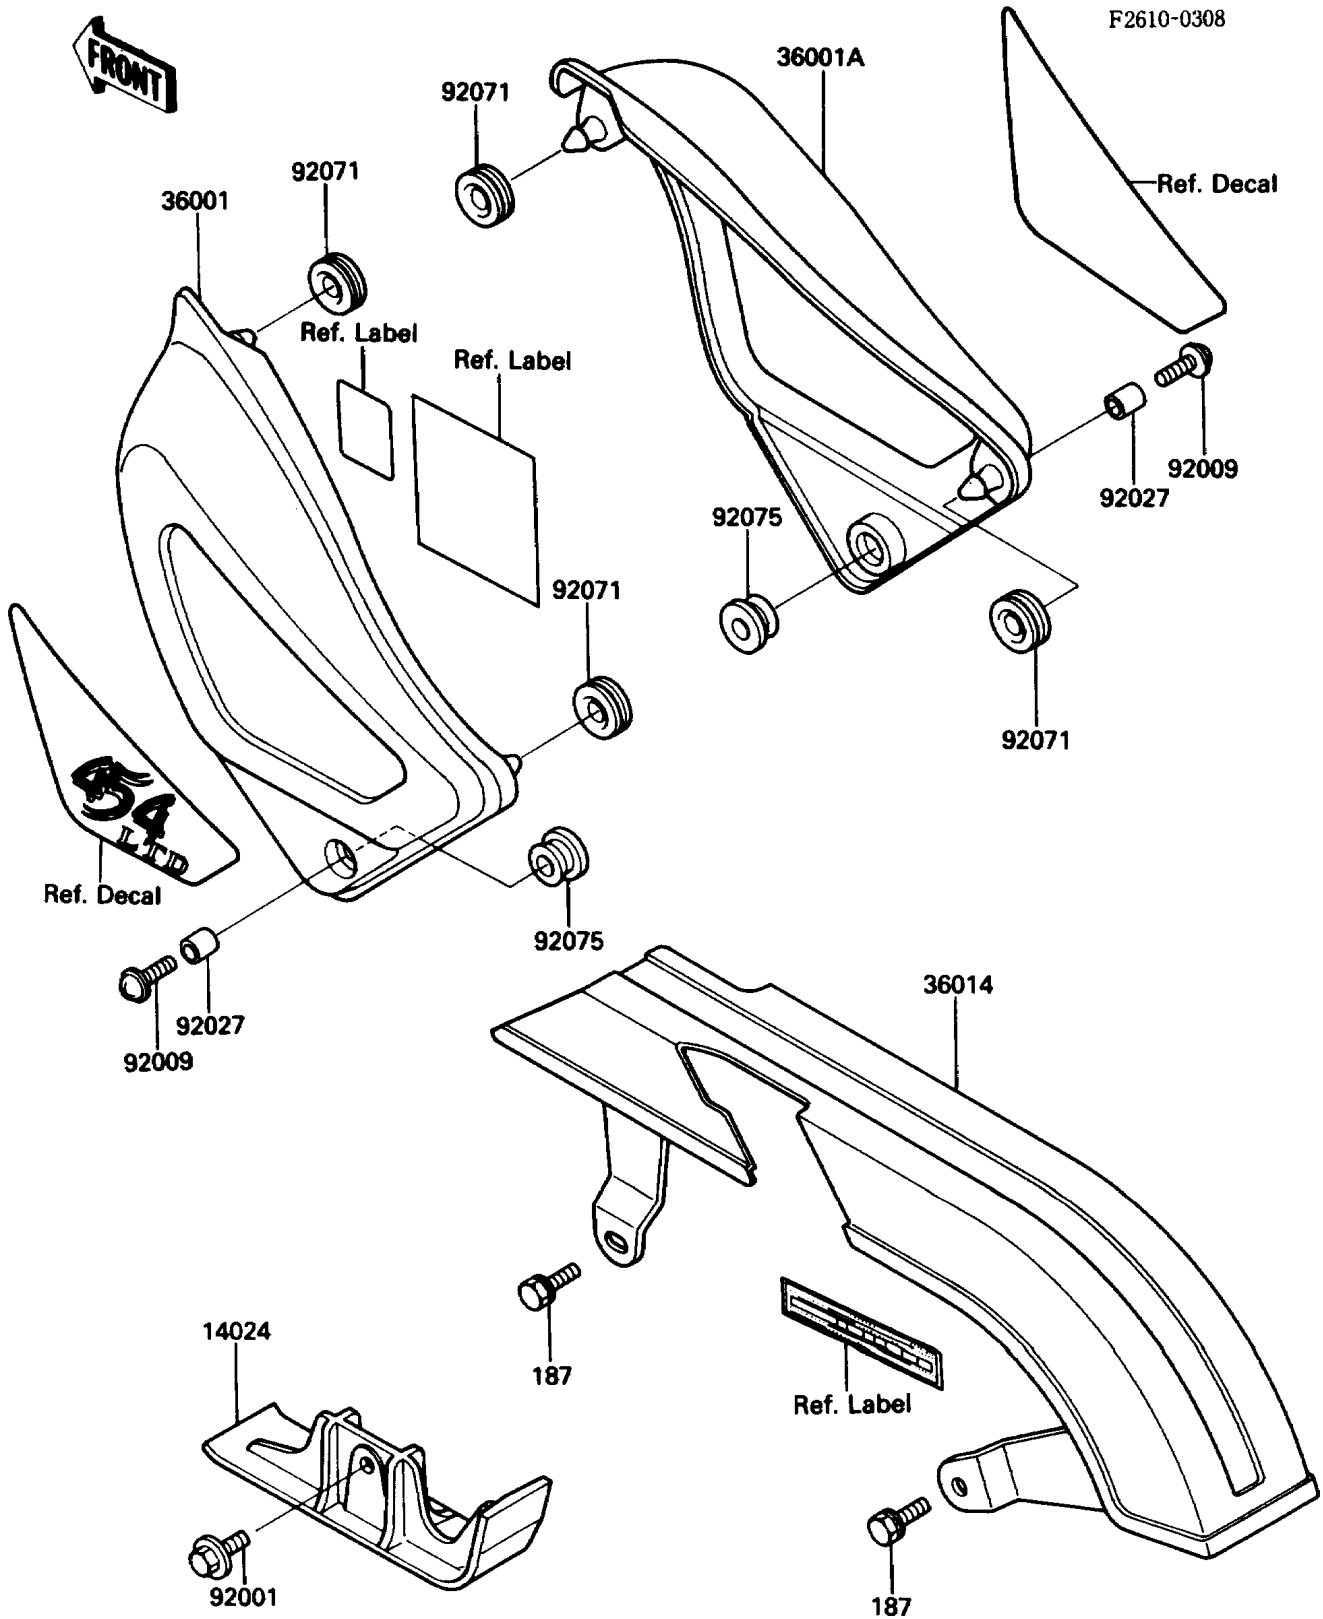

1987 454 LTD PARTS DIAGRAM

Side Covers

1987 454 LTD PARTS LIST

Side Covers

ITEM NAME	PART NUMBER	QUANTITY
COVER,DRIVE BELT (Ref # 14024)	14025-1381	1
COVER-SIDE,LH (Ref # 36001)	36001-1282	1
COVER-SIDE,RH (Ref # 36001A)	36001-1283	1
CASE-CHAIN (Ref # 36014)	36014-1127	1
BOLT,6X16 (Ref # 92001)	92001-1772	1
SCREW,6X22,BLACK (Ref # 92009)	92009-1251	1
COLLAR,6.8X10X12 (Ref # 92027)	92027-162	1
GROMMET (Ref # 92071)	92071-056	1
DAMPER,MALE (Ref # 92075)	92075-174	1
BOLT-UPSET-WSP (Ref # 187)	187B0616	1