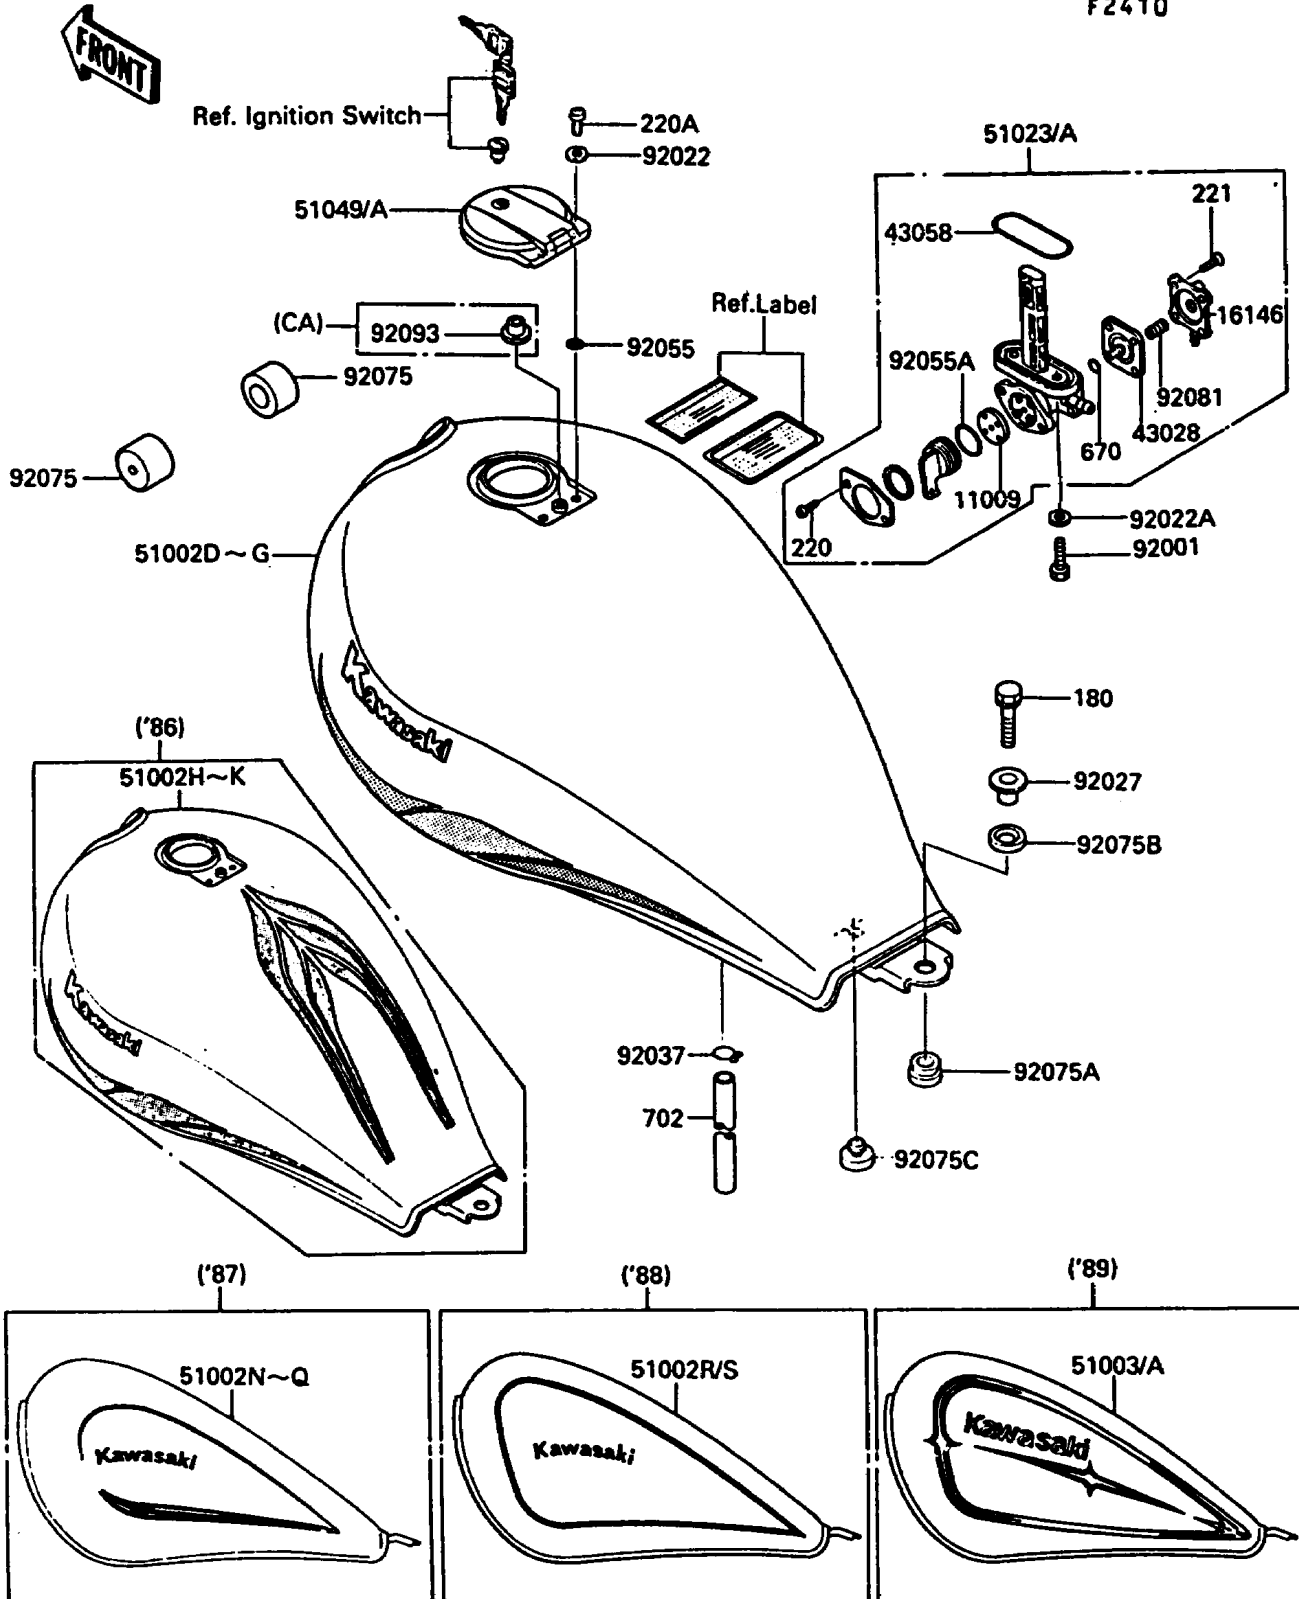

1988 454 LTD PARTS DIAGRAM

Fuel Tank

F2410

1988 454 LTD PARTS LIST

Fuel Tank

ITEM NAME	PART NUMBER	QUANTITY
GASKET,TAP VALVE (Ref # 11009)	11009-1188	1
COVER-ASSY,TAP DIAPHRAGM (Ref # 16146)	16146-1010	1
DIAPHRAGM (Ref # 43028)	43028-1033	1
RING,TAP FLANGED (Ref # 43058)	51039-003	1
TANK-COMP-FUEL,EBONY (Ref # 51002R)	51002-5393-H8	1
TANK-COMP-FUEL,EBONY (Ref # 51002S)	51002-5394-H8	1
TAP-ASSY,FUEL (Ref # 51023A)	51023-1142	1
CAP-TANK,FUEL (Ref # 51049A)	51049-1083	1
BOLT,6X20 (Ref # 92001)	92001-1091	1
WASHER,5.3X10X0.8 (Ref # 92022)	92022-1038	1
WASHER,6.2X11X1.5 (Ref # 92022A)	92022-183	1
COLLAR,L=13.1 (Ref # 92027)	92027-251	1
CLAMP,TUBE (Ref # 92037)	92037-010	1
RING-O (Ref # 92055)	92055-1023	1
RING-O,TAP LEVER (Ref # 92055A)	92055-1085	1
DAMPER,FUEL TANK (Ref # 92075)	92075-125	1
DAMPER,MALE (Ref # 92075A)	92075-174	1
DAMPER,FEMALE (Ref # 92075B)	92075-175	1
DAMPER (Ref # 92075C)	92075-281	1
SPRING,TAP DIAPHRAGM (Ref # 92081)	92081-1240	1
SEAL,FUEL TANK CAP (Ref # 92093)	92093-1030	1
BOLT-UPSET-WS,6X25 (Ref # 180)	180D0625	1
SCREW-PAN-CROS (Ref # 220)	220B0308	1
SCREW-PAN-CROS (Ref # 220A)	220D0510	1
SCREW-CSK-CROS,4X14 (Ref # 221)	221B0414	1
O RING,4MM (Ref # 670)	670B1504	1
TUBE-RUBBER (Ref # 702)	702A06600	1