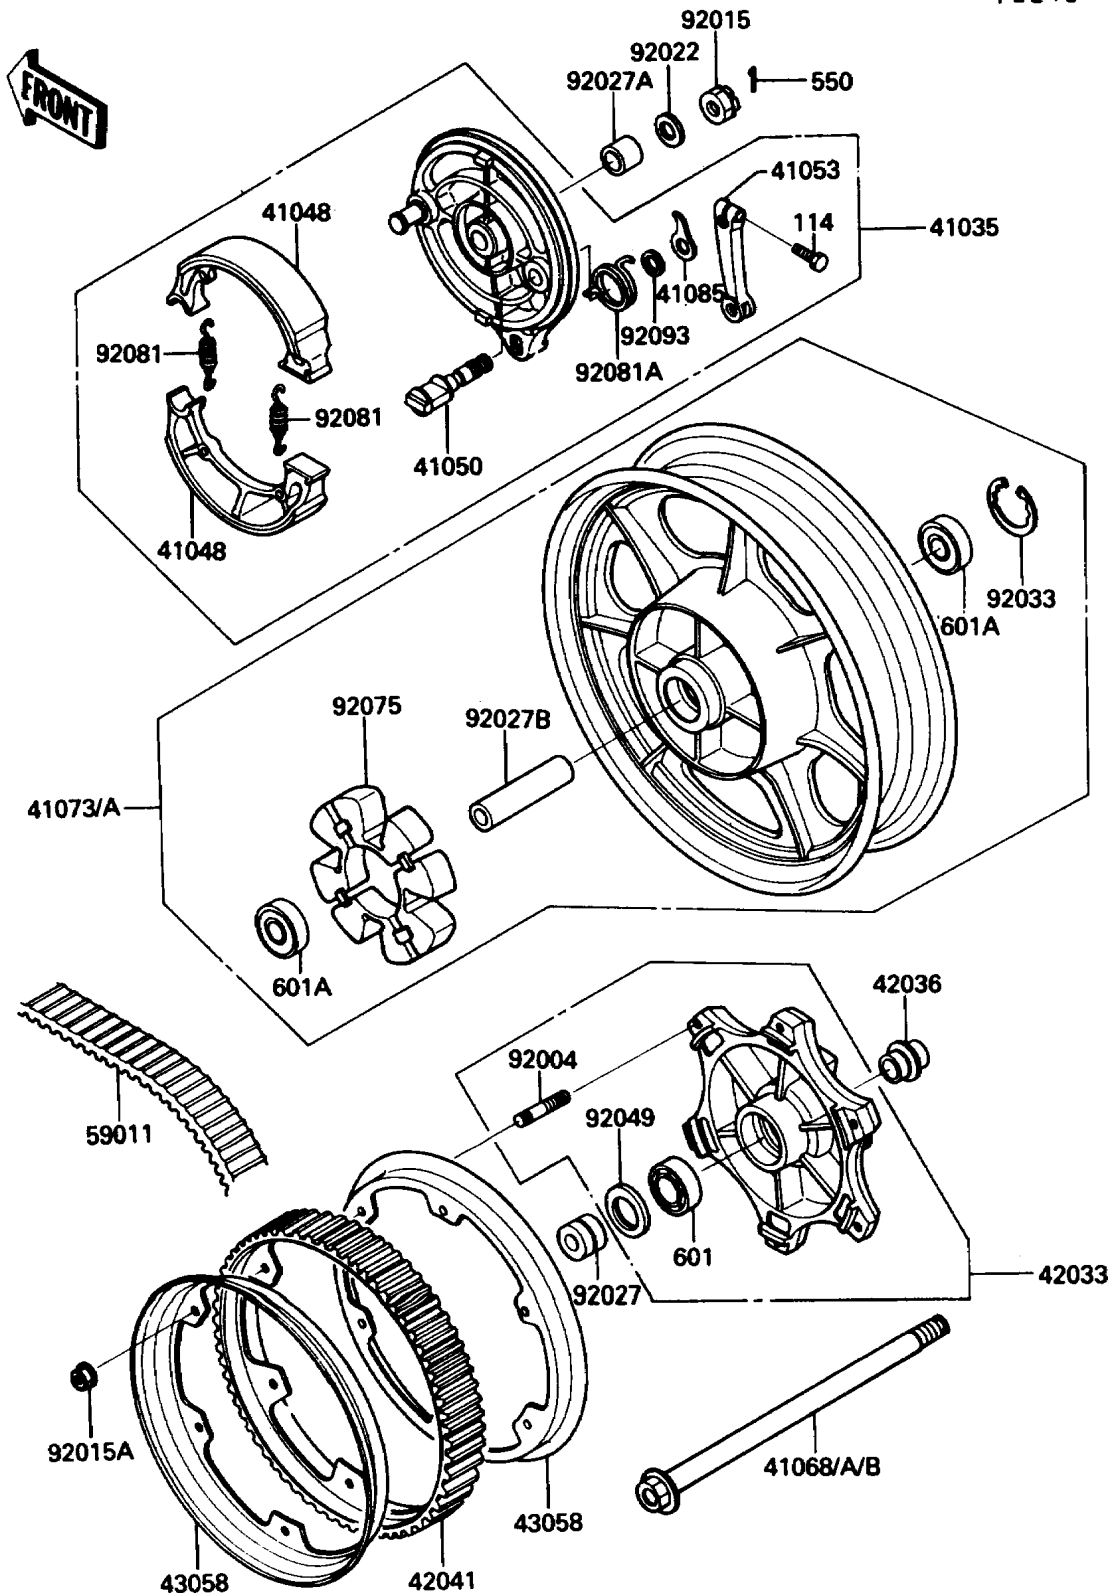

1988 454 LTD PARTS DIAGRAM

Rear Wheel/Chain

F2240

1988 454 LTD PARTS LIST

Rear Wheel/Chain

ITEM NAME	PART NUMBER	QUANTITY
PANEL-ASSY-BRAKE,RR (Ref # 41035)	41035-1184	1
SHOE-BRAKE (Ref # 41048)	41048-1059	1
CAM-BRAKE (Ref # 41050)	41050-017	1
LEVER-BRAKE CAM (Ref # 41053)	42029-039	1
AXLE,RR (Ref # 41068A)	41068-1205	1
WHEEL-ASSY,RR,F.BLACK (Ref # 41073)	41073-1303-21	1
INDICATOR (Ref # 41085)	41085-1054	1
COUPLING-ASSY,RR HUB (Ref # 42033)	42033-1113	1
SLEEVE,RR HUB,L=33 (Ref # 42036)	42036-1146	1
SPROCKET-HUB,68T (Ref # 42041)	42041-1195	1
RING,HUB SPROCKET (Ref # 43058)	43058-1054	1
BELT,DRIVE,128T (Ref # 59011)	59011-1051	1
STUD,10X27 (Ref # 92004)	92004-1145	1
NUT,16MM (Ref # 92015)	92015-055	1
NUT,10MM (Ref # 92015A)	92015-1502	1
WASHER,17.3X32X3.2 (Ref # 92022)	42046-009	1
COLLAR,REAR AXLE,LH,L=23.5 (Ref # 92027)	92027-1368	1
COLLAR,REAR AXLE,RH,L=18.5 (Ref # 92027A)	92027-1484	1
COLLAR,17.2X25X101 (Ref # 92027B)	92027-1863	1
RING-SNAP,47MM (Ref # 92033)	92033-1042	1
SEAL-OIL,TWC35527 (Ref # 92049)	92052-006	1
DAMPER,SHOCK,RR HUB (Ref # 92075)	92075-1687	1
SPRING,BRAKE SHOE (Ref # 92081)	41049-007	1
SPRING,BRAKE CAM LEVER RETURN (Ref # 92081A)	92081-1814	1
SEAL,BRAKE CAM (Ref # 92093)	41051-003	1
BOLT-SMALL,8X28 (Ref # 114)	114G0828	1
PIN-COTTER,4.0X35 (Ref # 550)	550D4035	1
BEARING-BALL,#6205G (Ref # 601)	601B6205G	1
BEARING-BALL,#6303ZZC3 (Ref # 601A)	601B6303ZZ	1