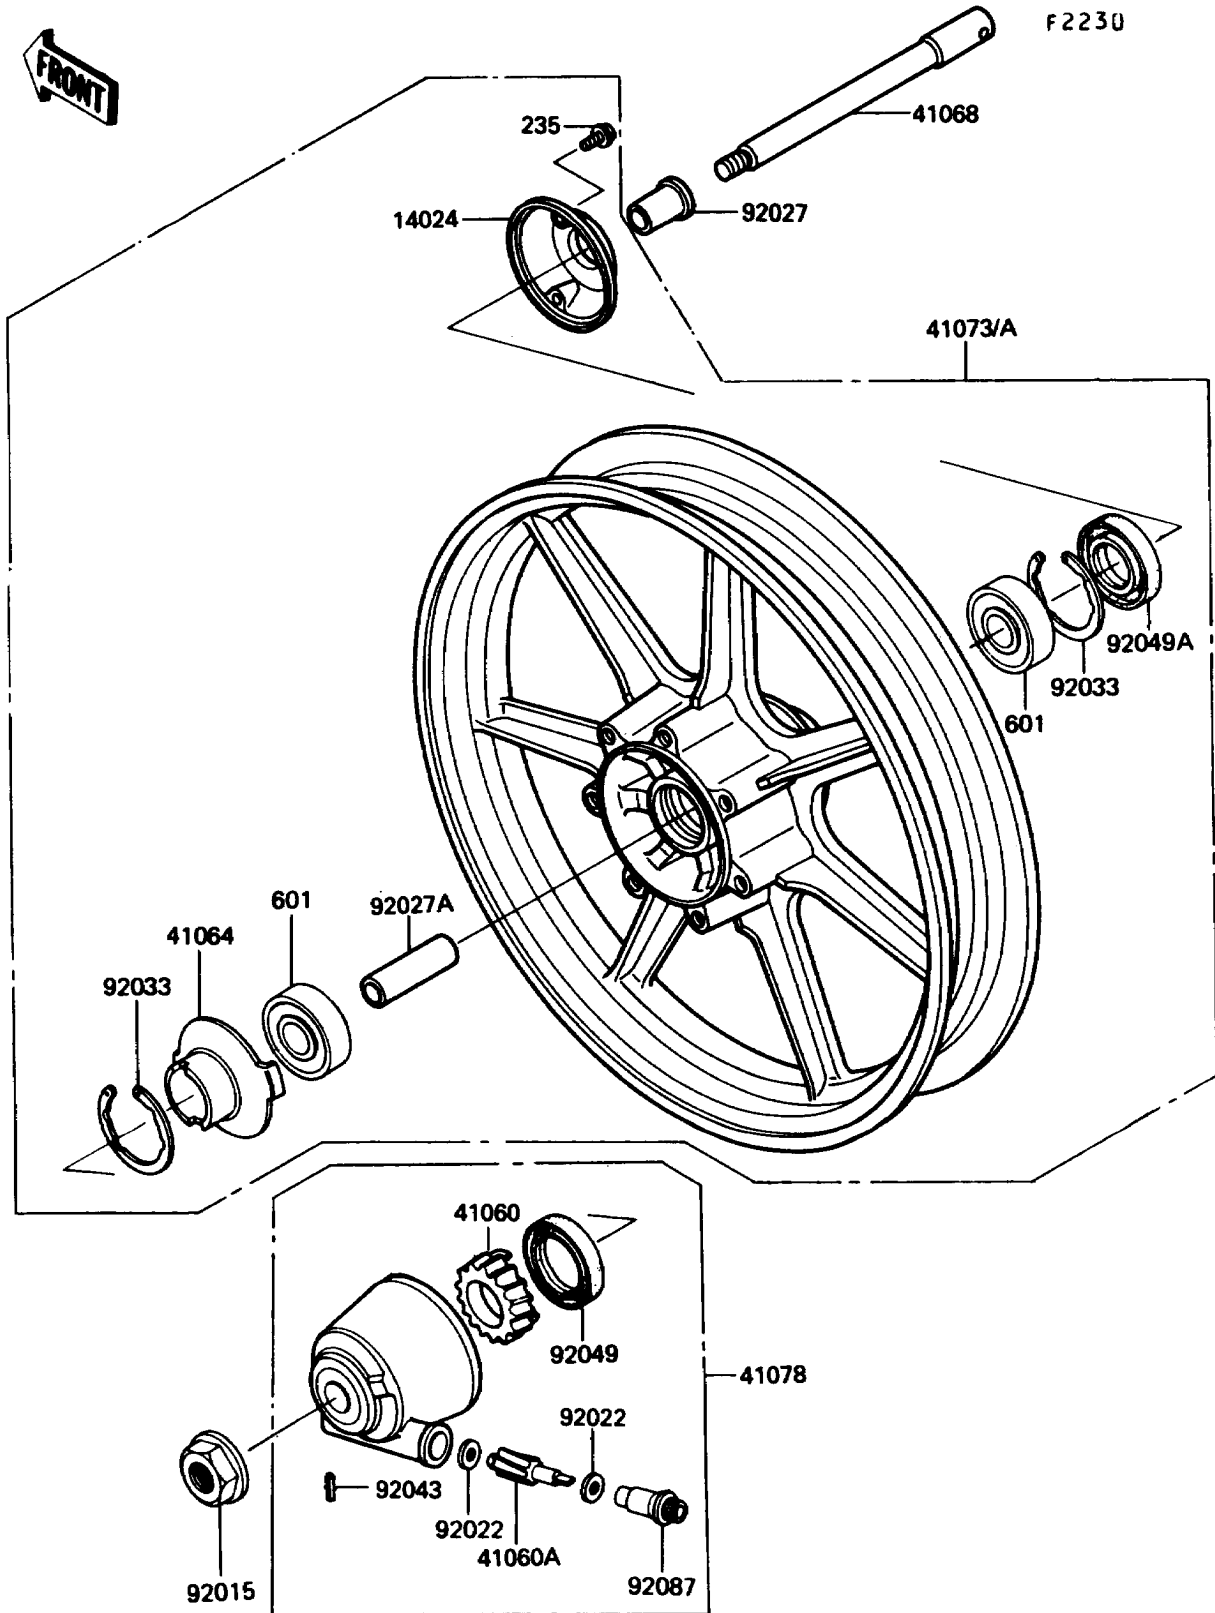

# 1989 454 LTD PARTS DIAGRAM

Front Wheel

# 1989 454 LTD PARTS LIST

## Front Wheel

ITEM NAME	PART NUMBER	QUANTITY
COVER,DUST,RH (Ref # 14024)	14025-1042	1
GEAR-METER SCREW,26T (Ref # 41060)	41059-026	1
GEAR-METER SCREW,9T (Ref # 41060A)	41060-1016	1
RECEIVER-SPEEDOMETER (Ref # 41064)	41064-1006	1
AXLE,FR (Ref # 41068)	41068-1189	1
WHEEL-ASSY,FR,F.BLACK (Ref # 41073A)	41073-1416-21	1
CASE-ASSY-METER GEAR,F.BLACK (Ref # 41078)	41078-1024	1
NUT,14MM (Ref # 92015)	92015-1032	1
WASHER,5.1X9X0.4 (Ref # 92022)	41063-001	2
COLLAR,L=30 (Ref # 92027)	92027-1225	1
COLLAR,L=70 (Ref # 92027A)	92027-1866	1
RING-SNAP,42MM (Ref # 92033)	92033-1041	2
PIN,SPRING (Ref # 92043)	41082-001	1
SEAL-OIL,BJN30427-C3 (Ref # 92049)	92049-1057	1
SEAL-OIL,BJN22425 (Ref # 92049A)	92049-1058	1
BUSHING-METER GEAR (Ref # 92087)	92087-1002	1
SCREW-PAN-WP-CROS (Ref # 235)	235B0514	2
BEARING-BALL,#6302UG (Ref # 601)	601B6302UG	2