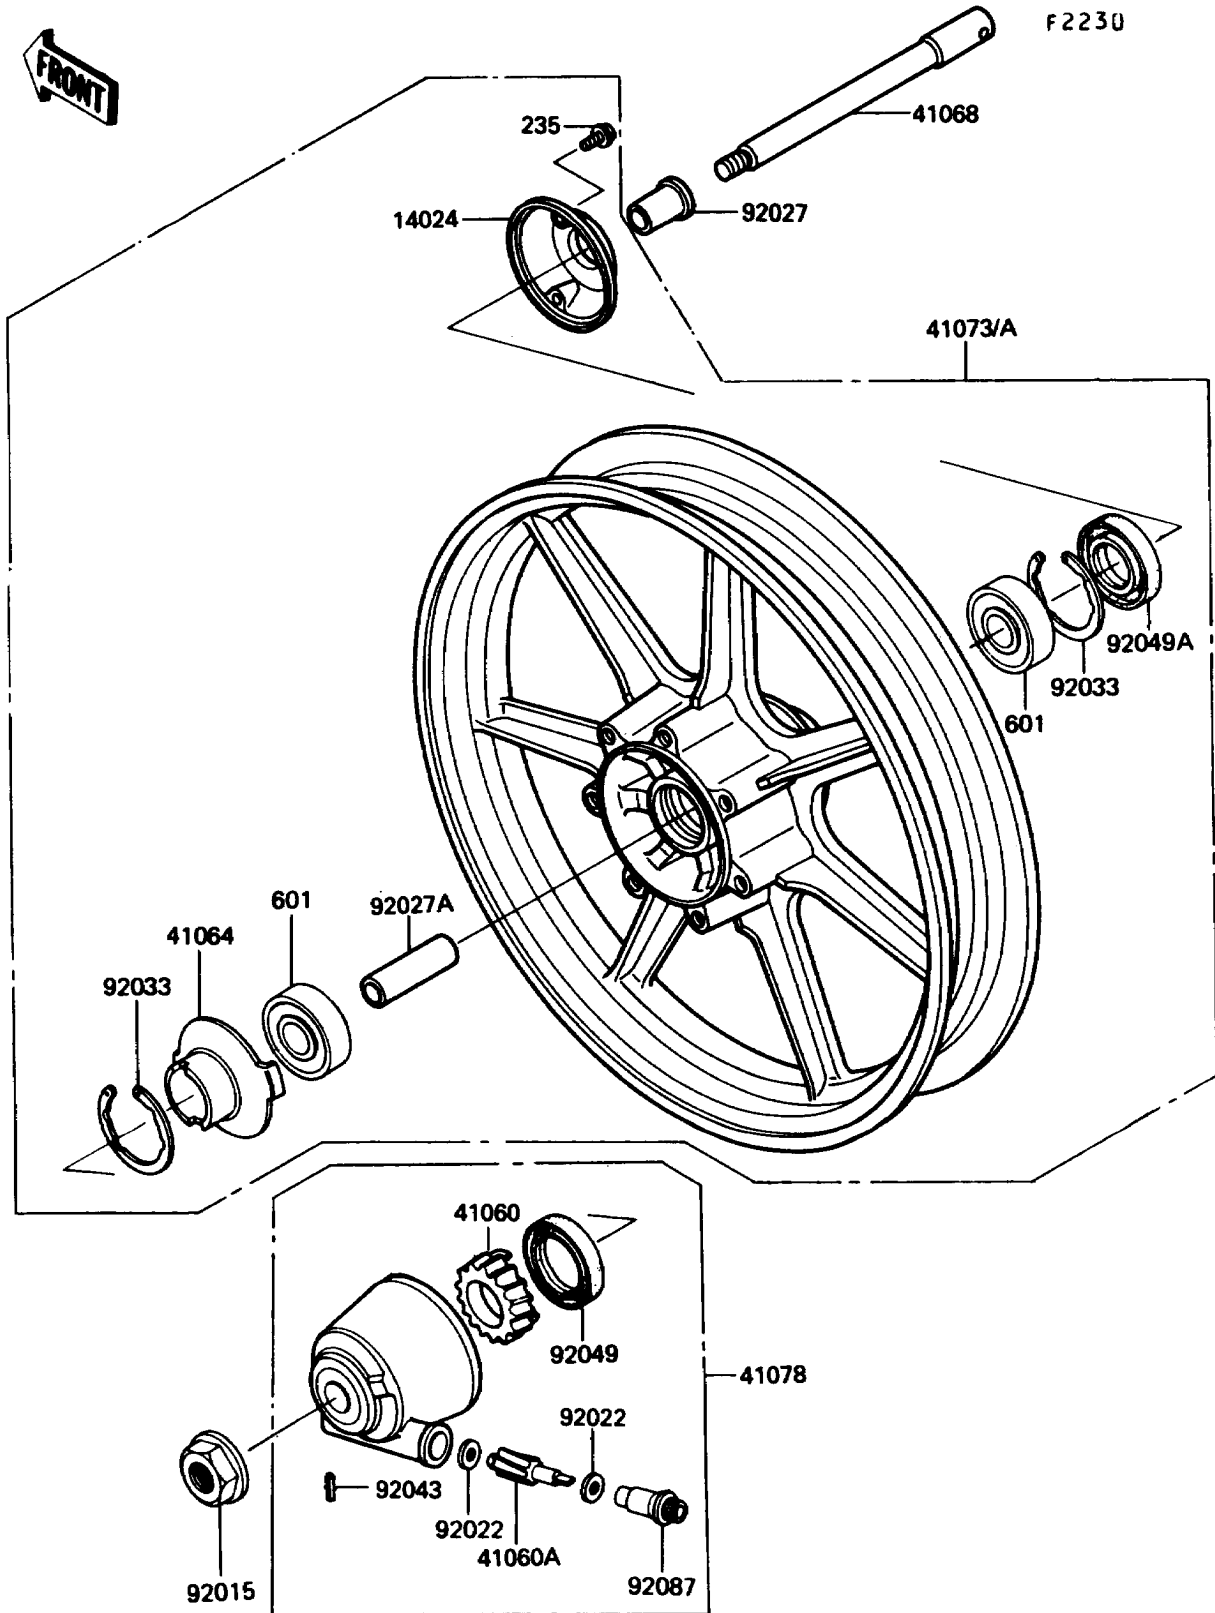

1988 454 LTD PARTS DIAGRAM

Front Wheel

1988 454 LTD PARTS LIST

Front Wheel

ITEM NAME	PART NUMBER	QUANTITY
COVER,DUST,RH (Ref # 14024)	14025-1042	1
GEAR-METER SCREW,26T (Ref # 41060)	41059-026	1
GEAR-METER SCREW,9T (Ref # 41060A)	41060-1016	1
RECEIVER-SPEEDOMETER (Ref # 41064)	41064-1006	1
AXLE,FR (Ref # 41068)	41068-1189	1
WHEEL-ASSY,FR,F.BLACK (Ref # 41073)	41073-1302-21	1
CASE-ASSY-METER GEAR,F.BLACK (Ref # 41078)	41078-1024	1
NUT,14MM (Ref # 92015)	92015-1032	1
WASHER,5.1X9X0.4 (Ref # 92022)	41063-001	1
COLLAR,L=30 (Ref # 92027)	92027-1225	1
COLLAR,L=70 (Ref # 92027A)	92027-1866	1
RING-SNAP,42MM (Ref # 92033)	92033-1041	1
PIN,SPRING (Ref # 92043)	41082-001	1
SEAL-OIL,BJN30427-C3 (Ref # 92049)	92049-1057	1
SEAL-OIL,BJN22425 (Ref # 92049A)	92049-1058	1
BUSHING-METER GEAR (Ref # 92087)	92087-1002	1
SCREW-PAN-WP-CROS (Ref # 235)	235B0514	1
BEARING-BALL,#6302UG (Ref # 601)	601B6302UG	1