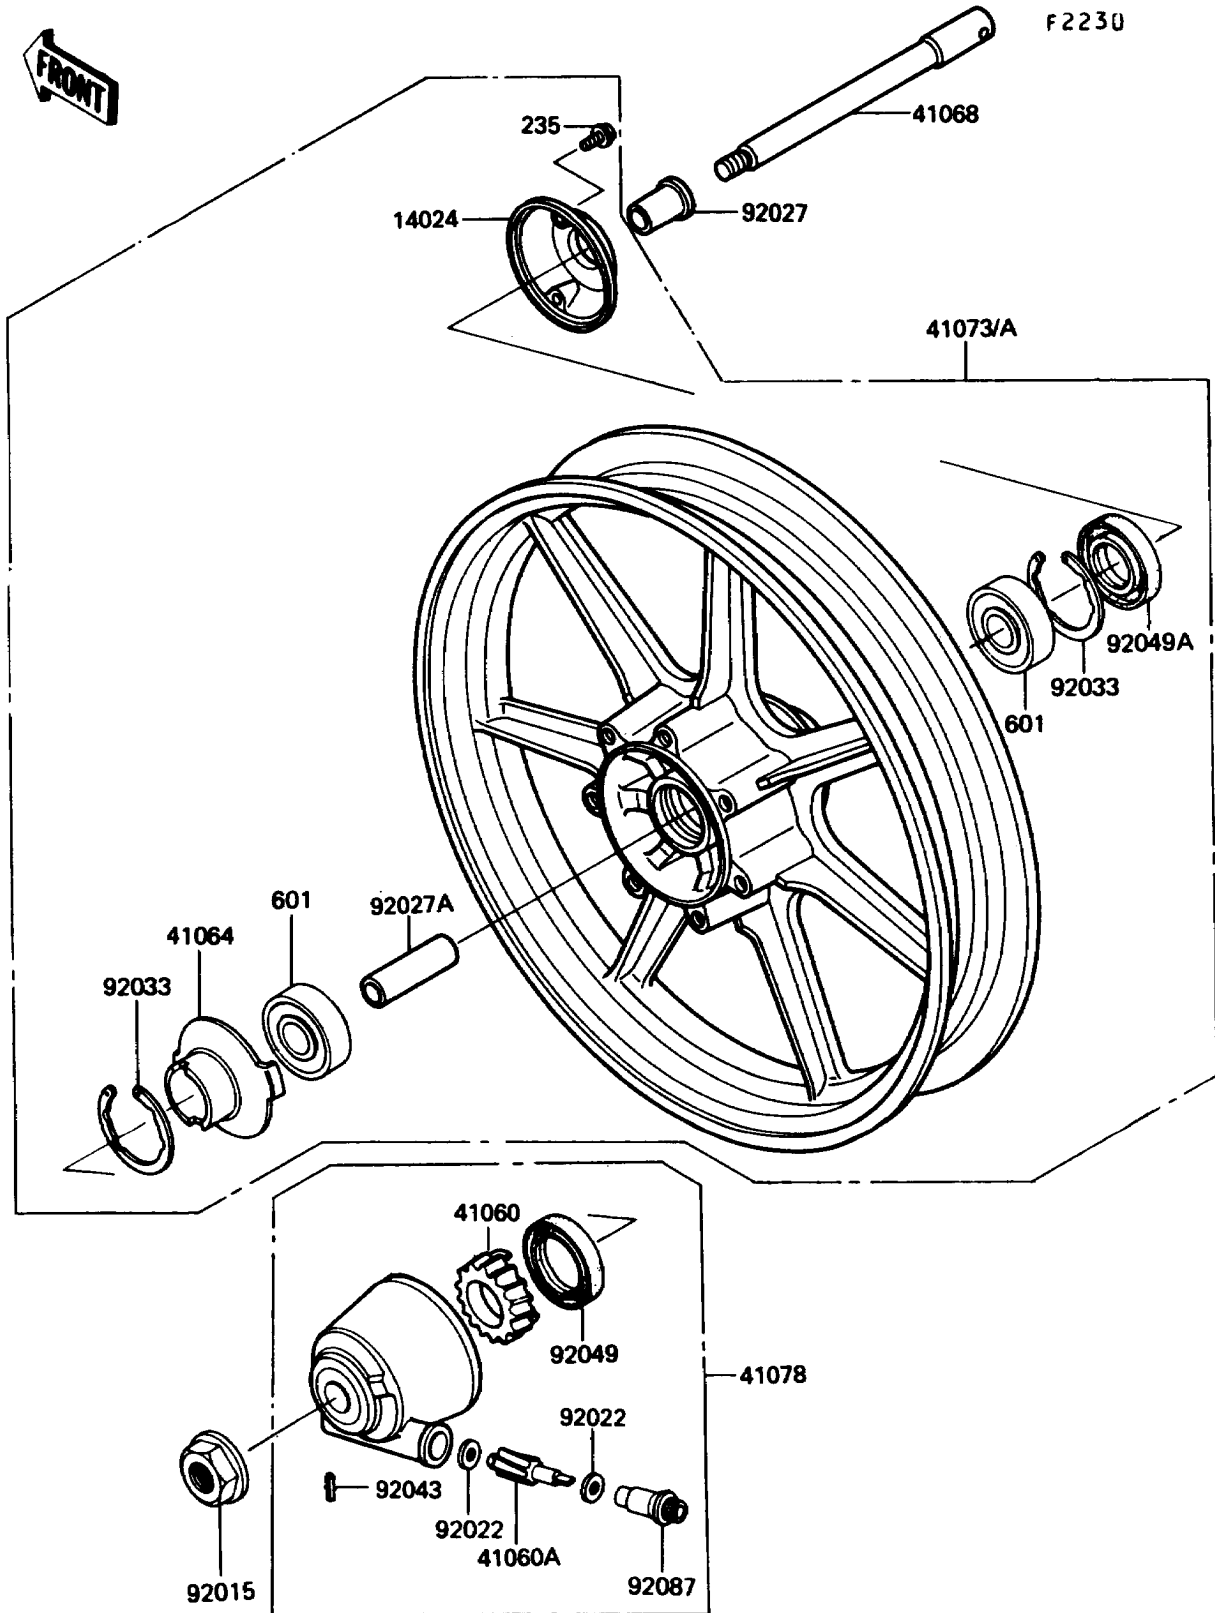

1987 454 LTD PARTS DIAGRAM

Front Wheel

1987 454 LTD PARTS LIST

Front Wheel

ITEM NAME	PART NUMBER	QUANTITY
COVER,DUST,RH (Ref # 14024)	14025-1042	1
GEAR-METER SCREW,26T (Ref # 41060)	41059-026	1
GEAR-METER SCREW,9T (Ref # 41060A)	41060-1016	1
RECEIVER-SPEEDOMETER (Ref # 41064)	41064-1006	1
AXLE,FR (Ref # 41068)	41068-1189	1
WHEEL-ASSY,FR,F.BLACK (Ref # 41073)	41073-1302-21	1
CASE-ASSY-METER GEAR,F.BLACK (Ref # 41078)	41078-1024	1
NUT,14MM (Ref # 92015)	92015-1032	1
WASHER,5.1X9X0.4 (Ref # 92022)	41063-001	1
COLLAR,L=30 (Ref # 92027)	92027-1225	1
COLLAR,L=70 (Ref # 92027A)	92027-1866	1
RING-SNAP,42MM (Ref # 92033)	92033-1041	1
PIN,SPRING (Ref # 92043)	41082-001	1
SEAL-OIL,BJN30427-C3 (Ref # 92049)	92049-1057	1
SEAL-OIL,BJN22425 (Ref # 92049A)	92049-1058	1
BUSHING-METER GEAR (Ref # 92087)	92087-1002	1
SCREW-PAN-WP-CROS (Ref # 235)	235B0514	1
BEARING-BALL,#6302UG (Ref # 601)	601B6302UG	1