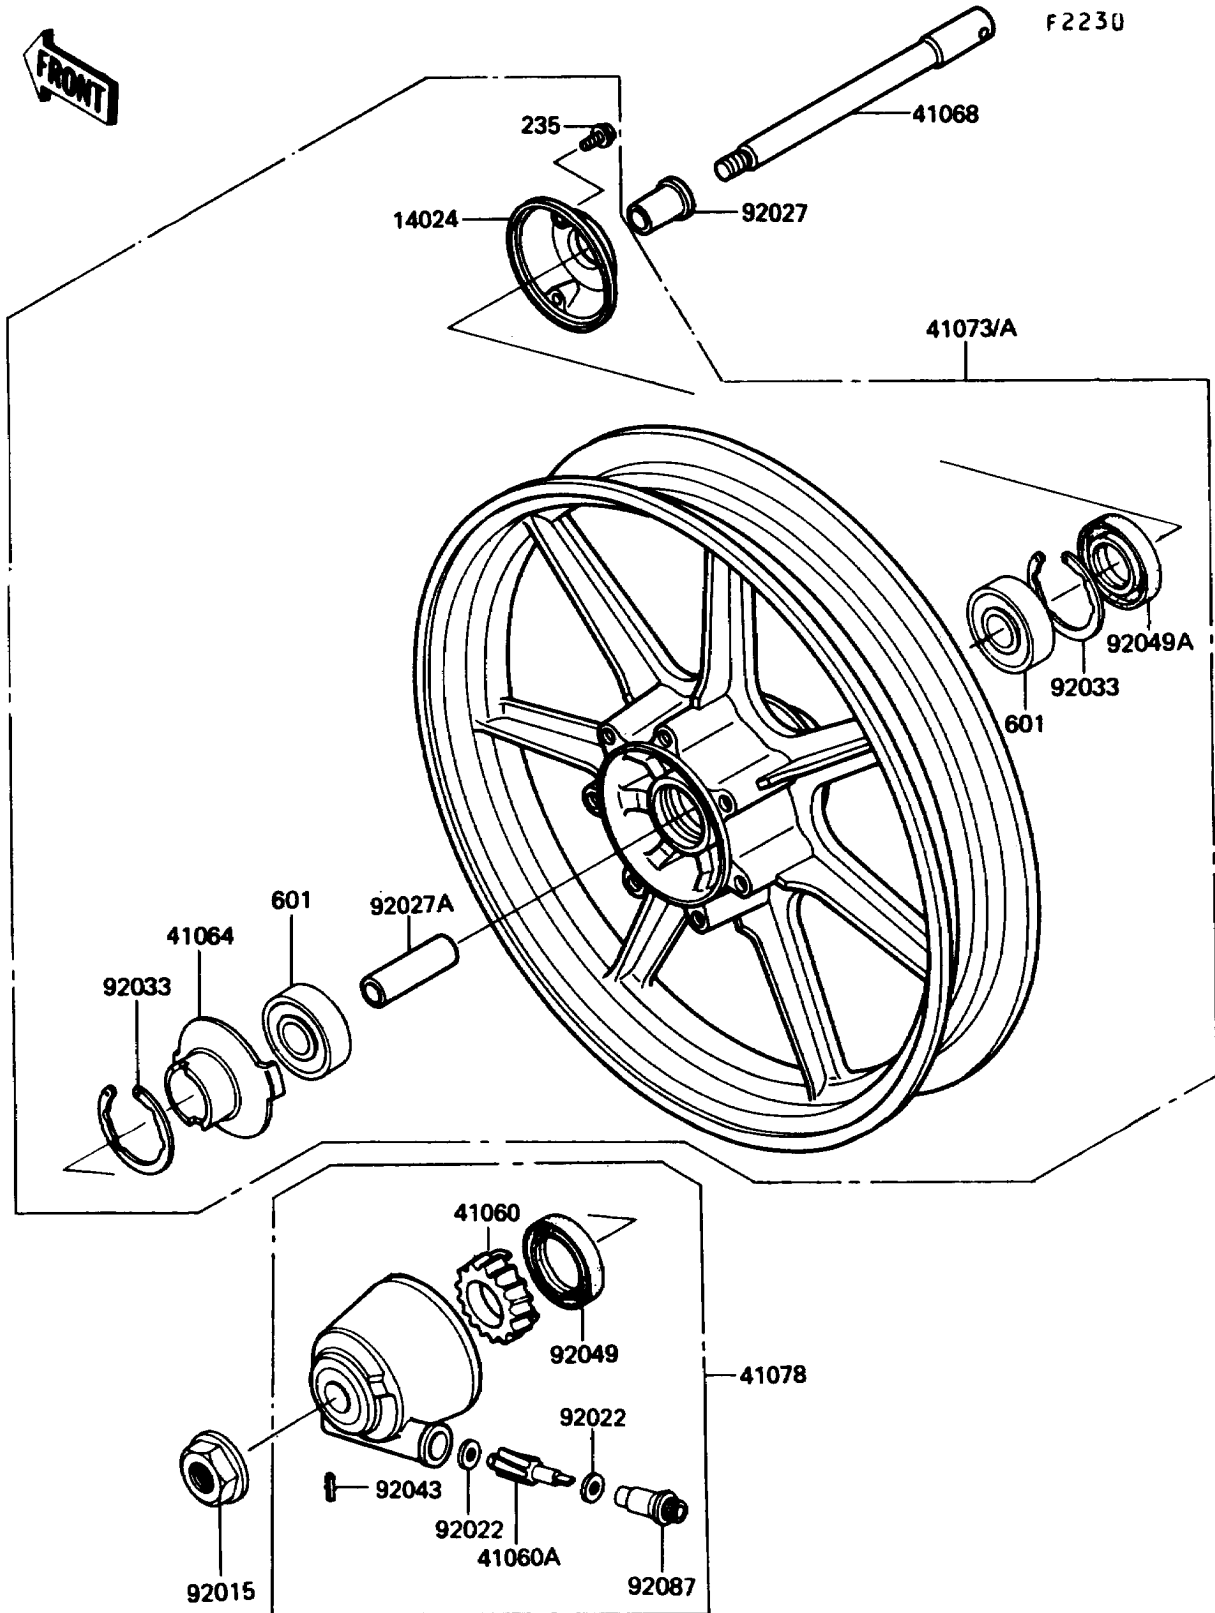

# 1985 454 LTD PARTS DIAGRAM

Front Wheel

# 1985 454 LTD PARTS LIST

## Front Wheel

ITEM NAME	PART NUMBER	QUANTITY
COVER,DUST,RH (Ref # 14024)	14025-1042	1
GEAR-METER SCREW,26T (Ref # 41060)	41059-026	1
GEAR-METER SCREW,9T (Ref # 41060A)	41060-1016	1
RECEIVER-SPEEDOMETER (Ref # 41064)	41064-1006	1
AXLE,FR (Ref # 41068)	41068-1189	1
WHEEL-ASSY,FR,F.BLACK (Ref # 41073)	41073-1302-21	1
CASE-ASSY-METER GEAR,F.BLACK (Ref # 41078)	41078-1024	1
NUT,14MM (Ref # 92015)	92015-1032	1
WASHER,5.1X9X0.4 (Ref # 92022)	41063-001	2
COLLAR,L=30 (Ref # 92027)	92027-1225	1
COLLAR,L=70 (Ref # 92027A)	92027-1866	1
RING-SNAP,42MM (Ref # 92033)	92033-1041	2
PIN,SPRING (Ref # 92043)	41082-001	1
SEAL-OIL,BJN30427-C3 (Ref # 92049)	92049-1057	1
SEAL-OIL,BJN22425 (Ref # 92049A)	92049-1058	1
BUSHING-METER GEAR (Ref # 92087)	92087-1002	1
SCREW-PAN-WP-CROS (Ref # 235)	235B0514	2
BEARING-BALL,#6302UG (Ref # 601)	601B6302UG	2