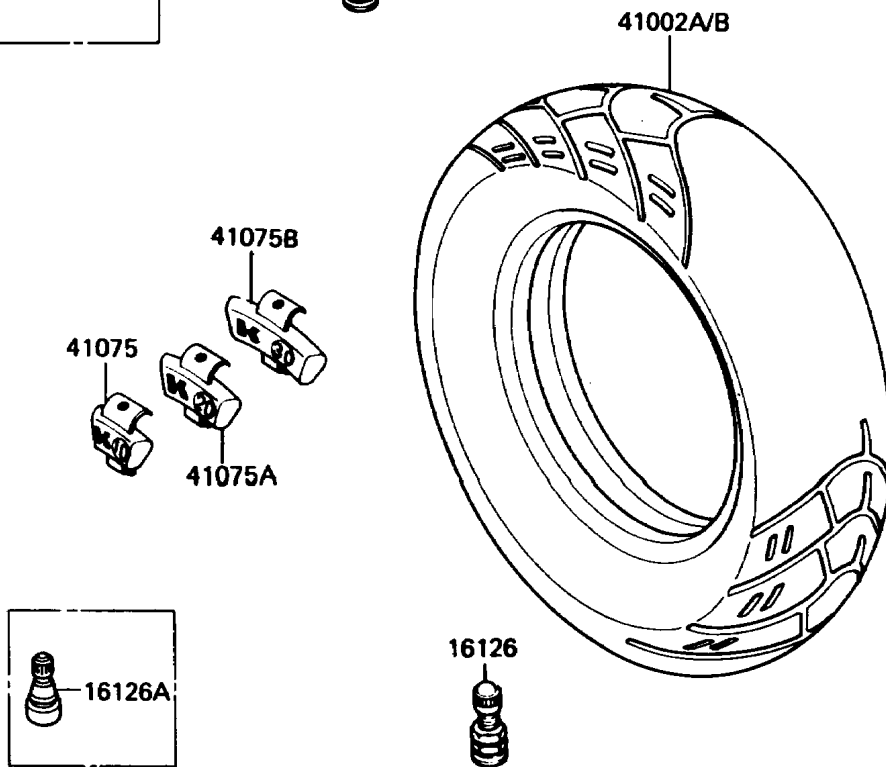

1989 454 LTD PARTS DIAGRAM

Tires

F2210

1989 454 LTD PARTS LIST

Tires

ITEM NAME	PART NUMBER	QUANTITY
VALVE,TIRE (Ref # 16126A)	16126-1140	2
TIRE,FR,100/90-19 57S,G523(BS) (Ref # 41002)	41002-1527	1
TIRE,RR,140/90-15 70S,G524(BS) (Ref # 41002B)	41002-1728	1
BALANCER-WHEEL,10G,SILVER (Ref # 41075)	41075-1014	AR
BALANCER-WHEEL,20G,SILVER (Ref # 41075A)	41075-1015	AR
BALANCER-WHEEL,30G,SILVER (Ref # 41075B)	41075-1016	AR