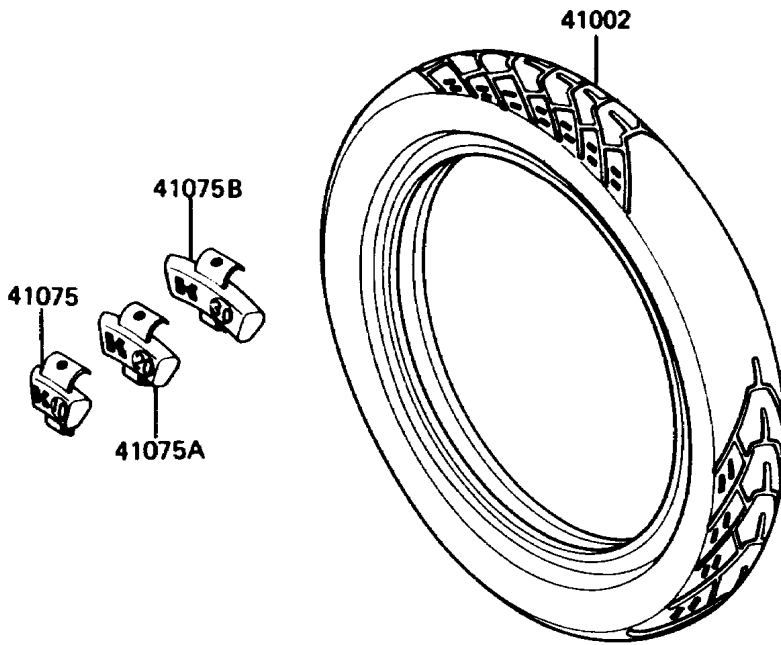

1989 454 LTD PARTS DIAGRAM

Tires

F2210

1989 454 LTD PARTS LIST

Tires

ITEM NAME	PART NUMBER	QUANTITY
VALVE,TIRE (Ref # 16126A)	16126-1140	2
TIRE,FR,100/90-19 57S,G523(BS) (Ref # 41002)	41002-1527	1
TIRE,RR,140/90-15 70S,G524(BS) (Ref # 41002B)	41002-1728	1
BALANCER-WHEEL,10G,SILVER (Ref # 41075)	41075-1014	AR
BALANCER-WHEEL,20G,SILVER (Ref # 41075A)	41075-1015	AR
BALANCER-WHEEL,30G,SILVER (Ref # 41075B)	41075-1016	AR