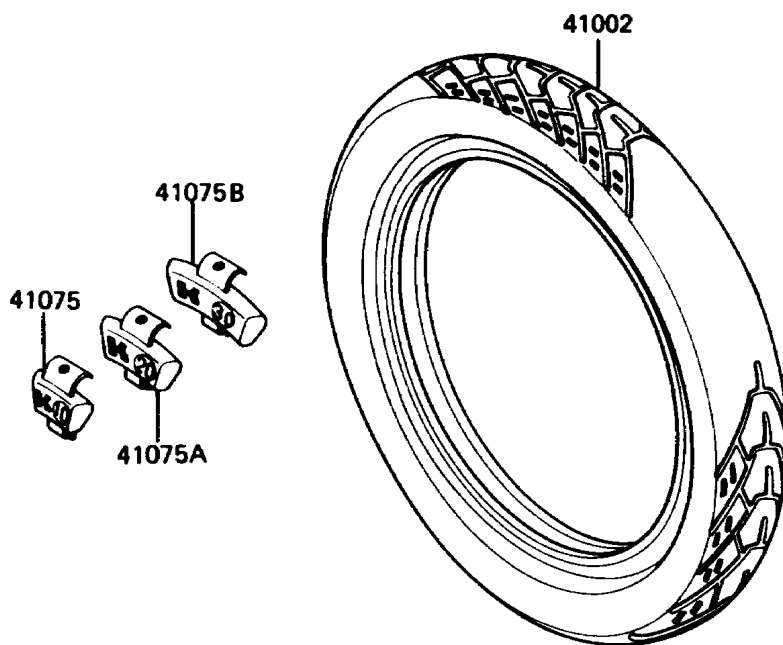

## 1987 454 LTD PARTS DIAGRAM

Tires

F2210

## 1987 454 LTD PARTS LIST

Tires

ITEM NAME	PART NUMBER	QUANTITY
VALVE,TIRE (Ref # 16126)	16126-1136	1
TIRE,FR,100/90-19 57S,G523(BS) (Ref # 41002)	41002-1527	1
TIRE,RR,140/90-15 70S,G524(BS) (Ref # 41002A)	41002-1528	1
BALANCER-WHEEL,10G,SILVER (Ref # 41075)	41075-1014	1
BALANCER-WHEEL,20G,SILVER (Ref # 41075A)	41075-1015	1
BALANCER-WHEEL,30G,SILVER (Ref # 41075B)	41075-1016	1