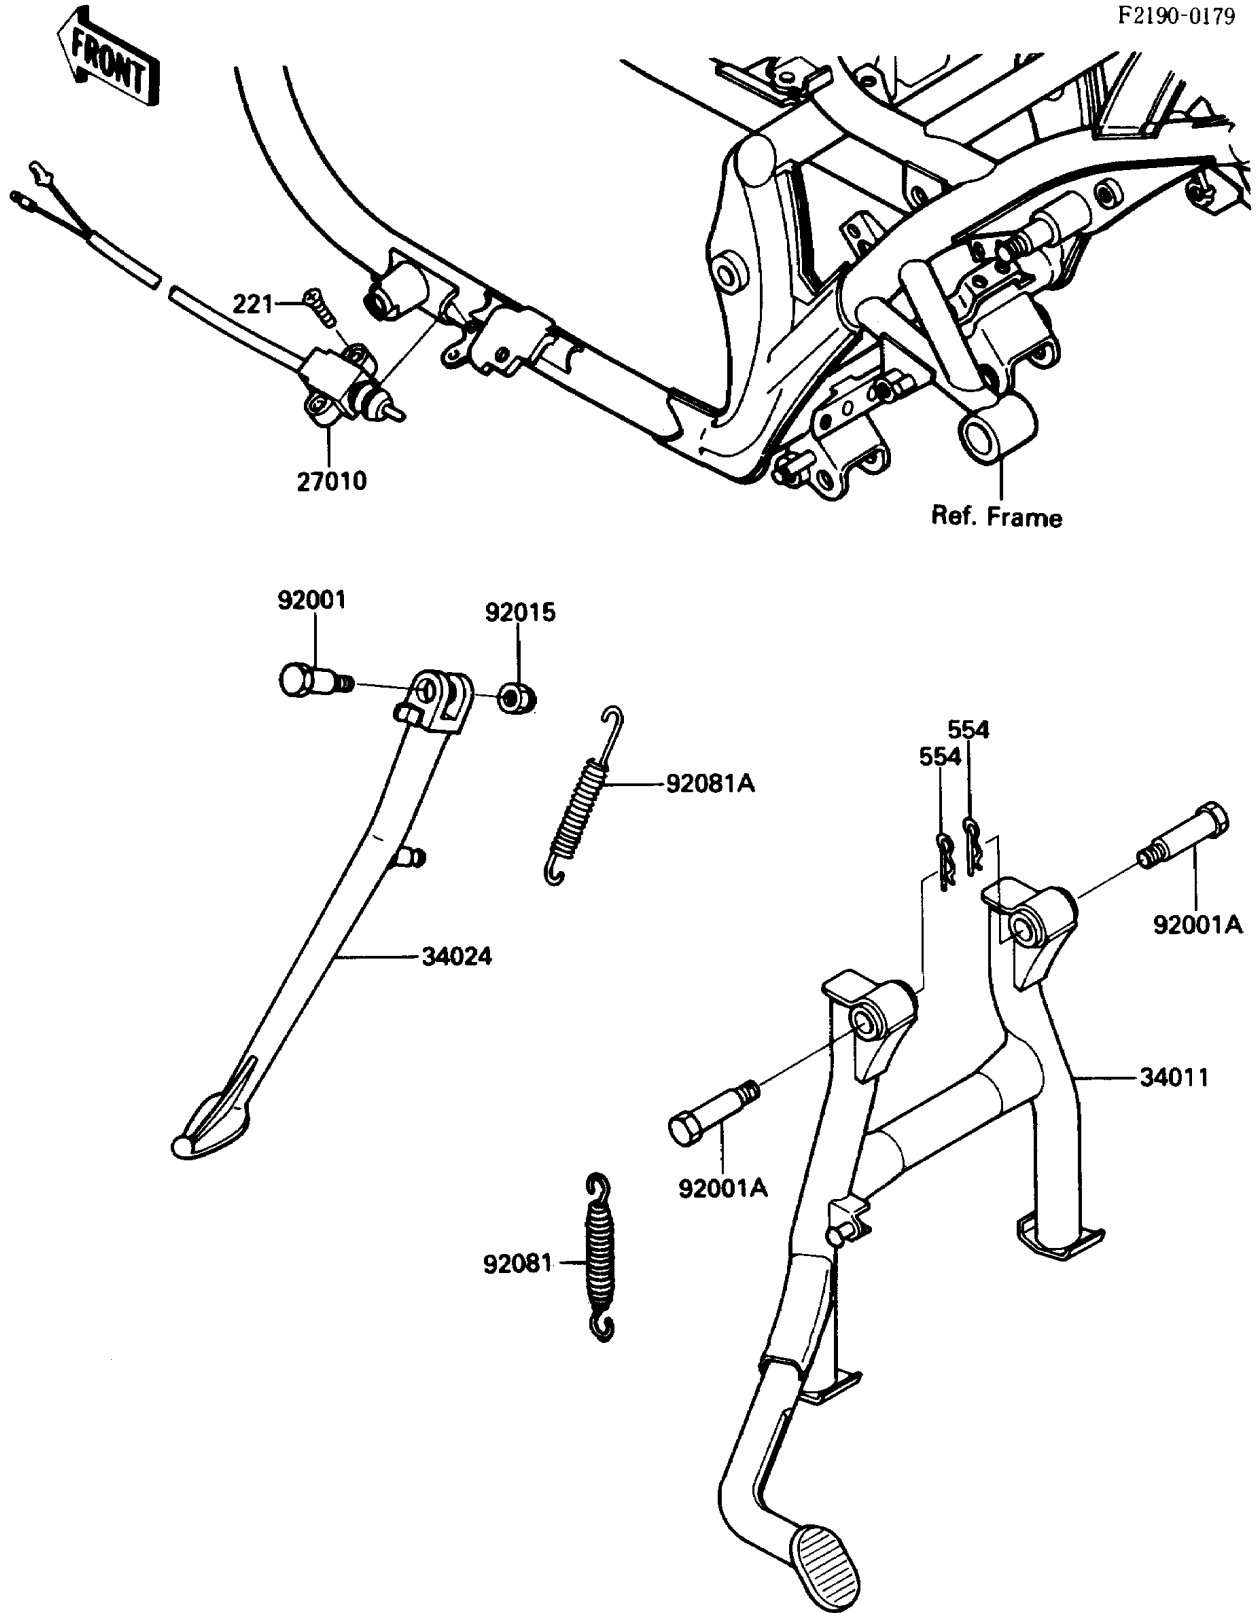

1989 454 LTD PARTS DIAGRAM

Stand(s)

F2190-0179

1989 454 LTD PARTS LIST

Stand(s)

ITEM NAME	PART NUMBER	QUANTITY
SWITCH,SIDE STAND (Ref # 27010)	27010-1065	1
STAND-CENTER (Ref # 34011)	34011-1119	1
STAND-SIDE (Ref # 34024)	34024-1189	1
BOLT,SIDE STAND,BLACK (Ref # 92001)	92001-1543	1
BOLT,CENTER STAND,10MM (Ref # 92001A)	92001-1818	2
NUT,LOCK,10MM,BLACK (Ref # 92015)	92015-1188	1
SPRING,STAND,CNT (Ref # 92081)	92081-1145	1
SPRING,SIDE STAND (Ref # 92081A)	92081-1727	1
SCREW-CSK-CROS (Ref # 221)	221C0520	2
PIN-SNAP,10MM (Ref # 554)	554A1000	2