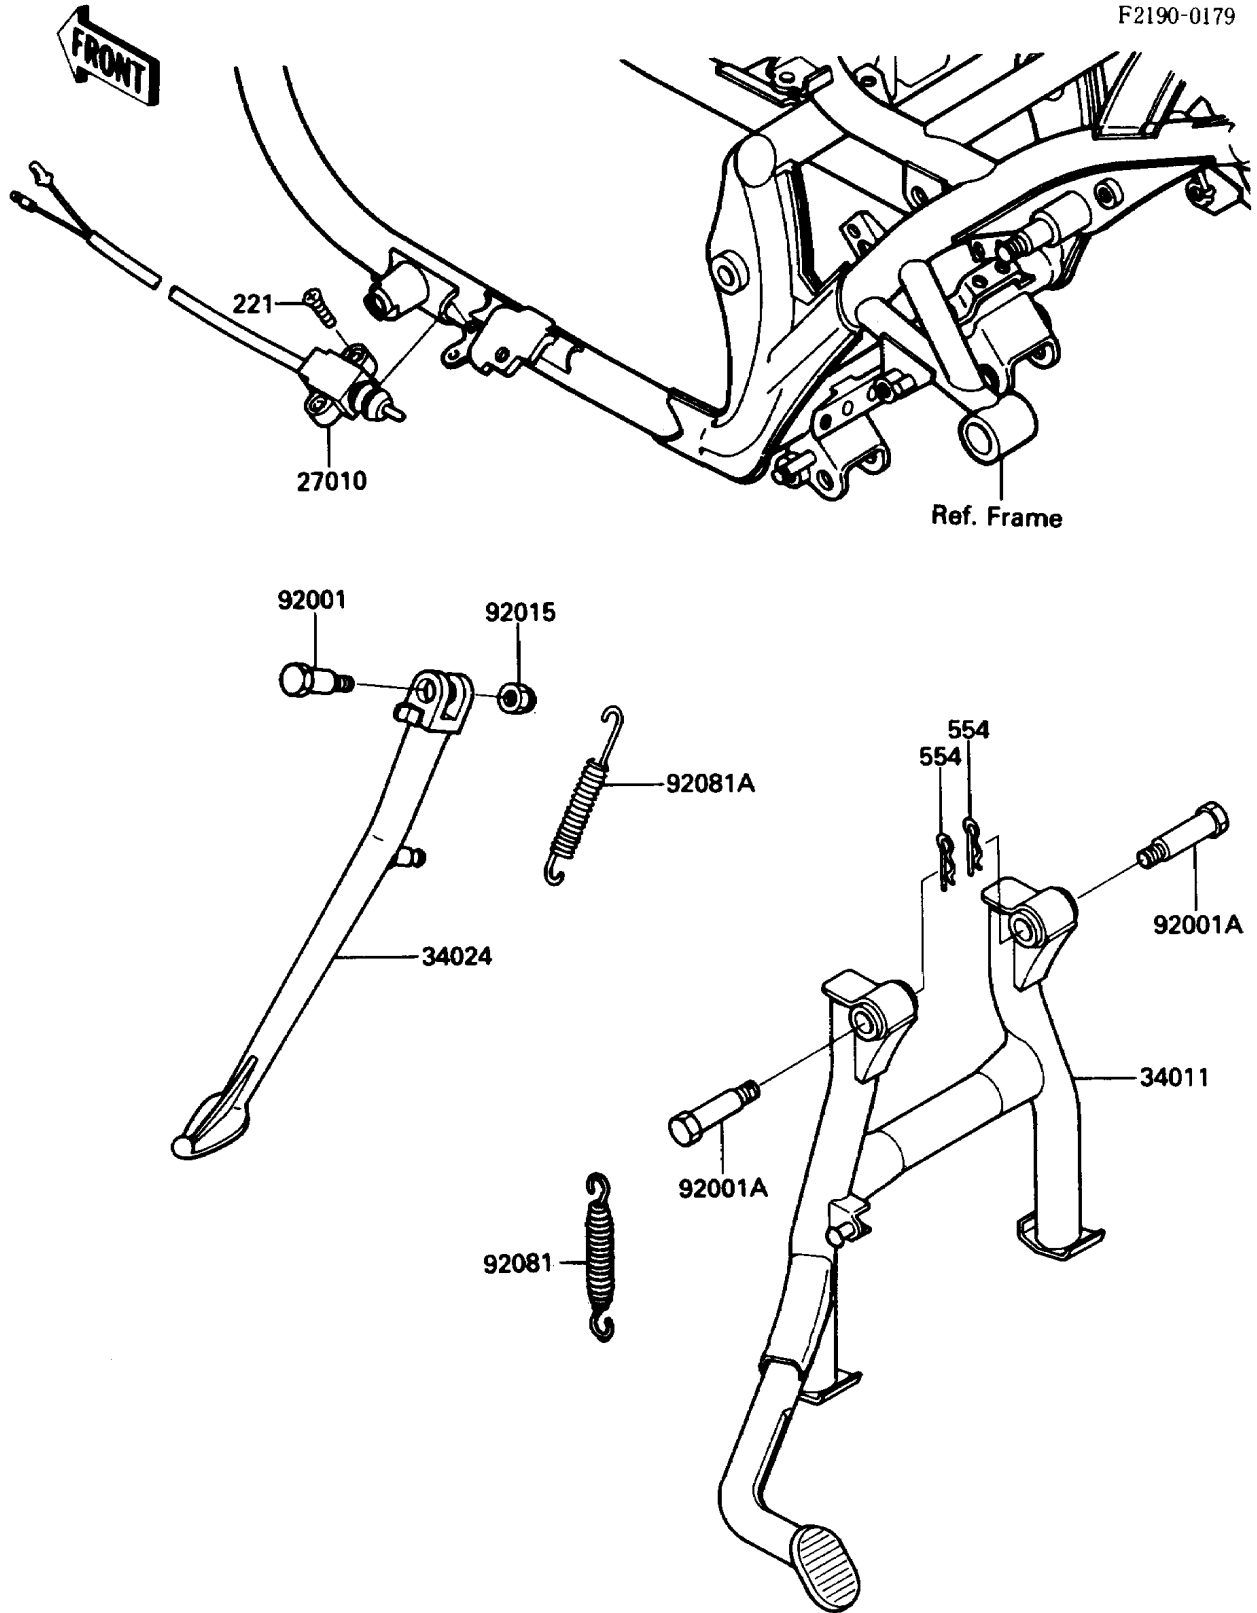

1988 454 LTD PARTS DIAGRAM

Stand(s)

F2190-0179

1988 454 LTD PARTS LIST

Stand(s)

ITEM NAME	PART NUMBER	QUANTITY
SWITCH,SIDE STAND (Ref # 27010)	27010-1065	1
STAND-CENTER (Ref # 34011)	34011-1119	1
STAND-SIDE (Ref # 34024)	34024-1189	1
BOLT,SIDE STAND,BLACK (Ref # 92001)	92001-1543	1
BOLT,CENTER STAND,10MM (Ref # 92001A)	92001-1818	1
NUT,LOCK,10MM,BLACK (Ref # 92015)	92015-1188	1
SPRING,STAND,CNT (Ref # 92081)	92081-1145	1
SPRING,SIDE STAND (Ref # 92081A)	92081-1727	1
SCREW-CSK-CROS (Ref # 221)	221C0520	1
PIN-SNAP,10MM (Ref # 554)	554A1000	1