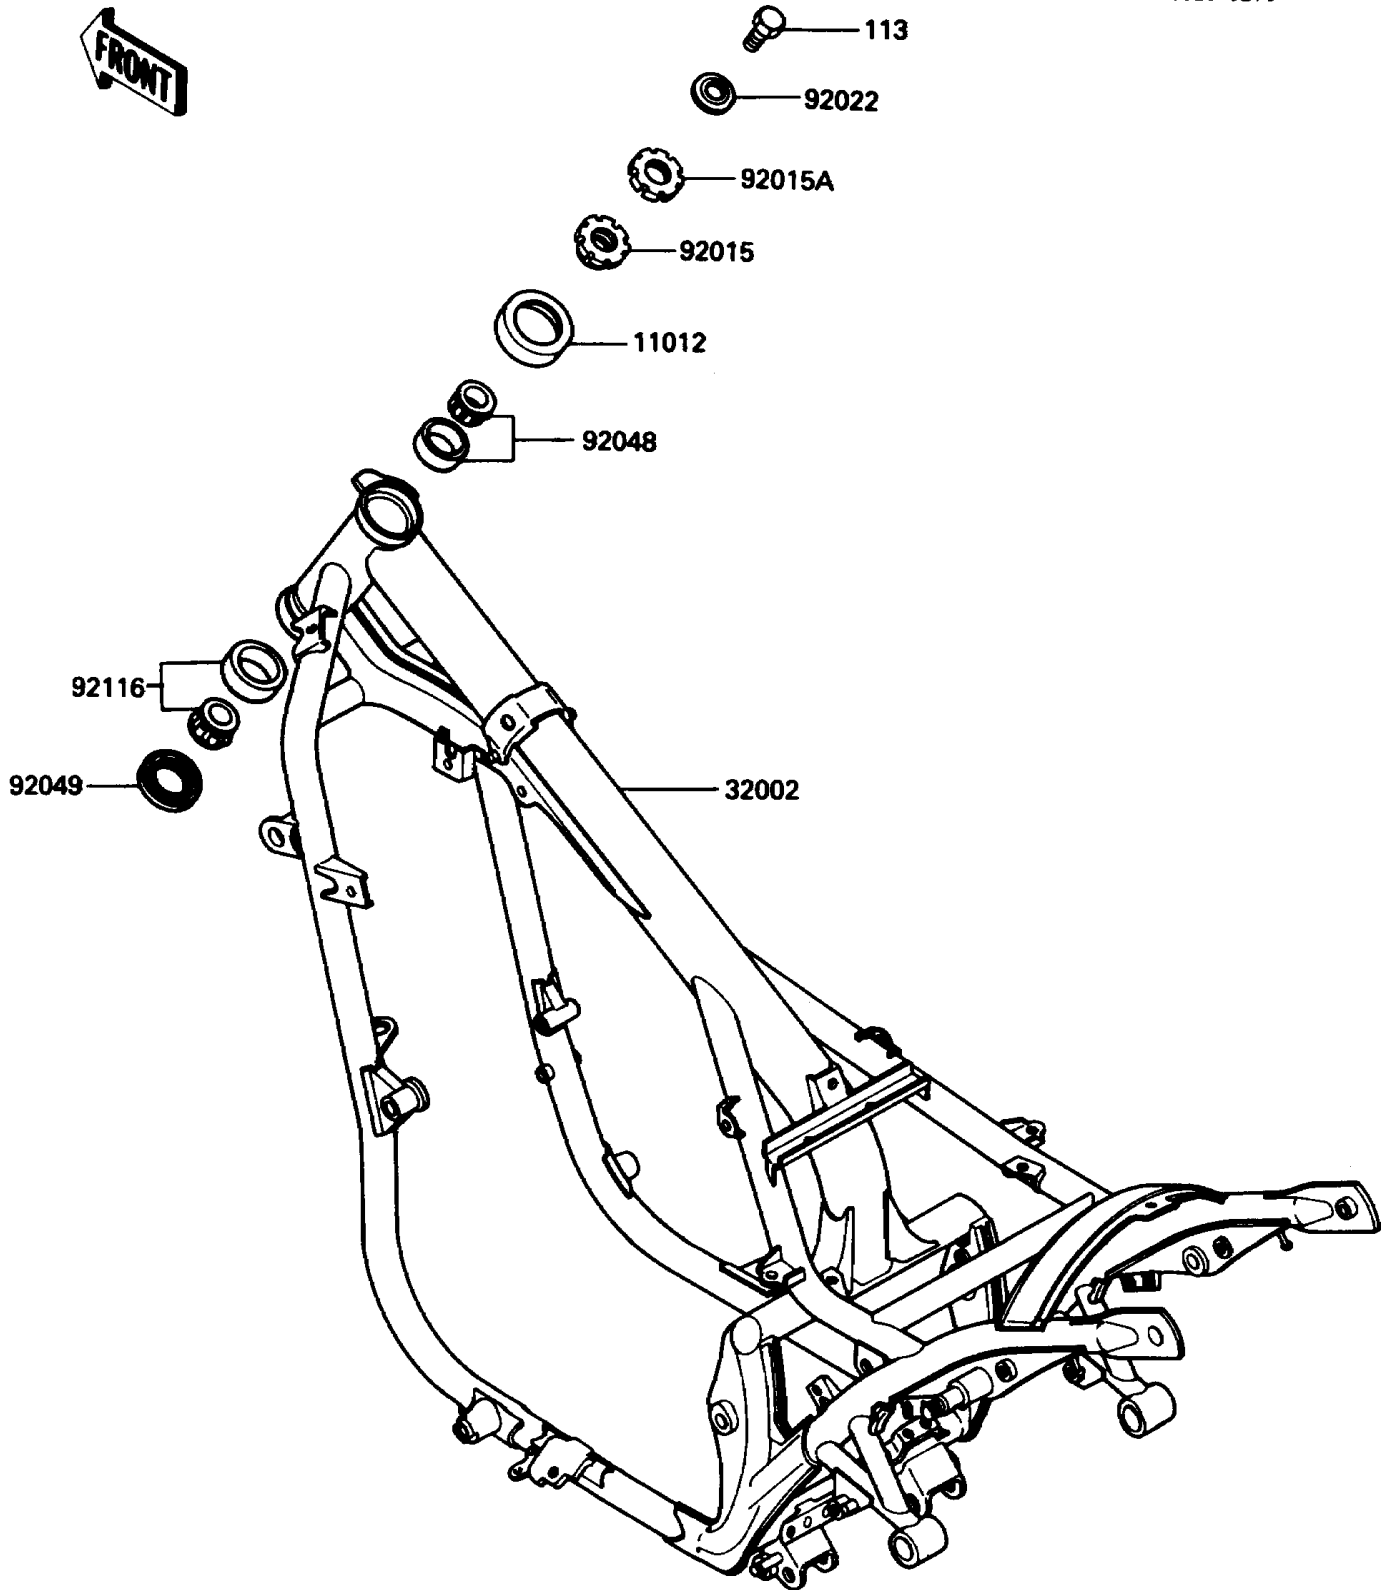

1989 454 LTD PARTS DIAGRAM

Frame

F2120-0270

1989 454 LTD PARTS LIST

Frame

ITEM NAME	PART NUMBER	QUANTITY
CAP,STEERING STEM (Ref # 11012)	46098-017	1
FRAME-COMP (Ref # 32002)	32002-1828	1
NUT,25MM,T=10 (Ref # 92015)	92015-1377	1
NUT,25MM,T=6 (Ref # 92015A)	92015-1378	1
WASHER (Ref # 92022)	92022-1229	1
RACE,ROLLER,32005JR RS (Ref # 92048)	92047-017	1
SEAL-OIL,XMHE36X52X4J (Ref # 92049)	92049-1162	1
BEARING-ROLLER,HR320/28XJ (Ref # 92116)	92116-1009	1
BOLT-SMALL-FINE,14X25 (Ref # 113)	113G1425	1