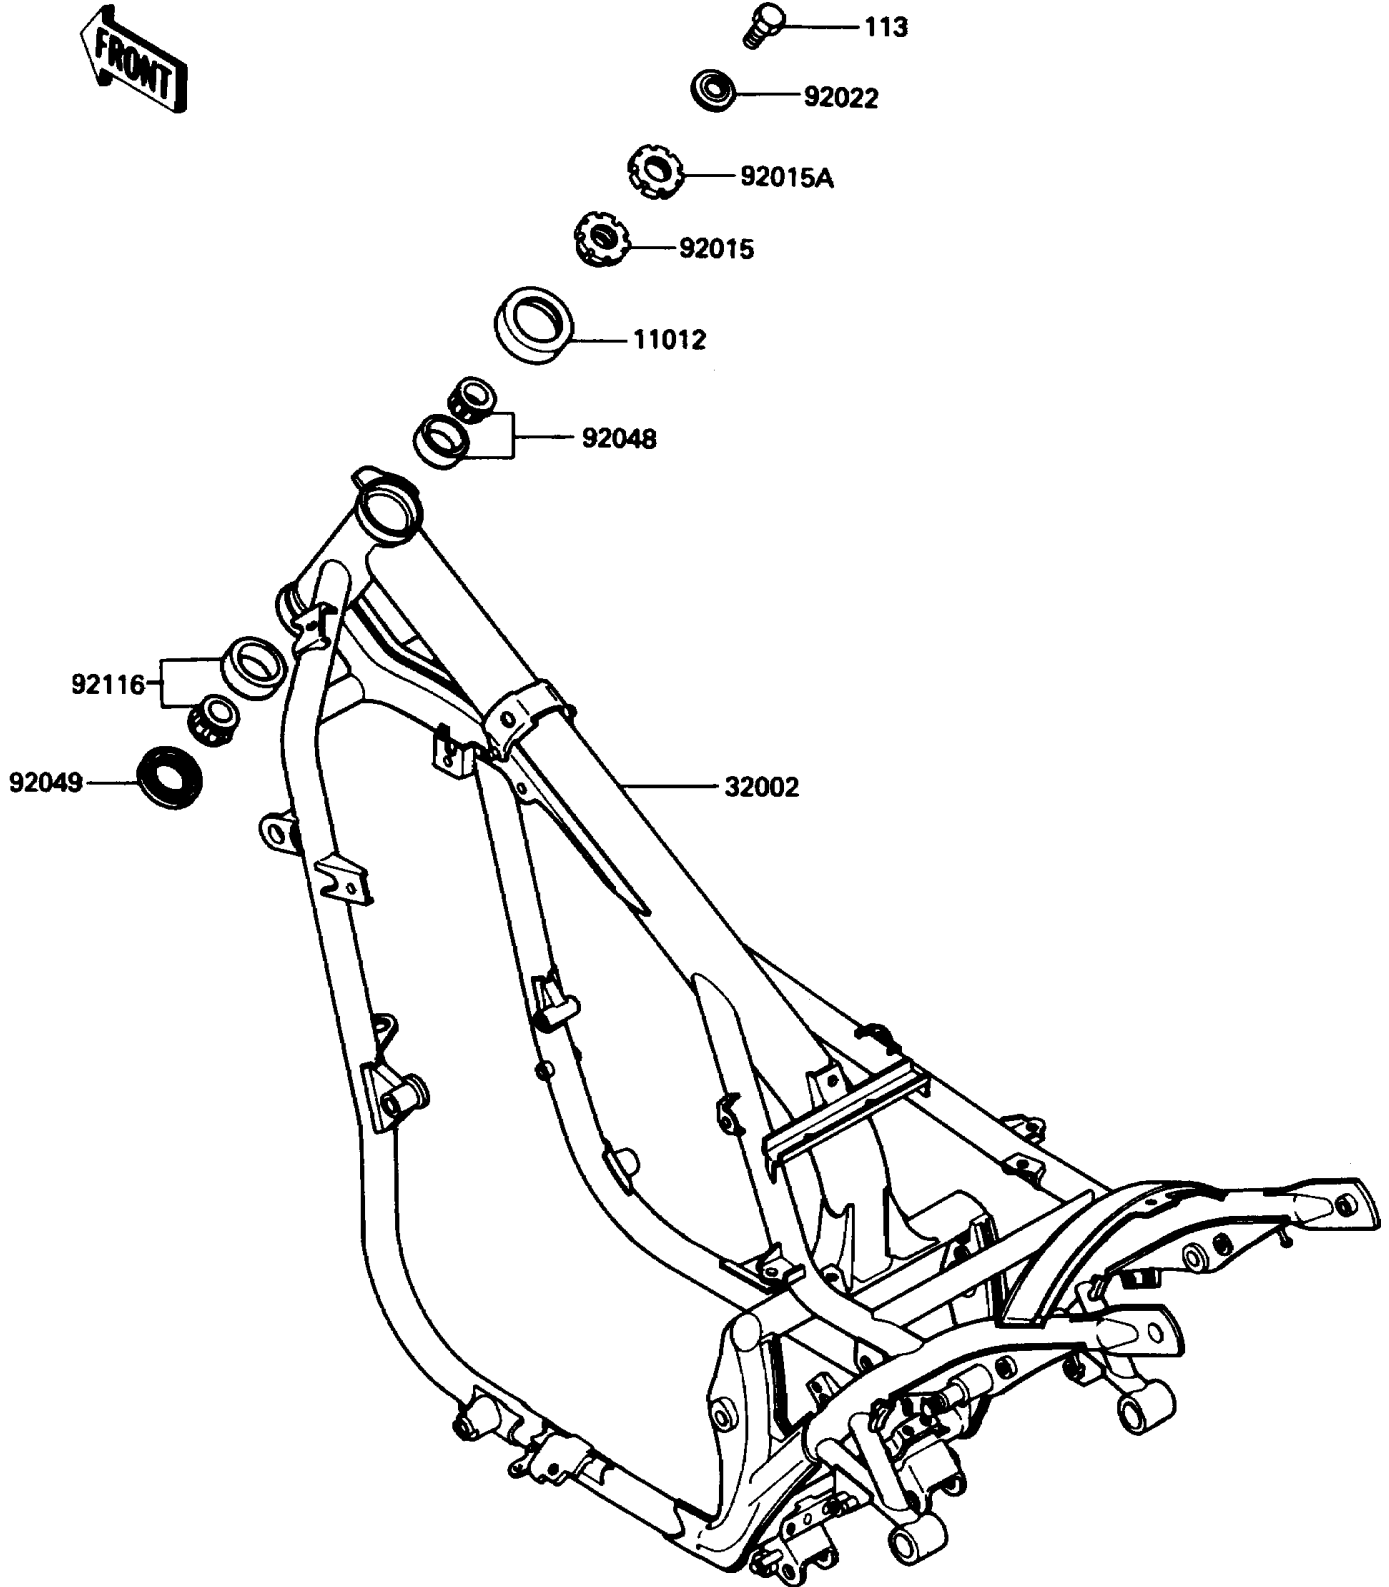

1989 454 LTD PARTS DIAGRAM

Frame

F2120-0270

1989 454 LTD PARTS LIST

Frame

ITEM NAME	PART NUMBER	QUANTITY
CAP,STEERING STEM (Ref # 11012)	46098-017	1
FRAME-COMP (Ref # 32002)	32002-1828	1
NUT,25MM,T=10 (Ref # 92015)	92015-1377	1
NUT,25MM,T=6 (Ref # 92015A)	92015-1378	1
WASHER (Ref # 92022)	92022-1229	1
RACE,ROLLER,32005JR RS (Ref # 92048)	92047-017	1
SEAL-OIL,XMHE36X52X4J (Ref # 92049)	92049-1162	1
BEARING-ROLLER,HR320/28XJ (Ref # 92116)	92116-1009	1
BOLT-SMALL-FINE,14X25 (Ref # 113)	113G1425	1